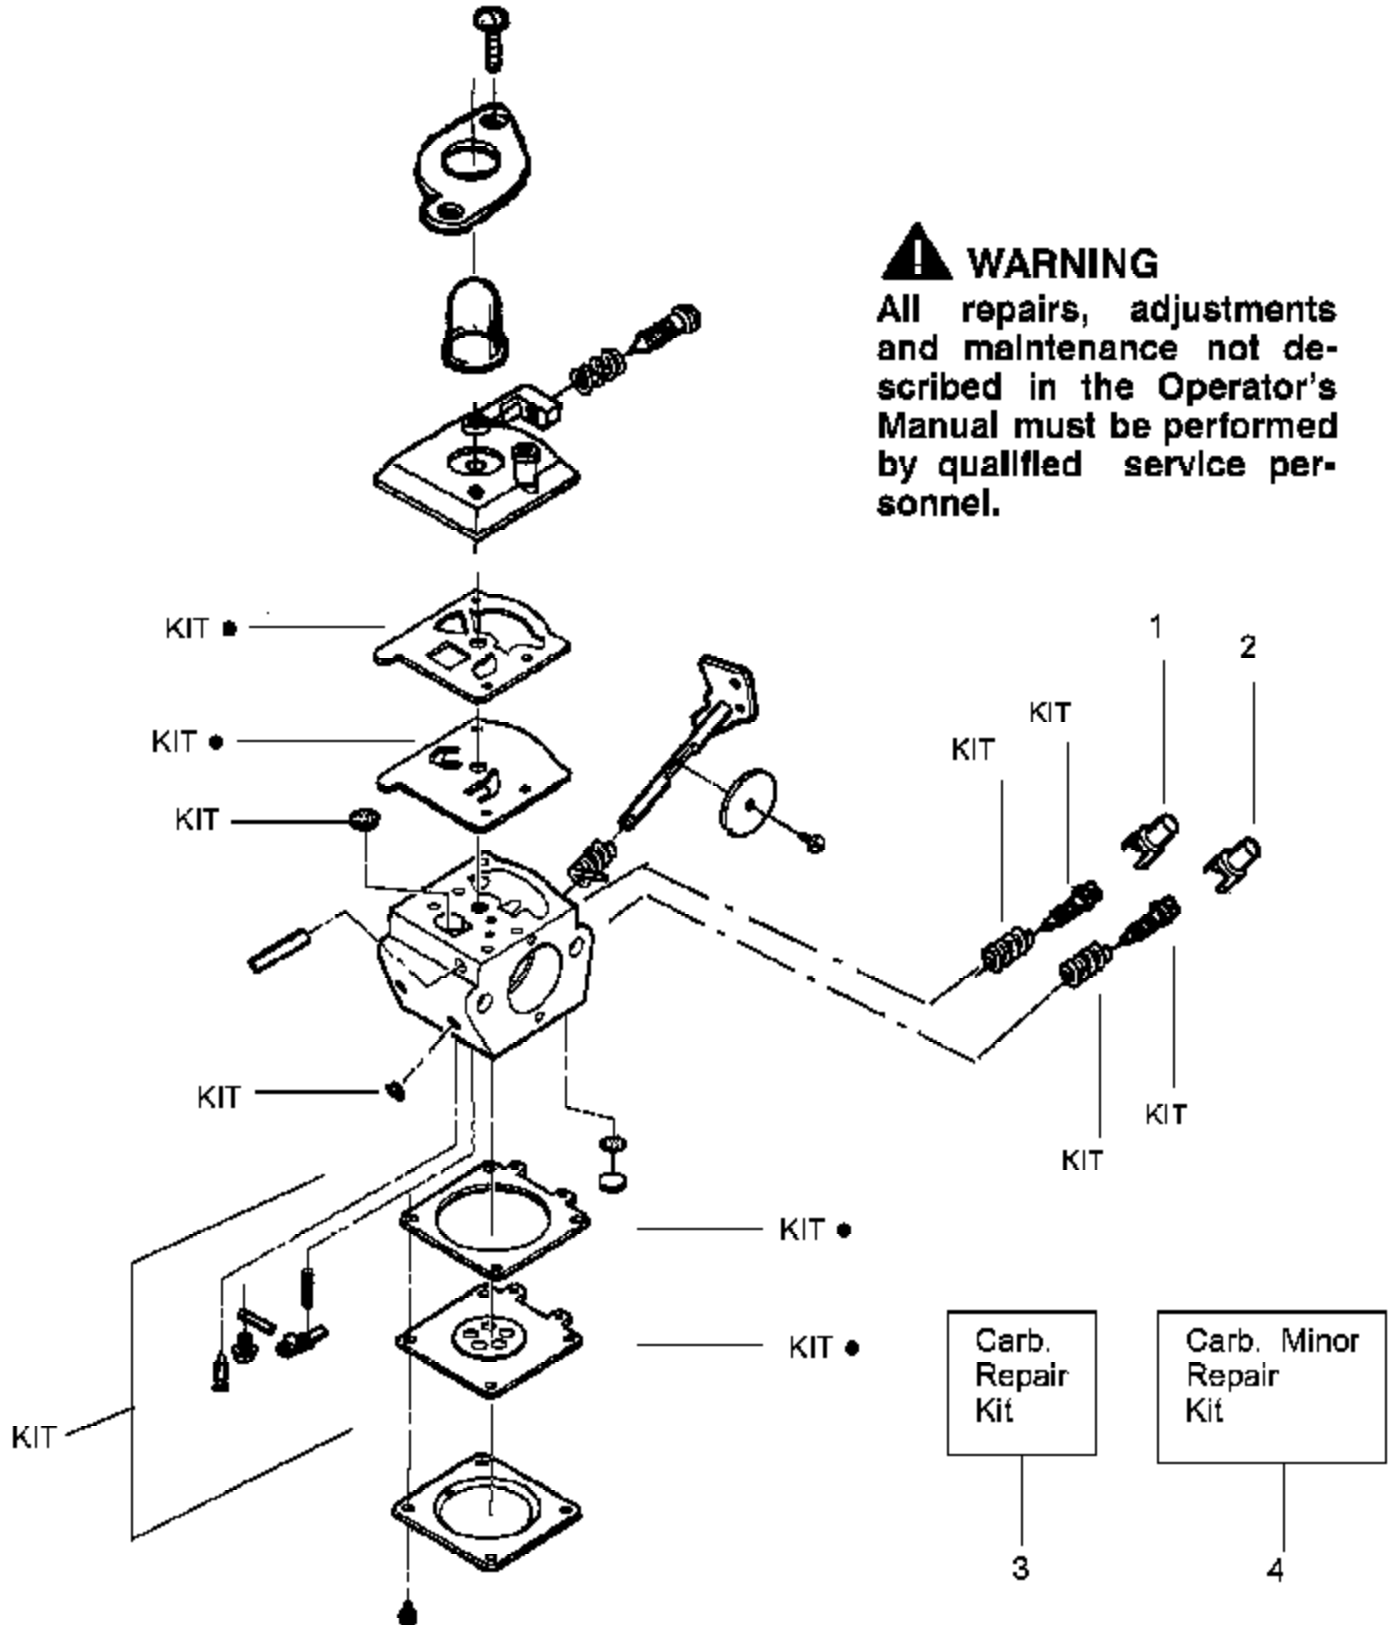

**Carburetor Assembly #530071443 (C1U-W10)**

**⚠ WARNING**

All repairs, adjustments and maintenance not described in the Operator's Manual must be performed by qualified service personnel.

Carb. Repair Kit

Carb. Minor Repair Kit

3

4

Ref #	Part Number	Qty	Description
1	530038478		Limiter Cap (low)
2	530038479		Limiter Cap (high)
3	530071441		Kit-Carburetor Repair (KIT = Indicates Contents)
4	530071442		Kit-Carburetor Minor Repair (DOT = Indicates Contents)
530071443	530071443		Carburetor Assembly (C1U-W10)

## ⚠ WARNING

All repairs, adjustments and maintenance not described in the Operator's Manual must be performed by qualified service personnel.

Ref #	Part Number	Qty	Description
1	530016179		Screw
2	530047924		Throttle Hsg. (Left)
3	530015810		Screw
4	530054159		Locator-left
5	530016173		Bolt-Handle
6	530047919		Assist Handle
7	530016118		Wingnut
8	530047923		Throttle Hsg. (Right)
9	530038682		Trigger-Throttle
10	530016193		Washer
11	530042084		Spring-Compression
12	530047925		Actuator
13	530054160	TE450CXL LE Gas Engine	Locator-Right
14	530095853	Driveshaft & Cutting Head	Drive Shaft Hex
15	530071416		Drive Shaft Hsg. Ass'y
16	530052287		Line Limiter
17	530015814		Screw-Line Limiter
18	530071328		Shield Kit Ass'y. (Incl. 16 & 17)
19	530015820		Bolt-Shield
20	530016118		Wingnut
21	530095574		Dust Cup
22	530095770		Assy-Hub. (TNG 5)-5/16"
23	530401958		Spring-Return
24	530401957		Retainer-Spool
25	952711594		Accy-Wound Spool
26	952711593		Accy-Cutting Head
	530163369		Operator's Manual Not Shown
	530055350		Shaft Warning Decal Not Shown