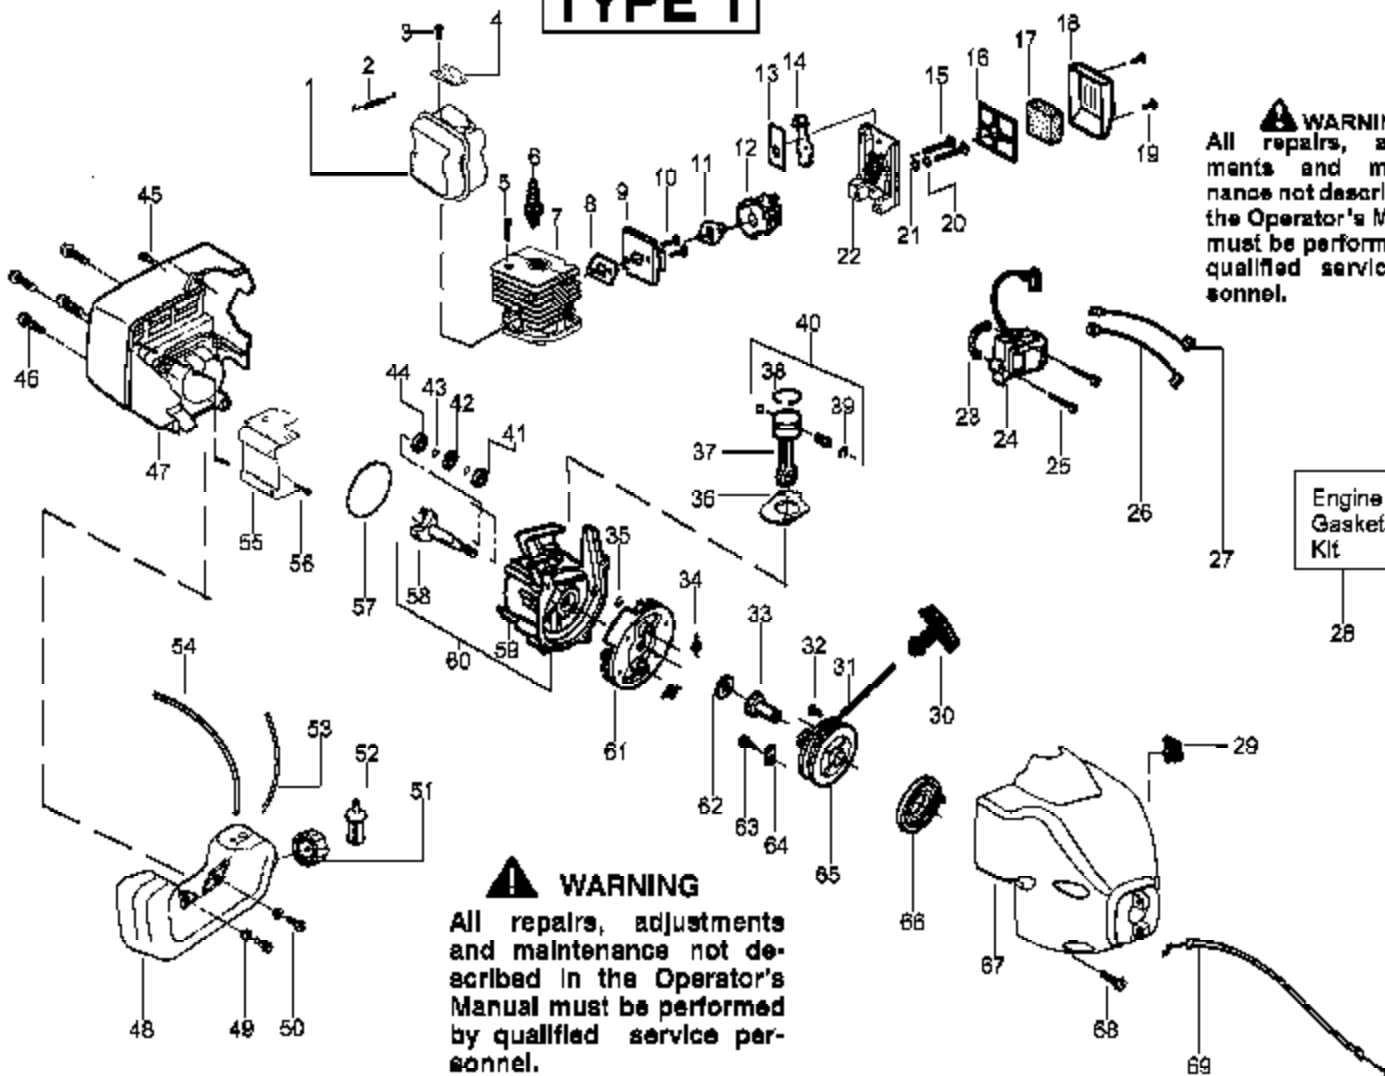

TYPE 1

WARNING
All repairs, adjustments and maintenance not described in the Operator's Manual must be performed by qualified service personnel.

Engine Gasket Kit

28

WARNING
All repairs, adjustments and maintenance not described in the Operator's Manual must be performed by qualified service personnel.