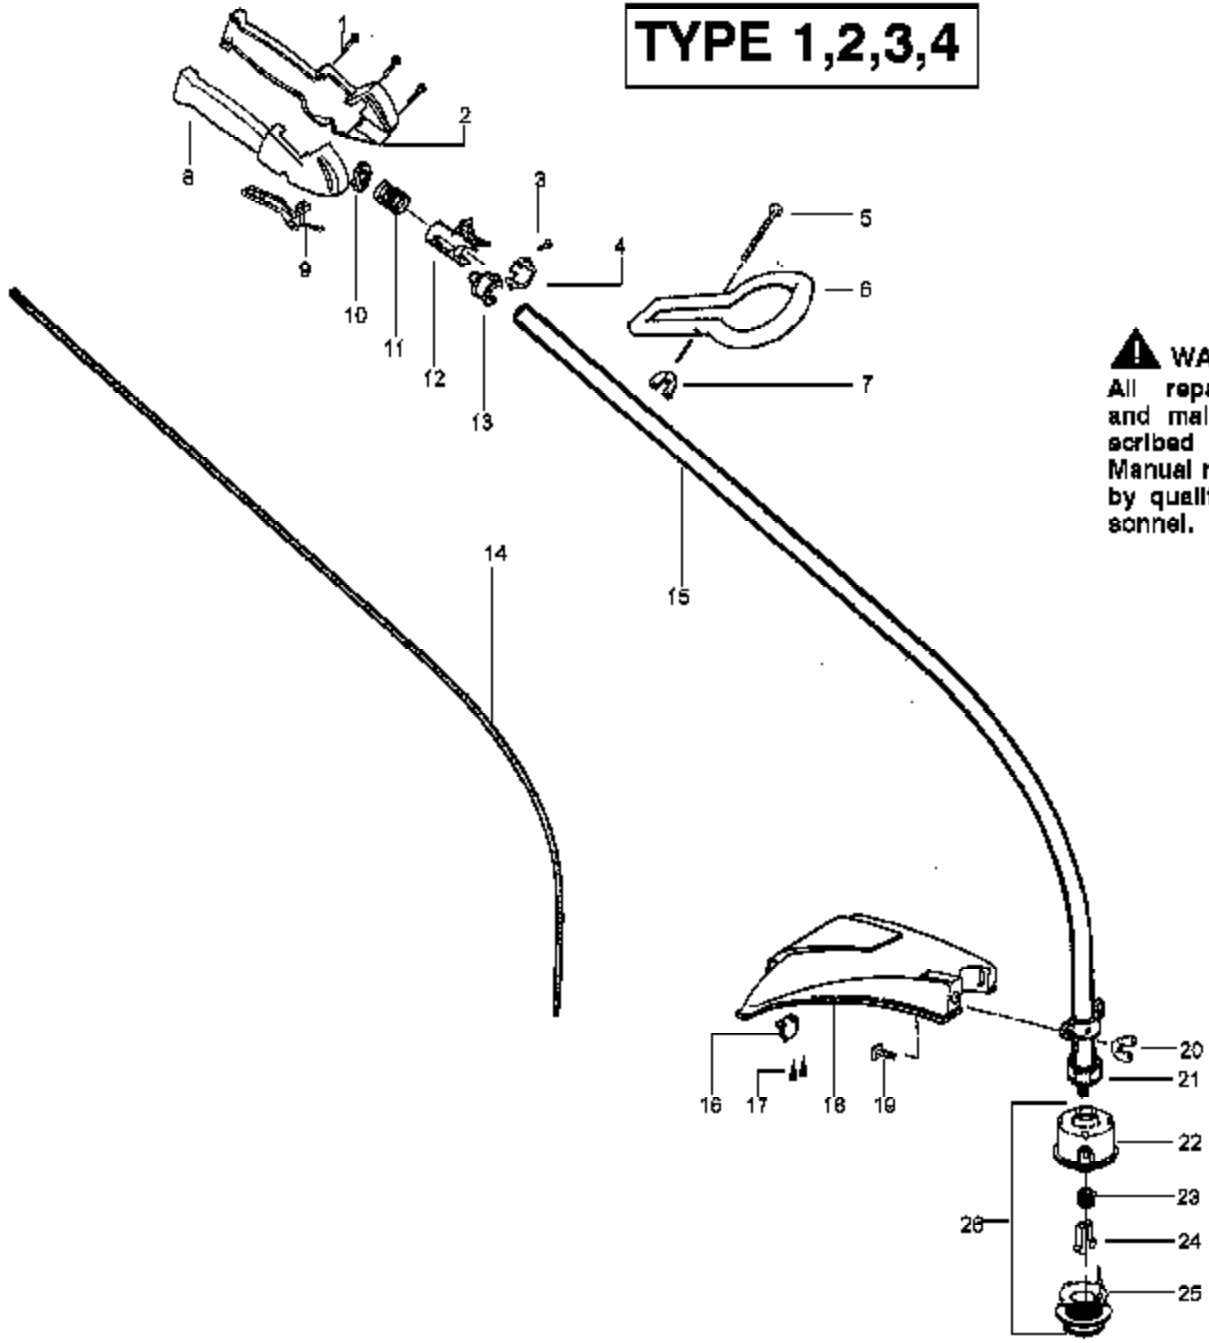

Carb. Minor Repair Kit

3

4

Ref #	Part Number	Qty	Description
1	530038478		Limiter Cap (low)
2	530038479		Limiter Cap (high)
3	530071441		Kit-Carburetor Repair (KIT = Indicates Contents)
4	530071442		Kit-Carburetor Minor Repair (DOT = Indicates Contents)
530071443	530071443		Carburetor Assembly (C1U-W10)

TE450CXL LE Gas Engine  
 Carburetor Assembly (C1U-W

**Kit - Carburetor Assembly No. 530071628 - C1U-W10B**

**Note: No Repair kits are available for this carburetor, please order the complete assembly part number 530-071628 (C1U-W10B)**

## ⚠ WARNING

All repairs, adjustments and maintenance not described in the Operator's Manual must be performed by qualified service personnel.

Ref #	Part Number	Qty	Description
1	530016179		Screw
2	530047924		Throttle Hsg. (Left)
3	530015810		Screw
4	530054159		Locator-left
5	530016173		Bolt-Handle
6	530047919		Assist Handle
7	530016118		Wingnut
8	530047923		Throttle Hsg. (Right)
9	530038682		Trigger-Throttle
10	530016193		Washer
11	530042084		Spring-Compression
12	530047925		Actuator
13	530054160	TE450CXL LE Gas Engine	Locator-Right
14	530095853	Driveshaft & Cutting Head	Drive Shaft Hex
15	530071416		Drive Shaft Hsg. Ass'y
16	530052287		Line Limiter
17	530015814		Screw-Line Limiter
18	530071328		Shield Kit Ass'y. (Incl. 16 & 17)
19	530015820		Bolt-Shield
20	530016118		Wingnut
21	530095574		Dust Cup
22	530095770		Assy-Hub. (TNG 5)-5/16"
23	530401958		Spring-Return
24	530401957		Retainer-Spool
25	952711594		Accy-Wound Spool
26	952711593		Accy-Cutting Head
	530163369		Operator's Manual Not Shown
	530055350		Shaft Warning Decal Not Shown