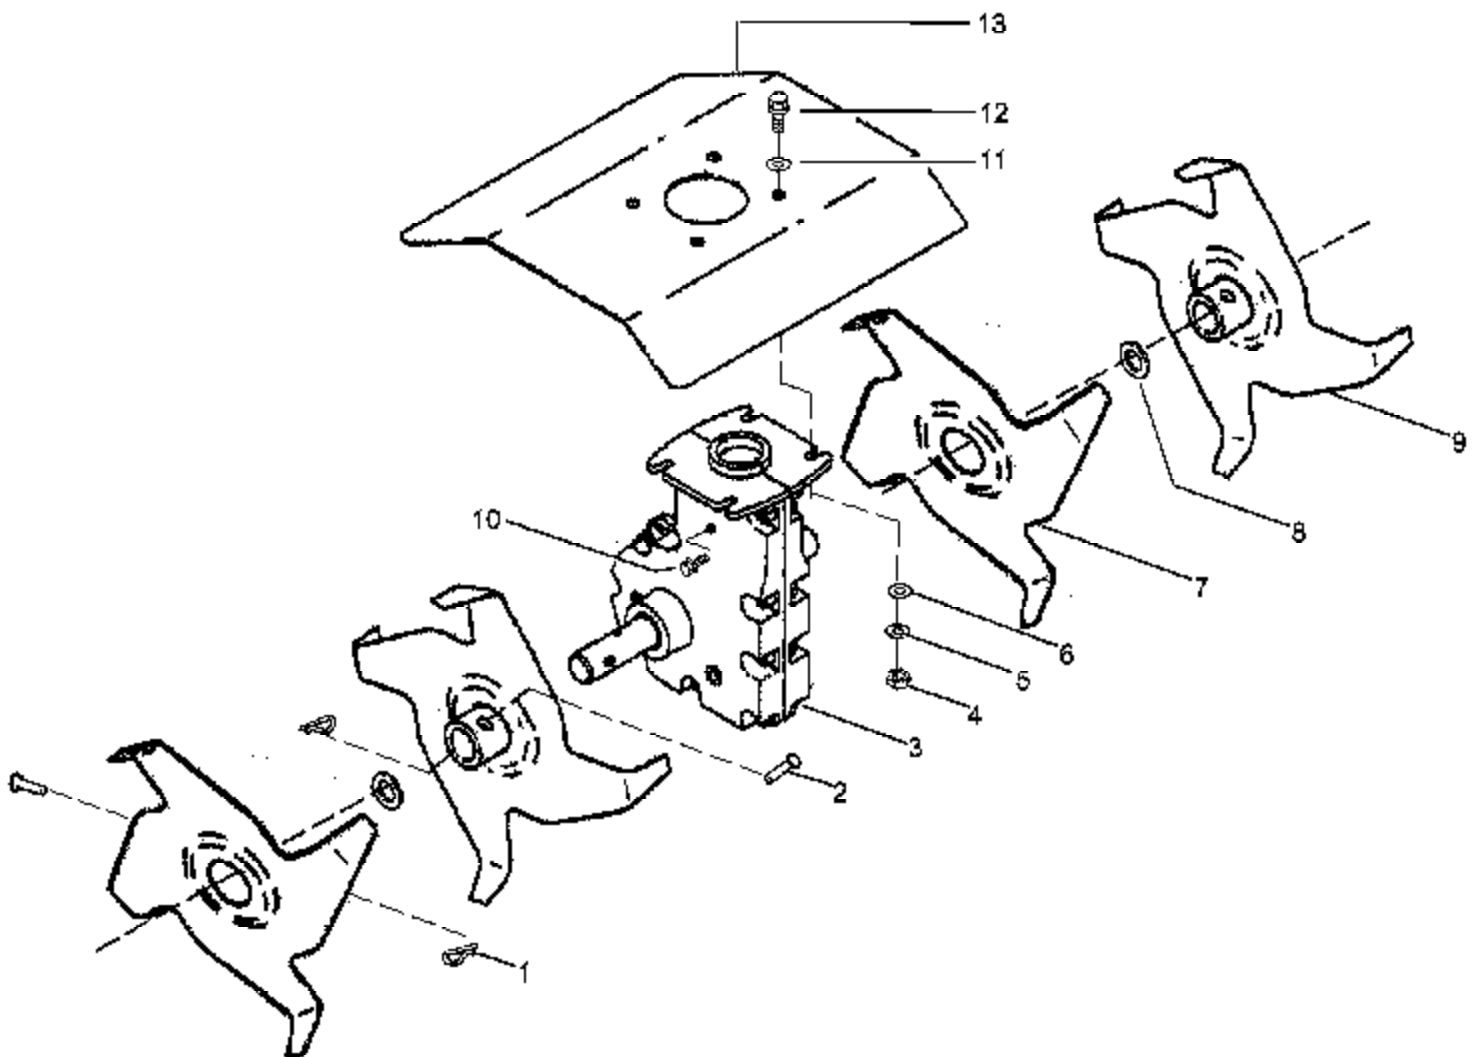

WARNING

All repairs, adjustments and maintenance not described in the Operator's Manual must be performed by qualified service personnel.

Ref #	Part Number	Qty	Description
1	530016363		Retainer-Hairpin
2	530016362		Pin-Clevis
3	530071482		Kit-Gearbox
4	530015515		Locknut
5	530016375		Washer-Lock
6	530015209		Washer-Flat
7	530095987		Tine-Right Outside/Left Inside
8	530016364		Washer-Felt
9	530095986		Tine-Left Outside/Right Inside
10	530016374		Bolt-Hex
11	530015209		Washer-Flat
12	530016366		Bolt-Washer Head
13	530071556	PP2000T Cultivator Attachment	Kit-Square
14	530095960	Cultivator Attachment Assem	Shaft-Hex
15	530096001		Assy-Driveshaft
	530088051		Manual Not Shown
	530095894		Hanger-Attachment Not Shown
	530056339		Decal-Shield Kit-Handlebar Assy. w/decals Not Shown
	530056126		Decal-Shaft Warning (Not a serviceable part) Not Shown