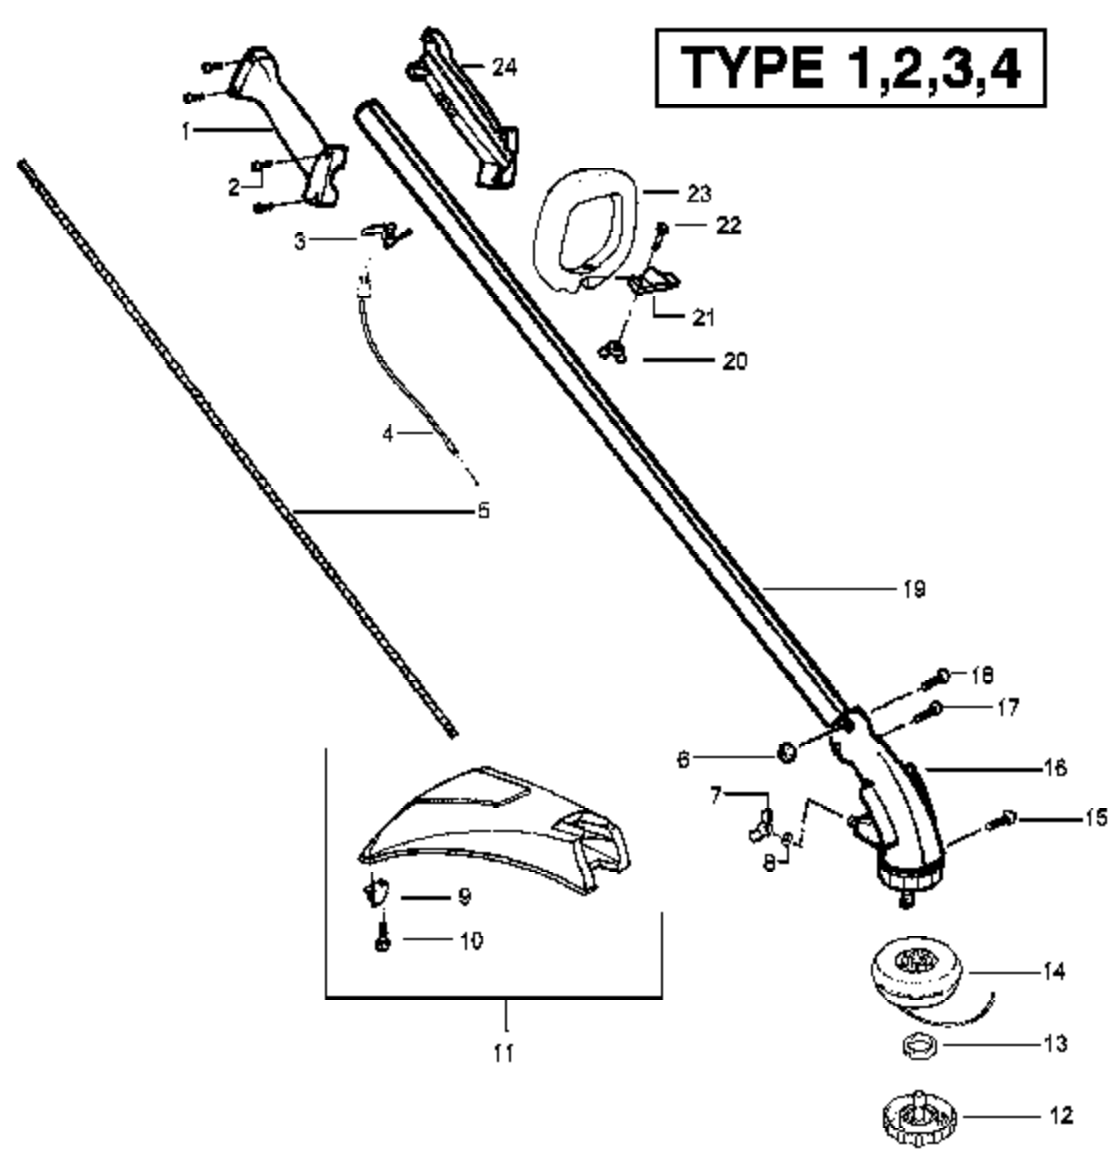

TYPE 1,2,3,4

⚠ WARNING
All repairs, adjustments and maintenance not described in the Operator's Manual must be performed by qualified service personnel.

Ref #	Part Number	Qty	Description
1	530038581		Hsg.-Throttle (Right)
2	530016349		Screw-Throttle Hsg.
3	530038682		Trigger
4	530071548		Kit-Throttle Cable (Incl.#3)
5	530095391		Flex-Shaft 52"
6	530016284		Locknut-Gear Box
7	530016225		Wingnut-Gear Box
8	530092062		Washer
9	530052286		Line Limiter
10	530015880		Screw-Line Limiter
11	530069752		Kit-Shield Ass'y. (Incl. 9 & 10)
12	530054223		Assy-Cap
13	530403949		PL25 Gas Trimmer Blade of 7 Guide Line
14	952711603		Handle, Chassis & Bar Ass'y. Accy. Wound Hub
15	530016202		Screw
16	530095638		Assy-Gear Box
17	530016224		Screw
18	530016312		Screw
19	530071563		Assy-Drive Shaft Hsg.
20	530016118		Wingnut-Handle
21	530038599		Clamp-Handle
22	530015820		Bolt-Handle
23	530038584		Handle-Assist
24	530038580		Hsg.-Throttle (Left)
	530163455		Manual-Operator (Type 2,3,4) Not Shown
	530086780		Manual-Operator (Type 1) Not Shown
	530055350		Decal-Shaft Warning Not Shown
	530054864		Decal-Starting Inst. Not Shown