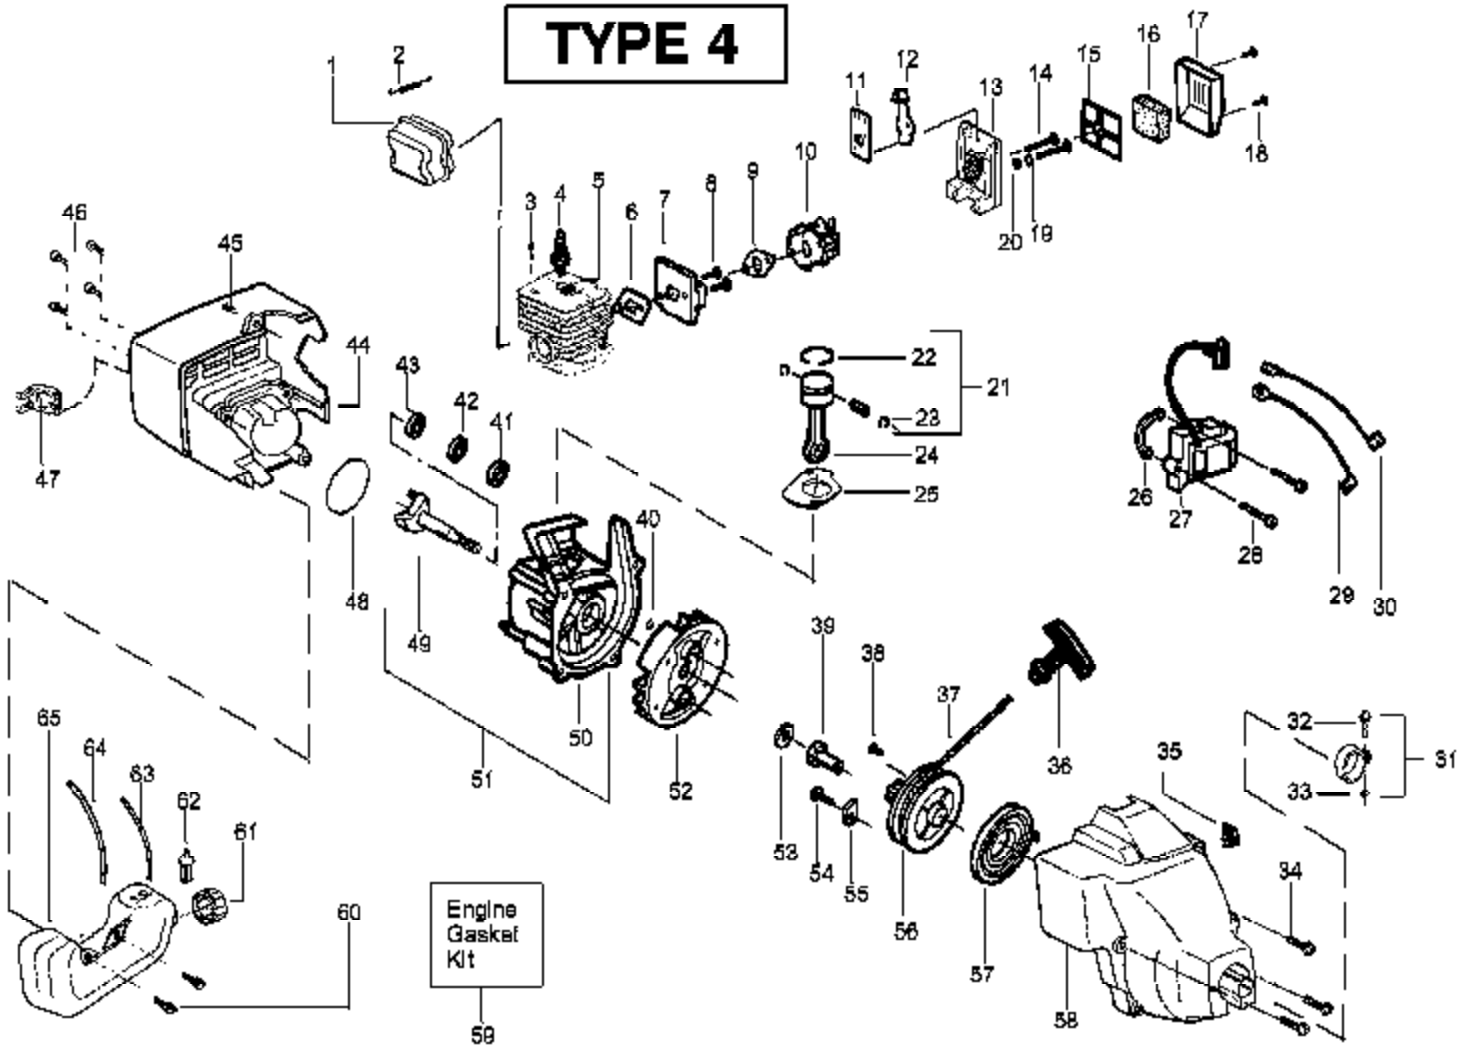

TYPE 4

Ref #	Part Number	Qty	Description
1	530071396		Kit-Muffler (Incl. 2)
2	530042088		Spring-Muffler
3	530015953		Screw-Cylinder
4	952030164		Spark Plug (RCJ-6Y)
5	530071359		Kit-Cylinder
6	530071363		Gasket-Cyl/Carb. (kit)
7	530057634		Adaptor-Carb.
8	530016014		Screw
9	530071363		Gasket-Carb. (kit)
10	530071635		Kit-Carburetor Ass'y (WT-631)
11	530038747		Plate-Choke Mounting
12	530038686		Shutter-Choke
13	530052431	PL25 Gas Timing Plate of 7	Box-Air Filter
14	530016393	Engine Assembly Type 4	Screw
15	530036569		Plate-Filter Support
16	530036575		Foam-Air Filter
17	530036568		Cover-Air Filter
18	530016349		Screw
19	530015852		Spacer-Choke
20	530015254		Washer
21	530071357		Kit-Piston (Incl. 22, 23 & Pin)
22	530055120		Ring-Piston
23	530015162		Retainer-Piston Pin
24	530069945		Assy-Connecting Rod
25	530071363		Gasket-Cylinder (kit)
26	530036145		Spacer-Module
27	530055160		Module-Ignition
28	530015954		Screw
29	530014662		Assy-Ground Wire
30	530014663		Assy-Leadwire
31	530056365		Assy-Nose Cone Clamp (Incls. 32 & 33)
32	530016381		Screw-Nose Cone
33	530016382		Nut-Nose Cone
34	530015810		Screw
35	530071356		Kit-Momentary Switch
36	530027569		Handle-Starter
37	530069232		Kit-Rope
38	530016080		Screw
39	530038604		Coupling-Drive
40	530015941		Retain. Ring-C'shaft
41	530055728		Bearing-Outer
42	530071615		Seal-C'case
43	530032125		Bearing-Inner
44	530056543		Shroud-Rear
45	530015934		Screw
46	530015810		Screw
47	530054536		Guard-Muffler
48	530071363		O-Ring-C'case (kit)
49	530054753		Assy-Crankshaft
50	530012491		Assy-Crankcase (Incl. 41-43)
51	530071360		Assy-C'case & C'shaft (Incl. 40,49,50)
52	530069886		Assy-Flywheel
53	530015828		Washer-Flat
54	530015775		Screw
55	530027523		Retainer
56	530069400		Kit-Starter Pulley (Incl. 38)