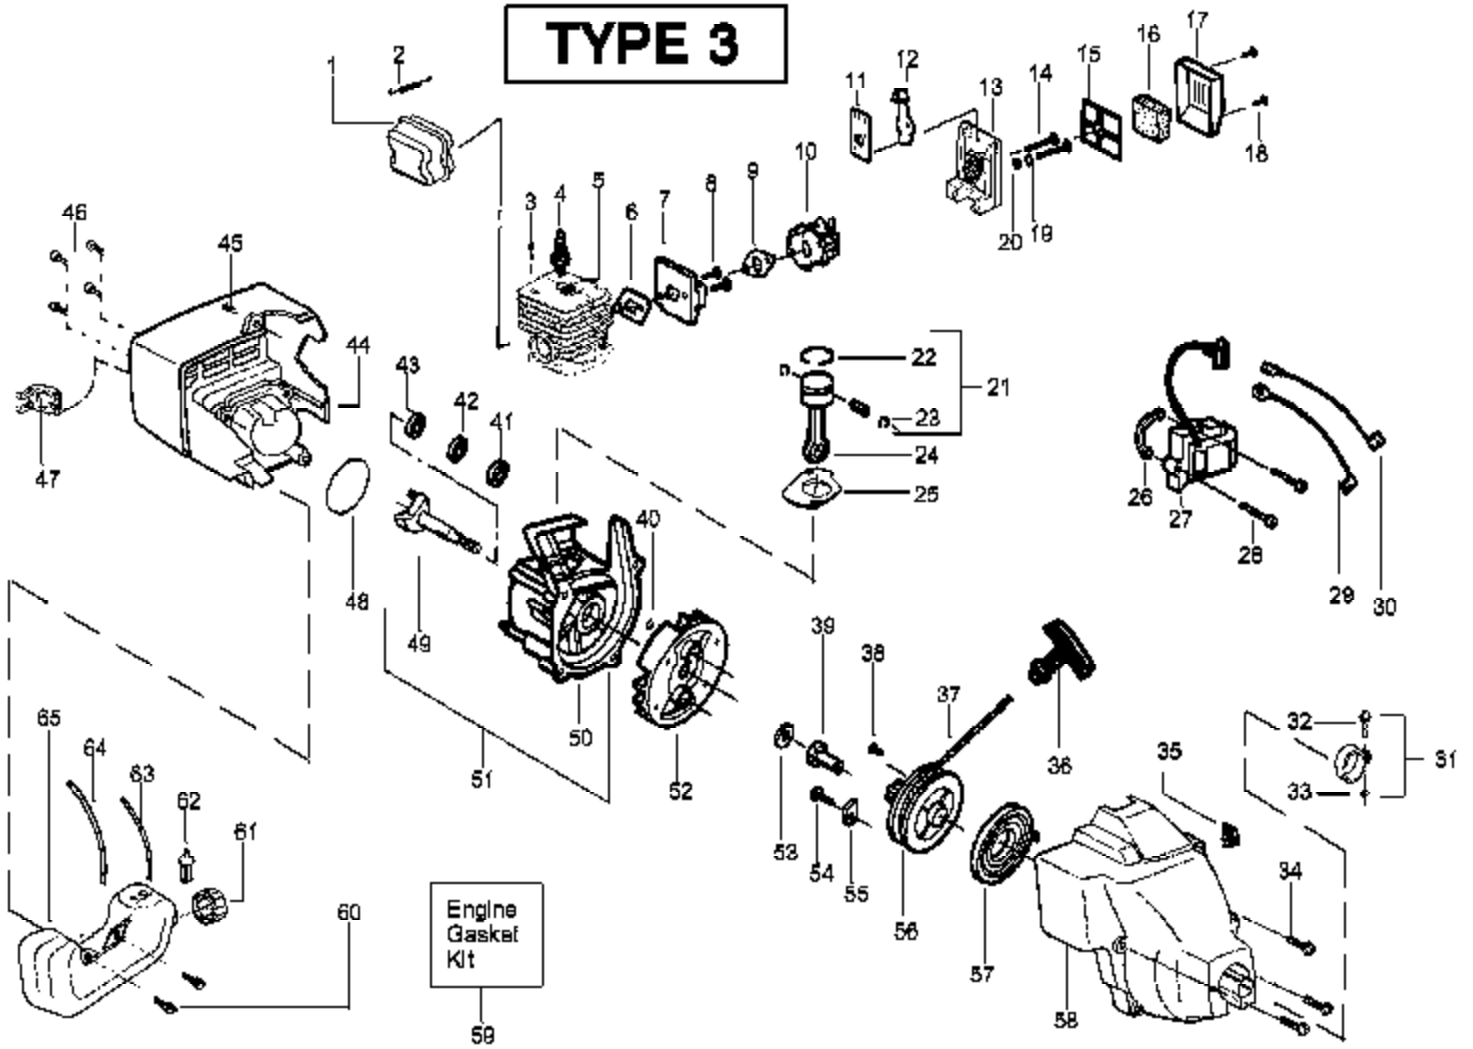

TYPE 3

Ref #	Part Number	Qty	Description
1	530071396		Kit-Muffler (Incl. 2)
2	530042088		Spring-Muffler
3	530015953		Screw-Cylinder
4	952030164		Spark Plug (RCJ-6Y)
5	530071359		Kit-Cylinder
6	530071363		Gasket-Cyl/Carb. (kit)
7	530056403		Adaptor-Carb.
8	530016014		Screw
9	530071363		Gasket-Carb. (kit)
10	530069754		Kit-Carburetor Ass'y (Incl. Limiter Cap)
11	530038747		Plate-Choke Mounting
12	530038686		Shutter-Choke
13	530052431	PL25 Gas Trim Plate 6 of 9	Box-Air Up
14	530016353	Engine Assembly	Screw Type 3
15	530036569		Plate-Filter Support
16	530036575		Foam-Air Filter
17	530036568		Cover-Air Filter
18	530015880		Screw
19	530015852		Spacer-Choke
20	530015254		Washer
21	530071357		Kit-Piston (Incl. 22, 23 & Pin)
22	530055120		Ring-Piston
23	530015162		Retainer-Piston Pin
24	530069945		Assy-Connecting Rod
25	530071363		Gasket-Cylinder (kit)
26	530036145		Spacer-Module
27	530055160		Module-Ignition
28	530015954		Screw
29	530014662		Assy-Ground Wire
30	530014663		Assy-Leadwire
31	530056365		Assy-Nose Cone Clamp (Incls. 32 & 33)
32	530016381		Screw-Nose Cone
33	530016382		Nut-Nose Cone
34	530015810		Screw
35	530071356		Kit-Momentary Switch
36	530027569		Handle-Starter
37	530069232		Kit-Rope
38	530016080		Screw
39	530038604		Coupling-Drive
40	530015941		Retain. Ring-C'shaft
41	530055728		Bearing-Outer
42	530071615		Seal-C'case
43	530032125		Bearing-Inner
44	530056543		Shroud-Rear
45	530015934		Screw
46	530015810		Screw
47	530054536		Guard-Muffler
48	530071363		O-Ring-C'case (kit)
49	530054753		Assy-Crankshaft
50	530012491		Assy-Crankcase (Incl. 41-43)
51	530071360		Assy-C'case & C'shaft (Incl. 40,49,50)
52	530069886		Assy-Flywheel
53	530015828		Washer-Flat
54	530015775		Screw
55	530027523		Retainer
56	530069400		Kit-Starter Pulley (Incl. 38)