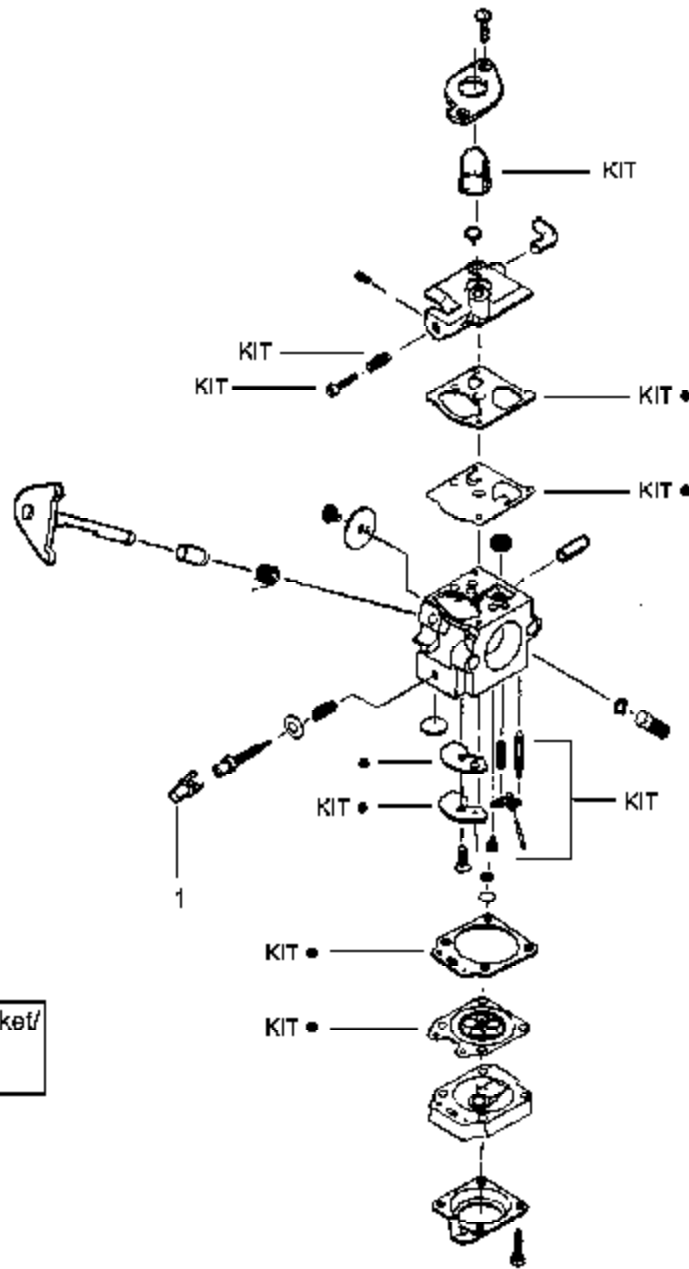

Kit - Carburetor Assembly No. 530071635 - WT-631

Note: No Repair kits are available for this carburetor, please order the complete assembly part number 530-071635 (WT-631)

Ref #	Part Number	Qty	Description
530071635	530071635		Carburetor Assembly - WT631

PL25 Gas Trimmer Page 2 of 9
Carburetor Assembly (WT631)

Carburetor Assembly #530069754

TYPE 1,2,3

Carb.
Repair
Kit

2

Gasket/
Dia.
Kit

3

Ref #	Part Number	Qty	Description
1	530038403		Limiter Cap
2	530069838		Carburetor Repair Kit (KIT=Indicates Contents)
3	530069844		Gasket Diaphragm Kit (DOT=Indicates Contents)
530069754	530069754		Carburetor Assembly