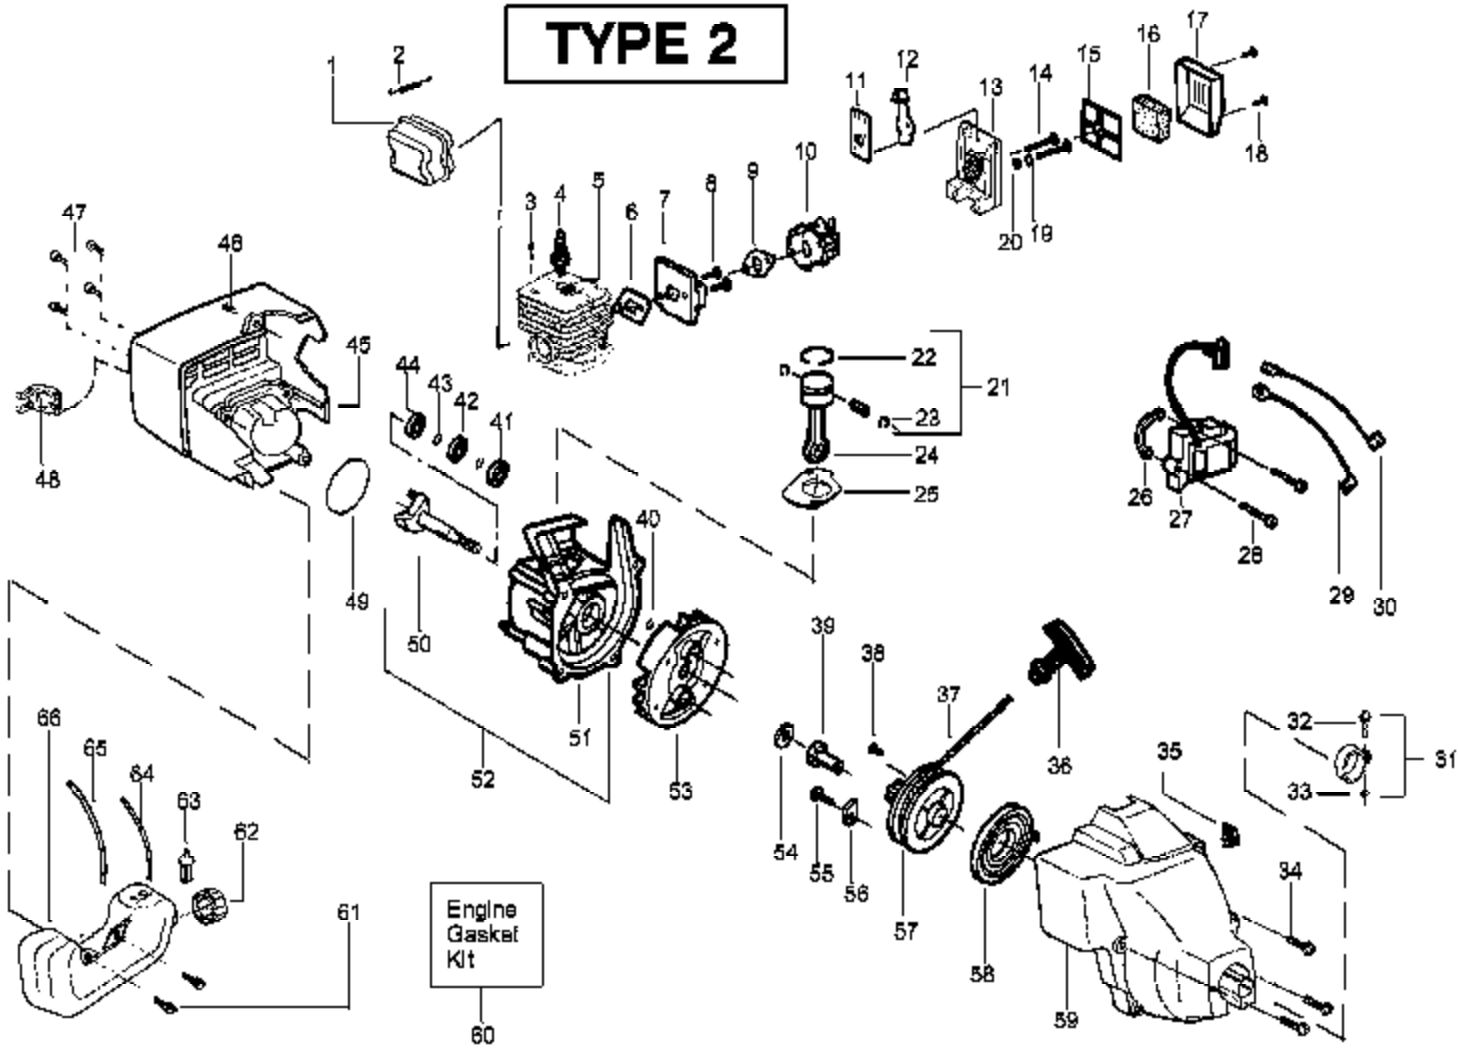

TYPE 2

Ref #	Part Number	Qty	Description
1	530071396		Kit-Muffler (Incl. 2)
2	530042088		Spring-Muffler
3	530015953		Screw-Cylinder
4	952030164		Spark Plug (RCJ-6Y)
5	530071359		Kit-Cylinder
6	530071363		Gasket-Cyl/Carb. (kit)
7	530055459		Adaptor-Carb.
8	530016014		Screw
9	530071363		Gasket-Carb. (kit)
10	530069754		Kit-Carburetor Ass'y (Incl. Limiter Cap)
11	530038747		Plate-Choke Mounting
12	530038686		Shutter-Choke
13	530052431	PL25 Gas Trim Plate 6 of 9	Box-Air Filter
14	530016353	Engine Assembly Type 2	Screw
15	530036569		Plate-Filter Support
16	530036575		Foam-Air Filter
17	530036568		Cover-Air Filter
18	530015880		Screw
19	530015852		Spacer-Choke
20	530015254		Washer
21	530071357		Kit-Piston (Incl. 22, 23 & Pin)
22	530055120		Ring-Piston
23	530015162		Retainer-Piston Pin
24	530069945		Assy-Connecting Rod
25	530071363		Gasket-Cylinder (kit)
26	530036145		Spacer-Module
27	530055160		Module-Ignition
28	530015954		Screw
29	530014662		Assy-Ground Wire
30	530014663		Assy-Leadwire
31	530056365		Assy-Nose Cone Clamp (Incls. 32 & 33)
32	530016381		Screw-Nose Cone
33	530016382		Nut-Nose Cone
34	530015810		Screw
35	530071356		Kit-Momentary Switch
36	530027569		Handle-Starter
37	530069232		Kit-Rope
38	530016080		Screw
39	530038604		Coupling-Drive
40	530015941		Retain. Ring-C'shaft
41	530032124		Bearing-Outer
42	530019179		Seal-C'case
43	530015945		Retainer Ring-C'case
44	530032125		Bearing-Inner
45	530052263		Shroud-Rear
46	530015934		Screw
47	530015810		Screw
48	530054536		Guard-Muffler
49	530071363		O-Ring-C'case (kit)
50	530054753		Assy-Crankshaft
51	530012462		Assy-Crankcase (Incl. 41-44)
52	530071360		Assy-C'case & C'shaft (Incl. 40,50,51)
53	530069886		Assy-Flywheel
54	530015828		Washer-Flat
55	530015775		Screw
56	530027523		Retainer