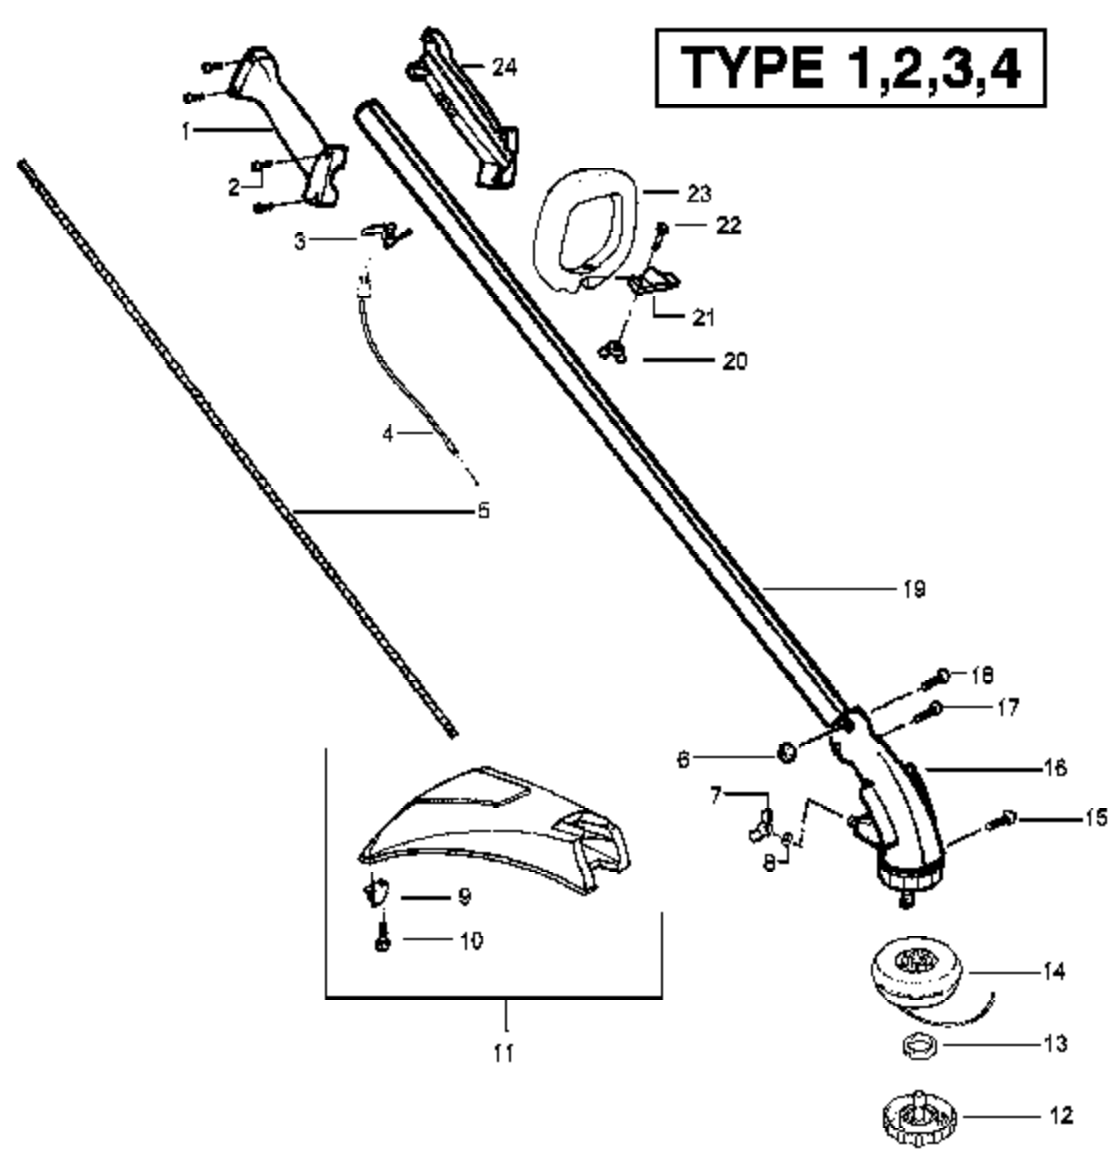

TYPE 1,2,3,4

⚠ WARNING
All repairs, adjustments and maintenance not described in the Operator's Manual must be performed by qualified service personnel.

Ref #	Part Number	Qty	Description
1	530038581		Hsg.-Throttle (Right)
2	530016349		Screw-Throttle Hsg.
3	530038682		Trigger
4	530071548		Kit-Throttle Cable (Incl.#3)
5	530095391		Flex-Shaft 52"
6	530016284		Locknut-Gear Box
7	530016225		Wingnut-Gear Box
8	530092062		Washer
9	530052286		Line Limiter
10	530015880		Screw-Line Limiter
11	530069752		Kit-Shield Ass'y. (Incl. 9 & 10)
12	530054223		Assy-Cap
13	530403949		PL25 Gas Trimmer Blade of 9
14	952711603		Guide Line Handle, Chassis & Bar Ass'y.
15	530016202		Accy. Wound Hub Screw
16	530095638		Assy-Gear Box
17	530016224		Screw
18	530016312		Screw
19	530071563		Assy-Drive Shaft Hsg.
20	530016118		Wingnut-Handle
21	530038599		Clamp-Handle
22	530015820		Bolt-Handle
23	530038584		Handle-Assist
24	530038580		Hsg.-Throttle (Left)
	530163455		Manual-Operator (Type 2,3,4) Not Shown
	530086780		Manual-Operator (Type 1) Not Shown
	530055350		Decal-Shaft Warning Not Shown
	530054864		Decal-Starting Inst. Not Shown