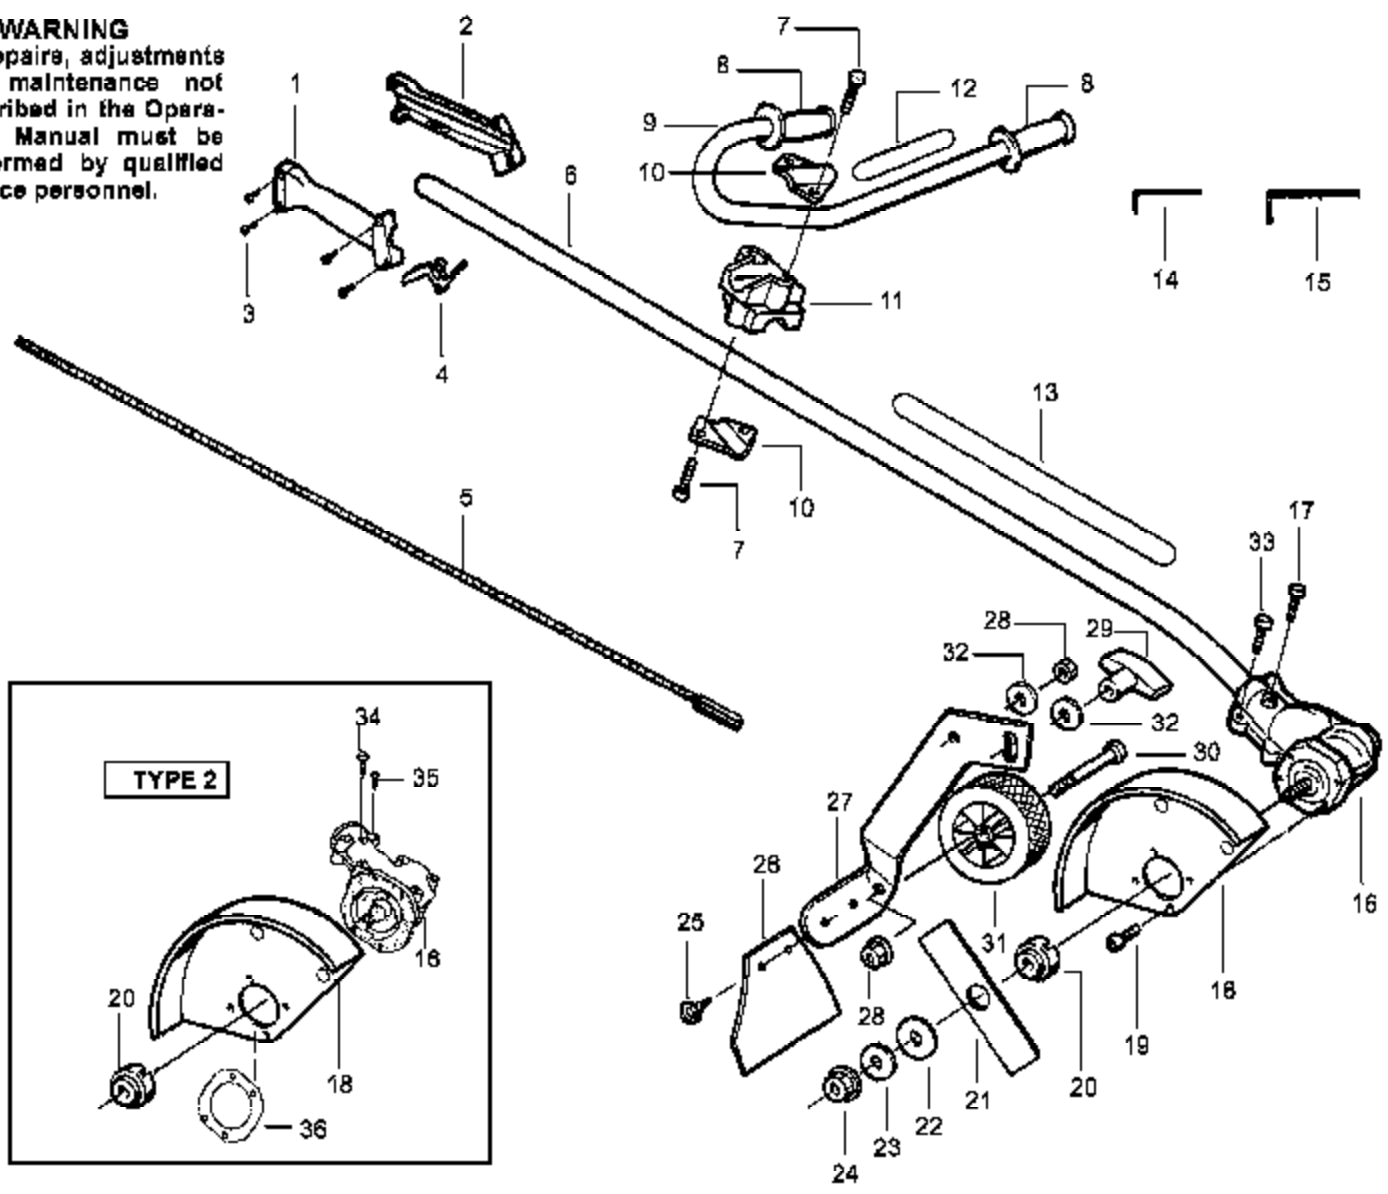

Carburetor Assembly No. 530069902 - WT380
Carburetor Assembly No. 530069998 - WT520

Carb.
Repair
Kit

1

Gasket/
Diaphragm
Kit

4

Ref #	Part Number	Qty	Description
1	530069829		Carburetor Repair Kit (KIT=Indicates Contents)
2	530038318		Limiter Cap (High-Red)
3	530038317		Limiter Cap (Low-Blue)
4	530069844		Gasket/Diaphragm Kit (DOT=Indicates Contents)
5	530035293		Needle Spring-Low Speed
6	530035433		Needle-Low Speed
7	530035295		Needle Spring-High Speed
8	530035388		Needle-High Speed
530069902	530069902		Carburetor Assembly WT380
530069998	530069998		Carburetor Assembly WT520

PE3500 Gas Engine Page 2 of 8
Carburetor Assembly (WT380)

⚠ WARNING
 All repairs, adjustments and maintenance not described in the Operator's Manual must be performed by qualified service personnel.

Ref #	Part Number	Qty	Description
1	530036515		Throttle Hsg. Right
2	530036514		Throttle Hsg. Left
3	530015957		Screw
4	530036556		Lever-Throttle
5	530094585		Shaft-Flex
6	530053438		Assy-Driveshaft
7	530015791		Screw
8	530092086		Fin Grip
9	530069999		Assy-Handlebar
10	530053659		Bracket-Handlebar
11	530012207		Clamp-Handlebar
12	530027778		Decal-Handlebar Warning
13	530053042		Decal-Shaft Warning
14	530031159		Hex Wrench (5/32)
15	530031098		Hex Wrench (3/16)
16			Assy-Gearbox
	530053047		Type 1
	530071378		Type 2
17	530016140		Screw
18			Guard
	530053008		Type 1
	530071501		Type 2
19	530016312		Screw
20	530071521		Kit-Dust Cup
21	530053007		Blade
22	530015792		Washer-Flat
23	530016240		Washer-Belleville
24	530015793		Nut-Flange
25	530053012		Fastener Mud Flap
26	530071251		Mud Flap Kit (Incls. #25)
27	530053009		Wheel Bracket
28	530015515		Locknut
29	530092059		Knob
30	530015981		Bolt-Shoulder Axle
31	530095125		Wheel (Front)
32	530092062		Washer
33	530015650		Screw
34	530016301		Screw
35	530016309		Screw
36			Plate See "Service Reference"
	530087018		Type 1 Not Shown; Operator Manual
	530086382		Type 2 Not Shown; Operator Manual
	530053138		Decal Warning Guard Not Shown; Operator Manual