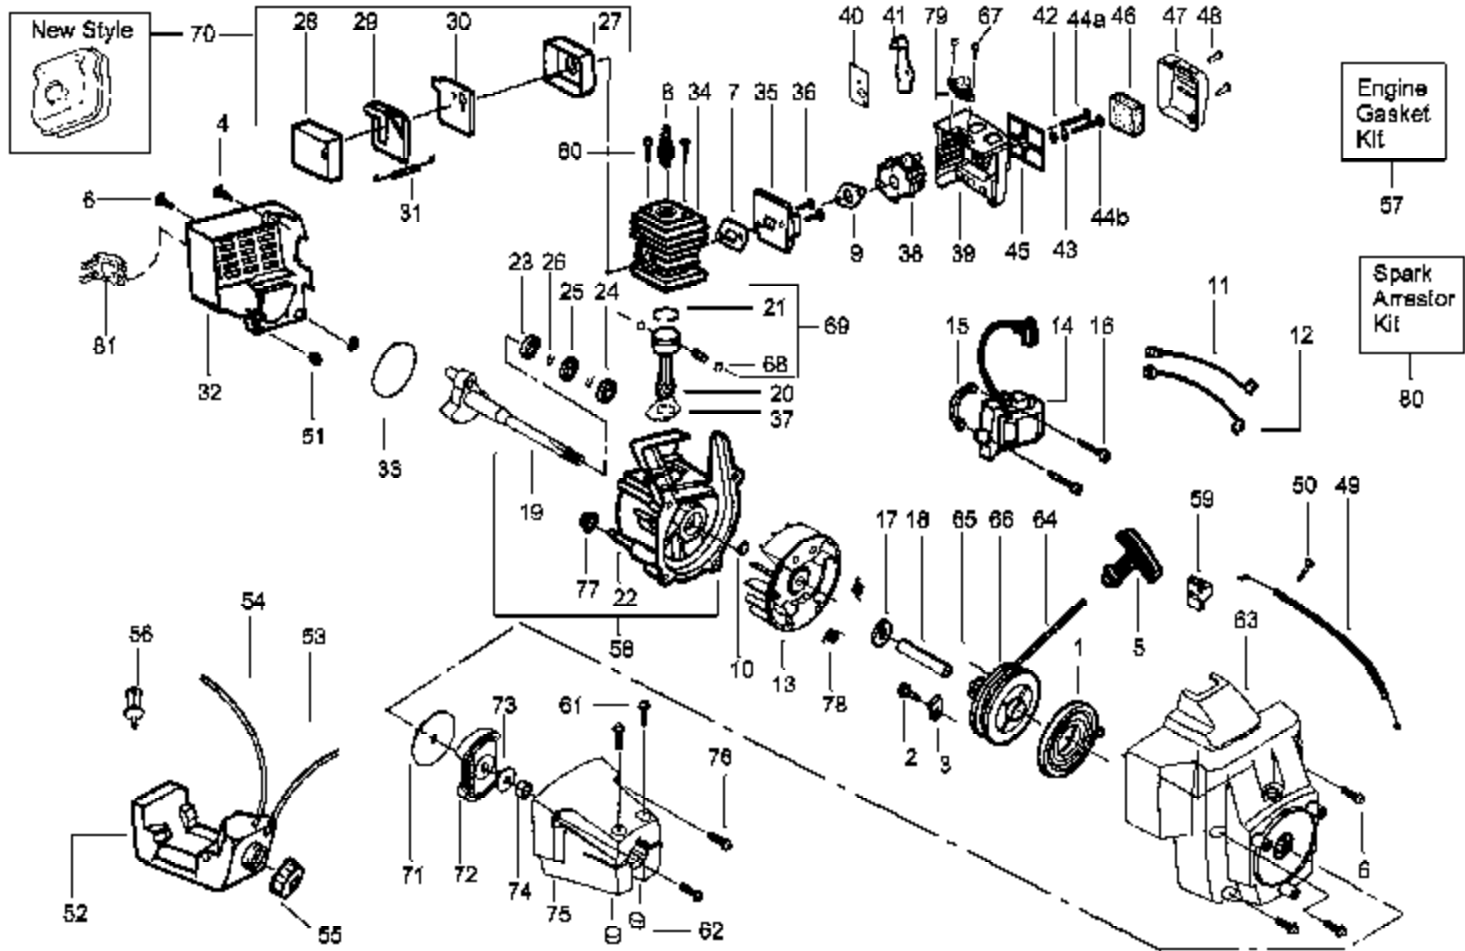

Ref #	Part Number	Qty	Description
1	530042085		Starter Spring
2	530015775		Screw
3	530027523		Retainer
4	530015934		Screw
5	530027569		Starter Handle
6	530015810		Screw
7	530019233		Gasket-Cyl/Carb Adapt
8	952030201		Spark Plug
9	530035421		Gasket-Carb
10	530015941		Retainer Ring (C'shaft)
11	530014663		Lead Wire Ass'y.
12	530014662		Ground Wire Ass'y.
13	530069886		Flywheel Ass'y.
14		PE3500 Gas Engine Power Unit	Ignition Module See "Service Reference"
	530052266		Service Ref. (C)
	530039163		Service Ref. (D)
15	530036145		Spacer-Ign. Module
16	530015954		Screw
17	530015149		Washer
18	530037705		Spacer-Flywheel
19	530052344		Crankshaft Ass'y.
20	530069615		Connecting Rod Ass'y.
21			Piston Ring See "Service Reference"
	530053565		Service Ref. (C)
	530049903		Service Ref. (D)
22	530012414		Crankcase Ass'y.
23	530032125		Inner Bearing
24	530032124		Outer Bearing
25	530019179		C'case Seal
26	530015945		Retaining Ring (C'case)
27	530036578		Muffler Body
28	530036577		Muffler Cover
29	530053500		Muffler Baffle-Exit
30	530053499		Muffler Baffle-First
31			Muffler Spring
	530016197		Old Style
	530042088		New Style
32			Shroud See "Service Reference"
	530053320		Service Ref. (C)
	530049233		Service Ref. (D)
33			O-Ring-C'case/Shroud See "Service Reference"
34			Cylinder Kit See "Service Reference"
	530069993		Service Ref. (C)
	530069757		Service Ref. (D)
35	530071250		Carb. Adaptor Kit
36			Screw See "Service Reference"
	530016014		Service Ref. (C)
	530015849		Service Ref. (D)
37	530019223		Gasket-Cylinder
38			Carburetor Ass'y. See "Service Reference"
	530069902		(WT380) Ser. Ref. (C)
	530069998		(WT380) Ser. Ref. (D)
39			Air Box See "Service Reference"
	530053323		Service Ref. (C)
	530037969		Service Ref. (D)
40	530037326		Choke Mounting Plate