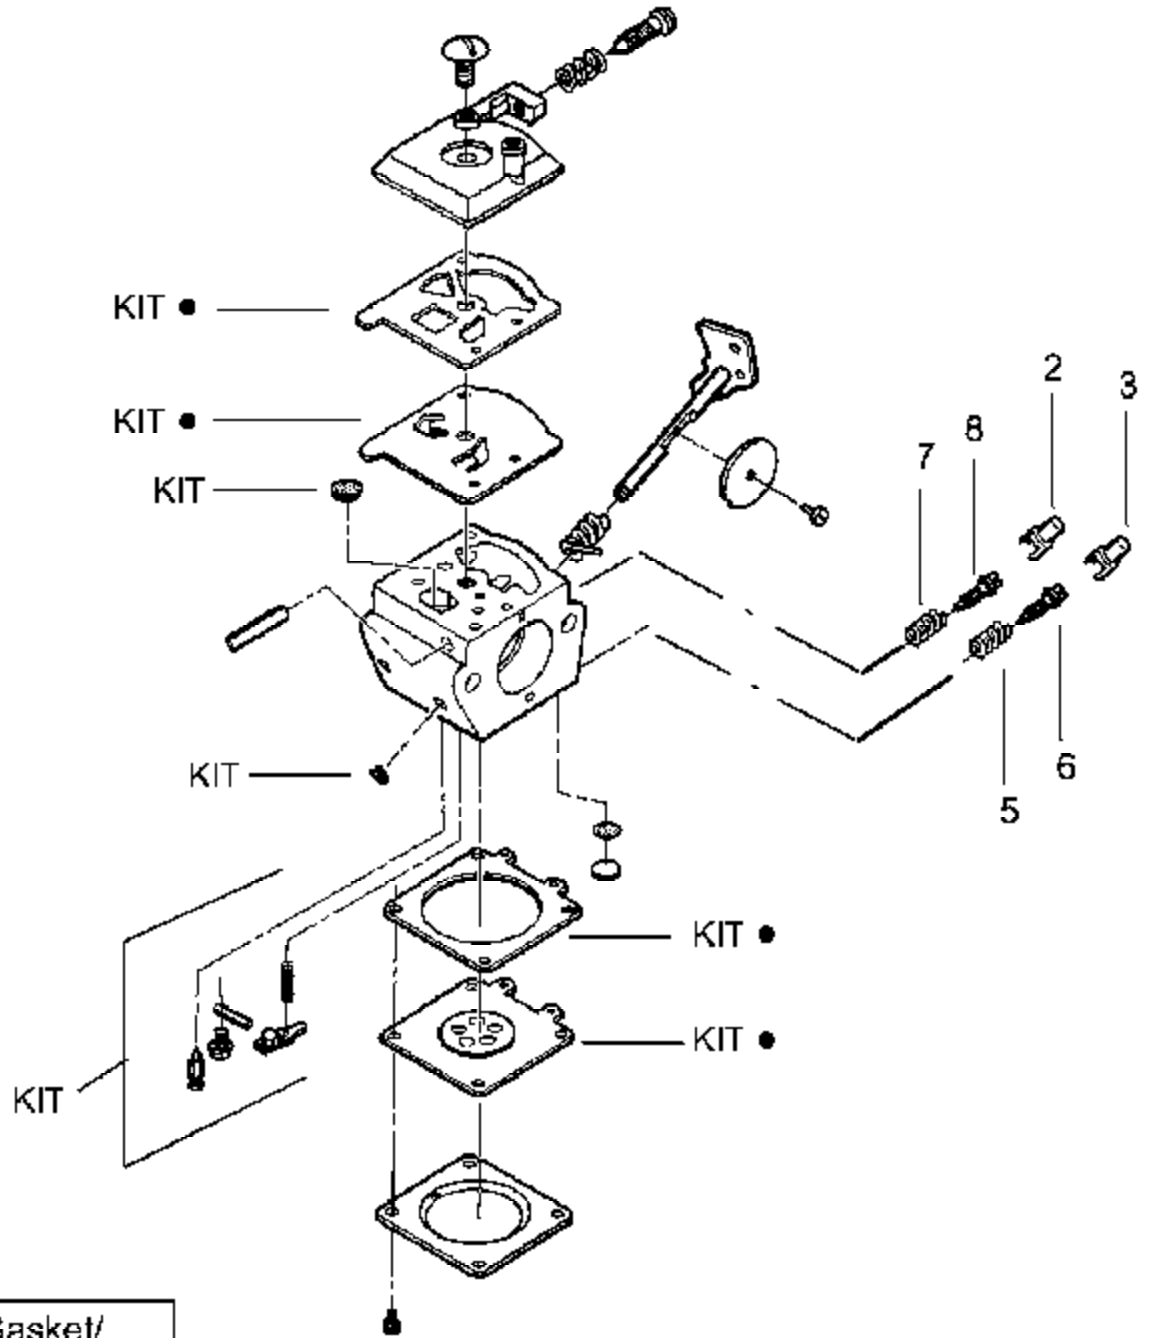

Carburetor Assembly No. 530069902 - WT380
Carburetor Assembly No. 530069998 - WT520

Carb.
Repair
Kit

1

Gasket/
Diaphragm
Kit

4

Ref #	Part Number	Qty	Description
1	530069829		Carburetor Repair Kit (KIT=Indicates Contents)
2	530038318		Limiter Cap (High-Red)
3	530038317		Limiter Cap (Low-Blue)
4	530069844		Gasket/Diaphragm Kit (DOT=Indicates Contents)
5	530035293		Needle Spring-Low Speed
6	530035433		Needle-Low Speed
7	530035295		Needle Spring-High Speed
8	530035388		Needle-High Speed
530069902	530069902		Carburetor Assembly WT380
530069998	530069998		Carburetor Assembly WT520

PE3500 Gas Engine Page 2 of 8
Carburetor Assembly (WT380)

⚠ WARNING
 All repairs, adjustments and maintenance not described in the Operator's Manual must be performed by qualified service personnel.

Ref #	Part Number	Qty	Description
1	530036515		Throttle Hsg. Right
2	530036514		Throttle Hsg. Left
3	530015957		Screw
4	530036556		Lever-Throttle
5	530094585		Shaft-Flex
6	530053438		Assy-Driveshaft
7	530015791		Screw
8	530092086		Fin Grip
9	530069999		Assy-Handlebar
10	530053659		Bracket-Handlebar
11	530012207		Clamp-Handlebar
12	530027778		Decal-Handlebar Warning
13	530053042		Decal-Shaft Warning
14	530031159		Hex Wrench (5/32)
15	530031098		Hex Wrench (3/16)
16			Assy-Gearbox
	530053047		Type 1
	530071378		Type 2
17	530016140		Screw
18			Guard
	530053008		Type 1
	530071501		Type 2
19	530016312		Screw
20	530071521		Kit-Dust Cup
21	530053007		Blade
22	530015792		Washer-Flat
23	530016240		Washer-Belleville
24	530015793		Nut-Flange
25	530053012		Fastener Mud Flap
26	530071251		Mud Flap Kit (Incls. #25)
27	530053009		Wheel Bracket
28	530015515		Locknut
29	530092059		Knob
30	530015981		Bolt-Shoulder Axle
31	530095125		Wheel (Front)
32	530092062		Washer
33	530015650		Screw
34	530016301		Screw
35	530016309		Screw
36			Plate See "Service Reference"
	530087018		Type 1 Not Shown; Operator Manual
	530086382		Type 2 Not Shown; Operator Manual
	530053138		Decal Warning Guard Not Shown; Operator Manual