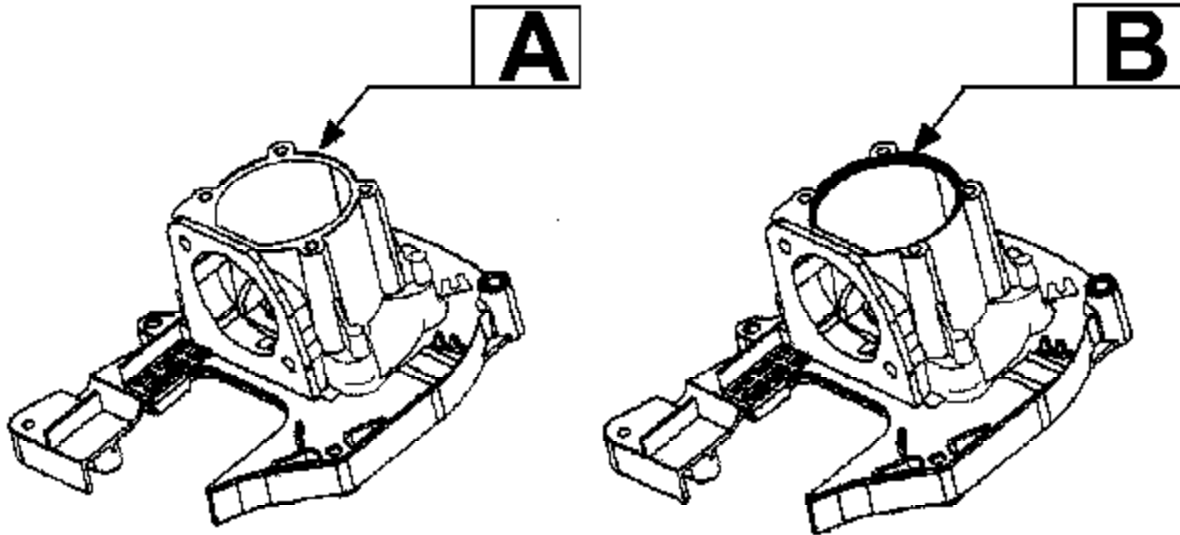

***** **SERVICE REFERENCE** *****

Note: When replacing item# 33 on page 2, please note if the surface indicated by the arrow is flat or has a beveled edge and order accordingly.

- (A) Flat Surface - 530-019181 Gasket
- (B) Beveled surface - 530-054624 O-ring

***** **SERVICE REFERENCE** *****

The plate 530-056703 can be used to adapt a Type 1 guard to a Type 2 gearbox.

***** **SERVICE REFERENCE** *****

1. ***** The PE3500 Stick Edger was built in CHARTREUSE and DARK GREEN colors. When ordering the referenced parts, order accordingly:
- (C) CHARTREUSE
  - (D) DARK GREEN