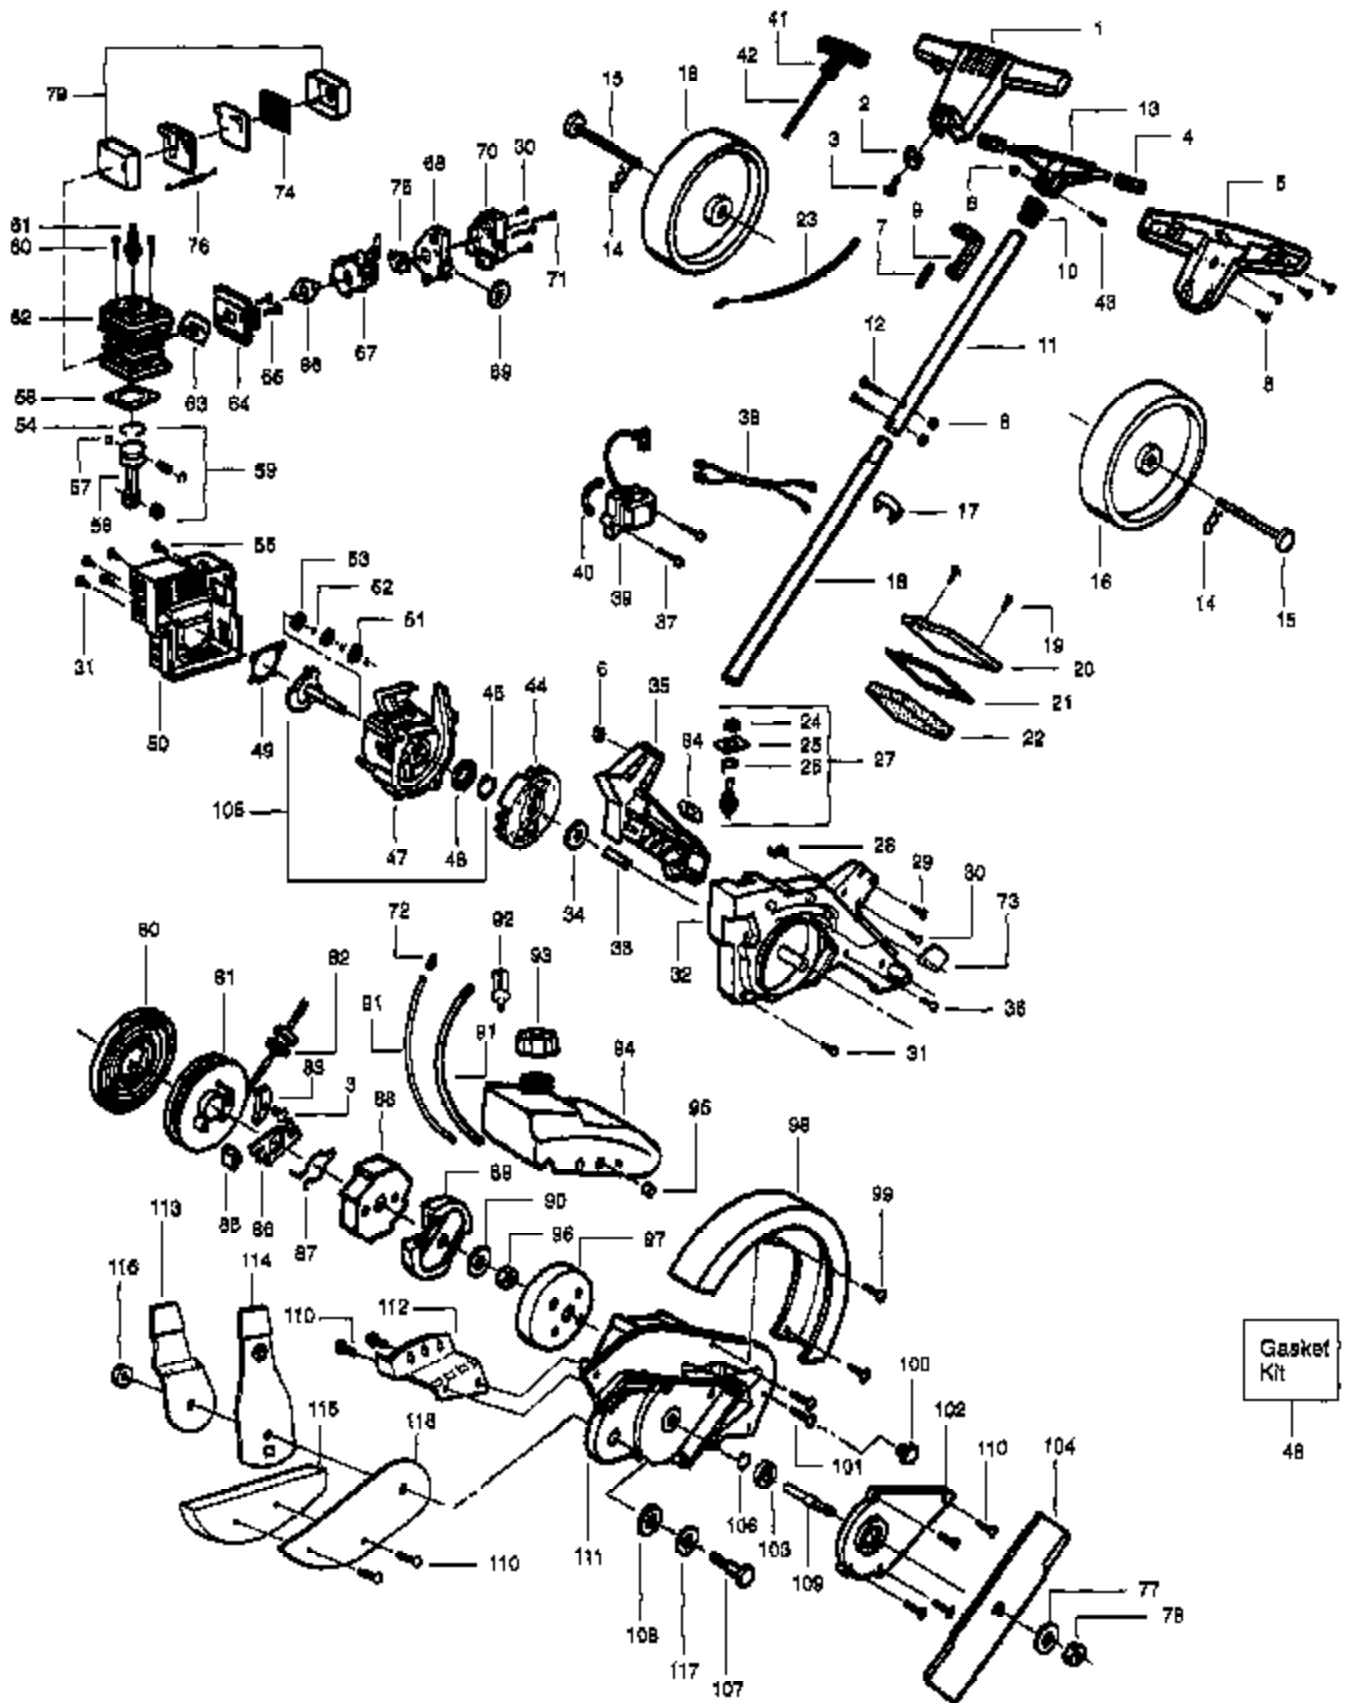

---

PE550 Gas Trim Page 2 of 6  
CARBURETOR ASSEMBLY

Ref #	Part Number	Qty	Description
1	530036677		Upper Handle
2	530036985		Handle Eyelet
3	530015241		Screw
4	530036981		Spring Isolator
5	530036676		Lower Handle
6	530015768		Locknut
7	530036982		Throttle Spring
8	503210719		Screw
9	530036673		Throttle Trigger
10	530036984		Handle Spring
11	530095104		Upper Handle Tube
12	530015999		Bolt - Shoulder Tube
13	530036983		Coupling - Handle
14	530016002		Pin Bridge
15	530015997		Axle Pin
16	530095126		Rear Wheel
17	530015982		Clamp - Cable
18	530095103		Lower Handle Tube
19	530015983		Screw
20	530036631		Air Filter Cover
21	530036837		Gasket - Cover
22	530036664		Air Filter Foam
23	530036674		Throttle Cable
24	530016038		Boot w/Nut
25	530038474		Switch Indicating Plate
26	530037066		Grounding Terminal
27	530014707		Switch Grounding Assy (Incl. 24 - 26)
28	530015922		Speed Nut
29	530015774		Screw
30	530015886		Screw
31	530015810		Screw
32	530038299		Fan Housing
33	530036927		Flywheel Spacer
34	530015828		Washer - Flat
35	530038301		Axle Cover
36	530015940		Screw
37	530015954		Screw
38	530014655		Switch Wire Ass'y.
39	530039146		Ignition Module
40	530036145		Spacer - Ignition Module
41	530027569		Starter Handle
42	530069421		Rope Kit
43	530015774		Screw
44	530039149		Flywheel Ass'y.
45	530015945		Retaining Ring - C'case
46	530019179		Seal Crankcase
47	530014861		Crankcase Ass'y. (Incl. 45, 46, 51 & 52)
48	530069913		Gasket Kit (Incl. 21,49,58,63,66,& 75)
49	530019181		Gasket - Crankcase/Shroud
50	530036555		Shroud
51	530032124		Outer Bearing
52	530015941		Retaining Ring - C'shaft
53	530032125		Inner Bearing
54	530049903		Piston Ring
55	530015934		Screw
56	530069615		Connecting Rod Ass'y. (Incl. 53)