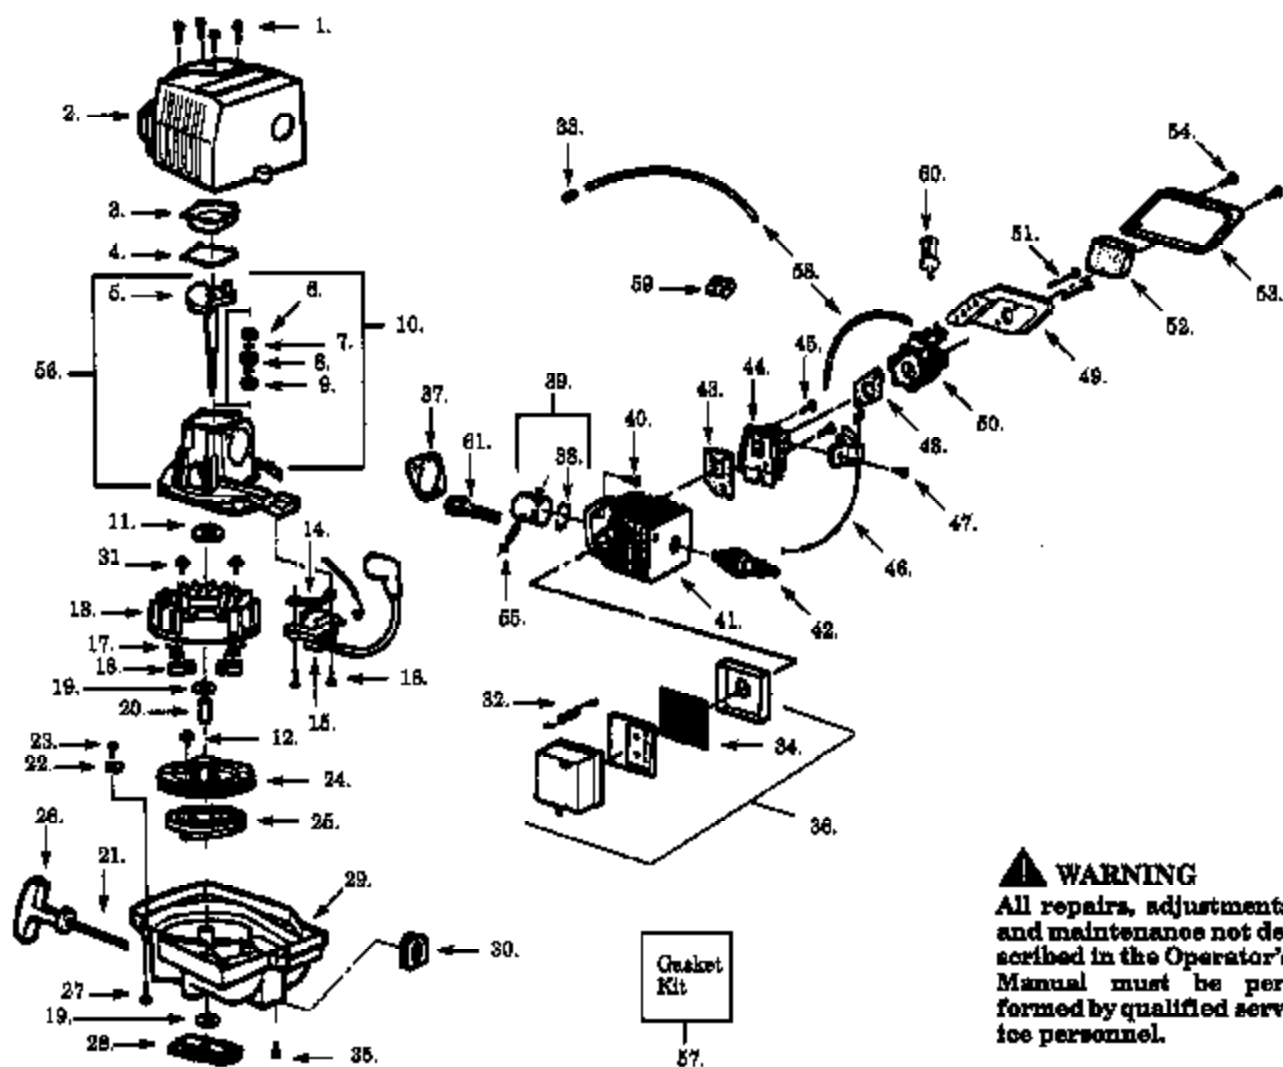

▲ WARNING
All repairs, adjustments and maintenance not described in the Operator's Manual must be performed by qualified service personnel.

Ref #	Part Number	Qty	Description
1	530015810		Screw-Shroud
2	530036345		Shroud
3	530029929		Crankcase Cover
4	530019181		Gasket-Shrd./C'case
5	530014307		Crankshaft Ass'y.
6	530032125		Inner Bearing
7	530015945		Retainer-C'case
8	530019179		Crankcase Seal
9	530032124		Outer Bearing
10			UNKNOWN
11	530015941		Retaining Ring
12	530016080		Screw-Pulley
13	530039149	GHT22 Gas Head Balancer	Flywheel Ass'y.
14	530036145	POWER UNIT	Spacer-Ignit. Mod.
15	530039163		Ignition Module
16	530015954		Screw-Ignit. Mod.
17	530037730		Spring-Starter Dog
18	530029939		Starter Dog
19	530015828		Washer
20	530015930		Flywheel Spacer
21	530069232		Rope Kit
22	530015963		Retainer
23	530015496		Screw-Retainer
24	530069353		Starter Pulley
25	530029395		Starter Spring
26	530027569		Starter Handle
27	530015886		Screw-Fan Housing
28	530014396		Clutch Ass'y. Kit
29	530014361		Fan Housing
30	530019182		Grommet
31	530015882		Screw-Flywheel
32	530029930		Muffler Spring
33	530023877		Fuel Line Fitting
34	530036180		Muffler Screen
35	530015934		Screw-Fan Hsg/Shrd.
36	530069352		Muffler Kit
37	530019223		Cylinder Gasket
38	530029924		Piston Ring
39	530069350		Piston Kit (Incl. 38 & 55), Type 1
39	530069613		Piston Kit (Incl. 38 & 55), Type 2
40	530015953		Screw-Cylinder
41			UNKNOWN
42	952030078		Spark Plug, Type 1 (CJ-8Y)
42	530030075		Spark Plug, Type 2 (RCJ-8Y)
43	530019185		Gasket-Cylin./Carb.
44	530036191		Carb. Adaptor
45	530016014		Screw-Carb. Adap.
46	530014384		Throttle Cable Ass'y.
47	530015775		Screw-Cable
48	530019194		Gasket-Carb. Adap
49	530036192		Air Box
50	530035306		Carburetor, Type 1 WT 221
50	530069682		Carburetor, Type 2 WT 379 w/Limiter Caps
51	530015849		Screw-Air Box
52	530029934		Air Filter Foam
53	530036193		Air Filter Cover