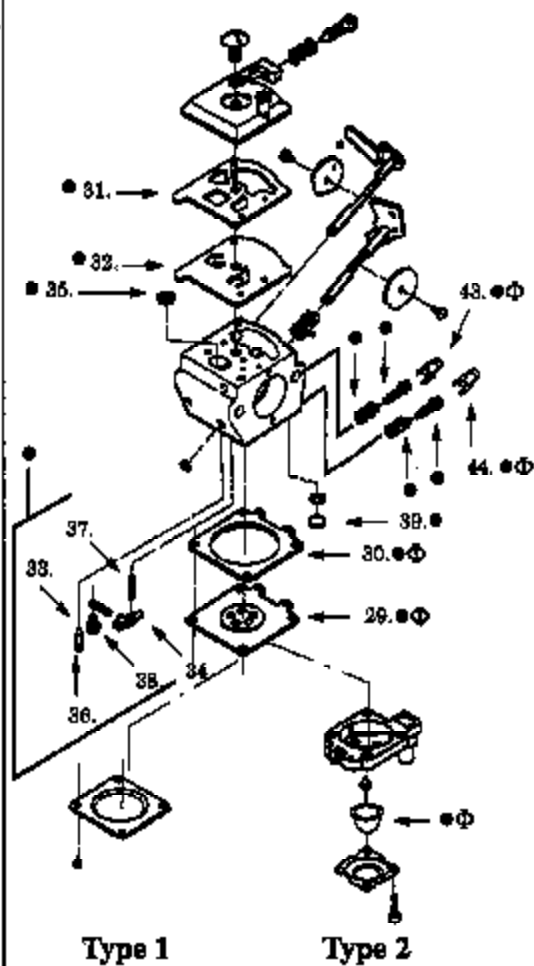

Carburetor Number
 #580-085308 - WT-221
 #580-082822 - WT-372

Gasket
 Dia.
 Kit

40.

Carb.
 Repair
 Kit

41.

Primer
 Repair
 Kit

42.

Type 1

Type 2

Ref #	Part Number	Qty	Description
1	530029954		Ignition Switch
2	530036443		Lead Wire Ass'y.
3	530015775		Screw-Handle Cov.
4	530029958		Trigger Lever
5	530015940		Screw-Handle Cov.
6	530015770		Screw-Handle Cov.
7	530038305		Handle Cover
8	530029956		Throttle Trigger
9	530036122		Throttle Lockout
10	530036123		Trigger Spring
11	530015934		Screw-Handle Cov.
12	530047494		Rear Handle/Tank Ass'y.
13	530094992		Front Handle
14	530029946		Isolator Spring
15	530048113		Clutch Drum
16	530015814		Screw
17	530029916		Gear Box Plate
18	530032121		Bushing Blade
19	530094991		Blade Ass'y., 17"
19	530095074		Blade Ass'y., 22"
20	530029948		Blade Seal
21	530036228		Pinion Ass'y.
22	530016013		Drive Gear Bearings
23	530069355		Drive Gear Kit
24	530036046		Isolator Plate
25	530036965		Fuel Cap Ass'y.
26	530015955		Screw-Front Handle
27	530015805		Screw-Gear
28	530014399		Gear Box Ass'y. (Incl. 21, 22 & 27)
29	530035014		Metering Diaphragm Type 1 Only
30	530035320		Metering Diaphragm Gasket Type 1 Only
31	530035016		Pump Gasket Type 1 Only
32	530035017		Pump Diaphragm Type 1 Only
33	530035250		Metering Pin Type 1 Only
34	530035031		Metering Lever Type 1 Only
35	530035178		Fuel Inlet Screen Type 1 Only
36	530035223		Inlet Needle Valve Type 1 Only
37	530035139		Metering Lever Spring Type 1 Only
38	530035236		Metering Lever Pin Screw Type 1 Only
39	530035319		Welch Plug Type 1 Only
40	530035213		Gasket/Diaphragm Kit (Incl. 29-32) Type 1
41	530035312		Carb. Repair Kit-, (WT-221) (Incl. 33-38,& 40) Type 1
41	530069656		Carb. Repair Kit-, (WT-379) (. Indicates Contents) Type 2
43	530038317		Limiter Cap-Low Type 2 Only
44	530038318		Limiter Cap-High Type 2 Only
	530047459		Starting Instruction Type 2 Not Shown.