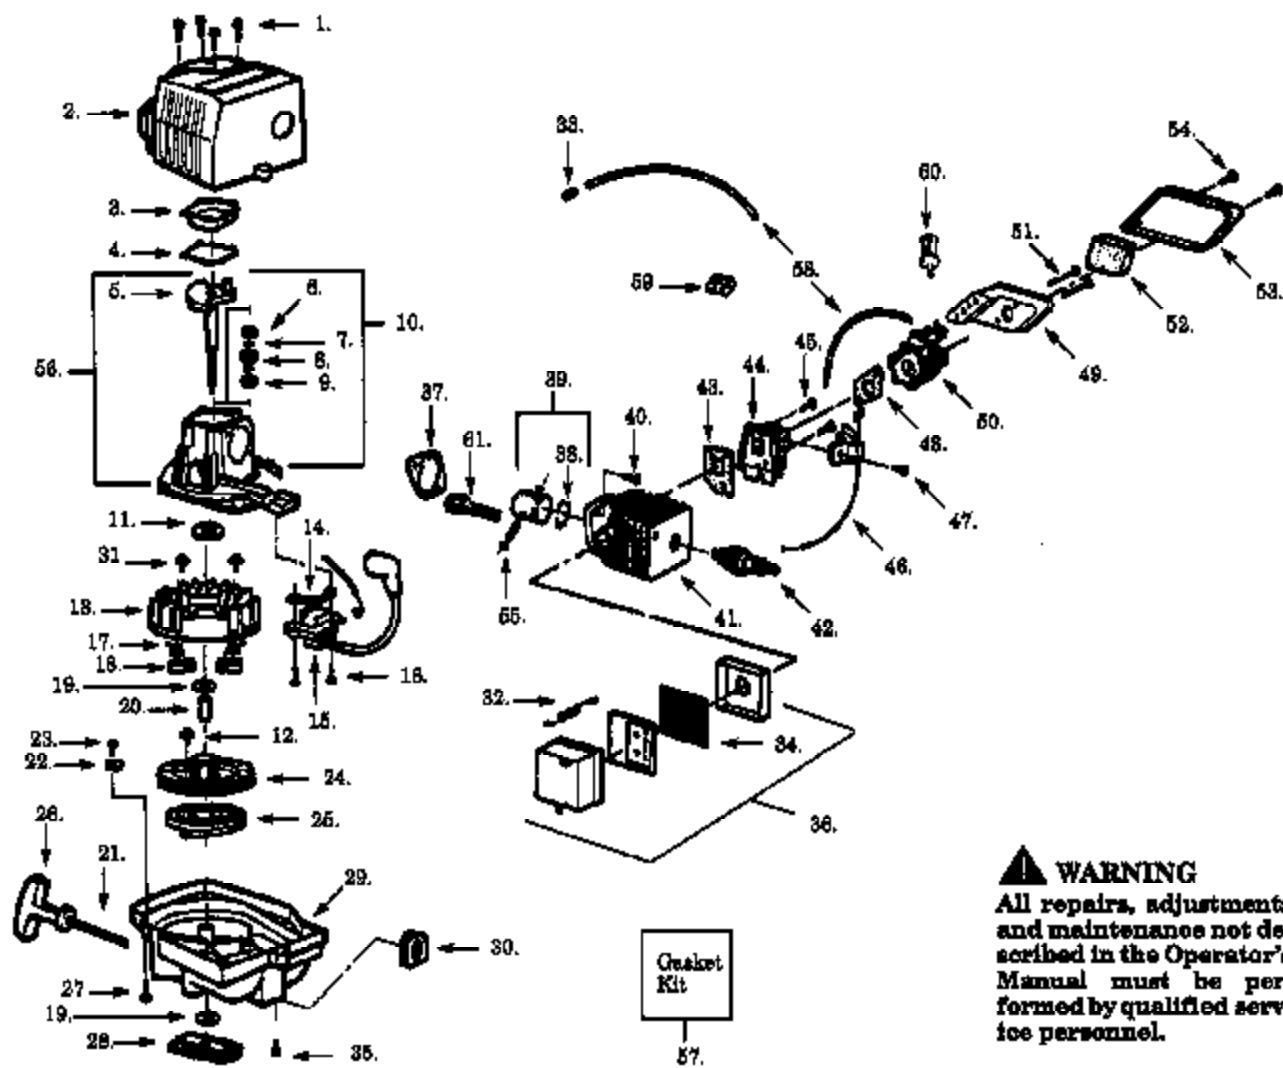

▲ WARNING
All repairs, adjustments and maintenance not described in the Operator's Manual must be performed by qualified service personnel.

Ref #	Part Number	Qty	Description
1	530015810		Screw-Shroud
2	530036345		Shroud
3	530029929		Crankcase Cover
4	530019181		Gasket-Shrd./C'case
5	530014307		Crankshaft Ass'y.
6	530032125		Inner Bearing
7	530015945		Retainer-C'case
8	530019179		Crankcase Seal
9	530032124		Outer Bearing
10			UNKNOWN
11	530015941		Retaining Ring
12	530016080		Screw-Pulley
13	530039149	GHT17 Gas Head Balancer	Flywheel Ass'y.
14	530036145	POWER UNIT	Spacer-Ignit. Mod.
15	530039163		Ignition Module
16	530015954		Screw-Ignit. Mod.
17	530037730		Spring-Starter Dog
18	530029939		Starter Dog
19	530015828		Washer
20	530015930		Flywheel Spacer
21	530069232		Rope Kit
22	530015963		Retainer
23	530015496		Screw-Retainer
24	530069353		Starter Pulley
25	530029395		Starter Spring
26	530027569		Starter Handle
27	530015886		Screw-Fan Housing
28	530014396		Clutch Ass'y. Kit
29	530014361		Fan Housing
30	530019182		Grommet
31	530015882		Screw-Flywheel
32	530029930		Muffler Spring
33	530023877		Fuel Line Fitting
34	530036180		Muffler Screen
35	530015934		Screw-Fan Hsg/Shrd.
36	530069352		Muffler Kit
37	530019223		Cylinder Gasket
38	530029924		Piston Ring
39	530069350		Piston Kit (Incl. 38 & 55), Type 1
39	530069613		Piston Kit (Incl. 38 & 55), Type 2
40	530015953		Screw-Cylinder
41			UNKNOWN
42	952030078		Spark Plug, Type 1 (CJ-8Y)
42	530030075		Spark Plug, Type 2 (RCJ-8Y)
43	530019185		Gasket-Cylin./Carb.
44	530036191		Carb. Adaptor
45	530016014		Screw-Carb. Adap.
46	530014384		Throttle Cable Ass'y.
47	530015775		Screw-Cable
48	530019194		Gasket-Carb. Adap
49	530036192		Air Box
50	530035306		Carburetor, Type 1 WT 221
50	530069682		Carburetor, Type 2 WT 379 w/Limiter Caps
51	530015849		Screw-Air Box
52	530029934		Air Filter Foam
53	530036193		Air Filter Cover