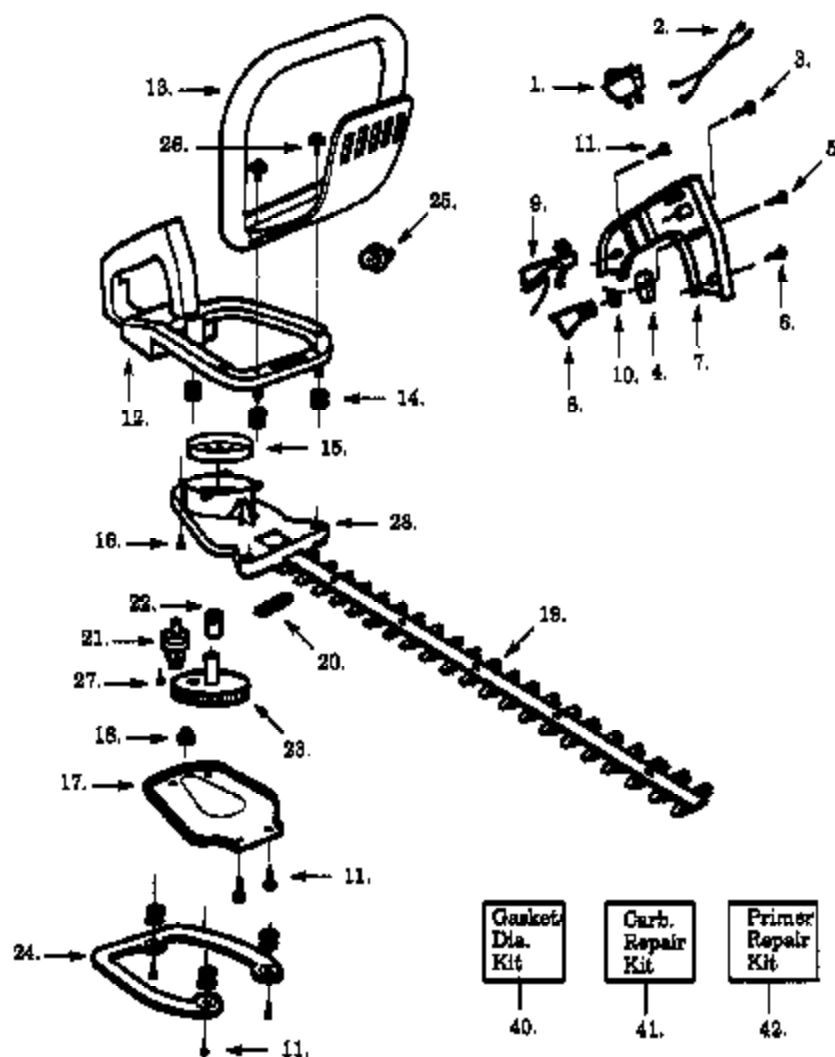

Carburetor Number
 #580-085308 - WT-221
 #580-082822 - WT-372

Gasket
 Dia.
 Kit

40.

Carb.
 Repair
 Kit

41.

Primer
 Repair
 Kit

42.

Type 1

Type 2

Ref #	Part Number	Qty	Description
1	530029954		Ignition Switch
2	530036443		Lead Wire Ass'y.
3	530015775		Screw-Handle Cov.
4	530029958		Trigger Lever
5	530015940		Screw-Handle Cov.
6	530015770		Screw-Handle Cov.
7	530038305		Handle Cover
8	530029956		Throttle Trigger
9	530036122		Throttle Lockout
10	530036123		Trigger Spring
11	530015934		Screw-Handle Cov.
12	530047494		Rear Handle/Tank Ass'y.
13	530094992		Front Handle
14	530029946		Isolator Spring
15	530048113		Clutch Drum
16	530015814		Screw
17	530029916		Gear Box Plate
18	530032121		Bushing Blade
19	530094991		Blade Ass'y., 17"
19	530095074		Blade Ass'y., 22"
20	530029948		Blade Seal
21	530036228		Pinion Ass'y.
22	530016013		Drive Gear Bearings
23	530069355		Drive Gear Kit
24	530036046		Isolator Plate
25	530036965		Fuel Cap Ass'y.
26	530015955		Screw-Front Handle
27	530015805		Screw-Gear
28	530014399		Gear Box Ass'y. (Incl. 21, 22 & 27)
29	530035014		Metering Diaphragm Type 1 Only
30	530035320		Metering Diaphragm Gasket Type 1 Only
31	530035016		Pump Gasket Type 1 Only
32	530035017		Pump Diaphragm Type 1 Only
33	530035250		Metering Pin Type 1 Only
34	530035031		Metering Lever Type 1 Only
35	530035178		Fuel Inlet Screen Type 1 Only
36	530035223		Inlet Needle Valve Type 1 Only
37	530035139		Metering Lever Spring Type 1 Only
38	530035236		Metering Lever Pin Screw Type 1 Only
39	530035319		Welch Plug Type 1 Only
40	530035213		Gasket/Diaphragm Kit (Incl. 29-32) Type 1
41	530035312		Carb. Repair Kit-, (WT-221) (Incl. 33-38,& 40) Type 1
41	530069656		Carb. Repair Kit-, (WT-379) (. Indicates Contents) Type 2
43	530038317		Limiter Cap-Low Type 2 Only
44	530038318		Limiter Cap-High Type 2 Only
	530047459		Starting Instruction Type 2 Not Shown.