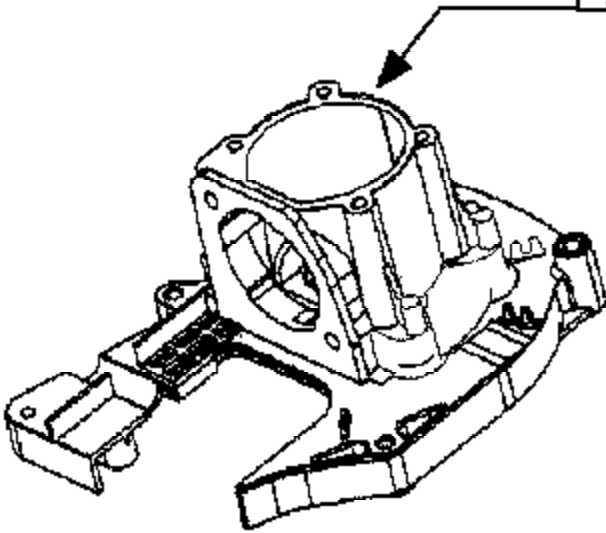

SERVICE REFERENCE

Note: When replacing item# 57 on page 2, please note if the surface indicated by the arrow is flat or has a beveled edge and order accordingly.

(A) Flat Surface - 530-019181 Gasket

(B) Beveled surface - 530-056097 O-ring

A