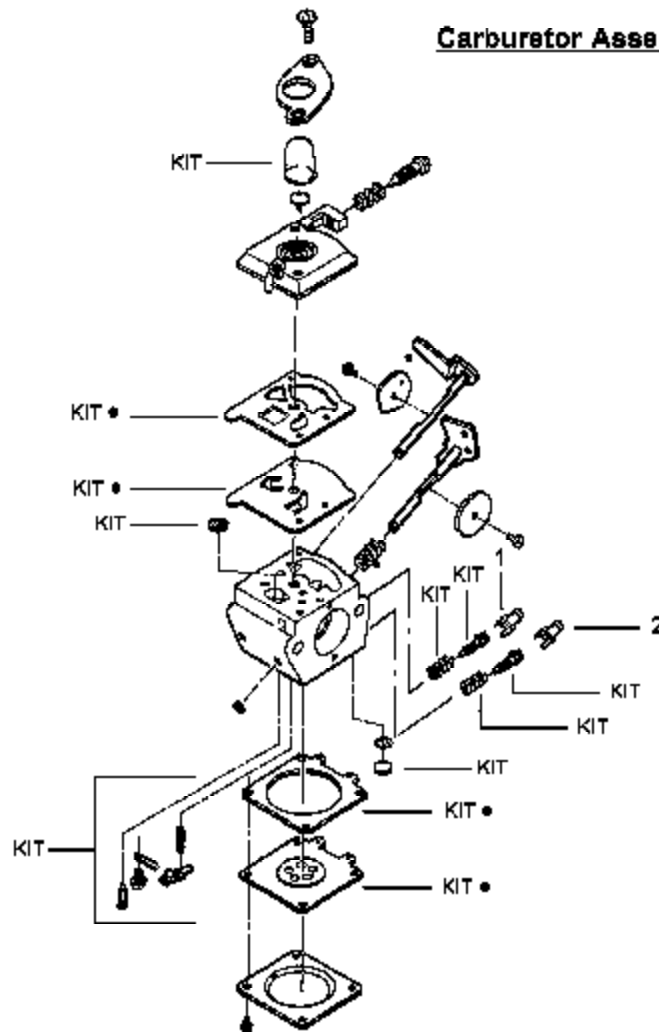

## Carburetor Assembly #530069654 WT 308

Gasket/Dia.  
Repair Kit

3

Carburetor  
Repair Kit

4

Ref #	Part Number	Qty	Description
1	530038478		Limiter Cap-Low (tan)
2	530038479		Limiter Cap-High (brown)
3	530069844		Gasket/Diaphragm Kit (DOT = Indicates Contents)
4	530069832		Carburetor Repair Kit (KIT = Indicates Contents)
530069654	530069654		Carburetor Assembly (WT308)

Ref #	Part Number	Qty	Description
1	530027569		Handle-Starter
2	530036677		Handle-Upper
3	530069421		Kit-Rope
4	530036985		Eyelet-Handle
5	530015241		Screw
6	530036674		Assy-Throttle Cable
7	530015768		Locknut
8	530036673		Trigger-Throttle
9	530036982		Spring-Throttle
10	530015999		Bolt-Shoulder Tube
11	530095103		Tube-Lower Handle
12	530036983		Coupling-Handle
13	530036981	PE550 Gas Spring	Spring-Isolator
14	530015774	Handle, Chassis & Bar Asse	Screw
15	530036984		Spring-Handle
16	530036676		Handle-Lower
17	503210719		Screw
18	530095104		Tube-Upper Handle
19	530015768		Locknut
20	530015982		Clamp-Cable
21	530095663		Wheel-Rear
22	530095629		Shield-Front Blade
23	530015843		Screw
24	530016281		Washer-Belleville
25	530016032		Nut
26	530036935		Plug-Dust
27	530015770		Screw
28	530037625		Retainer Ring-Flat
29	530095070		Shaft-Output
30	530016042		Washer-Thrust
31	530038308		Retainer-Fuel Line
32	530015886		Screw
33	530015774		Screw
34	530015922		Nut-Speed
35	530019199		Gasket-Tube
36	530015997		Pin-Axle
37	530016002		Bridge-Pin
38	530015768		Locknut
39	530038301		Cover-Axle
40	530016063		Nut-Swing Arm
41	~n/a		Lever-Limiter
42	530053792		Assy-Lever Adjustment
43	530054071		Foot-Skid
44	530053501		Arm-Swing
45	530015814		Screw
46	530038299		Housing-Fan
47	530016386		Screw
48	530015940		Screw
49	530015814		Screw
50	530053544		Plate-Back
51	530053626		Assy-Gear Box
52	530016040		Washer-Bolt Adjust
53	530016280		Washer-Wave
54	530016275		Bolt-Shoulder
55	530036934		Assy-Bearing Holder
56	530015814		Screw