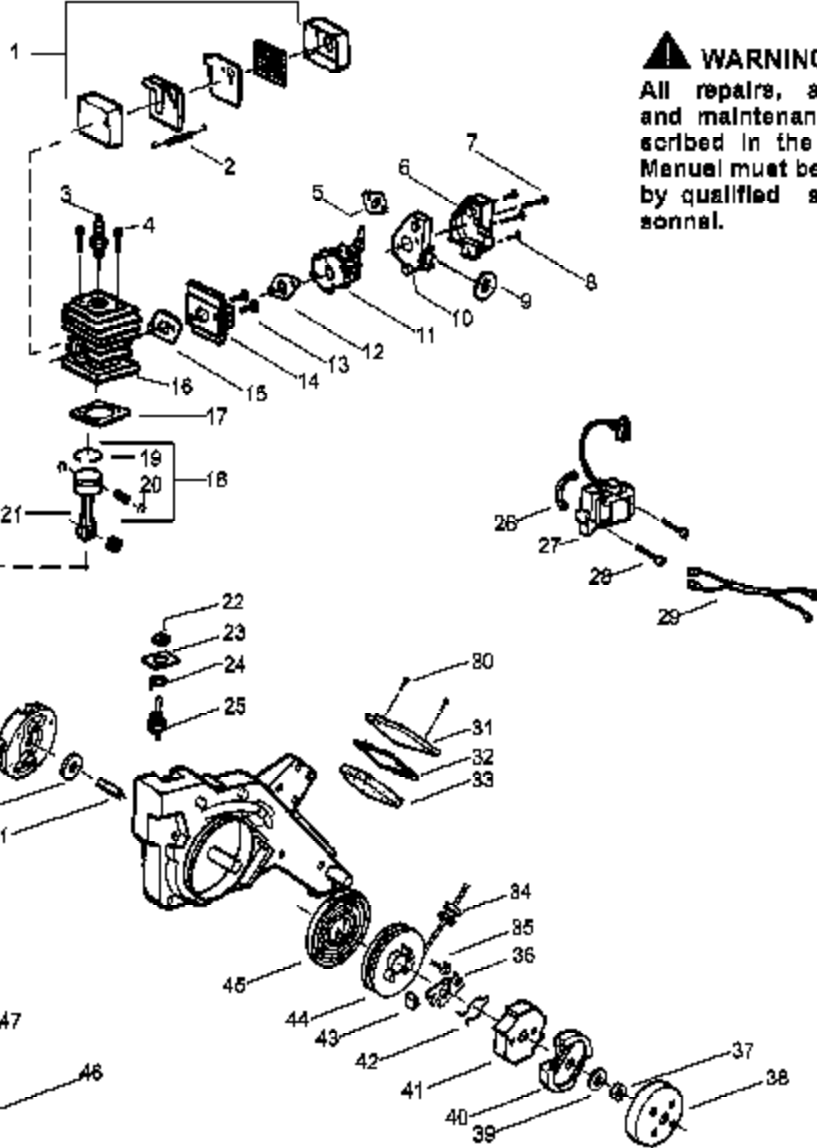

TYPE 1

Please refer to the service note at the end of the IPL before ordering parts.

Spark
Arrestor
Kit

66

Gasket
Kit

67

New Style

WARNING

All repairs, adjustments and maintenance not described in the Operator's Manual must be performed by qualified service personnel.

Ref #	Part Number	Qty	Description
1	530069989		Kit-Muffler Old Style (Incl.#3)
1	530071309		Kit-Muffler New Style (Incl.#3)
2	530016197		Spring-Muffler Old Style
2	530042088		Spring-Muffler New Style
3	952030201		Plug-Spark (RCJ-8Y)
4	530015953		Screw
5	530069913		Gasket-Carb/Bracket(kit)
6	530036622		Cover-Air Box
7	530015887		Screw
8	530015886		Screw
9	530069913		Seal-Foam (kit)
10	530036626		Base-Air Box
11	530069654	PE550 Gas Engine Assembly Type 1	Kit-Carb (W/1308)
12	530069913		Gasket-Carb.(kit)
13	530016014		Screw
14	530052236		Adapter-Carb.
15	530069913		Gasket-Cyl./Carb. (kit)
16	530069757		Kit-Cylinder
17	530069913		Gasket-Cyl. (kit)
18	530069987		Kit-Piston (Incl.20,pin)
19	530015162		Retainer-Pin
20	530012472		Ring-Piston
21	530069615		Kit-Conn. Rod Assy.
22	530016038		Boot-Switch w/nut
23	530053921		Plate-Switch Indicator
24	530037066		Terminal-Grounding
25	530053920		Assy-Gound Switch (Incl. 22-24)
26	530036145		Spacer-Module
27	530039163		Module-Ignition
28	530015954		Screw
29	530014655		Assy-Switch Wire
30	530015983		Screw
31	530036631		Cover-Air Filter
32	530069913		Gasket-Cover (kit)
33	530036664		Foam-Air Filter
34	530037224		Eyelet
35	530016080		Screw
36	530042073		Cam-Starter
37	530626605		Nut
38	530036665		Drum-Clutch
39	530015127		Washer-Flywheel
40	530014832		Assy-Clutch
41	530036922		Cup-Starter
42	530042072		Wire-Starter Dog
43	530027162		Dog-Starter
44	530069418		Kit-Starter Pulley (Incl.35)
45	530037229		Spring-Starter
46	530053725		Isolator-Crankcase
47	530047878		Assy-Fuel Tank
48	530014347		Assy-Fuel Cap
49	530069599		Kit-Fuel Line
50	530014815		Assy-Fuel Pick-up
51	530036927		Spacer-Flywheel
52	530015828		Washer-Flat
53	530039149		Assy-Flywheel
54	530014906		Assy-C/shaft & C/case (Incl. 55-58, & 63-65)