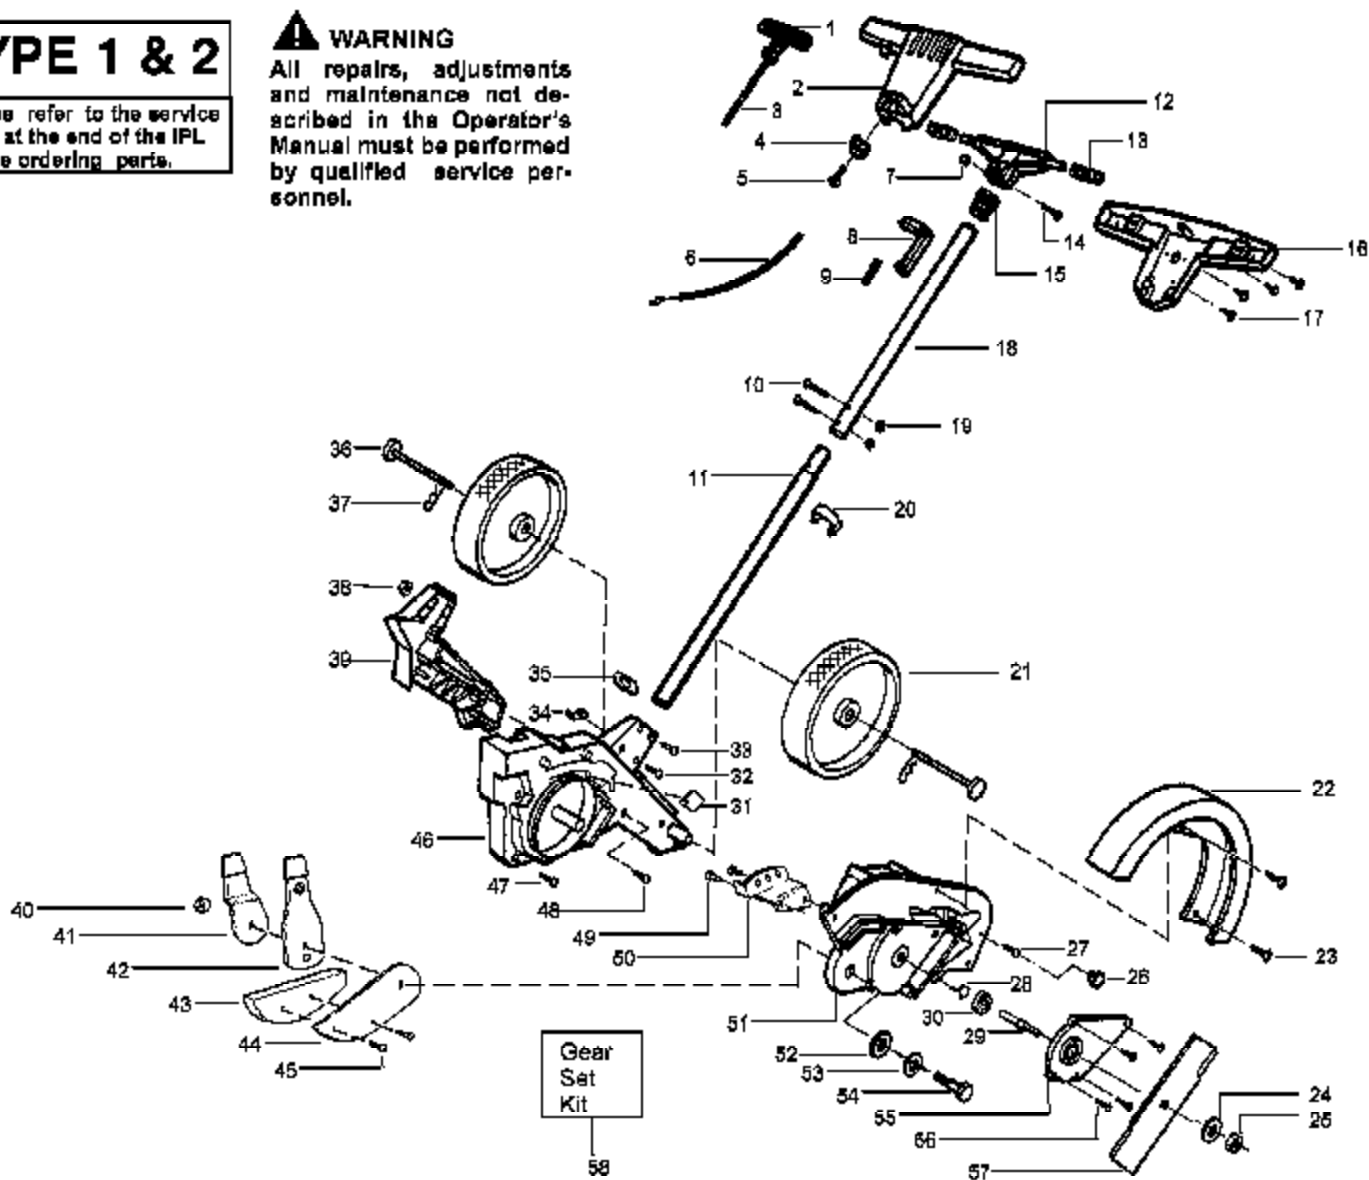

TYPE 1 & 2

Please refer to the service note at the end of the IPL before ordering parts.

WARNING
All repairs, adjustments and maintenance not described in the Operator's Manual must be performed by qualified service personnel.

Ref #	Part Number	Qty	Description
1	530027569		Handle-Starter
2	530036677		Handle-Upper
3	530069421		Kit-Rope
4	530036985		Eyelet-Handle
5	530015241		Screw
6	530036674		Assy-Throttle Cable
7	530015768		Locknut
8	530036673		Trigger-Throttle
9	530036982		Spring-Throttle
10	530015999		Bolt-Shoulder Tube
11	530095103		Tube-Lower Handle
12	530036983		Coupling-Handle
13	530036981	PE550 Gas Spring	Spring-Isolator
14	530015774	Handle, Chassis & Bar Asse	Screw
15	530036984		Spring-Handle
16	530036676		Handle-Lower
17	503210719		Screw
18	530095104		Tube-Upper Handle
19	530015768		Locknut
20	530015982		Clamp-Cable
21	530095663		Wheel-Rear
22	530095629		Shield-Front Blade
23	530015843		Screw
24	530016281		Washer-Belleville
25	530016032		Nut
26	530036935		Plug-Dust
27	530015770		Screw
28	530037625		Retainer Ring-Flat
29	530095070		Shaft-Output
30	530016042		Washer-Thrust
31	530038308		Retainer-Fuel Line
32	530015886		Screw
33	530015774		Screw
34	530015922		Nut-Speed
35	530019199		Gasket-Tube
36	530015997		Pin-Axle
37	530016002		Bridge-Pin
38	530015768		Locknut
39	530038301		Cover-Axle
40	530016063		Nut-Swing Arm
41	~n/a		Lever-Limiter
42	530053792		Assy-Lever Adjustment
43	530054071		Foot-Skid
44	530053501		Arm-Swing
45	530015814		Screw
46	530038299		Housing-Fan
47	530016386		Screw
48	530015940		Screw
49	530015814		Screw
50	530053544		Plate-Back
51	530053626		Assy-Gear Box
52	530016040		Washer-Bolt Adjust
53	530016280		Washer-Wave
54	530016275		Bolt-Shoulder
55	530036934		Assy-Bearing Holder
56	530015814		Screw