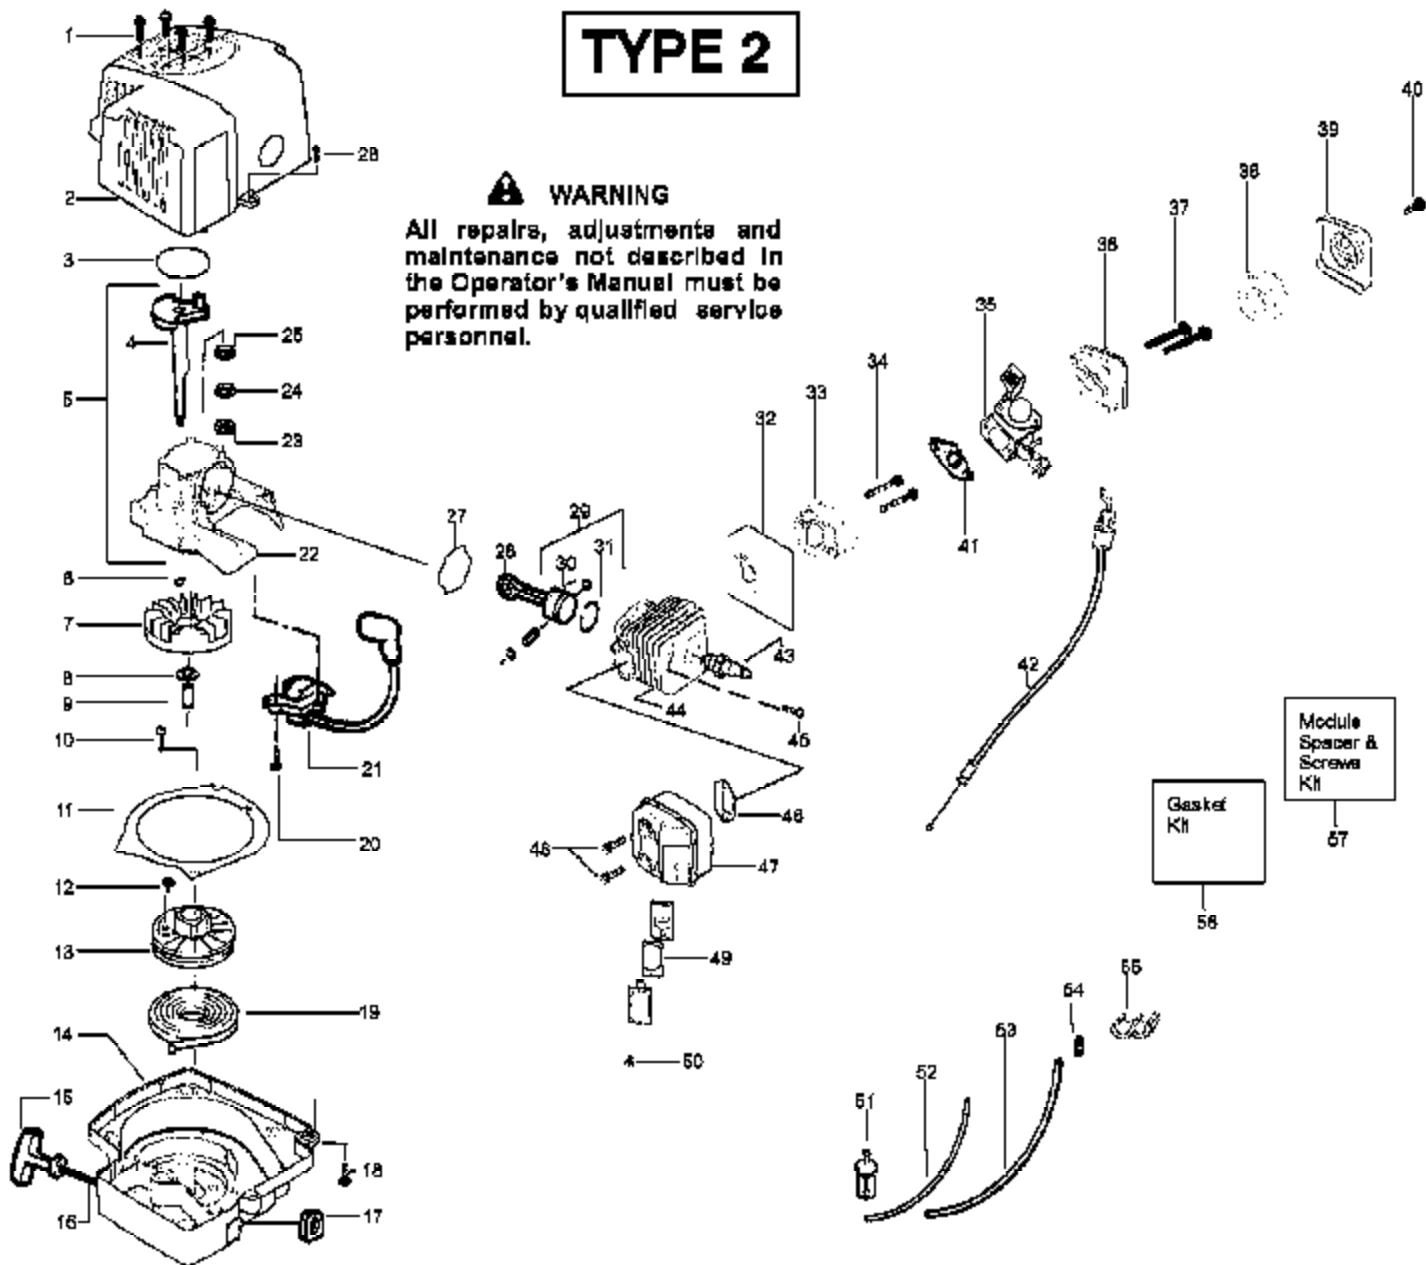

TYPE 2

WARNING

All repairs, adjustments and maintenance not described in the Operator's Manual must be performed by qualified service personnel.

Ref #	Part Number	Qty	Description
1	530016386		Screw
2	530055790		Assy-Shroud/H'shield
3	530071486		O-Ring-C'case (kit)
4	530028802		Assy-Crankshaft
5	530071681		Assy-C/case-C/shaft (Incl. #4,6 & 23-25)
6	530015941		Ring-Retainer-C'shaft
7	530069886		Assy-Flywheel
8	530015828		Washer-Flat
9	530055729		Spacer-Flywheel
10	530015496		Screw
11	530055681		Plate-Baffle
12	530016080		Screw
13	530069353	GHT220LE Gas Engine	Kit-Starter Pulley (Incl.# 12)
14	530055762	Engine Assembly Type 2	Assy-Fan Housing
15	530027569		Handle-Starter
16	530069232		Kit-Rope
17	530019182		Grommet-Ignition Module
18	530016386		Screw-(f/hsg to shrd)
19	530042085		Spring-Starter
20	530016357		Screw
21	530039221		Ignition Module
22	530012510		Assy-Crankcase
23	530055728		Bearing-Outer
24	530019264		Seal-Crankcase
25	530032125		Bearing-Inner
26	530015934		Screw
27	530071486		Seal-Cylinder (kit)
28	530069945		Assy-Connecting Rod
29	530071357		Kit-Piston (Incl. 30 & 31)
30	530015162		Retainer-Piston Pin
31	530055120		Ring-Piston
32	530071486		Gasket-Carb. Adapt. (kit)
33	530056403		Adapter-Carburetor
34	530016309		Screw
35	530071633		Kit-Carburetor Ass'y. (C1U-W13A)
36	530055680		Air Box
37	530016353		Screw
38	530047932		Air Filter Foam
39	530055679		Air Filter Cover
40	530015957		Screw
41	530071486		Gasket-Carburetor (kit)
42	530055547		Assy-Throttle Cable
43	952030249		Spark Plug (RCJ-6Y)
44	530071668		Kit-Cylinder
45	530015953		Screw
46	530071486		Gasket-Muffler (kit)
47	530071682		Kit-Muffler (Incl. # 46,48,49,50)
48	530016338		Bolt-Muffler
49	530071544		Kit-Spark Arrestor
50	530015241		Screw
51	530095992		Assy-Pick-up
52	530069247		Kit-Fuel Line (small)
53	530069216		Kit-Fuel Line (large)
54	530023877		Fitting-Fuel Line
55	530016103		Clip-Retainer
56	530071486		Kit-Gasket (Incl. #3,27,32,41,46)