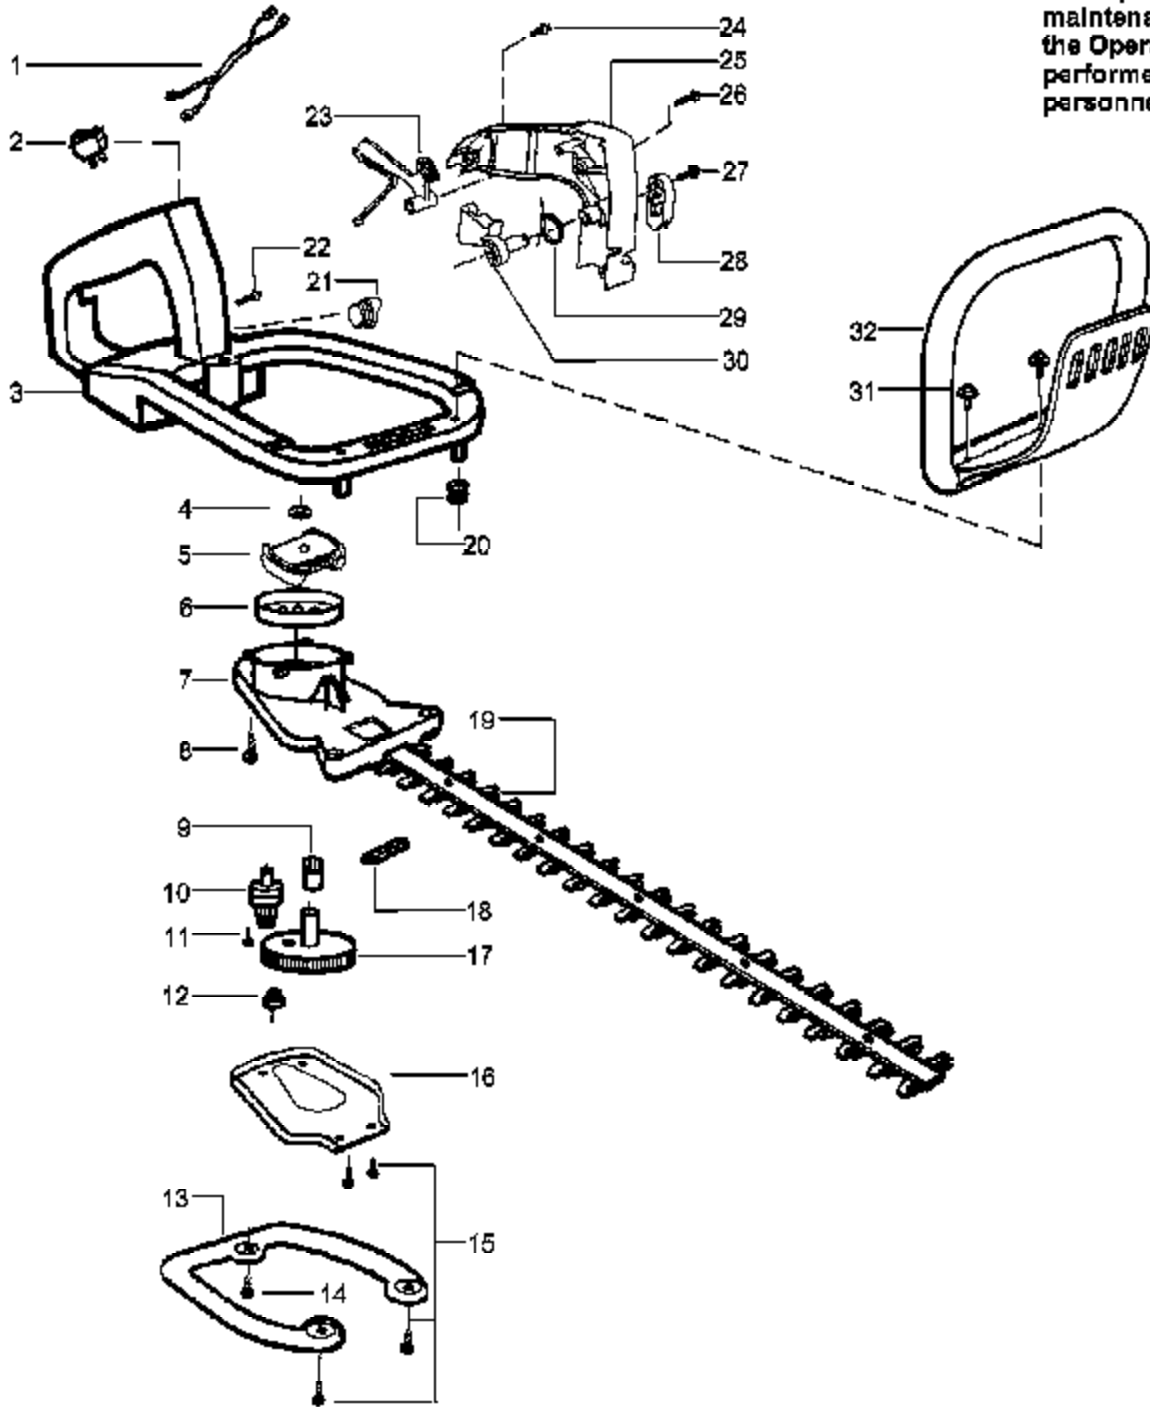

TYPE 2

WARNING

All repairs, adjustments and maintenance not described in the Operator's Manual must be performed by qualified service personnel.

Ref #	Part Number	Qty	Description
1	530054133		Assy-Leadwire/Switch (Incl.#2)
2	530029954		Switch-Ignition
3	530071656		Assy-Rear Handle & Tank
4	530015828		Washer-Clutch
5	530014396		Kit-Clutch Assy.
6	530056069		Assy-Drum
7	530096102		Assy-Gear Box (Incl.# 9-11)
8	530015886		Screw
9	530016013		Bearing-Gear
10	530096009		Assy-Pinion
11	530015805		Screw
12	530032121		Bushing-Blade
13	530036046	GHT220LE	Gas Engine
14	530015849	Handle & Blade	Plate-Isolator Blade Assembly Ty
15	530015934		Screw
16	530029916		Cover-Gear Box Plate
17	530071690		Kit-Drive Gear Ass'y. (Incl. #12)
18	530029948		Seal-Blade (Felt)
19	530403229		Assy-Blade 22"
20	530029946		Spring
21	530014871		Assy-Fuel Cap
22	530015770		Screw
23	530053900		Lockout-Throttle
24	530015934		Screw
25	530038305		Cover-Handle
26	530015940		Screw
27	530015775		Screw
28	530029958		Lever-Trigger
29	530036123		Spring-Trigger
30	530053884		Trigger
31	530015955		Screw
32	530094992		Handle-Front