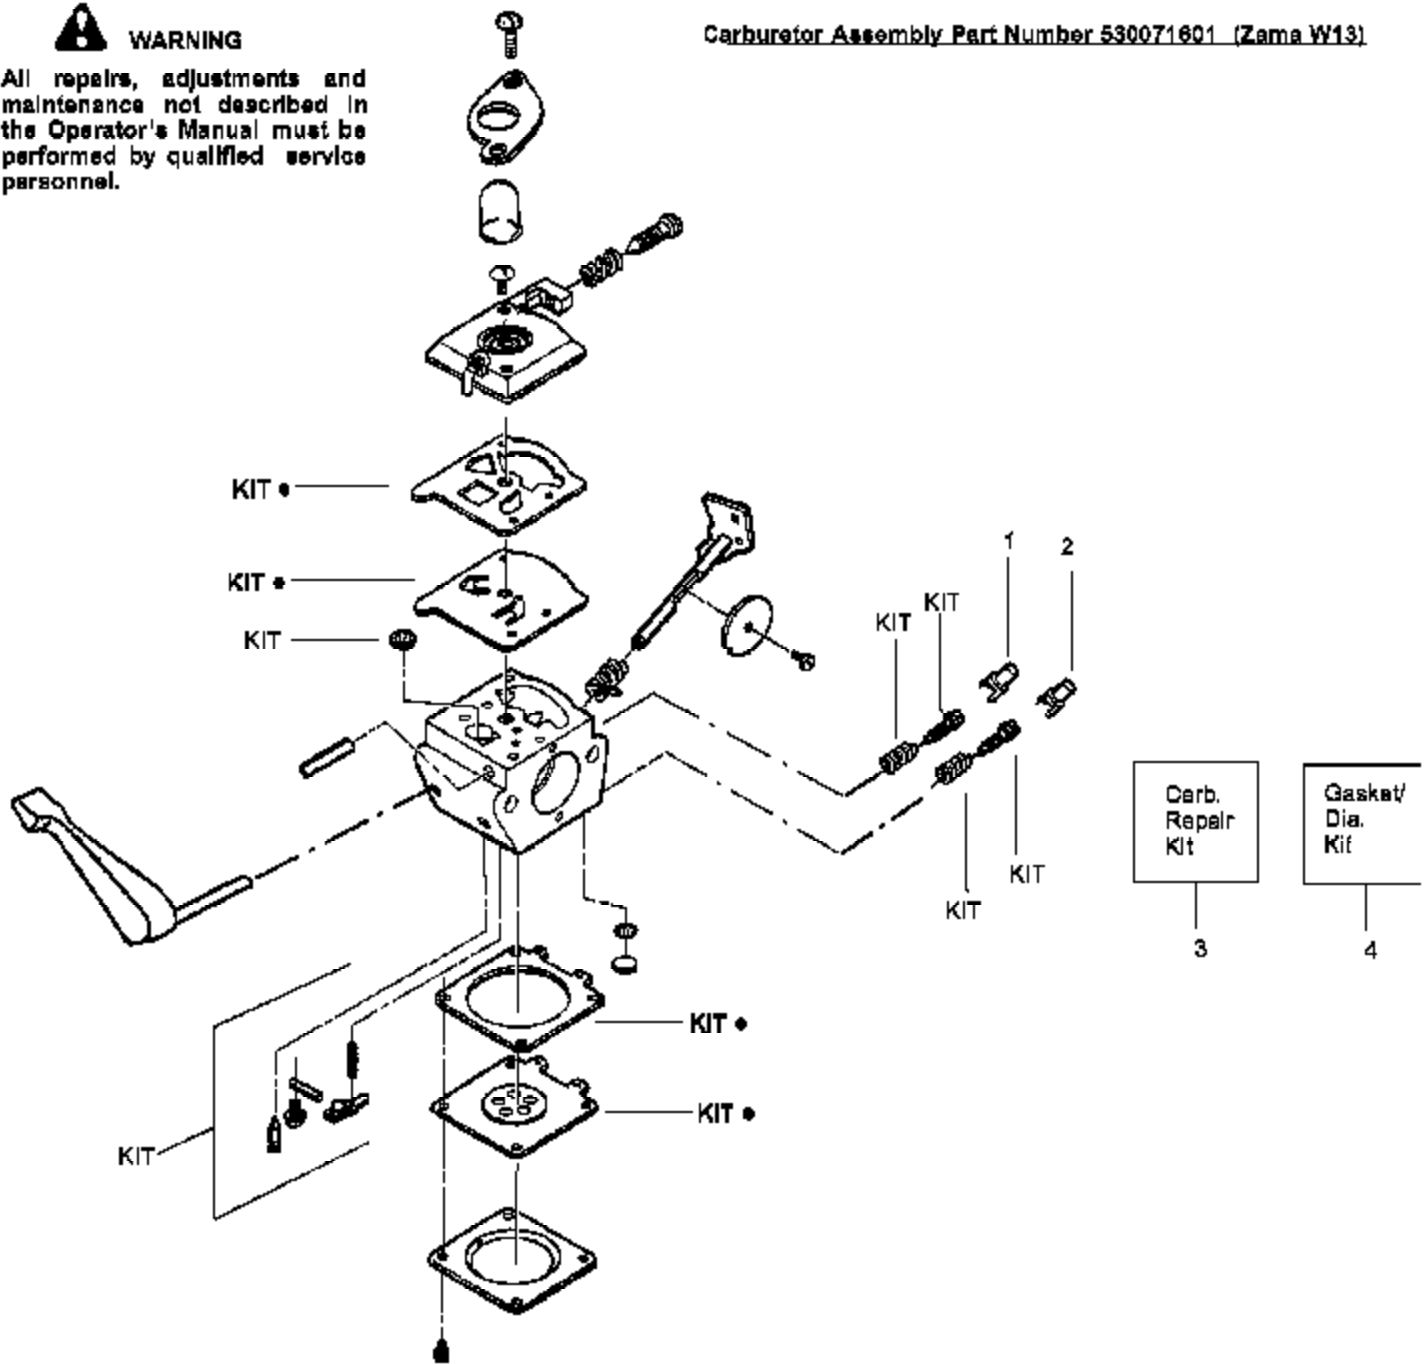

Kit - Carburetor Assy # 530071633 - C1U-W13A

Note: No Repair kits are available for this carburetor, please order the complete assembly part number 530-071633 (C1U-W13A)

Ref #	Part Number	Qty	Description
530071633	530071633		Carburetor Assembly - C1U-W13A

GHT220LE Gas Engine
Carburetor Assembly (C1U-W

WARNING

All repairs, adjustments and maintenance not described in the Operator's Manual must be performed by qualified service personnel.

Carburetor Assembly Part Number 530071601 (Zama W13)

Ref #	Part Number	Qty	Description
1	530038478		Limiter Cap-Low
2	530038479		Limiter Cap-High
3	530071354		Carburetor Repair Kit (KIT=CONTENTS)
4	530069969		Gasket/Diaphragm Kit (DOT=CONTENTS)
530071601	530071601		Carburetor Assembly - Zama W13