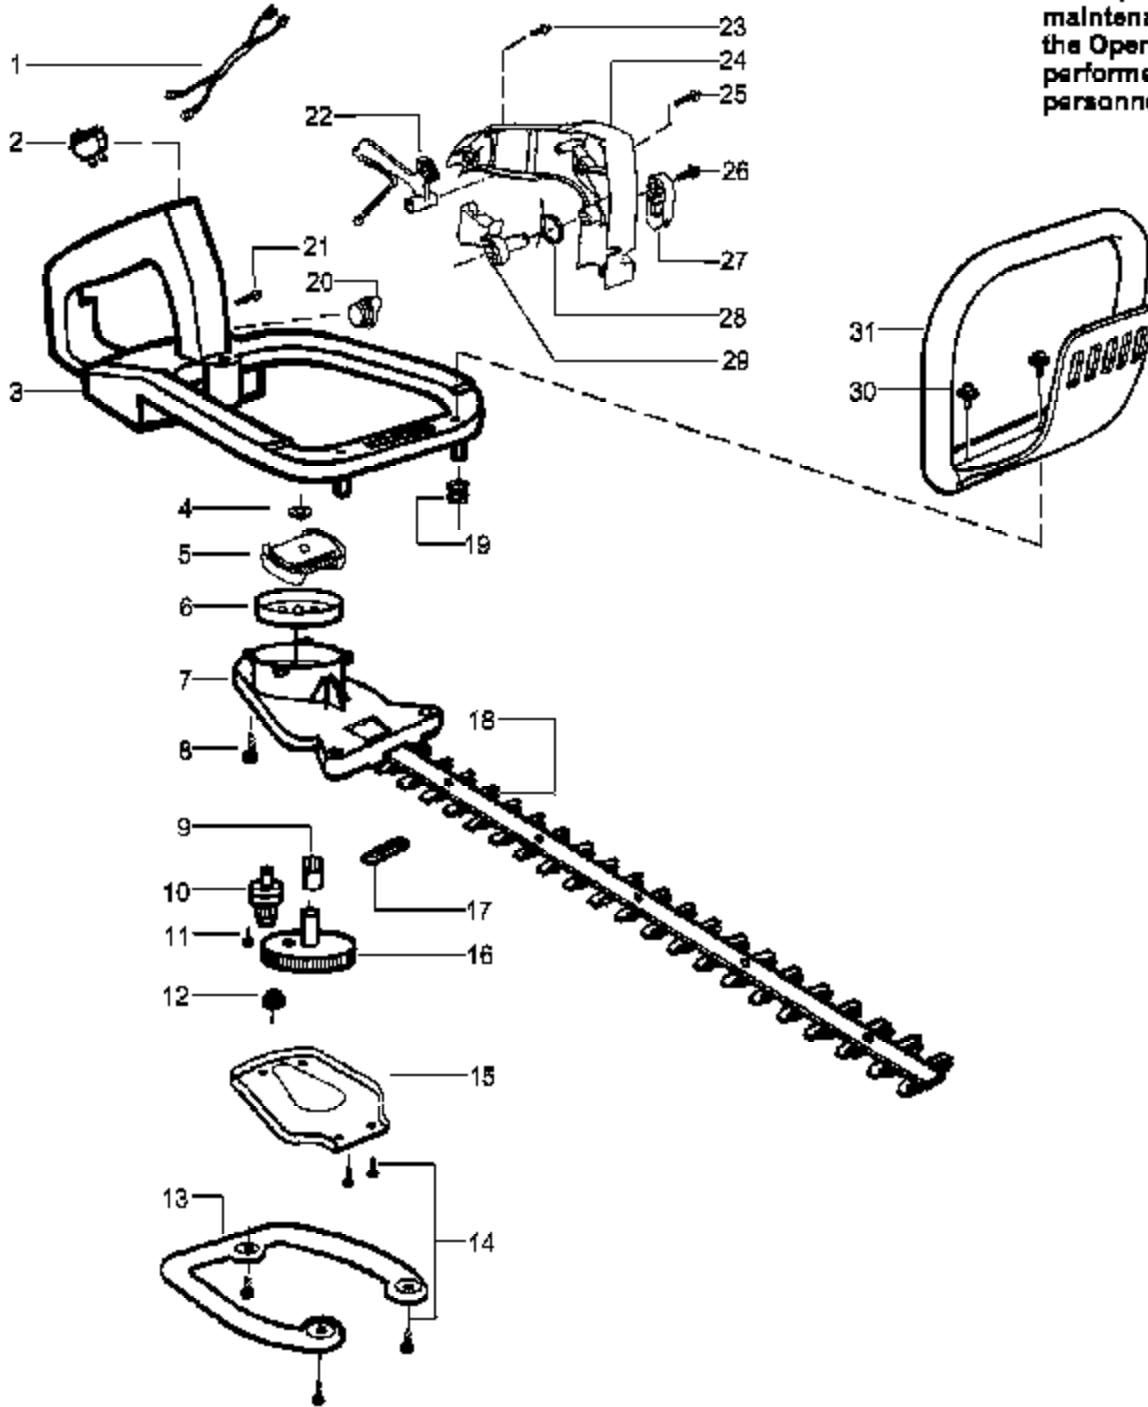

---

Ref #	Part Number	Qty	Description
56	530016103		Clip-Retainer
57	530071486		Kit-Gasket (Incl. #3, 29, 35 & 44)
	530163356		Operator Manual Not Shown
	530047459		Decal-Warning Not Shown

---

GHT220LE Gas Engine Type 1  
Engine Assembly Type 1

# TYPE 1

**WARNING**  
All repairs, adjustments and maintenance not described in the Operator's Manual must be performed by qualified service personnel.

Ref #	Part Number	Qty	Description
1	530054133		Assy-Leadwire/Switch (Incl. #2)
2	530029954		Switch-Ignition
3	530055763		Assy-Rear Handle & Tank
4	530015828		Washer-Clutch
5	530014396		Kit-Clutch Assy.
6	530056069		Assy-Drum
7	530014399		Assy-Gear Box (Incl.# 9-11)
8	530015886		Screw
9	530016013		Bearing-Gear
10	530036228		Assy-Pinion
11	530015805		Screw
12	530032121		Bushing-Blade
13	530036046	GHT220LE	Gas Engine Plate
14	530015934	Handle & Blade	Assembly Ty Screw
15	530029916		Cover-Gear Box Plate
16	530069355		Kit-Drive Gear Ass'y. (Incl. #12)
17	530029948		Seal-Blade (Felt)
18	530403229		Assy-Blade 22"
19	530029946		Spring
20	530036965		Assy-Fuel Cap
21	530015770		Screw
22	530053900		Lockout-Throttle
23	530015934		Screw
24	530038305		Cover-Handle
25	530015940		Screw
26	530015775		Screw
27	530029958		Lever-Trigger
28	530036123		Spring-Trigger
29	530053884		Trigger
30	530015955		Screw
31	530094992		Handle-Front