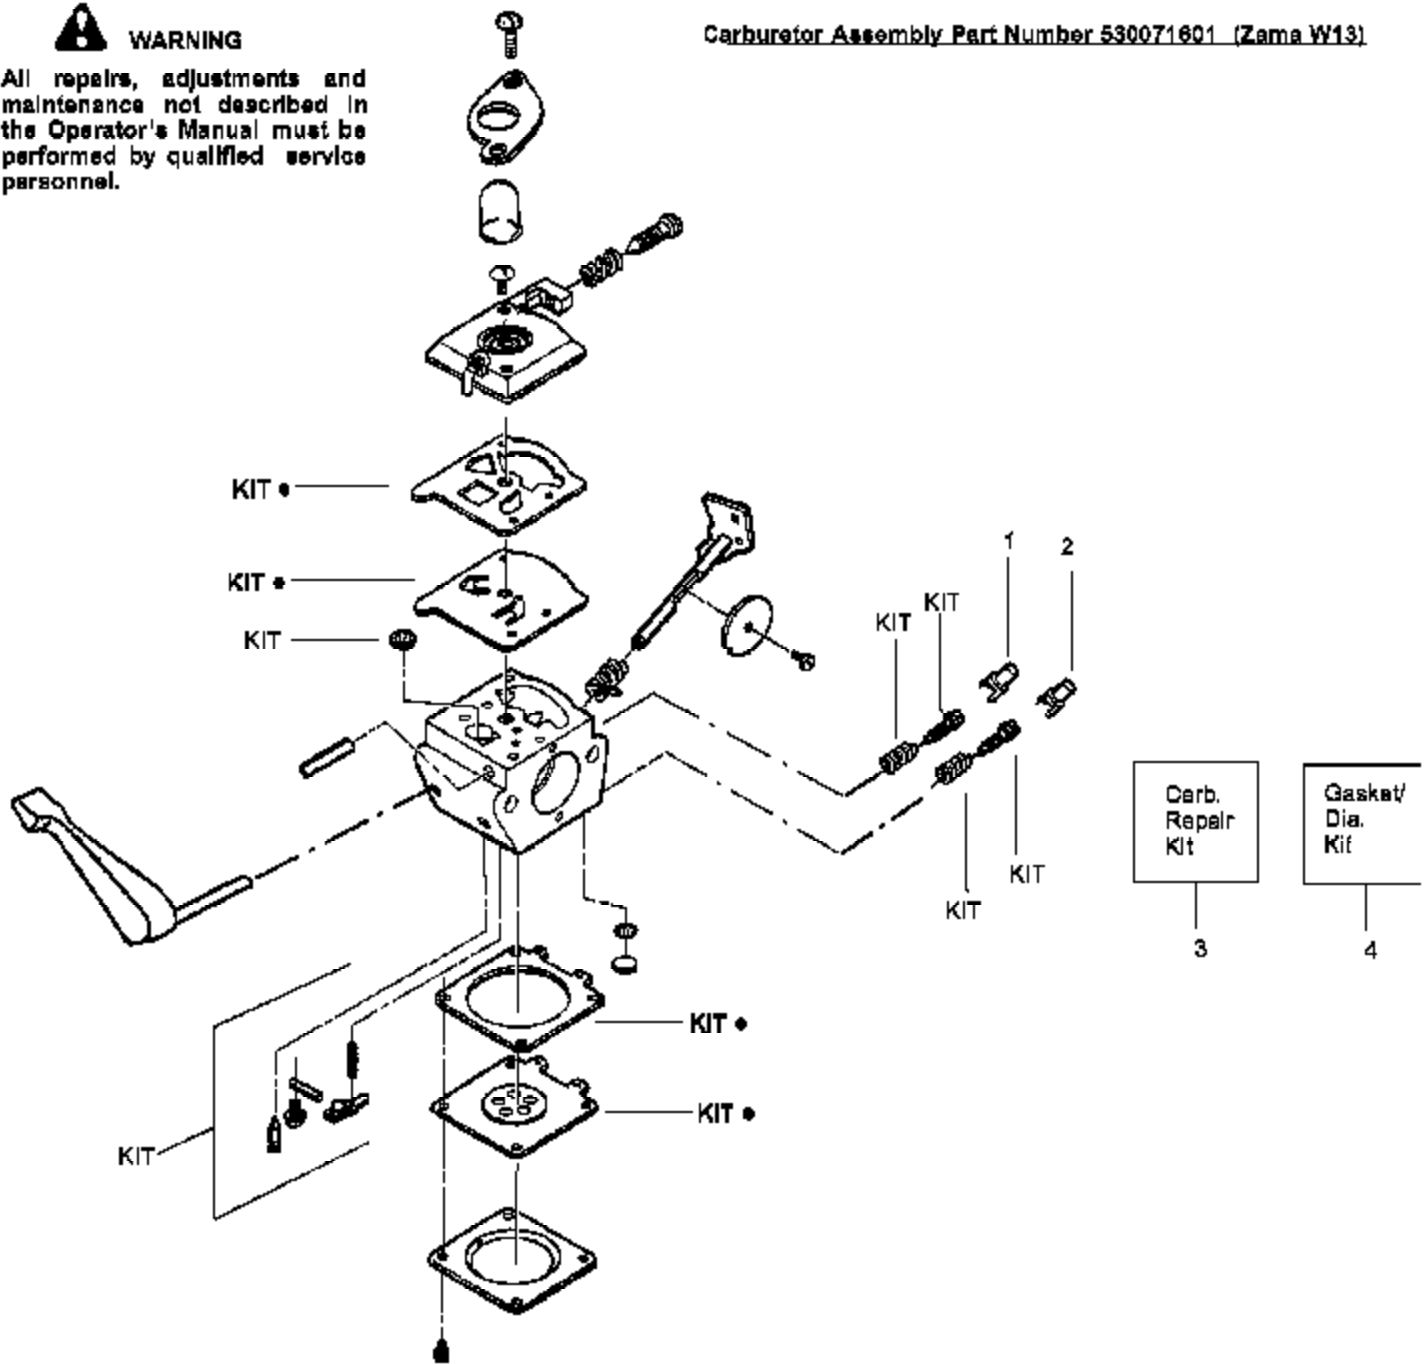

**Kit - Carburetor Assy # 530071633 - C1U-W13A**

Note: No Repair kits are available for this carburetor, please order the complete assembly part number 530-071633 ( C1U-W13A )

---

Ref #	Part Number	Qty	Description
530071633	530071633		Carburetor Assembly - C1U-W13A

---

GHT220LE Gas Engine  
Carburetor Assembly (C1U-W

**WARNING**

All repairs, adjustments and maintenance not described in the Operator's Manual must be performed by qualified service personnel.

Carburetor Assembly Part Number 530071601 (Zama W13)

Ref #	Part Number	Qty	Description
1	530038478		Limiter Cap-Low
2	530038479		Limiter Cap-High
3	530071354		Carburetor Repair Kit (KIT=CONTENTS)
4	530069969		Gasket/Diaphragm Kit (DOT=CONTENTS)
530071601	530071601		Carburetor Assembly - Zama W13

# TYPE 1

**WARNING**  
All repairs, adjustments and maintenance not described in the Operator's Manual must be performed by qualified service personnel.

Ref #	Part Number	Qty	Description
1	530054133		Assy-Leadwire/Switch (Incl. #2)
2	530029954		Switch-Ignition
3	530055763		Assy-Rear Handle & Tank
4	530015828		Washer-Clutch
5	530014396		Kit-Clutch Assy.
6	530056069		Assy-Drum
7	530014399		Assy-Gear Box (Incl.# 9-11)
8	530015886		Screw
9	530016013		Bearing-Gear
10	530036228		Assy-Pinion
11	530015805		Screw
12	530032121		Bushing-Blade
13	530036046	GHT220LE	Gas Engine Plate
14	530015934	Handle & Blade	Assembly Ty Screw
15	530029916		Cover-Gear Box Plate
16	530069355		Kit-Drive Gear Ass'y. (Incl. #12)
17	530029948		Seal-Blade (Felt)
18	530403229		Assy-Blade 22"
19	530029946		Spring
20	530036965		Assy-Fuel Cap
21	530015770		Screw
22	530053900		Lockout-Throttle
23	530015934		Screw
24	530038305		Cover-Handle
25	530015940		Screw
26	530015775		Screw
27	530029958		Lever-Trigger
28	530036123		Spring-Trigger
29	530053884		Trigger
30	530015955		Screw
31	530094992		Handle-Front