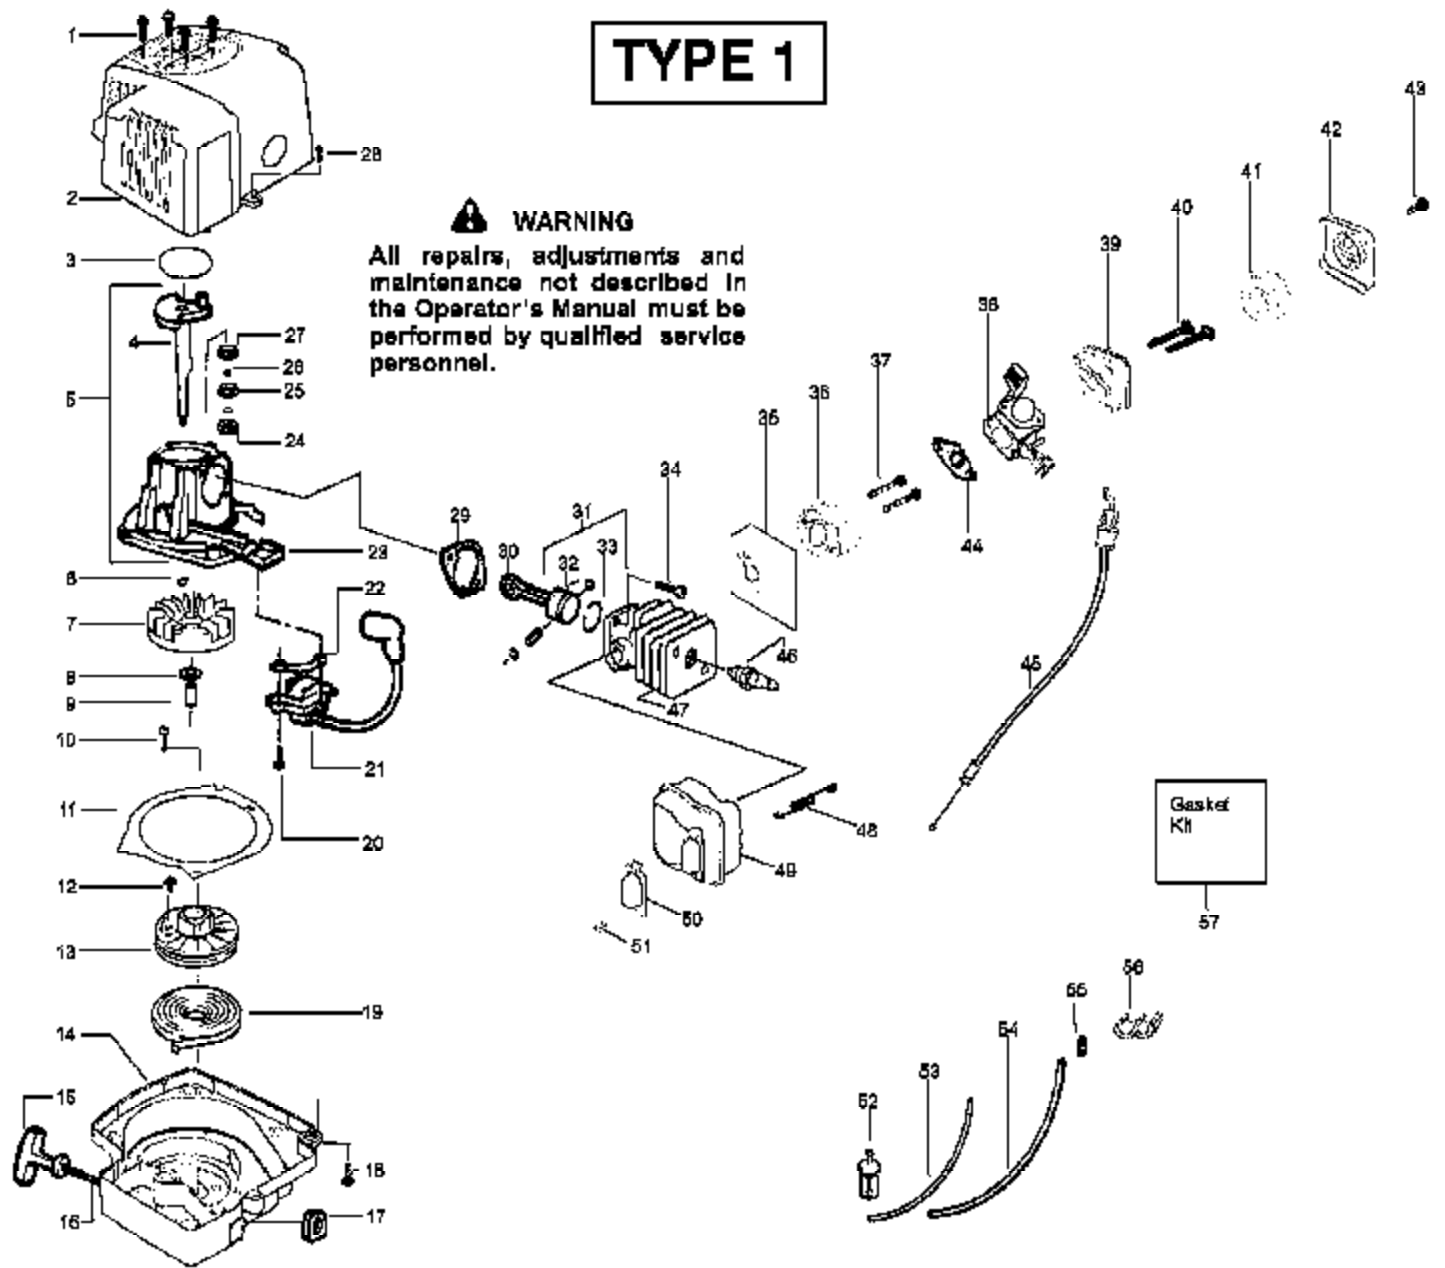

TYPE 1

WARNING

All repairs, adjustments and maintenance not described in the Operator's Manual must be performed by qualified service personnel.

Ref #	Part Number	Qty	Description
1	530016386		Screw
2	530055790		Assy-Shroud/H'shield
3	530071486		O-Ring-Shrd/C'case
4	530028802		Assy-Crankshaft
5	530071485		Assy-C/case-C/shaft (Incl. #4,6 & 23-27)
6	530015941		Ring-Retainer-C'shaft
7	530069886		Assy-Flywheel
8	530015828		Washer-Flat
9	530055729		Spacer-Flywheel
10	530015496		Screw
11	530055681		Plate-Baffle
12	530015882		Screw
13	530069353	GHT220LE Gas Engine	Kit-Starter Pulley (Incl.# 12)
14	530055762	Engine Assembly Type 1	Assy-Fan Housing
15	530027569		Handle-Starter
16	530069232		Kit-Rope
17	530019182		Grommet-Ignition Module
18	530016386		Screw-(f/hsg to shrd)
19	530042085		Spring-Starter
20	530015954		Screw
21	530039221		Ignition Module
22	530036145		Spacer-Ign. Module
23	530012462		Assy-Crankcase
24	530032124		Bearing-Outer
25	530019179		Seal-Crankcase
26	530015945		Ring-Retainer-C'case
27	530032125		Bearing-Inner
28	530015934		Screw
29	530071486		Gasket-Cylinder
30	530069945		Assy-Connecting Rod
31	530071357		Kit-Piston (Incl. 32 & 33)
32	530015162		Retainer-Piston Pin
33	530055120		Ring-Piston
34	530015953		Screw
35	530071486		Gasket-Cyl./Carb. Adapt.
36	530055459		Adapter-Carburetor
37	530016014		Screw
38	530071601		Kit-Carburetor Ass'y. (C1U-W13)
38	530071633		Kit-Carburetor Ass'y. (C1U-W13A)
39	530055680		Air Box
40	530016353		Screw
41	530047932		Air Filter Foam
42	530055679		Air Filter Cover
43	530015957		Screw
44	530071486		Gasket-Carburetor
45	530055547		Assy-Throttle Cable
46	952030150		Spark Plug(RCJ-7Y)
47	530071359		Kit-Cylinder
48	530042088		Spring-Muffler
49	530071470		Kit-Muffler
50	530071361		Kit-Spark Arrestor
51	530015241		Screw
52	530095646		Assy-Pick-up
53	530069247		Kit-Fuel Line (small)
54	530069216		Kit-Fuel Line (large)
55	530023877		Fitting-Fuel Line