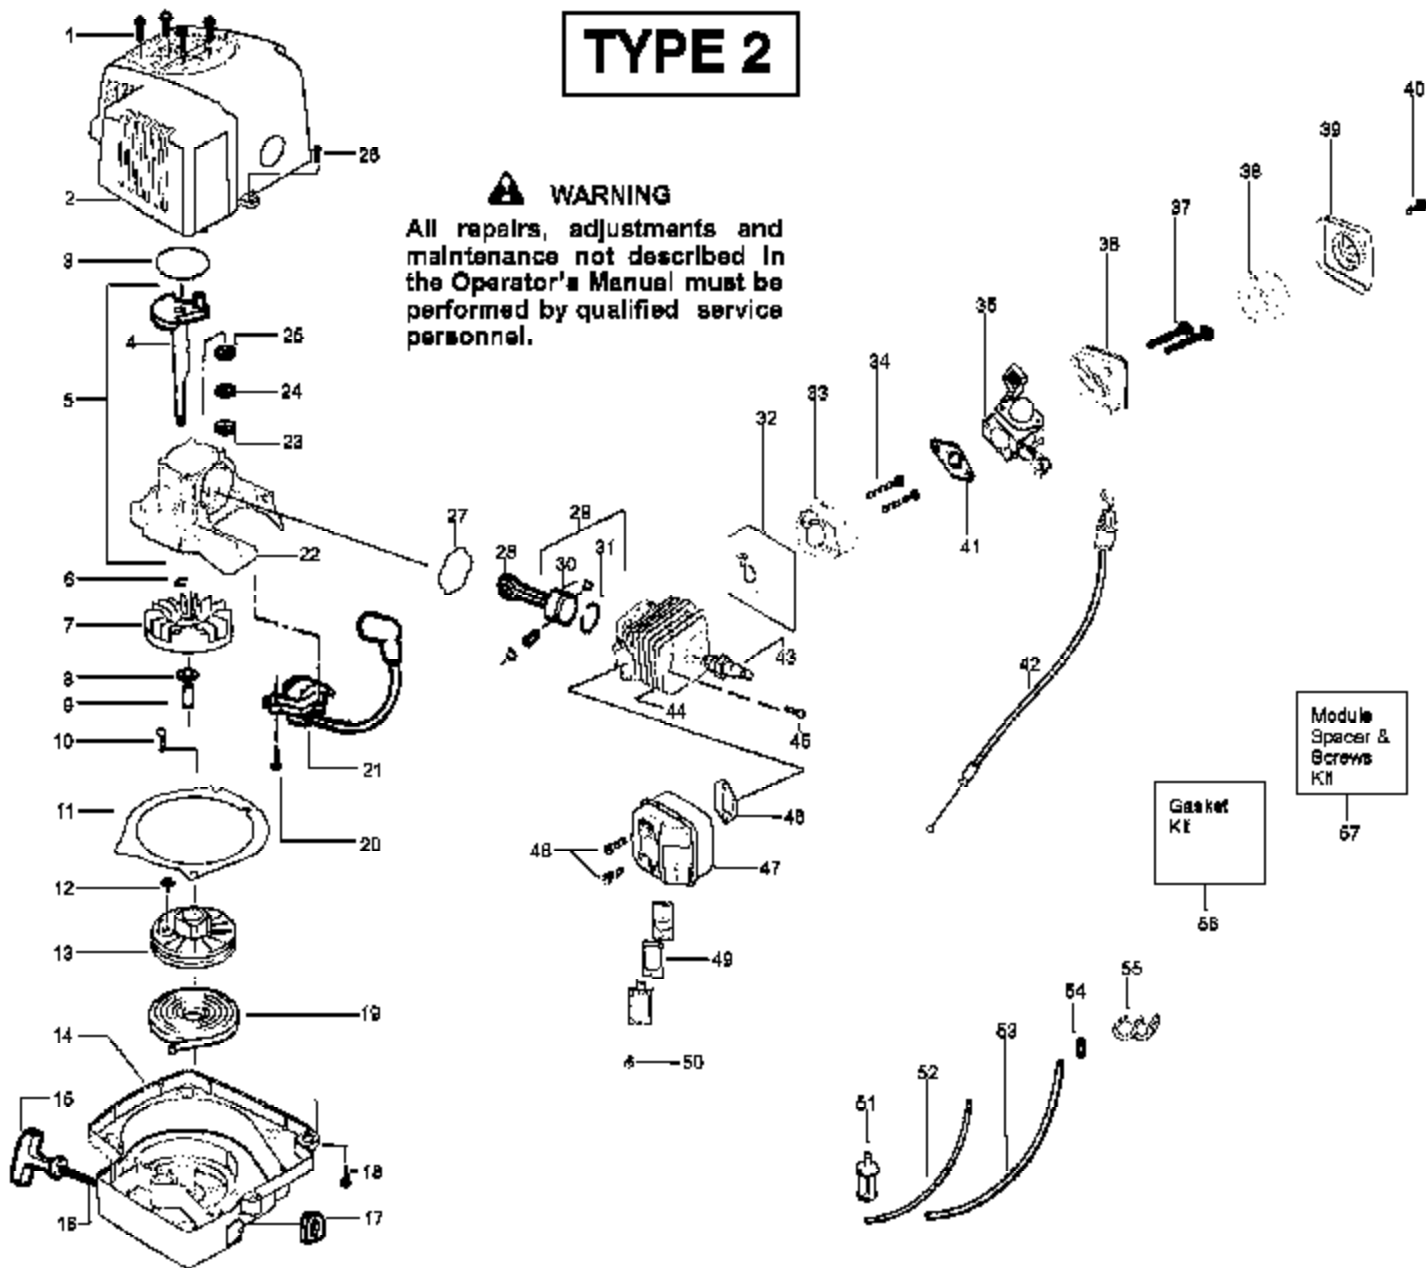

TYPE 2

WARNING

All repairs, adjustments and maintenance not described in the Operator's Manual must be performed by qualified service personnel.

Ref #	Part Number	Qty	Description
1	530016386		Screw
2	530055790		Assy-Shroud/H'shield
3	530071486		O-Ring-C'case (kit)
4	530028802		Assy-Crankshaft
5	530071681		Assy-C/case-C/shaft (Incl. #4,6 & 23-25)
6	530015941		Ring-Retainer-C'shaft
7	530069886		Assy-Flywheel
8	530015828		Washer-Flat
9	530055729		Spacer-Flywheel
10	530015496		Screw
11	530055681		Plate-Baffle
12	530016080		Screw
13	530069353	GHT180LE Gas Engine	Kit-Starter Pulley (Incl.# 12)
14	530055762	Engine Assembly Type 2	Assy-Fair Housing
15	530027569		Handle-Starter
16	530069232		Kit-Rope
17	530019182		Grommet-Ignition Module
18	530016386		Screw-(f/hsg to shrd)
19	530042085		Spring-Starter
20	530016357		Screw
21	530039221		Ignition Module
22	530012510		Assy-Crankcase
23	530055728		Bearing-Outer
24	530019264		Seal-Crankcase
25	530032125		Bearing-Inner
26	530015934		Screw
27	530071486		Seal-Cylinder (kit)
28	530069945		Assy-Connecting Rod
29	530071357		Kit-Piston (Incl. 30 & 31
30	530015162		Retainer-Piston Pin
31	530055120		Ring-Piston
32	530071486		Gasket-Carb. Adapt.(kit)
33	530056403		Adapter-Carburetor
34	530016309		Screw
35	530071633		Kit-Carburetor Ass'y. (C1U-W13A)
36	530055680		Air Box
37	530016353		Screw
38	530047932		Air Filter Foam
39	530055679		Air Filter Cover
40	530015957		Screw
41	530071486		Gasket-Carburetor(kit)
42	530055547		Assy-Throttle Cable
43	952030249		Spark Plug(RCJ-6Y)
44	530071668		Kit-Cylinder
45	530015953		Screw
46	530071486		Gasket-Muffler (kit)
47	530071682		Kit-Muffler (incl. # 46,48,49,50)
48	530016338		Bolt-Muffler
49	530071544		Kit-Spark Arrestor
50	530015241		Screw
51	530095992		Assy-Pick-up
52	530069247		Kit-Fuel Line(small)
53	530069216		Kit-Fuel Line(large)
54	530023877		Fitting-Fuel Line
55	530016103		Clip-Retainer
56	530071486		Kit-Gasket (Incl. #3,27,32,41,46)