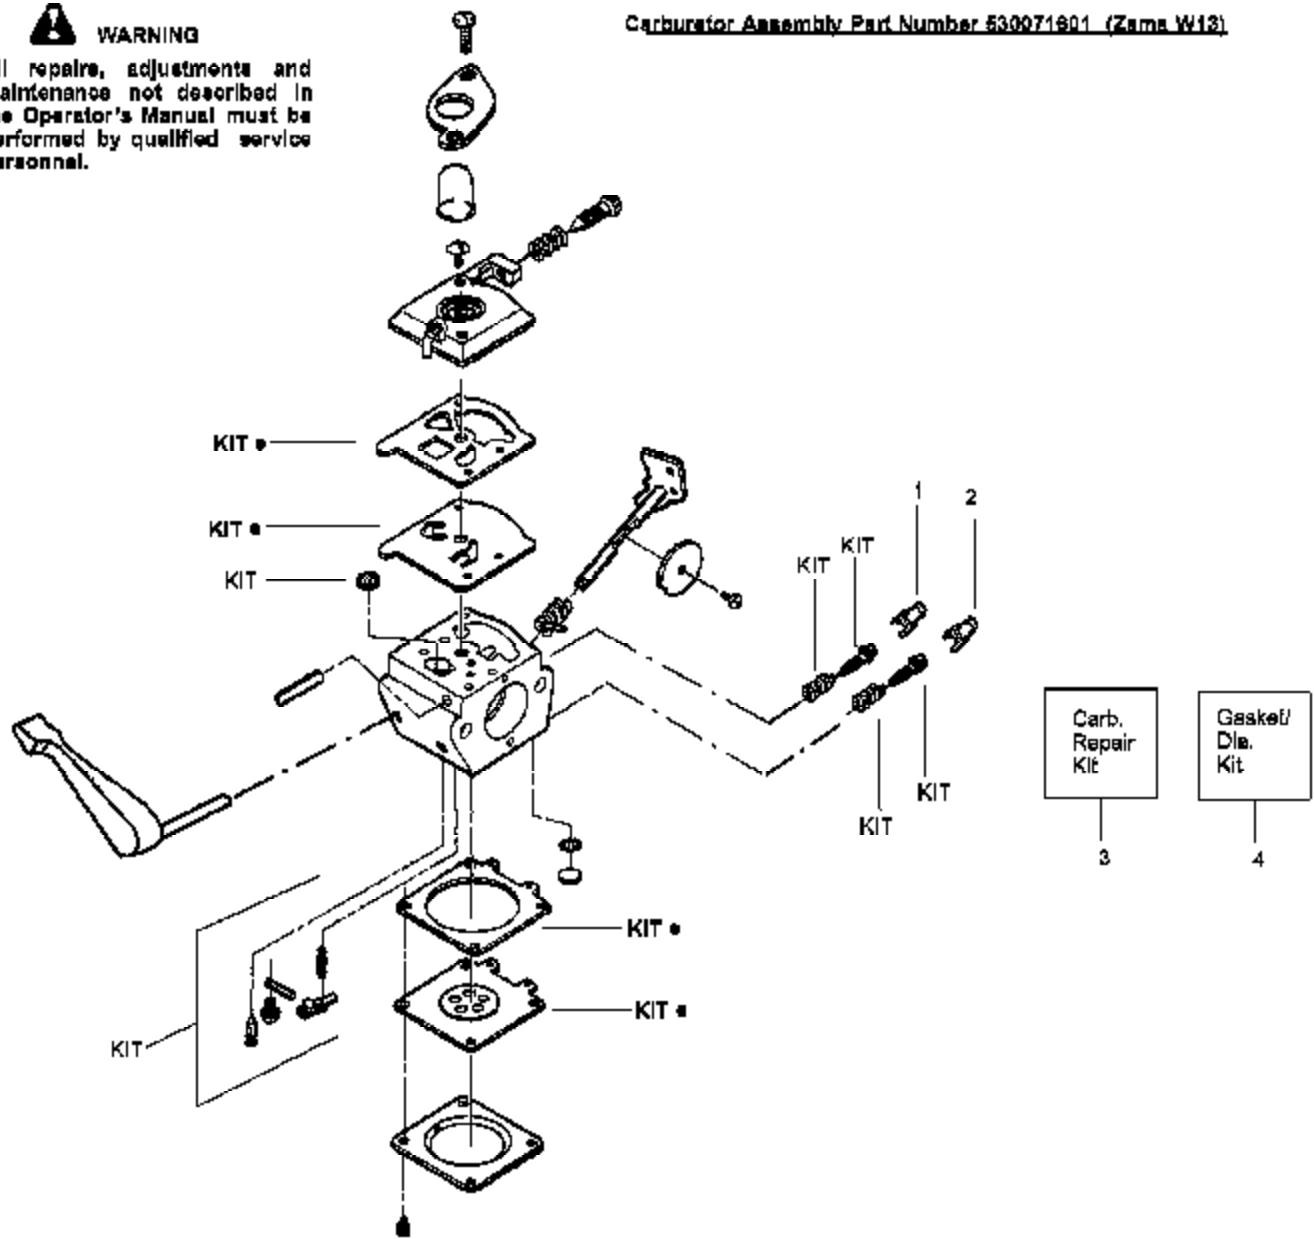

GHT180LE Gas Engine
Carburetor Assembly (C1U-W

WARNING

All repairs, adjustments and maintenance not described in the Operator's Manual must be performed by qualified service personnel.

Carburetor Assembly Part Number 530071901 (Zama W12)

Ref #	Part Number	Qty	Description
1	530038478		Limiter Cap-Low
2	530038479		Limiter Cap-High
3	530071354		Carburetor Repair Kit (KIT = CONTENTS)
4	530069969		Gasket/Diaphragm Kit (DOT = CONTENTS)
530071601	530071601		Carburetor Assembly (Zama W13)