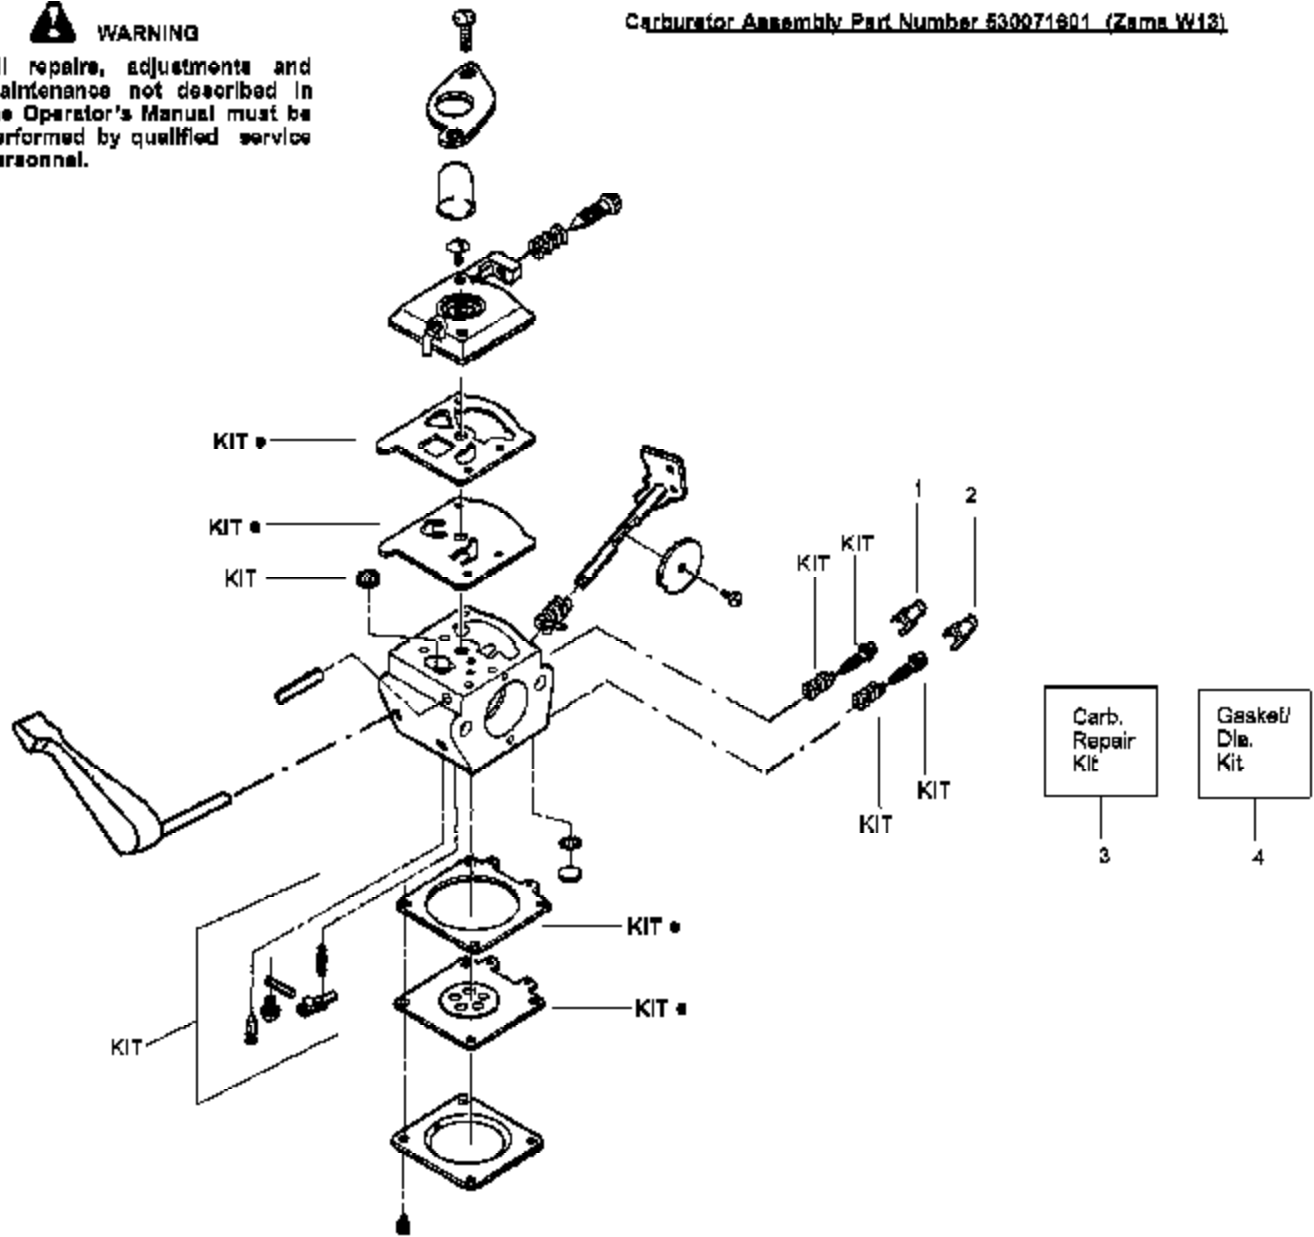

Kit - Carburetor Assy # 530071633 - C1U-W13A

Note: No Repair kits are available for this carburetor, please order the complete assembly part number 530-071633 (C1U-W13A)

Ref #	Part Number	Qty	Description
530071633	530071633		Kit-Carburetor Assy C1U-W13A

GHT180LE Gas Engine
Carburetor Assembly (C1U-W

WARNING

All repairs, adjustments and maintenance not described in the Operator's Manual must be performed by qualified service personnel.

Carburetor Assembly Part Number 530071901 (Zama W12)

Ref #	Part Number	Qty	Description
1	530038478		Limiter Cap-Low
2	530038479		Limiter Cap-High
3	530071354		Carburetor Repair Kit (KIT = CONTENTS)
4	530069969		Gasket/Diaphragm Kit (DOT = CONTENTS)
530071601	530071601		Carburetor Assembly (Zama W13)