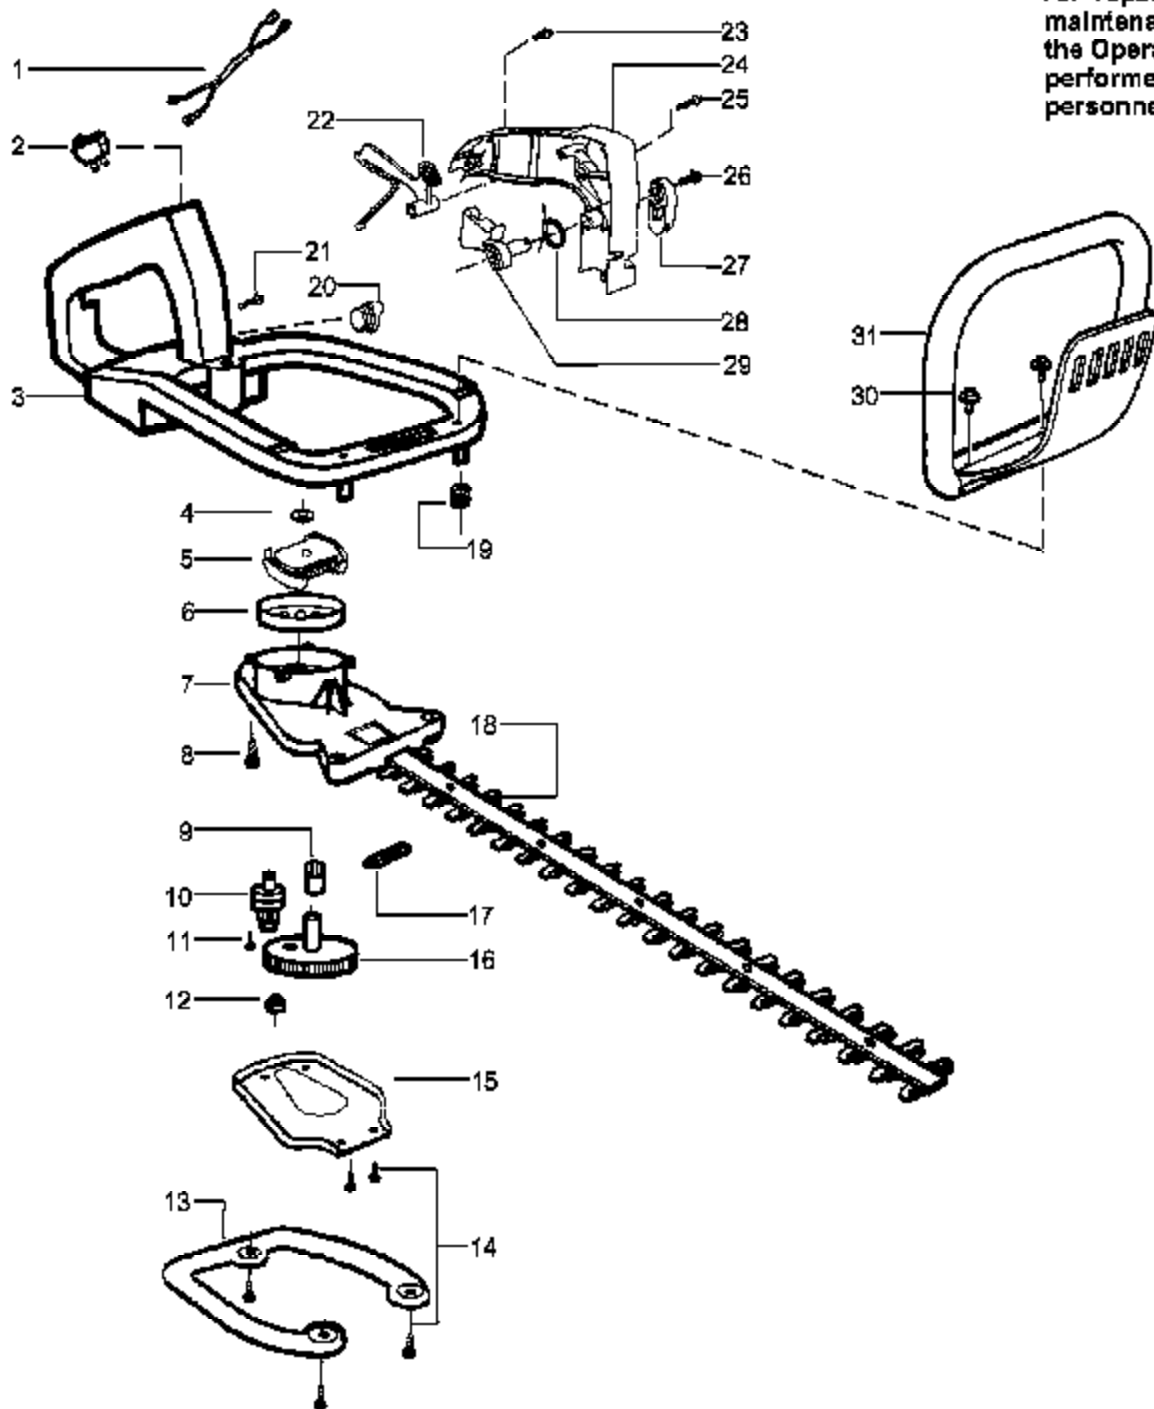

Ref #	Part Number	Qty	Description
56	530016103		Clip-Retainer
57	530071486		Kit-Gasket (Incl. #3, 29, 35 & 44)
	530163356		Operator Manual Not Shown
	530047459		Decal-Warning Not Shown

GHT180LE Gas Engine Type 1
Page 7 of 9
Engine Assembly Type 1

TYPE 1

WARNING

All repairs, adjustments and maintenance not described in the Operator's Manual must be performed by qualified service personnel.

Ref #	Part Number	Qty	Description
1	530054133		Assy-Leadwire/Switch (Incl.#2)
2	530029954		Switch-Ignition
3	530055763		Assy-Rear Handle & Tank
4	530015828		Washer-Clutch
5	530014396		Kit-Clutch Assy.
6	530056069		Assy-Drum
7	530014399		Assy-Gear Box (incl.# 9-11)
8	530015886		Screw
9	530016013		Bearing-Gear
10	530036228		Assy-Pinion
11	530015805		Screw
12	530032121		Bushing-Blade
13	530036046	GHT180LE	Gas Engine Plate
14	530015934	Handle & Blade	Assembly Ty Screw
15	530029916		Cover-Gear Box Plate
16	530069355		Kit-Drive Gear Ass'y. (Incl. #12)
17	530029948		Seal-Blade (Felt)
18	530403228		Assy-Blade 19"
19	530029946		Spring
20	530036965		Assy-Fuel Cap
21	530015770		Screw
22	530053900		Lockout-Throttle
23	530015934		Screw
24	530038305		Cover-Handle
25	530015940		Screw
26	530015775		Screw
27	530029958		Lever-Trigger
28	530036123		Spring-Trigger
29	530053884		Trigger
30	530015955		Screw
31	530094992		Handle-Front