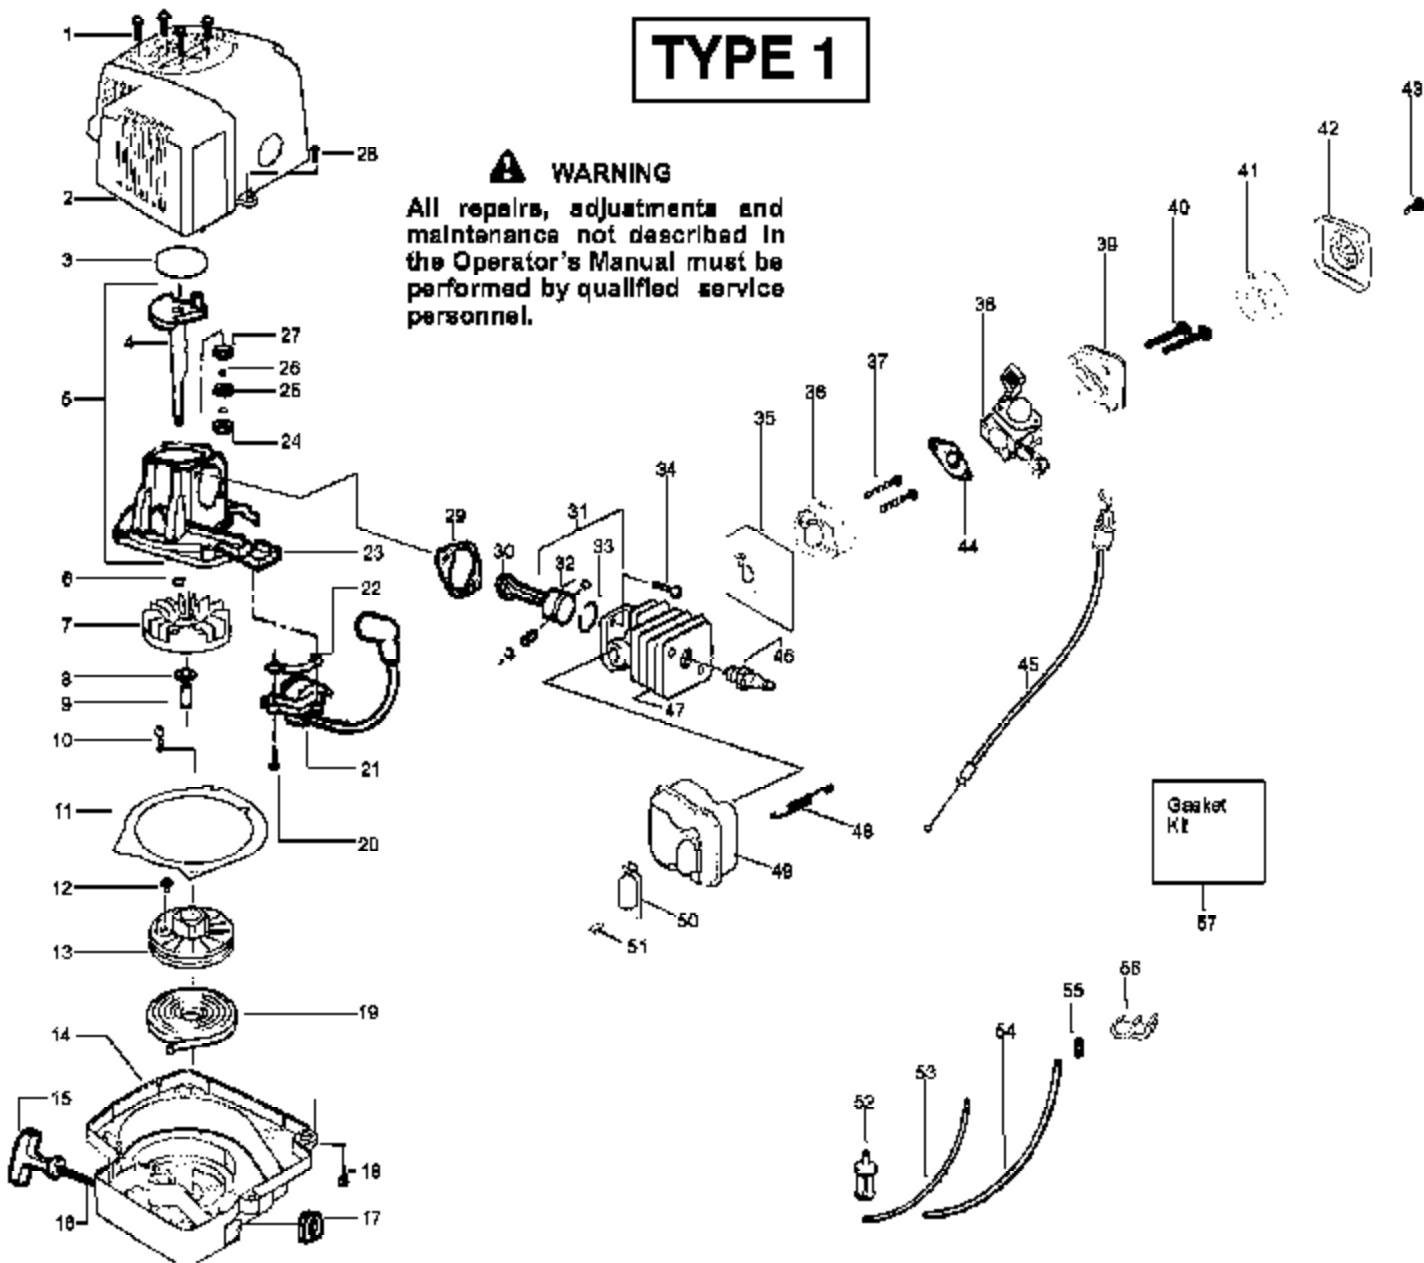

TYPE 1

⚠ WARNING

All repairs, adjustments and maintenance not described in the Operator's Manual must be performed by qualified service personnel.

Ref #	Part Number	Qty	Description
1	530016386		Screw
2	530055790		Assy-Shroud/H'shield
3	530071486		O-Ring-Shrd/C'case
4	530028802		Assy-Crankshaft
5	530071485		Assy-C/case-C/shaft (Incl. #4,6 & 23-27)
6	530015941		Ring-Retainer-C'shaft
7	530069886		Assy-Flywheel
8	530015828		Washer-Flat
9	530055729		Spacer-Flywheel
10	530015496		Screw
11	530055681		Plate-Baffle
12	530015882		Screw
13	530069353	GHT180LE Gas Engine	Kit-Starter Pulley (Incl.# 12)
14	530055762	Engine Assembly Type 1	Assy-Fan Housing
15	530027569		Handle-Starter
16	530069232		Kit-Rope
17	530019182		Grommet-Ignition Module
18	530016386		Screw-(f/hsg to shrd)
19	530042085		Spring-Starter
20	530015954		Screw
21	530039221		Ignition Module
22	530036145		Spacer-Ign. Module
23	530012462		Assy-Crankcase
24	530032124		Bearing-Outer
25	530019179		Seal-Crankcase
26	530015945		Ring-Retainer-C'case
27	530032125		Bearing-Inner
28	530015934		Screw
29	530071486		Gasket-Cylinder
30	530069945		Assy-Connecting Rod
31	530071357		Kit-Piston (Incl. 32 & 33)
32	530015162		Retainer-Piston Pin
33	530055120		Ring-Piston
34	530015953		Screw
35	530071486		Gasket-Cyl./Carb. Adapt.
36	530055459		Adapter-Carburetor
37	530016014		Screw
38	530071601		Kit-Carburetor Ass'y. (C1U-W13)
38	530071633		Kit-Carburetor Ass'y. (C1U-W13A)
39	530055680		Air Box
40	530016353		Screw
41	530047932		Air Filter Foam
42	530055679		Air Filter Cover
43	530015957		Screw
44	530071486		Gasket-Carburetor
45	530055547		Assy-Throttle Cable
46	952030150		Spark Plug(RCJ-7Y)
47	530071359		Kit-Cylinder
48	530042088		Spring-Muffler
49	530071470		Kit-Muffler
50	530071361		Kit-Spark Arrestor
51	530015241		Screw
52	530095646		Assy-Pick-up
53	530069247		Kit-Fuel Line(small)
54	530069216		Kit-Fuel Line(large)
55	530023877		Fitting-Fuel Line