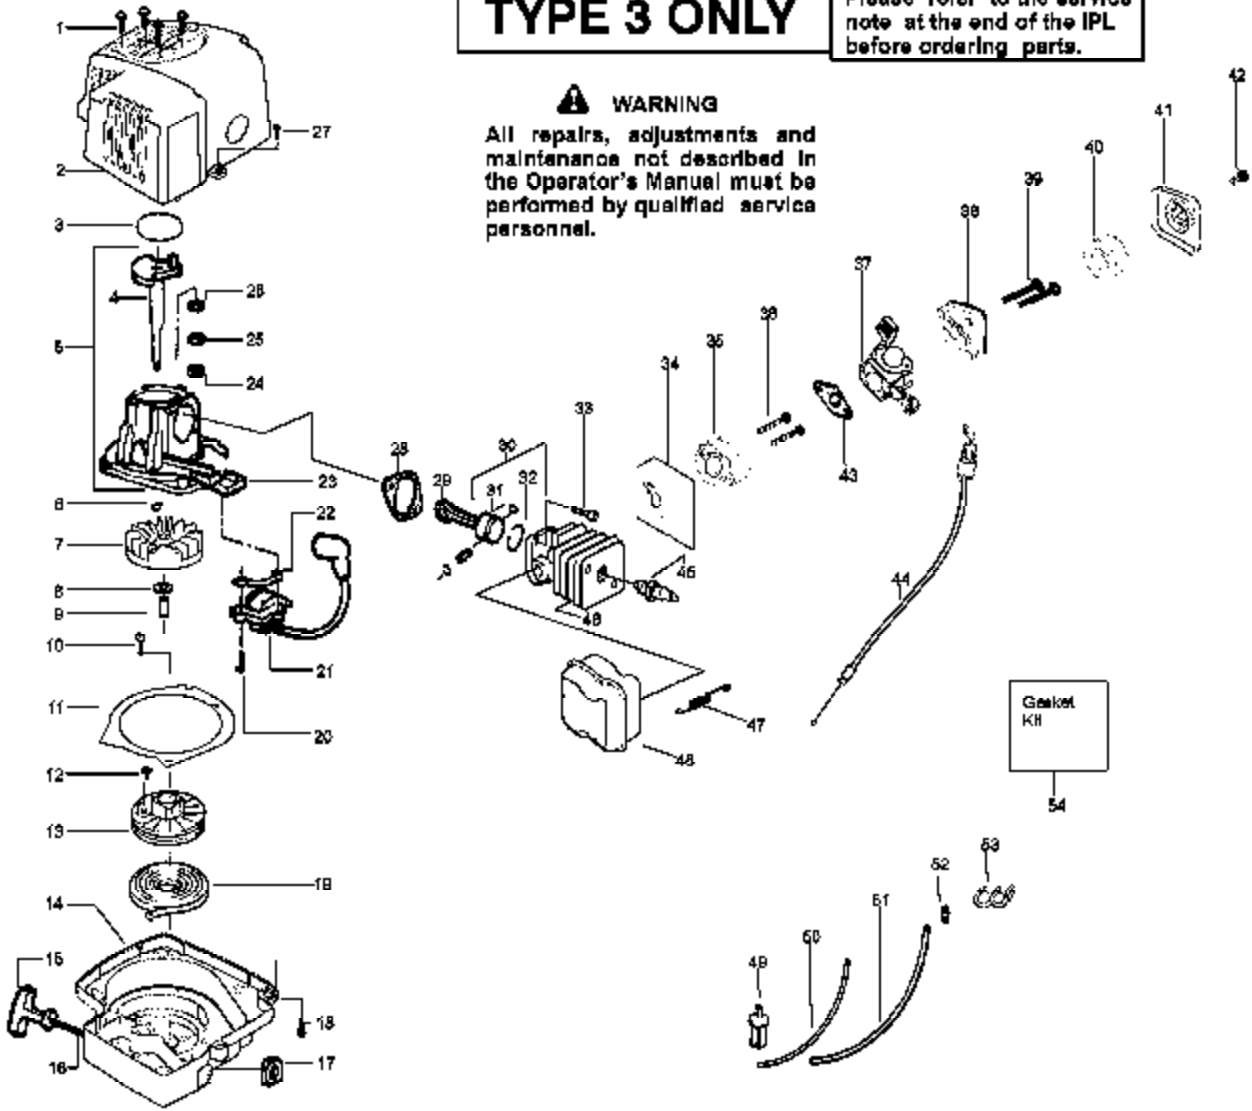

TYPE 3 ONLY

Please refer to the service note at the end of the IPL before ordering parts.

WARNING

All repairs, adjustments and maintenance not described in the Operator's Manual must be performed by qualified service personnel.

Ref #	Part Number	Qty	Description
1	530016386		Screw
2	530056450		Assy-Shroud
3	530071486		O-Ring-Shrd (kit)
4	530028802		Assy-Crankshaft
5	530071485		Assy-C/case-C/shaft (Incl. #4,6 & 24-26)
6	530015941		Ring-Retainer-C'shaft
7	530071487		Assy-Flywheel
8	530015828		Washer-Flat
9	530055729		Spacer-Flywheel
10	530015496		Screw
11	530055681		Plate-Baffle
12	530015882		Screw
13	530069353		Kit-Starter Pulley (Incl.# 12)
14	530055762		Assy-Fan Housing
15	530027569		Handle-Starter
16	530069232		Kit-Rope
17	530019182		Grommet-Ignition Module
18	530016386		Screw-(f/hsg to shrd)
19	530042085		Spring-Starter
20	530015954		Screw
21	530039163		Ignition Module
22	530036145		Spacer-Ign. Module
23	530012491		Assy-Crankcase
24	530055728		Bearing-Outer
25	530071615		Kit-Crankcase Seal
26	530032125		Bearing-Inner
27	530015934		Screw
28	530071486		Gasket-Cylinder (kit)
29	530069945		Assy-Connecting Rod
30	530071357		Kit-Piston (Incl. 31 & 32)
31	530015162		Retainer-Piston Pin
32	530055120		Ring-Piston
33	530015953		Screw
34	530071486		Gasket-Carb. Adapt.(kit)
35	530056403		Adapter-Carburetor
36	530016014		Screw
37	530071601		Kit-Carburetor Ass'y. (C1U-W13)
37	530071633		Kit-Carburetor Ass'y. (C1U-W13A)
38	530055680		Air Box
39	530016353		Screw
40	530047932		Air Filter Foam
41	530055679		Air Filter Cover
42	530015957		Screw
43	530071486		Gasket-Carburetor (kit)
44	530055547		Assy-Throttle Cable
45	952030249		Spark Plug(RCJ-6Y)
46	530071359		Kit-Cylinder
47	530042088		Spring-Muffler
48	530071574		Kit-Spark Muffler
49	530095992		Assy-Pick-up
50	530069247		Kit-Fuel Line(small)
51	530069216		Kit-Fuel Line(large)
52	530023877		Fitting-Fuel Line
53	530016103		Clip-Retainer
54	530071486		Kit-Gasket (Incl. #3, 28, 34 & 43)
	530163353		Operator Manual Not Shown