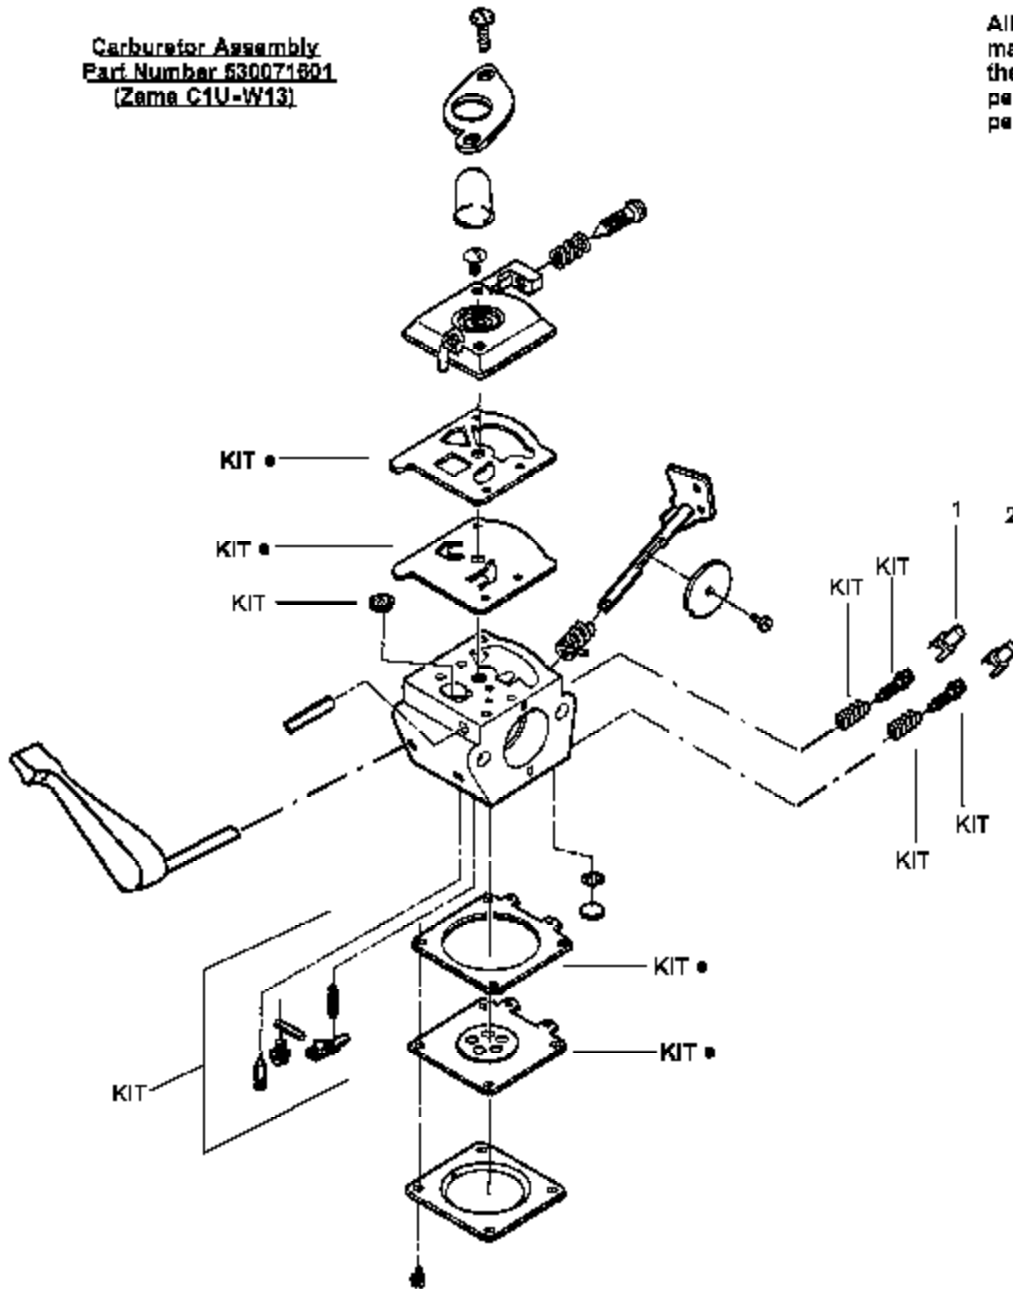

# TYPE 3,4

Please refer to the service note at the end of the IPL before ordering parts.

Carburetor Assembly  
Part Number 530071801  
(Zeme C1U-W13)

## WARNING

All repairs, adjustments and maintenance not described in the Operator's Manual must be performed by qualified service personnel.

Carb.  
Repair  
Kit

3

Gasket/  
Dia.  
Kit

4

Ref #	Part Number	Qty	Description
1	530038478		Limiter Cap-Low
2	530038479		Limiter Cap-High
3	530071517		Carburetor Repair Kit (KIT = CONTENTS)
4	530071442		Gasket/Diaphragm Kit (DOT = CONTENTS)
530071601	530071601		Carburetor Assembly (Zama C1U-W13)

**TYPE 3 ONLY**

Please refer to the service note at the end of the IPL before ordering parts.

Ref #	Part Number	Qty	Description
1	530054133		Assy-Leadwire/Switch (Incl.#2)
2	530029954		Switch-Ignition
3	530055763		Assy-Rear Handle & Tank
4	530015828		Washer-Clutch
5	530014396		Kit-Clutch Assy.
6	530056069		Assy-Drum
7	530014399		Assy-Gear Box (Incl.# 9-11)
8	530015886		Screw
9	530016013		Bearing-Gear
10	530036228		Assy-Pinion
11	530015805		Screw
12	530032121		Bushing-Blade
13	530036046		Plate-Isolator
14	530015934		Handle & Blade Assembly Ty
15	530029916		Cover-Gear Box Plate
16	530069355		Kit-Drive Gear Ass'y. (Incl. #12)
17	530029948		Seal-Blade (Felt)
18	530403228		Assy-Blade Blade 19"
18	530403229		Assy-Blade Blade 22"
19	530029946		Spring
20	530036965		Assy-Fuel Cap
21	530015770		Screw
22	530053900		Lockout-Throttle
23	530015934		Screw
24	530038305		Cover-Handle
25	530015940		Screw
26	530015775		Screw
27	530029958		Lever-Trigger
28	530036123		Spring-Trigger
29	530053884		Trigger
30	530015955		Screw
31	530094992		Handle-Front