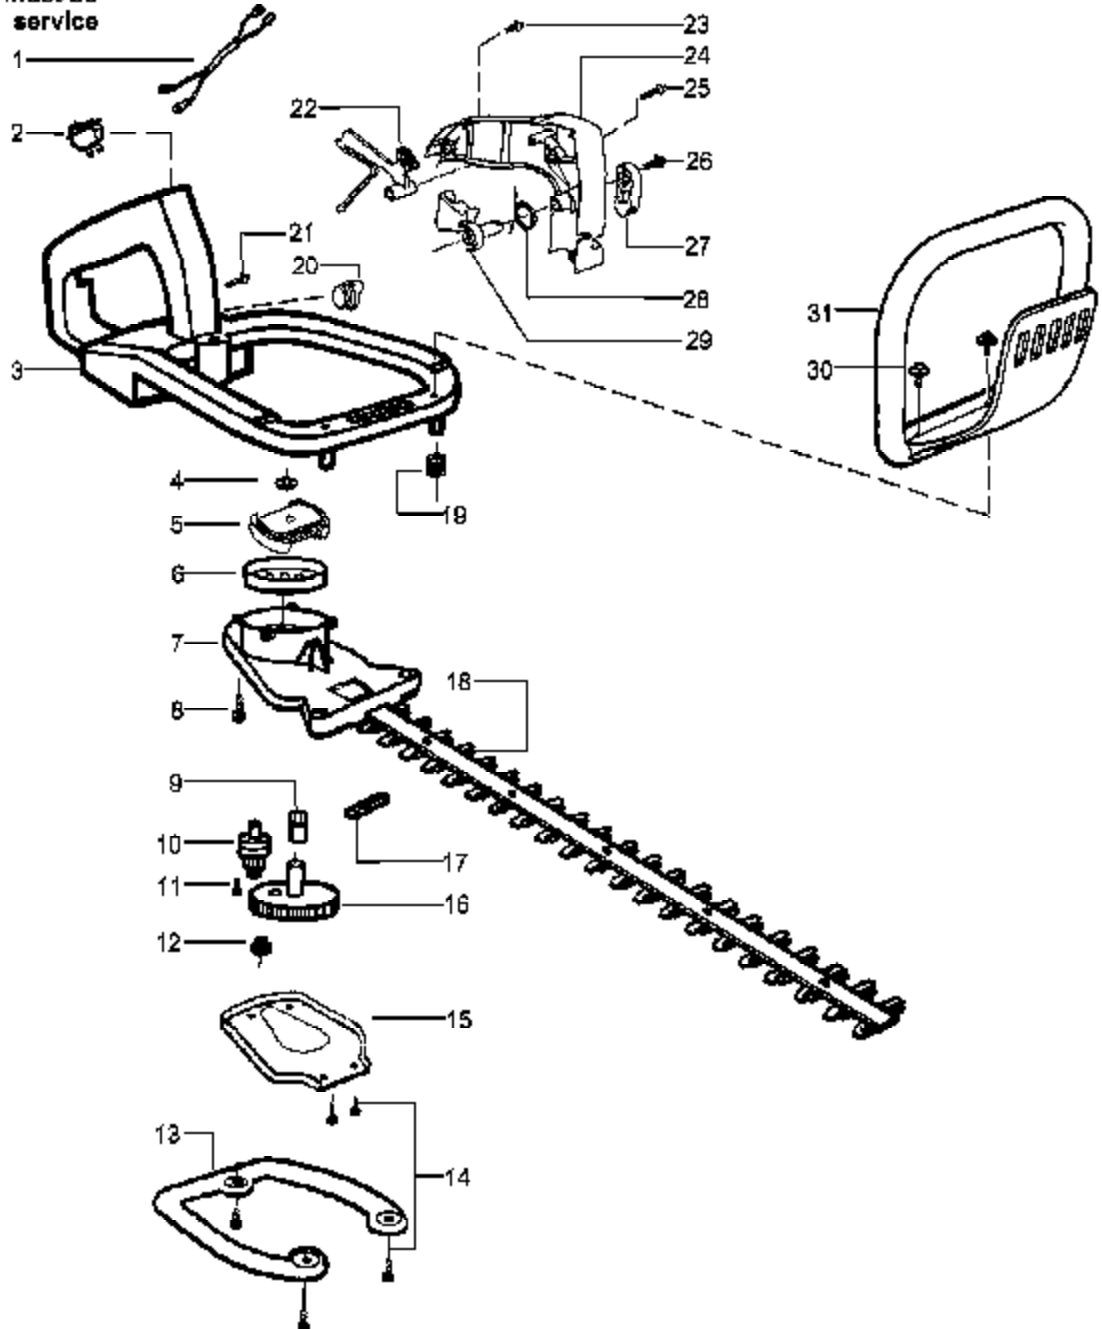

## WARNING

All repairs, adjustments and maintenance not described in the Operator's Manual must be performed by qualified service personnel.

Carb.  
Repair  
Kit

3

Gasket/  
Dia.  
Kit

4

Ref #	Part Number	Qty	Description
1	530038478		Limiter Cap-Low
2	530038479		Limiter Cap-High
3	530071517		Carburetor Repair Kit (KIT = CONTENTS)
4	530071442		Gasket/Diaphragm Kit (DOT = CONTENTS)
530071601	530071601		Carburetor Assembly (Zama C1U-W13)

GHT180 Gas Helicopter  
Page 4 of 4  
Carburetor Assembly (Zama C1U-W13)

**WARNING**

All repairs, adjustments and maintenance not described in the Operator's Manual must be performed by qualified service personnel.

**TYPE 3 ONLY**

Please refer to the service note at the end of the IPL before ordering parts.

Ref #	Part Number	Qty	Description
1	530054133		Assy-Leadwire/Switch (Incl.#2)
2	530029954		Switch-Ignition
3	530055763		Assy-Rear Handle & Tank
4	530015828		Washer-Clutch
5	530014396		Kit-Clutch Assy.
6	530056069		Assy-Drum
7	530014399		Assy-Gear Box (Incl.# 9-11)
8	530015886		Screw
9	530016013		Bearing-Gear
10	530036228		Assy-Pinion
11	530015805		Screw
12	530032121		Bushing-Blade
13	530036046		Plate-Isolator
14	530015934		Handle & Blade Assembly Ty
15	530029916		Cover-Gear Box Plate
16	530069355		Kit-Drive Gear Ass'y. (Incl. #12)
17	530029948		Seal-Blade (Felt)
18	530403228		Assy-Blade Blade 19"
18	530403229		Assy-Blade Blade 22"
19	530029946		Spring
20	530036965		Assy-Fuel Cap
21	530015770		Screw
22	530053900		Lockout-Throttle
23	530015934		Screw
24	530038305		Cover-Handle
25	530015940		Screw
26	530015775		Screw
27	530029958		Lever-Trigger
28	530036123		Spring-Trigger
29	530053884		Trigger
30	530015955		Screw
31	530094992		Handle-Front