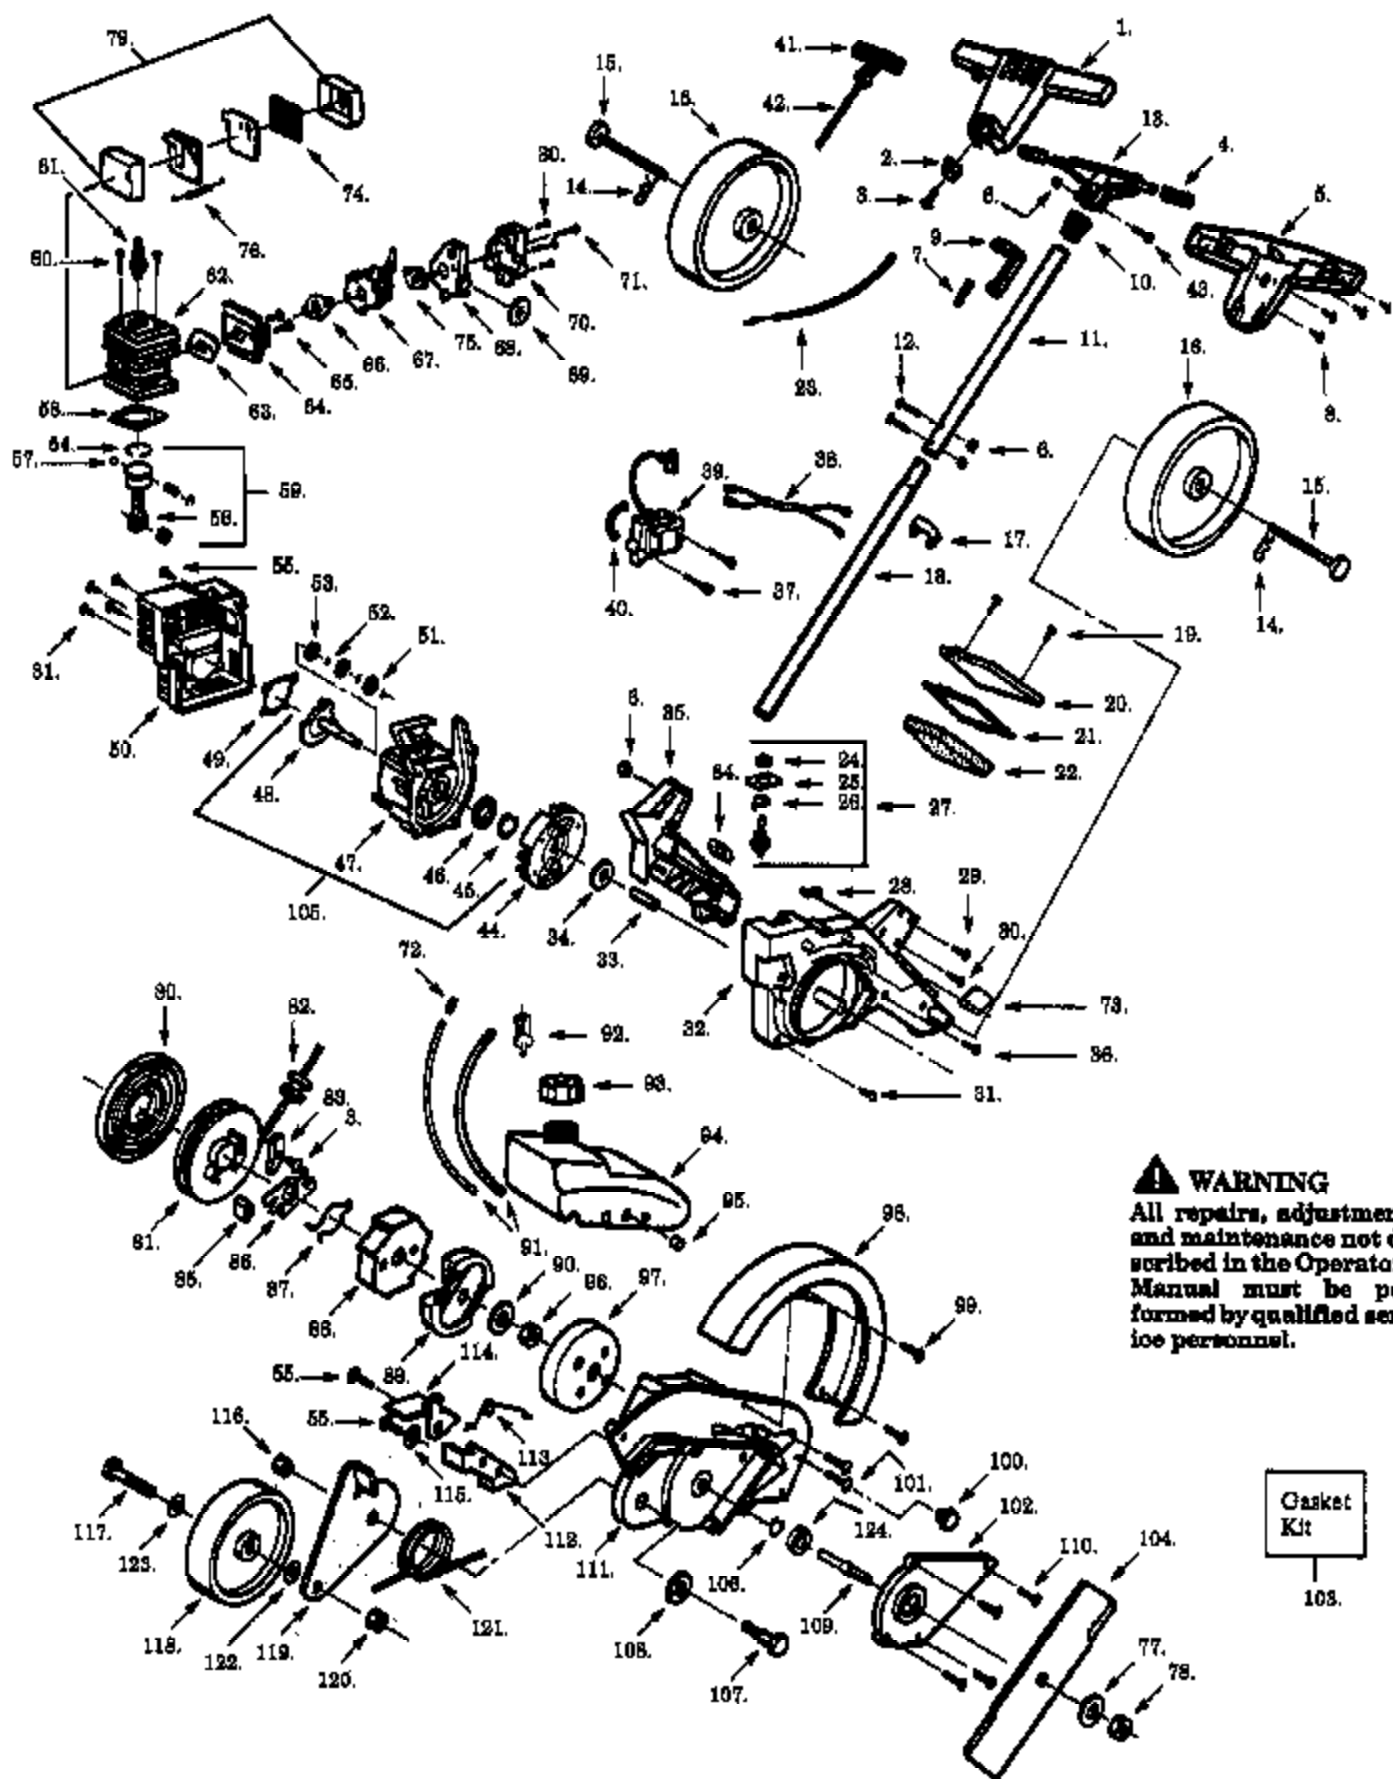

WARNING
All repairs, adjustments and maintenance not described in the Operator's Manual must be performed by qualified service personnel.

Gasket Kit
103.

Ref #	Part Number	Qty	Description
1	530036677		Upper Handle
2	530036985		Handle Eyelet
3	530015241		Screw-Eyelet
4	530036981		Spring Isolator
5	530036676		Lower Handle
6	530015768		Locknut-Coupling/Shaft
7	530036982		Throttle Spring
8	503210719		Screw-Handle
9	530036673		Throttle Trigger
10	530036984		Handle Spring
11	530095104		Upper Handle Tube
12	530015999		Screw-Shaft
13	530036983		Coupling Handle
14	530016002		Bridgepin
15	530015997		Axle Pin
16	530095126		Rear Wheel
17	530015982		Tube Clamp
18	530095103		Lower Handle Tube
19	530015983		Screw-Filter Cover
20	530036632		Air Filter Cover, Type 1 & 2
20	530036631		Air Filter Cover, Type 3
21	530036837		Gasket
22	530036664		Air Filter Foam
23	530036674		Throttle Cable
24	530016038		Boot w/Nut
25	530038474		Switch Indicating Plate
26	530037066		Grounding Terminal
27	530014707		Switch Grounding Assy (Incl. 24-26)
28	530015922		Speed Nut
29	530015774		Screw-Fan Housing
30	530015886		Screw-Fan Housing
31	530015810		Screw-Fan Housing/Shroud
32	530047945		Fan Housing Kit (Incl. 73 & 101)
33	530036927		Flywheel Spacer
34	530015828		Washer
35	530038301		Axle Cover
36	530015940		Screw-Fan Housing
37	530015954		Screw-Ignition Module
38	530014655		Switch Wire Ass'y.
39	530039163		Ignition Module
40	530036145		Spacer-Ignition Module
41	530027569		Starter Handle
42	530069421		Rope Kit
43	530015774		Screw-Coupling
44	530039149		Flywheel Ass'y.
45	530015945		Retaining Ring-C'case
46	530019179		C'case Seal
47	530014861		Crankcase Ass'y. (Incl. 45, 46, 51 & 52)
48	530014864		Crankshaft Ass'y.
49	530019181		Gasket-Crankcase
50	530036555		Shroud
51	530032124		Outer Bearing
52	530015941		Retaining Ring-C'shaft
53	530032125		Inner Bearing
54	530036404		Piston Ring
55	530015934		Screw-Shroud

GE21 Gas Edger Page 4 of 6
EDGER ASSEMBLY