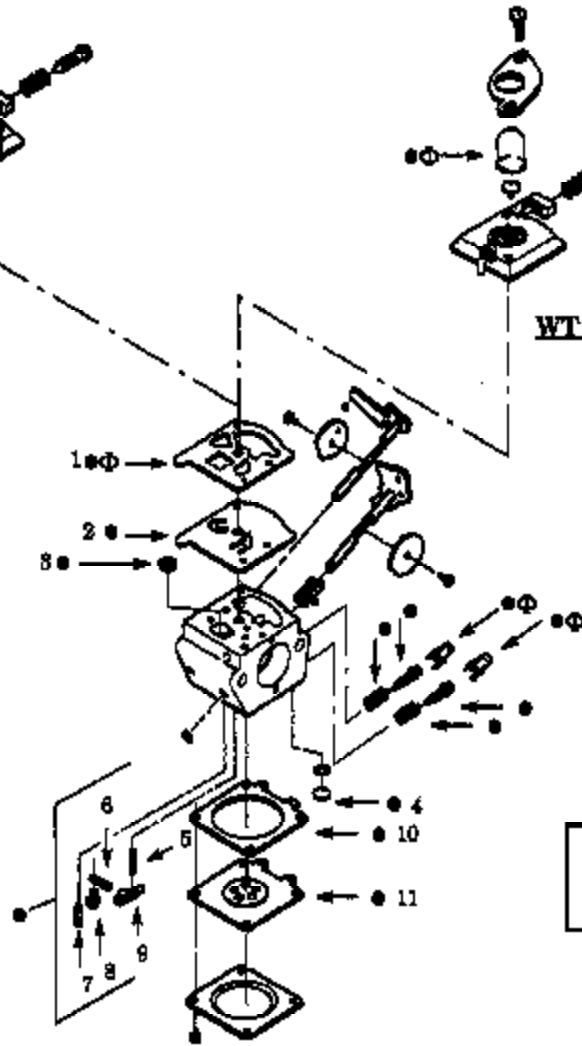

Carburetor Assembly

WT-242 - #530-085328

WT-308 - #530-088654

Carburetor
Repair
Kit

Primer
Bulb
Repair Kit

18

14

Ref #	Part Number	Qty	Description
1	530035164		Pump Gasket Type 1 & 2
2	530035166		Pump Diaphragm Type 1 & 2
3	530035178		Fuel Inlet Screen Type 1 & 2
4	530035319		Welch Plug Type 1 & 2
5	530035139		Metering Lever Spring Type 1 & 2
6	530035250		Metering Pin Type 1 & 2
7	530035223		Inlet Needle Valve Type 1 & 2
8	530035236		Metering Lever Pin Screw Type 1 & 2
9	530035031		Metering Lever Type 1 & 2
10	530035320		Metering Diaphragm Gasket Type 1 & 2
11	530035014		Metering Diaphragm Type 1 & 2
12	530035313		Gasket/Diaphragm Kit (Incl. 1, 2, 10 & 11) Type 1 & 2
13	530035312		Carburetor Repair Kit, WT-242 (Includes 1-12)
13	530069658		CARBURETOR ASSEMBLY Carburetor Repair Kit, WT-308 (DOT Indicates Contents)
15	530038317		Limiter Cap-Low Type 3
16	530038318		Limiter Cap-High Type 3