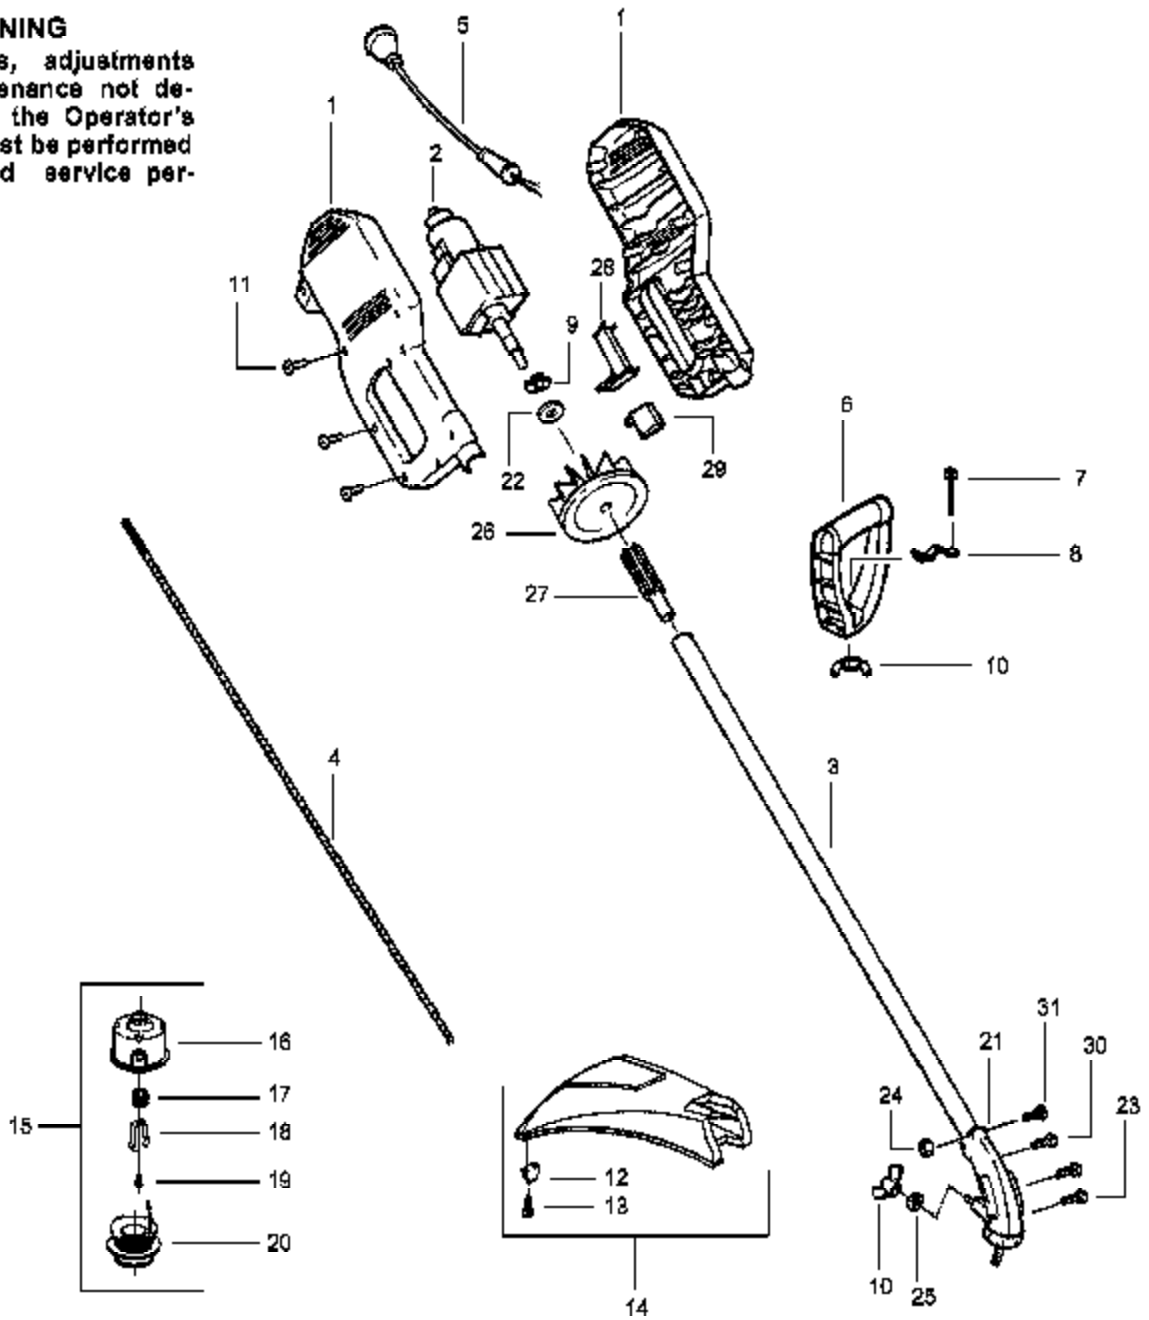

⚠ WARNING

All repairs, adjustments and maintenance not described in the Operator's Manual must be performed by qualified service personnel.

Ref #	Part Number	Qty	Description
1	530403717		Set-Housing
2	530402688		Motor
3	530403318		Assy-Tube
4	530095391		Shaft-Flex
5	530402803		Assy-Wiring Harness (Incl. Switch)
6	530038708		Handle-Assist
7	530015820		Bolt
8	530094742		Clamp-Assist Handle
9	530403111		Clip Retainer
10	530016118		Wingnut
11	530016120		Screw
12	530095387		Line Limiter
13	530015880	YM600 Electric Trigger	Screw-Line Limiter
14	530069752	YM600 Electric Trigger	Kit-Shield Ass'y. (Incl. 12 & 13)
15	952701666		Accy-Cutting Head (Incl. 16-20)
16	530069690		Assy-Hub
17	530401464		Spring
18	530401466		Retainer-Clip
19	530401467		Screw w/ Washer-Head
20	952711527		Accy-Spool w/Line
21	530095638		Assy-Gear Box
22	530403112		Washer-Drive Adaptor
23	530016202		Screw
24	530016284		Locknut
25	530092062		Washer
26	530402798		Fan
27	530402801		Drive Adaptor Ass'y.
28	530402799		Trigger
29	530402802		Switch
30	530016224		Screw
31	530016312		Screw
	530085765		Operator Manual Not Shown
	530403323		Shaft Warning Decal Not Shown