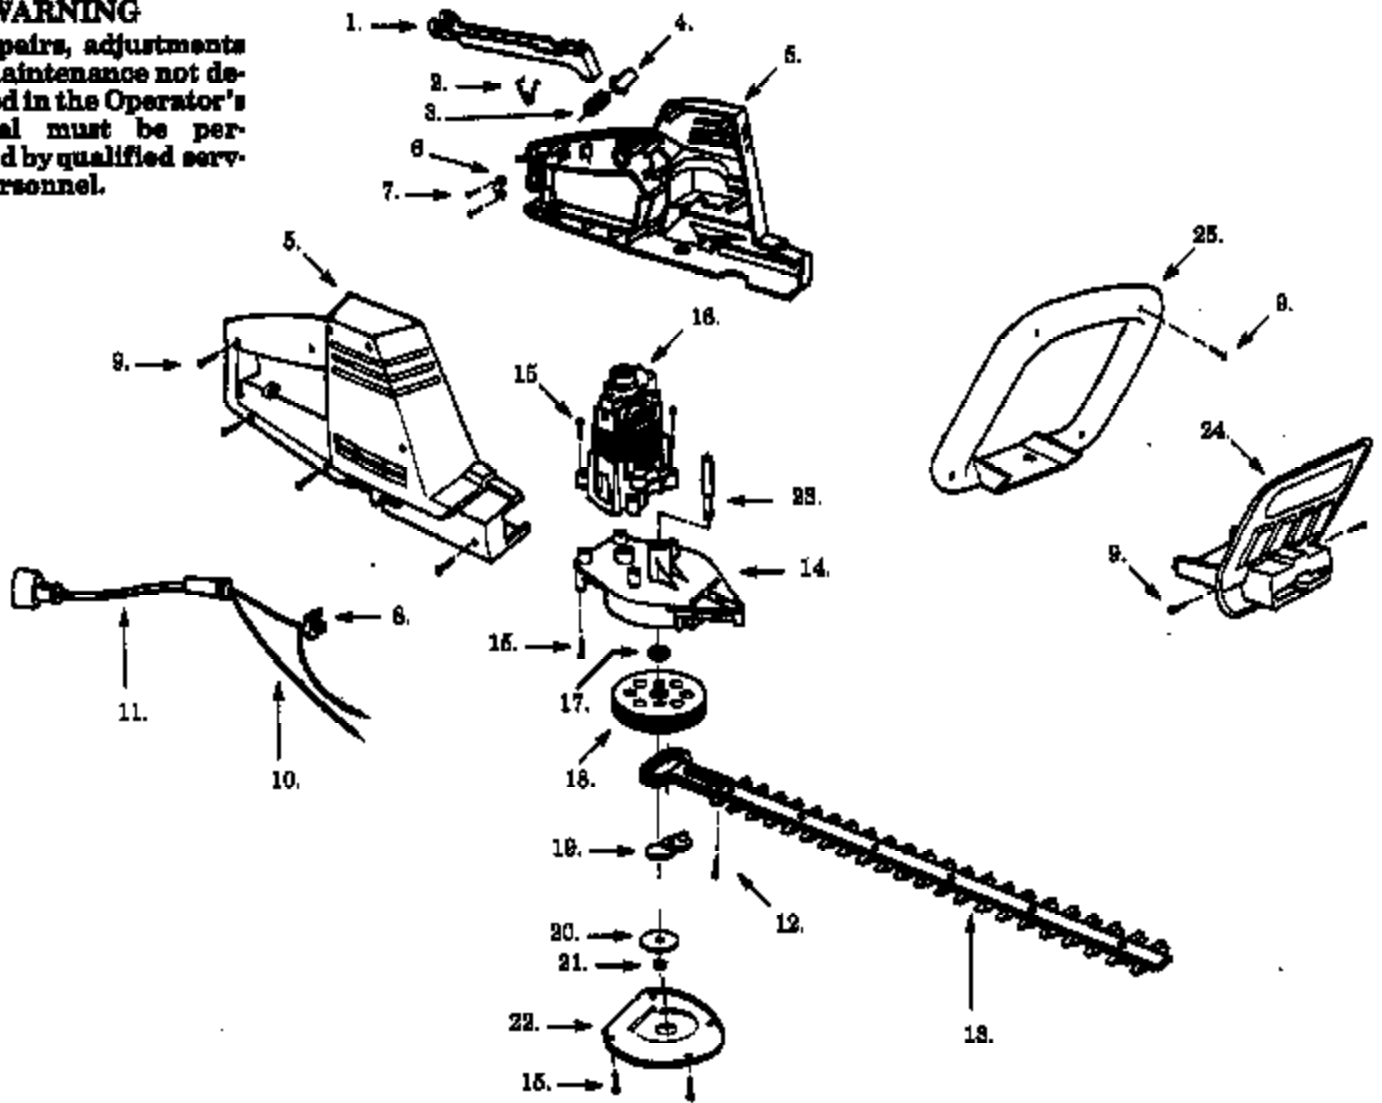

WARNING

All repairs, adjustments and maintenance not described in the Operator's Manual must be performed by qualified service personnel.

Ref #	Part Number	Qty	Description
1	530401927		Trigger Switch
2	530401222		Spring Clip
3	530401054		Spring-Trigger Lock
4	530401380		Button-Trigger Lock
5	530400861		Housing Set (R&L)
6	530025666		Cordset Clamp
7	534826801		Screw
8	530401503		Switch (On/Off)
9	530340179		Screw
10	530402069		Harness Ass'y. (Incl. 8 & 11)
11	530402070		Cordset
12	530016086		Screw
13	530400922	SS20 Electric Hedge Trimmer	Blade Ass'y., 20"
13	530400879	HEDGE TRIMMER	Blade Ass'y., 24"
14	530400877		Gear Box Ass'y.
15	530015875		Screw
16	530400866		Motor Ass'y.
17	530401228		Washer
18	530400859		Gear
19	530400980		Drive Cam
20	530400876		Washer
21	530401229		Locknut
22	530400860		Plate Cover
23	530400872		Shaft
24	530400929		Shield
25	530400958		Handle Ass'y. (Incl. 9)
	530083757		Operator Manual
	530400981		Carton Contents Bag
	530402295		Warning Decal
	530402363		Shield Warning