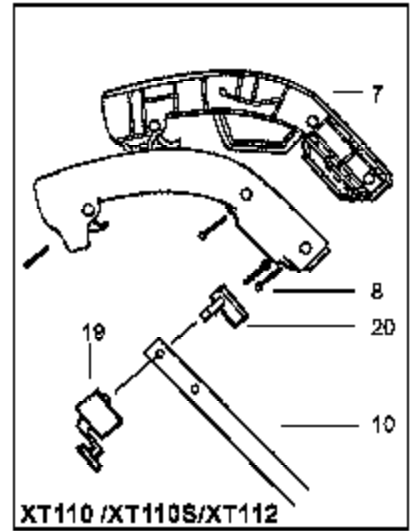

⚠ WARNING

All repairs, adjustments and maintenance not described in the Operator's Manual must be performed by qualified service personnel.

XT110 /XT110S/XT112

TE12/TE35/TE40/
XT110/XT110S/XT112

Ref #	Part Number	Qty	Description
1	530403587		Assy-Wire Harness SG10/12, XT110/112, TE12, TE35 (Include switch)
1	530401999		Assy-Wire Harness XT110S (Include switch)
1	530403670		Assy-Wire Harness TE40 (Include switch)
2	530402299		Motor/Hub Ass'y TE35/XT110S Motor/Hub Ass'y
2	530402300		Motor/Hub Ass'y SG10/SG12/TE12/TE40/XT110/XT112
3	530401957		Retainer-Spool
4	530401958		Spring-Return
5	952701663		Spool w/Line
6	530401984		Shield w/Limiter SG10/TE35
6	530401985		Shield w/Limiter SG12/TE12/TE40
6	530401981		Shield w/Limiter XT110/XT110S
6	530401986		Shield w/Limiter XT112
7	530401966		Handle Set SG10/SG12/TE12/TE35/TE40
7	530401965		Handle Set XT110/XT110S/XT112
8	530016120		Screw
9	530401994		Trigger Switch
10	530402545		Tube w/Decal SG10/SG12/TE12/XT110/XT110S/XT112
10	530402546		Tube w/Decal TE35/TE40
11	530402540		Snap Button
12	530401971		Housing Set SG10/SG12/TE12/TE35/TE40
12	530401972		Housing Set Type 1
12	530402597		Housing Set Type 2 XT110/XT110S/XT112
12	530401978		Housing Set Type 1
12	530402598		Housing Set Type 2
13	530401989		Bolt
14	530401988		Assist Handle SG10/SG12/TE12/TE35/TE40
14	530401991		Assist Handle XT110/XT110S/XT112
15	530016118		Wing Nut
16	530401952		Push Button Type 1 TE12/TE35/TE40/XT110/XT110S/XT112
16	530402558		Push Button Type 2 TE12/TE35/TE40/XT110/XT110S/XT112
17	530401954		Spring-Button Return TE12/TE35/TE40/XT110/XT110S/XT112
18	530401963		Saddle-Tine Type 1 TE12/TE35/TE40/XT110/XT110S/XT112
18	530402557		Saddle-Tine Type 2 TE12/TE35/TE40/XT110/XT110S/XT112
19	530402175		Button-Handle XT110/XT110S/XT112
20	530402177		Guide-Tube XT110/XT110S/XT112
	530084129		Operator Manual Not Shown
	530402012		Warning Decal Not Shown

SG12 Electric Trip Page 2 of 2
Trimmer Assembly