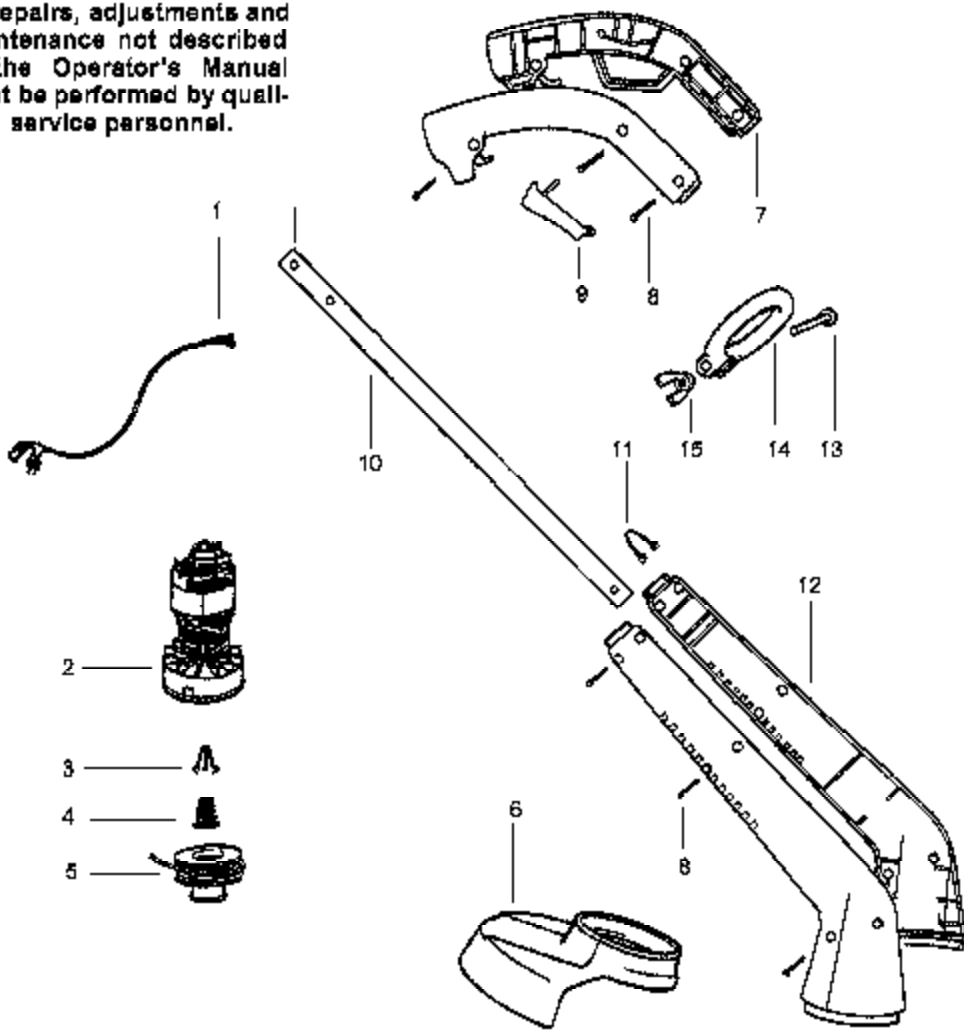

⚠ WARNING

All repairs, adjustments and maintenance not described in the Operator's Manual must be performed by qualified service personnel.

XT110 /XT110S/XT112

TE12/TE35/TE40/
XT110/XT110S/XT112

Ref #	Part Number	Qty	Description
1	530403587		Assy-Wire Harness SG10/12, XT110/112, TE12, TE35 (Include switch)
1	530401999		Assy-Wire Harness XT110S (Include switch)
1	530403670		Assy-Wire Harness TE40 (Include switch)
2	530402299		Motor/Hub Ass'y TE35/XT110S Motor/Hub Ass'y
2	530402300		Motor/Hub Ass'y SG10/SG12/TE12/TE40/XT110/XT112
3	530401957		Retainer-Spool
4	530401958		Spring-Return
5	952701663		Spool w/Line
6	530401984		Shield w/Limiter SG10/TE35
6	530401985		Shield w/Limiter SG12/TE12/TE40
6	530401981		Shield w/Limiter XT110/XT110S
6	530401986		Shield w/Limiter XT112
7	530401966		Handle Set SG10/SG12/TE12/TE35/TE40
7	530401965		Handle Set XT110/XT110S/XT112
8	530016120		Screw
9	530401994		Trigger Switch
10	530402545		Tube w/Decal SG10/SG12/TE12/XT110/XT110S/XT112
10	530402546		Tube w/Decal TE35/TE40
11	530402540		Snap Button
12	530401971		Housing Set SG10/SG12/TE12/TE35/TE40
12	530401972		Housing Set Type 1
12	530402597		Housing Set Type 2 XT110/XT110S/XT112
12	530401978		Housing Set Type 1
12	530402598		Housing Set Type 2
13	530401989		Bolt
14	530401988		Assist Handle SG10/SG12/TE12/TE35/TE40
14	530401991		Assist Handle XT110/XT110S/XT112
15	530016118		Wing Nut
16	530401952		Push Button Type 1 TE12/TE35/TE40/XT110/XT110S/XT112
16	530402558		Push Button Type 2 TE12/TE35/TE40/XT110/XT110S/XT112
17	530401954		Spring-Button Return TE12/TE35/TE40/XT110/XT110S/XT112
18	530401963		Saddle-Tine Type 1 TE12/TE35/TE40/XT110/XT110S/XT112
18	530402557		Saddle-Tine Type 2 TE12/TE35/TE40/XT110/XT110S/XT112
19	530402175		Button-Handle XT110/XT110S/XT112
20	530402177		Guide-Tube XT110/XT110S/XT112
	530084129		Operator Manual Not Shown
	530402012		Warning Decal Not Shown

SG12 Electric Trip Page 2 of 2
Trimmer Assembly