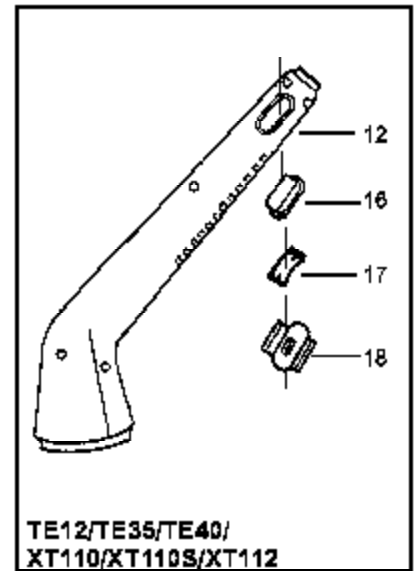

⚠ WARNING

All repairs, adjustments and maintenance not described in the Operator's Manual must be performed by qualified service personnel.

XT110 /XT110S/XT112

TE12/TE35/TE40/
XT110/XT110S/XT112

Ref #	Part Number	Qty	Description
1	530403587		Assy-Wire Harness SG10/12, XT110/112, TE12, TE35 (Include switch)
1	530401999		Assy-Wire Harness XT110S (Include switch)
1	530403670		Assy-Wire Harness TE40 (Include switch)
2	530402299		Motor/Hub Ass'y TE35/XT110S Motor/Hub Ass'y
2	530402300		Motor/Hub Ass'y SG10/SG12/TE12/TE40/XT110/XT112
3	530401957		Retainer-Spool
4	530401958		Spring-Return
5	952701663		Spool w/Line
6	530401984		Shield w/Limiter SG10/TE35
6	530401985		Shield w/Limiter SG12/TE12/TE40
6	530401981		Shield w/Limiter XT110/XT110S
6	530401986		Shield w/Limiter XT112
7	530401966		Handle Set SG10/SG12/TE12/TE35/TE40
7	530401965		Handle Set XT110/XT110S/XT112
8	530016120		Screw
9	530401994		Trigger Switch
10	530402545		Tube w/Decal SG10/SG12/TE12/XT110/XT110S/XT112
10	530402546		Tube w/Decal TE35/TE40
11	530402540		Snap Button
12	530401971		Housing Set SG10/SG12/TE12/TE35/TE40
12	530401972		Housing Set Type 1
12	530402597		Housing Set Type 2 XT110/XT110S/XT112
12	530401978		Housing Set Type 1
12	530402598		Housing Set Type 2
13	530401989		Bolt
14	530401988		Assist Handle SG10/SG12/TE12/TE35/TE40
14	530401991		Assist Handle XT110/XT110S/XT112
15	530016118		Wing Nut
16	530401952		Push Button Type 1 TE12/TE35/TE40/XT110/XT110S/XT112
16	530402558		Push Button Type 2 TE12/TE35/TE40/XT110/XT110S/XT112
17	530401954		Spring-Button Return TE12/TE35/TE40/XT110/XT110S/XT112
18	530401963		Saddle-Tine Type 1 TE12/TE35/TE40/XT110/XT110S/XT112
18	530402557		Saddle-Tine Type 2 TE12/TE35/TE40/XT110/XT110S/XT112
19	530402175		Button-Handle XT110/XT110S/XT112
20	530402177		Guide-Tube XT110/XT110S/XT112
	530084129		Operator Manual Not Shown
	530402012		Warning Decal Not Shown

SG12 Electric Trip Page 2 of 2
Trimmer Assembly