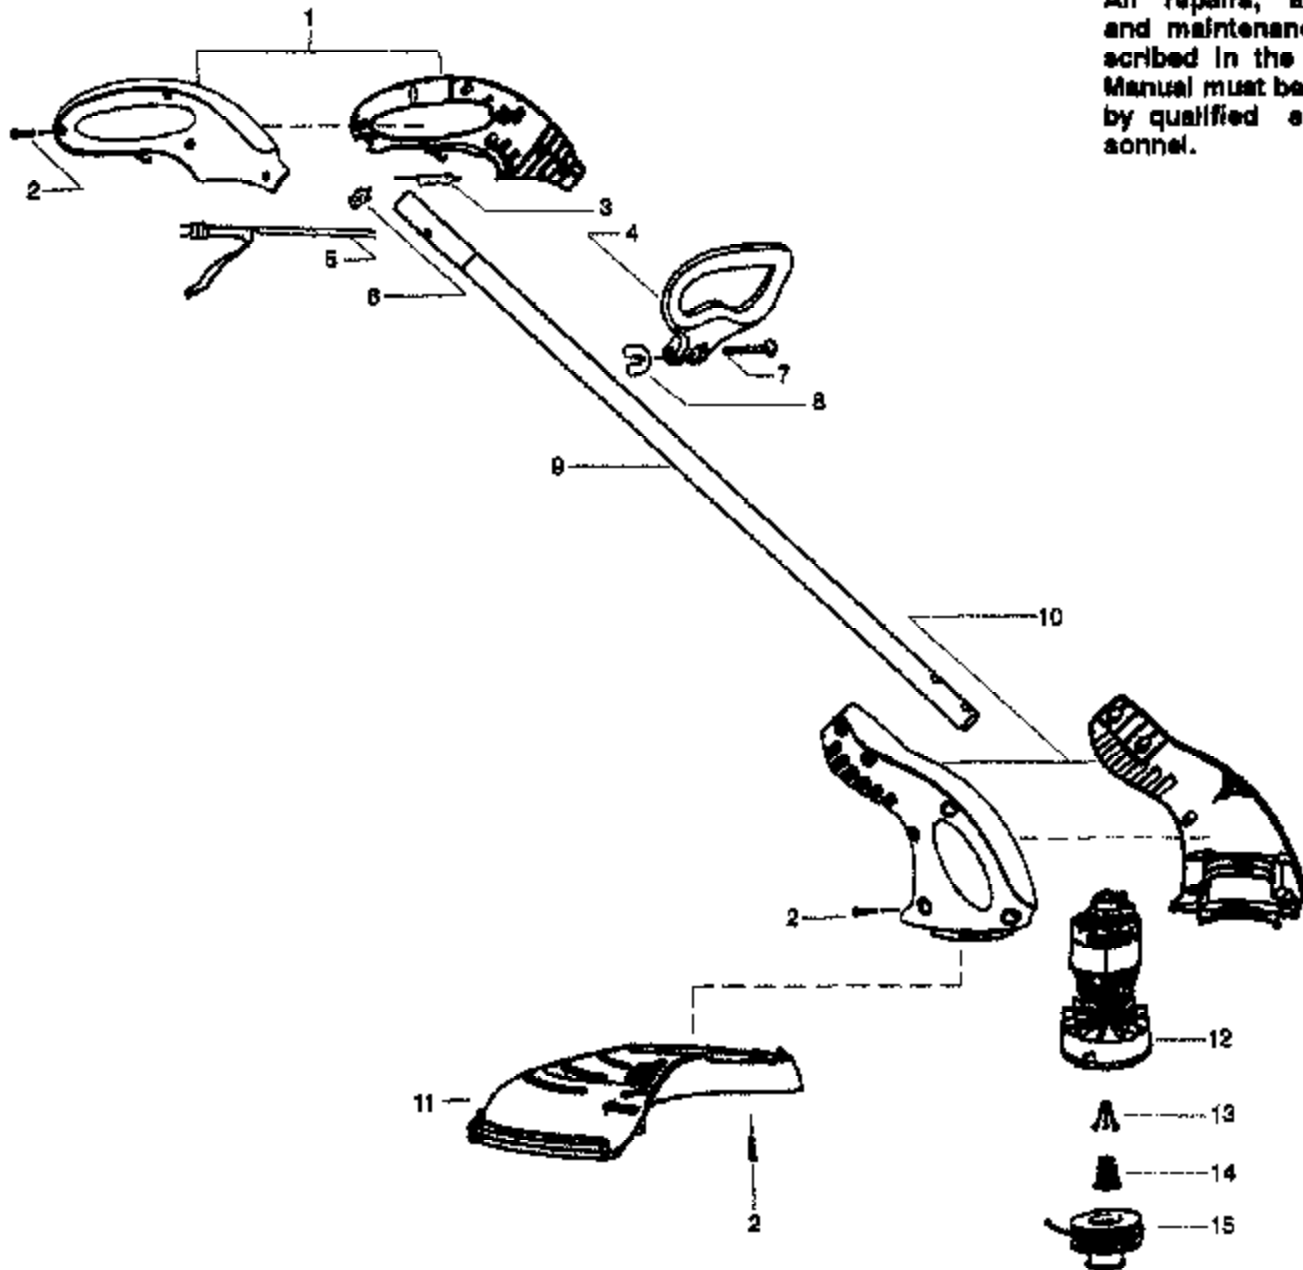

⚠ WARNING

All repairs, adjustments and maintenance not described in the Operator's Manual must be performed by qualified service personnel.

Ref #	Part Number	Qty	Description
1	530403945		Handle Set
2	530016120		Screw
3	530403818		Trigger
4	530403805		Assist Handle
5	530403908		Wiring Harness Ass'y. (Incl. #6)
6	530402879		Switch
7	530403888		Bolt
8	530016118		Wingnut
9	530403957		Tube Ass'y. w/Decal
10	530403948		Housing Set
11	530403916		Shield Ass'y. (Incl. line limiter)
12	530402300		Motor/Hub Ass'y.
13	530401957	RT10 Electric Trimmer 2 of 2	Retainer Spool
14	530401958	Driveshaft & Cutting Head	Spring Return
15	952701663		Accy-Spool w/Line
	530086306		Operator Manual Not Shown
	530403941		Decal-Warning (Not a serviceable part) Not Shown
	530403942		Decal-Housing (right) (Not a serviceable part) Not Shown
	530403943		Decal-Housing (left) (Not a serviceable part) Not Shown