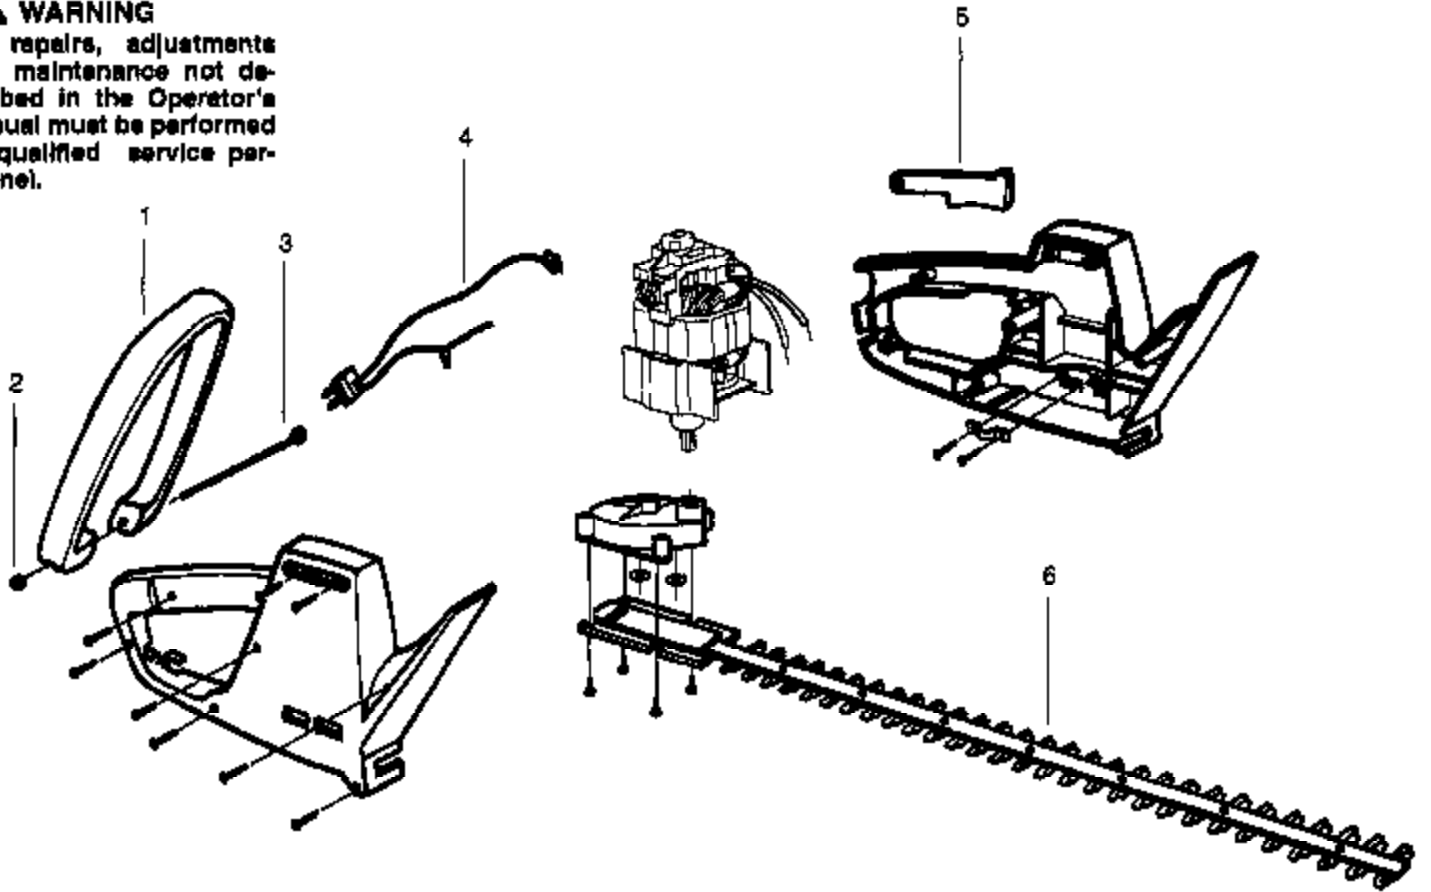

⚠ WARNING

All repairs, adjustments and maintenance not described in the Operator's Manual must be performed by qualified service personnel.

Ref #	Part Number	Qty	Description
1	530403192		Assist Handle
2	534235800		Nut
3	534101450		Screw
4	530403169		Wire Harness
5	530403158		Trigger
6	530403197		Blade Ass'y - 14"
	530403198		Blade Ass'y - 17"
	530403199		Blade Ass'y - 20"
	530084519		Operator Manual Not Shown
	530403096		Warning Decal Not Shown

EHT20 Electric Hedge Trimmer
Weed Eater