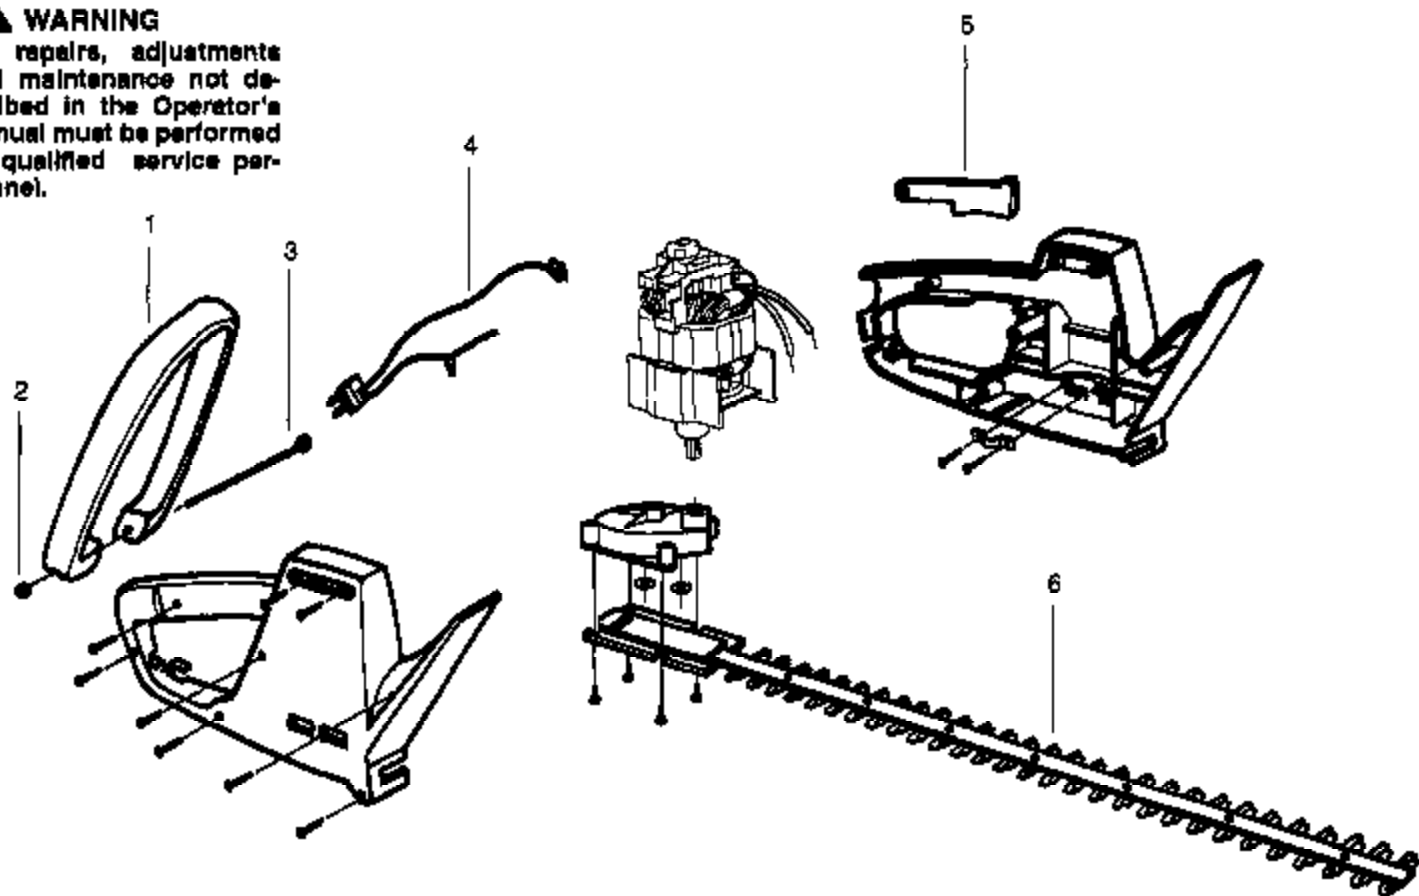

⚠ WARNING

All repairs, adjustments and maintenance not described in the Operator's Manual must be performed by qualified service personnel.

Ref #	Part Number	Qty	Description
1	530403192		Assist Handle
2	534235800		Nut
3	534101450		Screw
4	530403169		Wire Harness
5	530403158		Trigger
6	530403197		Blade Ass'y - 14"
	530403198		Blade Ass'y - 17"
	530403199		Blade Ass'y - 20"
	530084519		Operator Manual Not Shown
	530403096		Warning Decal Not Shown

EHT14 Electric Hedge Trimmer
Weed Eater