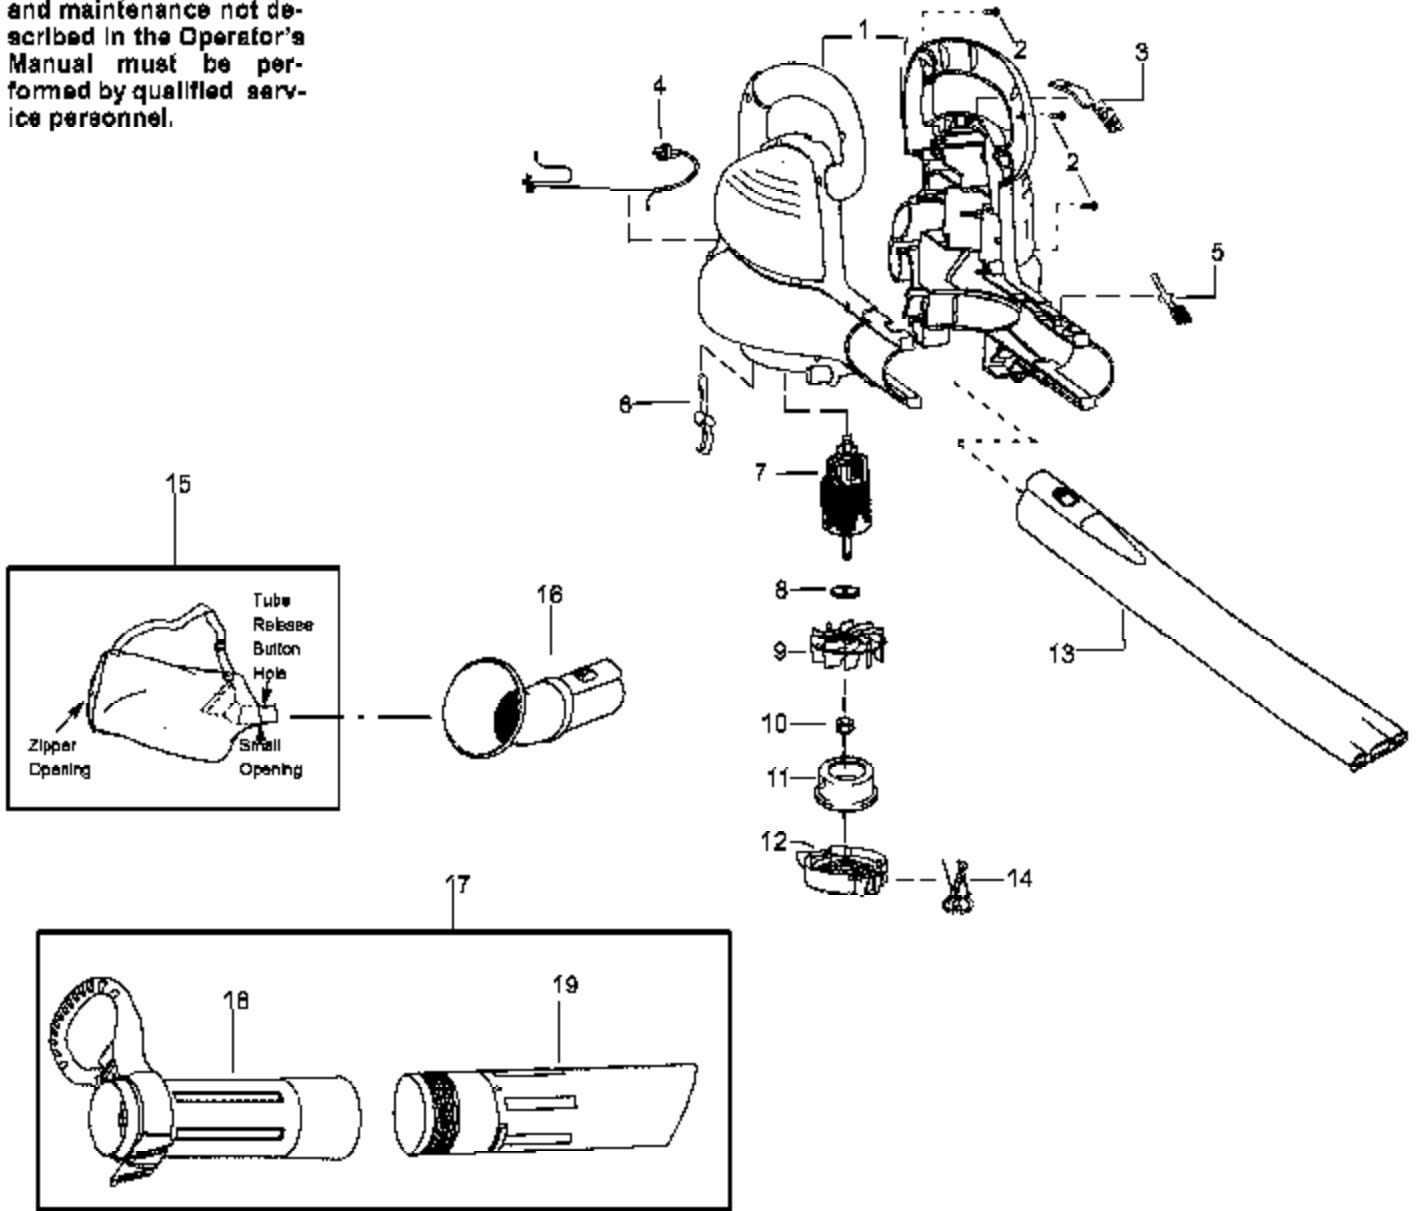

⚠ WARNING

All repairs, adjustments and maintenance not described in the Operator's Manual must be performed by qualified service personnel.

Ref #	Part Number	Qty	Description
1	530403785		Housing Set (Incl. #5)
2	530016120		Screw
3	530403764		Cover - Switch
4	530403778		Assy. Wiring Harness (Incl. switch)
5	530403775		Button - Tube Latch
6	530403790		Button - Door Latch
7	530403770		Assy. Motor
8	530403834		Washer
9	530403771		Impeller
10	530403776		Nut - Impeller
11	530403791		Restrictor - Inlet
12	530403788		Door - Vacuum Inlet
13	530403765	EBV210 Electric Blower	Tube - Blower
14	530403833	Blower Assembly	Spring - Door
15	530095599		Assy. - Vac Bag
16	530403769		Tube - Elbow
17	530403989		Kit-Upper/Lower Tube w/handle
18	530403842		Tube - Upper Vac w/handle
19	530095589		Tube - Lower Vac
	530086803		Manual - Operator's Not Shown
	530403871		Decal - Warning Not Shown