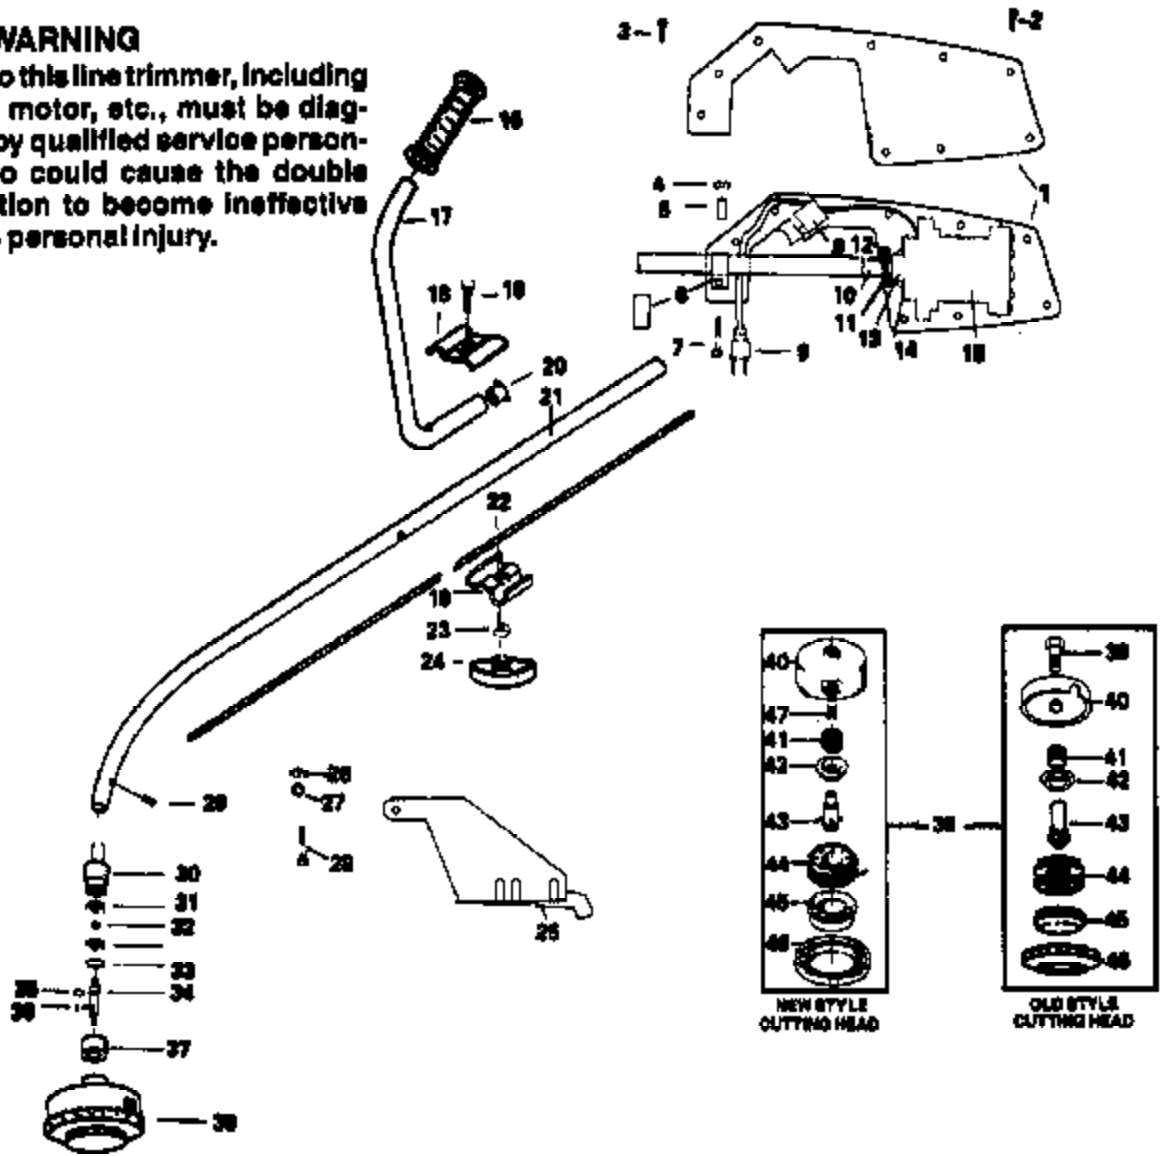

⚠ WARNING

All electrical repairs to this line trimmer, including housing, switching, motor, etc., must be diagnosed and repaired by qualified service personnel. Failure to do so could cause the double insulation construction to become ineffective and result in serious personal injury.

Ref #	Part Number	Qty	Description
1	530092678	1	Motor Housing Set
2	530092679	6	Screw
3	530090827	2	Screw
4	530092049	1	Wing Nut
5	530092681	1	Tube Clamp Bushing
6	530092682	1	Clamp
7	530092683	1	Screw
8	530093856	1	Power Cord
9	530090824	1	Switch
10	530092684	1	Drive Coupling
11	530092685	1	Collar
12	530092686	2	Screw
13	530092687	1	559 Electric Trim Page 2 of 2 Lube Connector
14	530092688	2	TRIMMER ASSEMBLY Screw
15	530092689	1	Motor Assembly
16	530091402	1	Grip
17	530091802	1	Handle Bar
18	530091338	2	Clamp
19	530091342	1	Bolt
20	530091816	1	Handle Bar Plug
21	530091301	1	Drive Shaft Housing
22	530092261	1	Drive Shaft
23	530091341	1	Washer
24	530091339	1	Knob
25	530091979	1	Shield
26	530092049	1	Wing Nut
27	530092062	1	Flat Washer
28	530092061	1	Bolt
29	530015518	1	Screw
30	530091315	1	Bearing Housing
31	530091316	2	Bearing
32	530091317	1	Spacer
33	530092692	1	Retaining Ring
34	530091319	1	Arbor Shaft
35	530091318	1	Retaining Ring
36	530091322	1	Woodruff Key
37	530091323	1	Dust Cover
38	530093894	1	Cutting Head Assembly New Style
38		1	Cutting Head Assembly Old Style
39	530092064	1	Bolt - Drive Adaptor - Old Style
40	530092131	1	Hub w/Line Savers - Old Style
40	530093896	1	Hub w/Line Savers - New Style
41	530092067	1	Coil Spring
42	530092068	1	Coil Spring Adaptor
43	530092069	1	Drive Gear Old Style
43	530093897	1	Drive Gear New Style
44	952701523	1	Spool, Wound
45	530093387	1	Release Button
46	530092133	1	Cover
47	530093898	1	Line Saver - New Style only