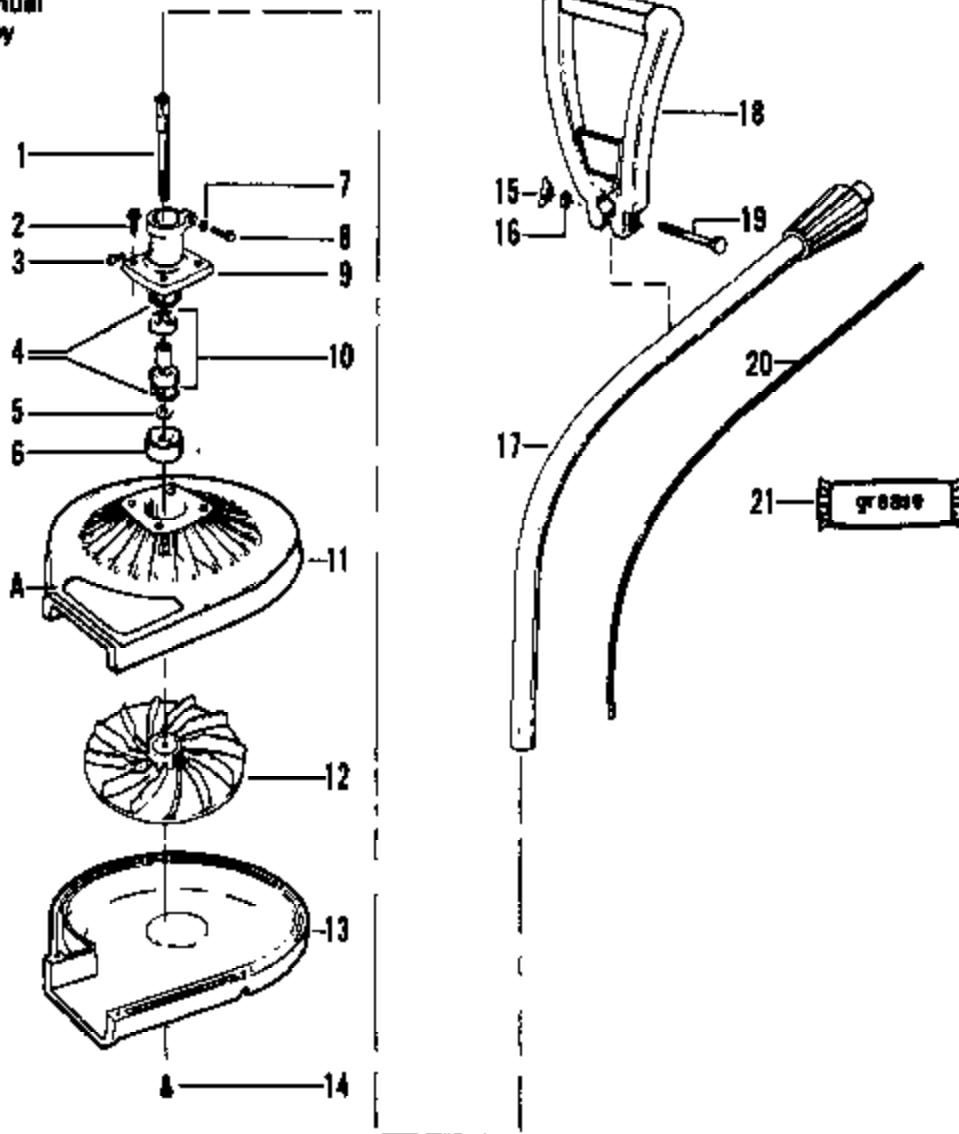

**WARNING**

All repairs, adjustments and maintenance not described in the Operator's Manual must be performed by qualified service personnel.

NOTE: Model 500 Includes Key No.'s 2, 11, 12, 13, 14 and Decal "A".

Ref #	Part Number	Qty	Description
1	530093846	1	Arbor Shaft
2	530092243	4	Screw - Bearing Housing 1/4 Plastite
3	530015518	1	Screw - Tapping # 10-16-1/4
4	530091783	2	Retaining Ring
5	530092216	1	Washer - Dust Cup
6	530092359	1	Dust Cup
7	530092227	1	Washer - 1/4 - 20 Interlock
8	530625509	1	Screw - 1/4 - 20x 1 (Hex Head)
9	530093214	1	Bearing Housing Ass'y (incl, #'s 1,4-8 & 10)
10	530069086	1	Bearings and Spacer
11	530093159	1	Housing - Upper Impeller
12	530093162	1	Impeller
13	530093161	1	Housing - Lower Impeller
14	530015367	6	Screw - Impeller Housing Ass'y # 10 Plastite
15	530091373	1	Wing Nut - "D" Handle
16	530015149	1	Washer - "D" Handle
17	530094528	1	Drive Shaft Ass'y (incl. # 20)
18	530010722	1	"D" Handle
19	530092061	1	Screw - "D" Handle
20	530093213	1	Flexible Drive Shaft
21	952701570	1	Flex Shaft Lube
0	530066954	1	Operator's Manual (not shown)
A	026445	1	Decal - Warning/Product
0	530027430	1	Decal - Safety Label

510 Electric Blower Page 2 of 2

POWER ATTACH