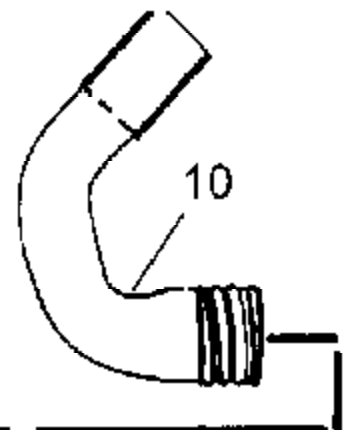

⚠ WARNING

All repairs, adjustments and maintenance not described in the Operator's Manual must be performed by qualified service personnel.

Ref #	Part Number	Qty	Description
1	530402773		Housing Set
2	530016317		Screw
3	530403778		Wire Harness (Incls. Switch)
4	530401008		Switch Cover
5	530401094		Switch
6	530403612		Blower (Tube w/Nozzle)
7	530402374		Motor Ass'y. Type 1
7	530404106		Motor Ass'y. Type 2
8	530404165		Spacer (Type 2 only)
9	530400897		Washer
10	530402719		Impeller
11	530351417		Spring
12	530402140	2695 Electric Blower	Inlet Cover
13	530400089	Blower Assembly	Part (Type 1 only)
14	530402533		Vacuum Bag Kit
15	530402499		Vacuum Tube Kit
16	530403791		Inlet Restrictor
17	530015994		Screw
	530087937		Operator Manual Not Shown
	530402500		Warning Decal Not Shown

Gutter Attachment Kit #952701696

Ref #	Part Number	Qty	Description
10	530094426		Nozzle
11	530094518		Elbow
12	530094425		Extension Tube
13	530094424		Pivot Tube
14	952701645		Goggles
15	530351416		Adapter For Electrics Only
16	530094850		Adapter For Gas Units Only
952701696	952701696		Gutter Attachment Kit