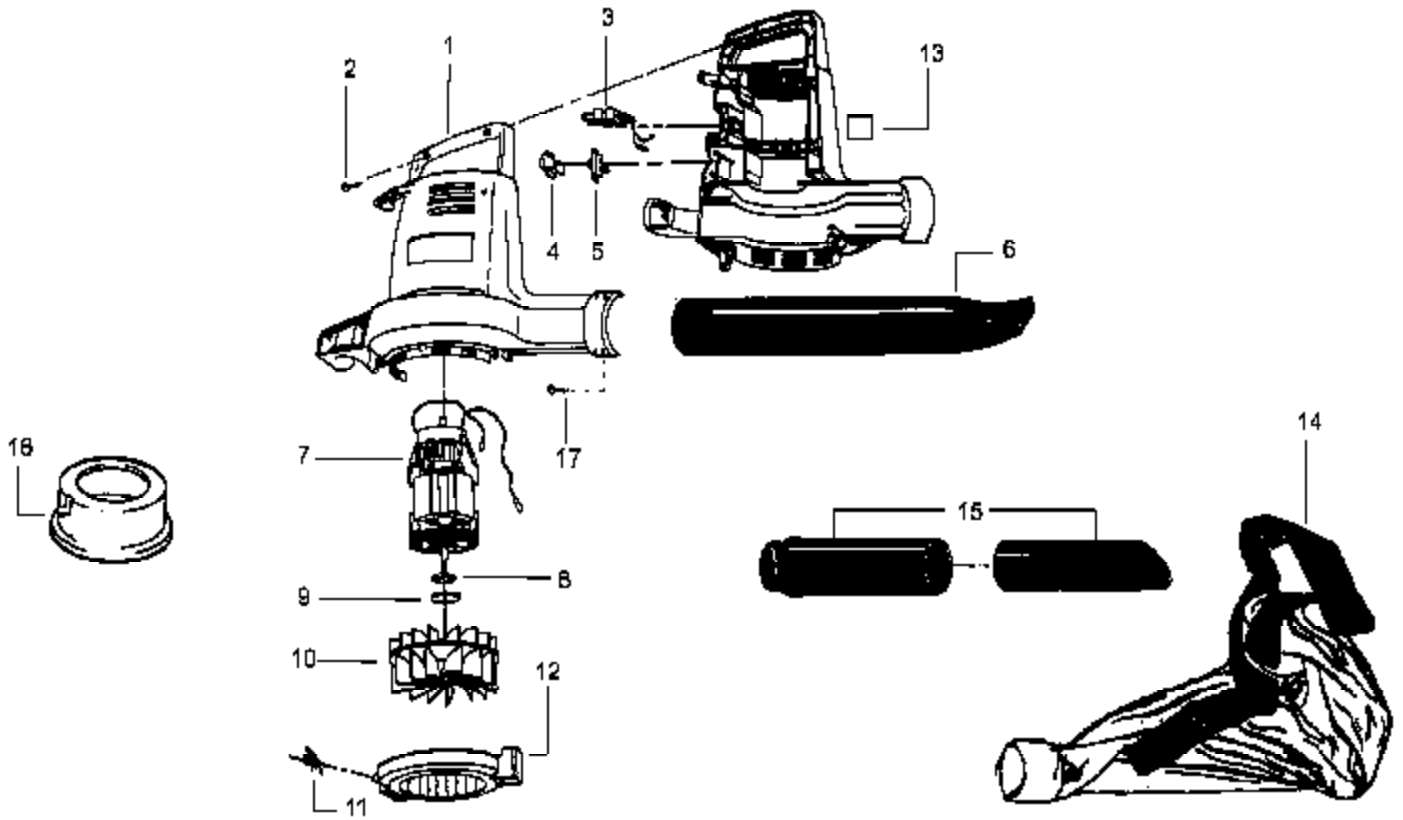

⚠ WARNING

All repairs, adjustments and maintenance not described in the Operator's Manual must be performed by qualified service personnel.

Ref #	Part Number	Qty	Description
1	530402773		Housing Set
2	530016317		Screw
3	530403778		Wire Harness (Incls. Switch)
4	530401008		Switch Cover
5	530401094		Switch
6	530403612		Blower (Tube w/Nozzle)
7	530402374		Motor Ass'y. Type 1
7	530404106		Motor Ass'y. Type 2
8	530404165		Spacer (Type 2 only)
9	530400897		Washer
10	530402719		Impeller
11	530351417		Spring
12	530402140	2695 Electric Blower	Inlet Cover
13	530400089	Blower Assembly	Part (Type 1 only)
14	530402533		Vacuum Bag Kit
15	530402499		Vacuum Tube Kit
16	530403791		Inlet Restrictor
17	530015994		Screw
	530087937		Operator Manual Not Shown
	530402500		Warning Decal Not Shown

Gutter Attachment Kit #952701696

Ref #	Part Number	Qty	Description
10	530094426		Nozzle
11	530094518		Elbow
12	530094425		Extension Tube
13	530094424		Pivot Tube
14	952701645		Goggles
15	530351416		Adapter For Electrics Only
16	530094850		Adapter For Gas Units Only
952701696	952701696		Gutter Attachment Kit