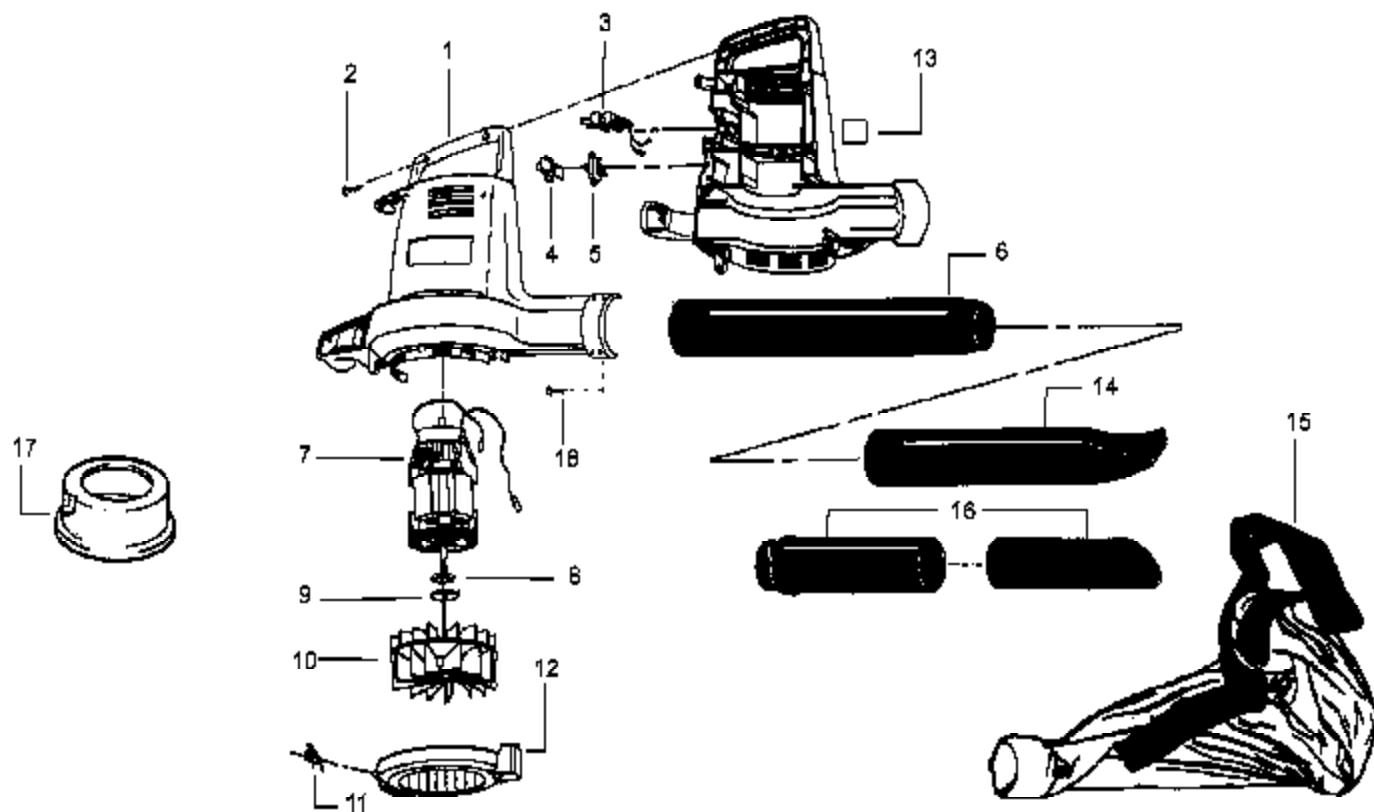

⚠ WARNING

All repairs, adjustments and maintenance not described in the Operator's Manual must be performed by qualified service personnel.

Ref #	Part Number	Qty	Description
1	530402773		Housing Set
2	530016317		Screw
3	530403778		Wire Harness (Incls. Switch)
4	530401008		Switch Cover
5	530401094		Switch
6	534352705		Blower Tube
7	530402374		Motor Ass'y. Type 1
7	530404106		Motor Ass'y. Type 2
8	530404165		Spacer (Type 2 only)
9	530400897		Washer
10	530402719		Impeller
11	530351417		Spring
12	530402140	2570 Electric Blower Page 2 of 4	Inlet Cover
13	530400089	Blower Assembly	Blower Assembly
14	530053890		Nozzle
15	530402533		Vacuum Bag Kit
16	530402499		Vacuum Tube Kit
17	530403791		Inlet Restrictor
18	530015994		Screw
	530087937		Operator Manual Not Shown
	530402500		Warning Decal Not Shown

Gutter Attachment Kit #952701696

Ref #	Part Number	Qty	Description
10	530094426		Nozzle
11	530094518		Elbow
12	530094425		Extension Tube
13	530094424		Pivot Tube
14	952701645		Goggles
15	530351416		Adapter For Electrics Only
16	530094850		Adapter For Gas Units Only
952701696	952701696		Gutter Attachment Kit