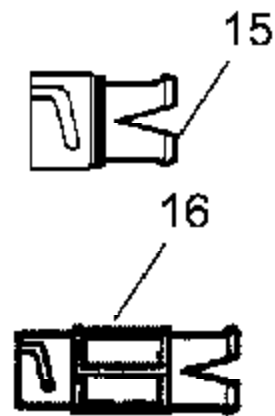

**⚠ WARNING**

All repairs, adjustments and maintenance not described in the Operator's Manual must be performed by qualified service personnel.

Ref #	Part Number	Qty	Description
1	530403264		Housing Set
2	530016317		Screw
3	530403269		Wire Harness (Incls. Switch )
4	530401008		Switch Cover
5	530351456		Switch
6	530401884		Blower Tube
7	530403267		Motor Ass'y.
8	530400897		Washer
9	530351451		Impeller
10	530403682		Nozzle (Incl. #6)
11	530015994		Screw
	530087937		Operator Manual Not Shown
	530402541	2525 Electric Blower	Warning Decal Not Shown
			Blower Assembly

# Gutter Attachment Kit #952701696

Ref #	Part Number	Qty	Description
10	530094426		Nozzle
11	530094518		Elbow
12	530094425		Extension Tube
13	530094424		Pivot Tube
14	952701645		Goggles
15	530351416		Adapter For Electrics Only
16	530094850		Adapter For Gas Units Only
952701696	952701696		Gutter Attachment Kit