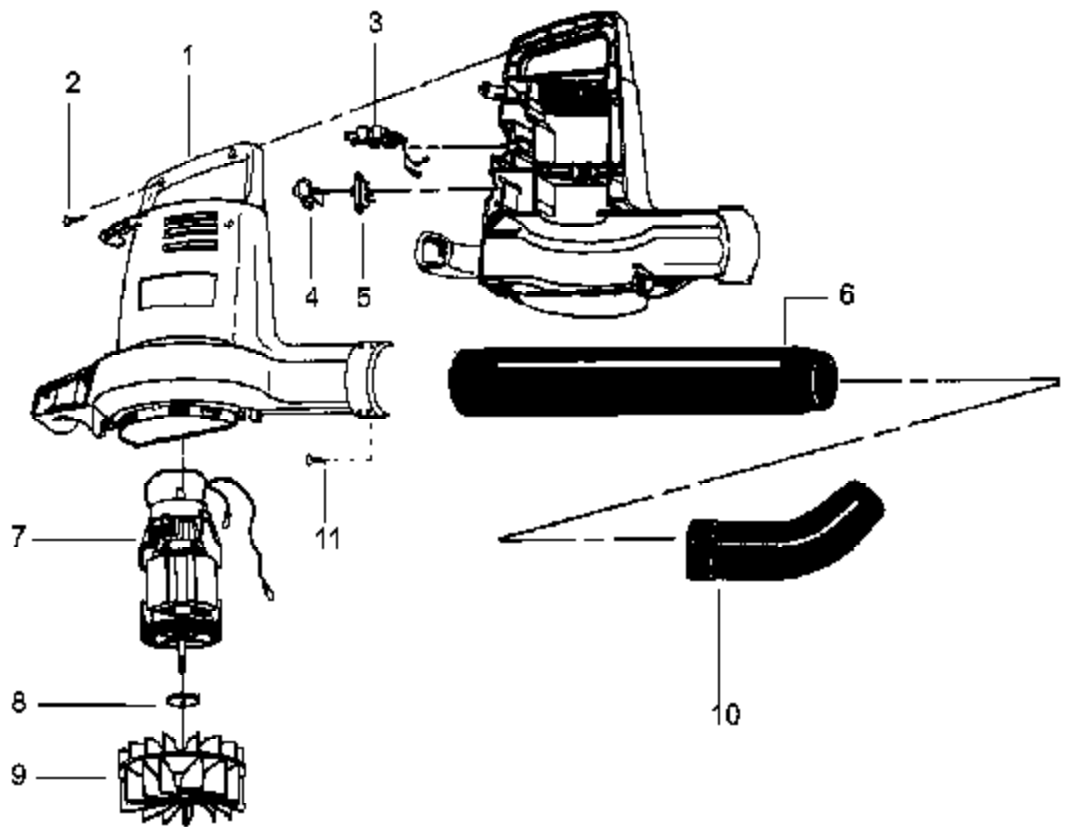

**⚠ WARNING**

All repairs, adjustments and maintenance not described in the Operator's Manual must be performed by qualified service personnel.

Ref #	Part Number	Qty	Description
1	530403264		Housing Set
2	530016317		Screw
3	530403269		Wire Harness (Incls. Switch )
4	530401008		Switch Cover
5	530351456		Switch
6	530401884		Blower Tube
7	530403267		Motor Ass'y.
8	530400897		Washer
9	530351451		Impeller
10	530403682		Nozzle (Incl. #6)
11	530015994		Screw
	530087937		Operator Manual Not Shown
	530402541	2525 Electric Blower	Warning Decal Not Shown
			Blower Assembly

# Gutter Attachment Kit #952701696

Ref #	Part Number	Qty	Description
10	530094426		Nozzle
11	530094518		Elbow
12	530094425		Extension Tube
13	530094424		Pivot Tube
14	952701645		Goggles
15	530351416		Adapter For Electrics Only
16	530094850		Adapter For Gas Units Only
952701696	952701696		Gutter Attachment Kit