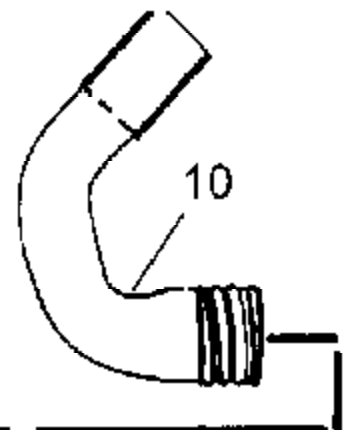

**⚠ WARNING**

All repairs, adjustments and maintenance not described in the Operator's Manual must be performed by qualified service personnel.

Ref #	Part Number	Qty	Description
1	530403264		Housing Set
2	530016317		Screw
3	530403269		Wire Harness (Incls. Switch )
4	530401008		Switch Cover
5	530351456		Switch
6	530401884		Blower Tube
7	530403267		Motor Ass'y.
8	530400897		Washer
9	530351451		Impeller
10	530403682		Nozzle (Incl. #6)
11	530015994		Screw
	530087937		Operator Manual Not Shown
	530402541	2525 Electric Blower	Warning Decal Not Shown
			Blower Assembly

# Gutter Attachment Kit #952701696

Ref #	Part Number	Qty	Description
10	530094426		Nozzle
11	530094518		Elbow
12	530094425		Extension Tube
13	530094424		Pivot Tube
14	952701645		Goggles
15	530351416		Adapter For Electrics Only
16	530094850		Adapter For Gas Units Only
952701696	952701696		Gutter Attachment Kit