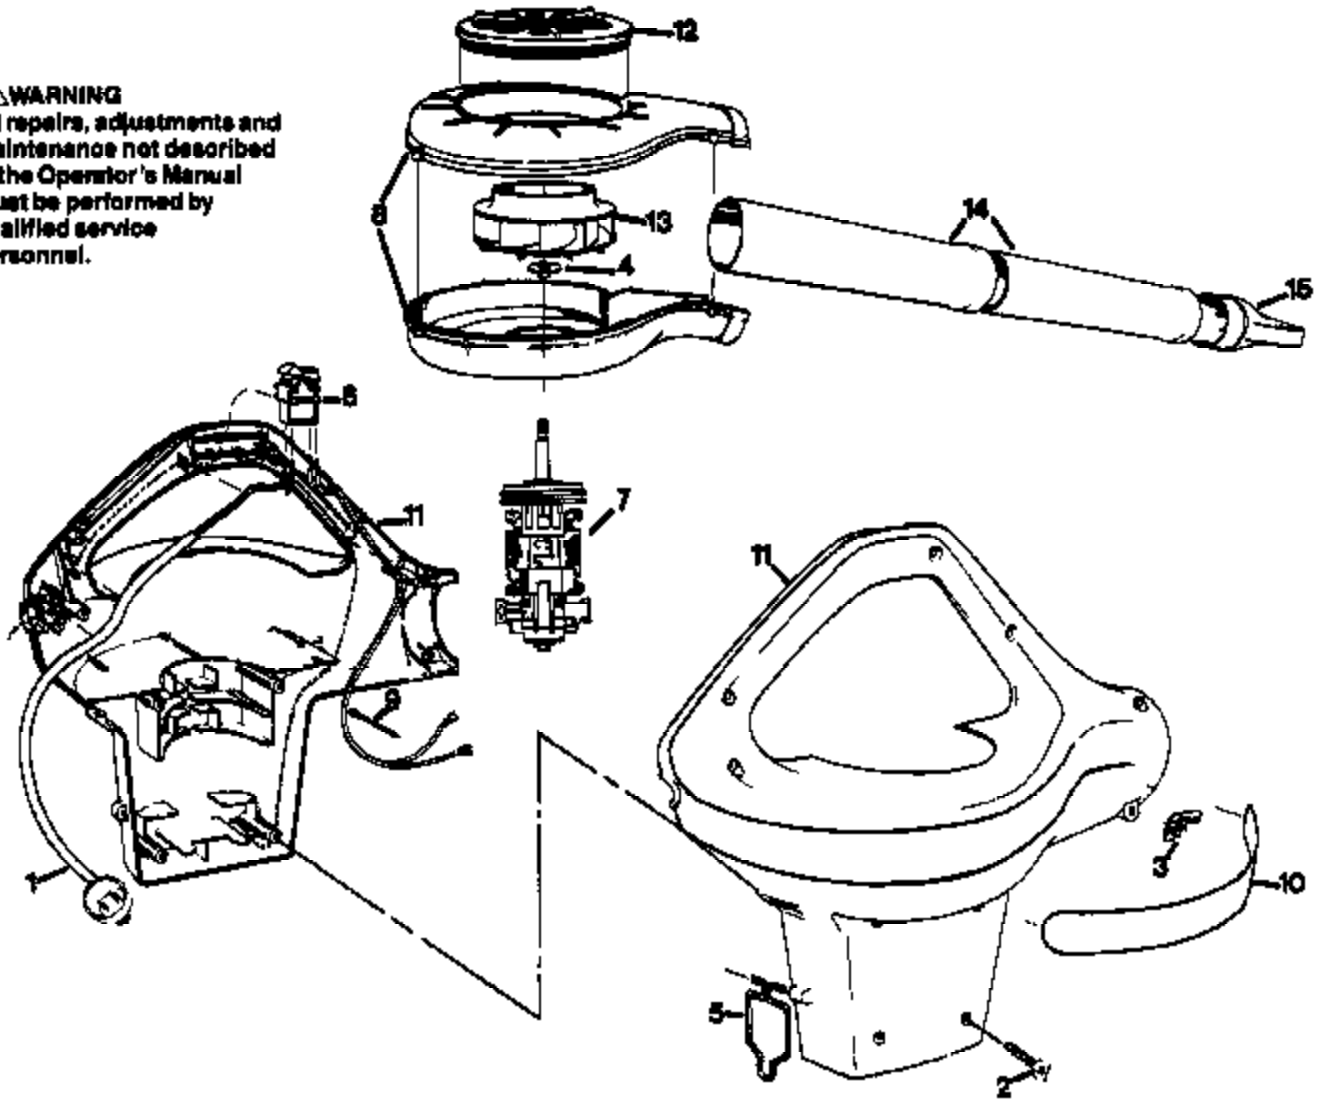

⚠ WARNING
All repairs, adjustments and maintenance not described in the Operator's Manual must be performed by qualified service personnel.

Ref #	Part Number	Qty	Description
1	530093058	1	Cord
2	530090827		Screw - #8 - 11 x 3/4" Pan Hd. Plastite
2	530090827	9	Type 1
2	530090827	11	Type 2
3		1	Nut
3	530093065		Type 1
3	530416866		Type 2
4		1	Spacer
4	530093061		Type 1
4	530350047		Type 2
5	530093062	1	Hanger
6	530093053	1	Switch
7		1	2500 TYPE 1 & 2 Filter Co. BR Motor Assy.
7	530093063		BOWER ASSEMBLY
7	530348097		Type 1
7	530348097		Type 2
8	530093055	1	Scroll Assembly
9	530093066	1	Screw - #10 - 24 x 2-3/4" Hex Hd.
10	530093056	1	Label
11		1	Housing Set
11	530093054		Type 1
11	530348099		Type 2
12	530093057	1	Damper Assembly
13	530093059	1	Fan
14	530093067	2	Tube
15	530093068	1	Nozzle