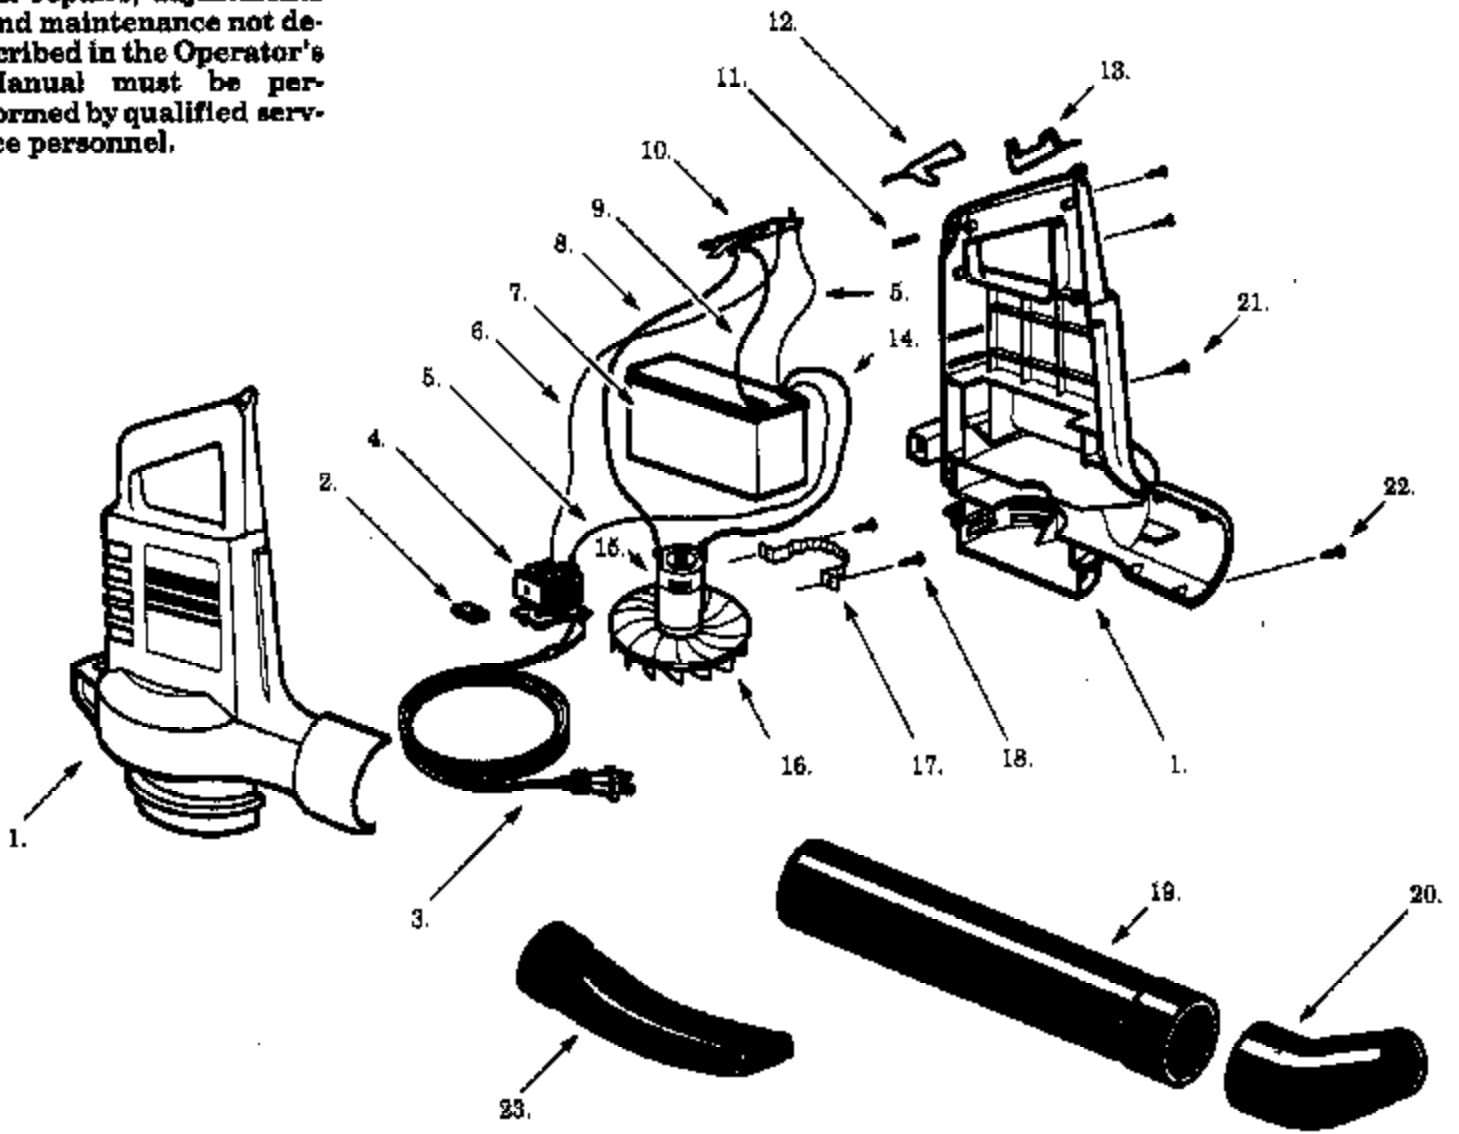

⚠ WARNING

All repairs, adjustments and maintenance not described in the Operator's Manual must be performed by qualified service personnel.

Ref #	Part Number	Qty	Description
1	530400541		Blower Housing Set
2	530350017		Spacer
3	530400546		Cord Set
4	530400536		Charger
5	530400548		Leadwire Assy) Black (22 Ga. wire)
6	530400550		Leadwire (22 ga) Red
7	530400535		Battery
8	530400544		Leadwire (14") Red (14 Ga wire)
9	530400552		Leadwire (7") White (14 Ga. wire)
10	530036586		Circuit Board
11	530015102		Roll Pin
12	530037040		Trigger Lock
13	530400412		Trigger
14	530400542		Leadwire (12") Black (14 Ga. wire)
15	530014502		Motor Assembly
16	530036389		Impeller
17	530400540		Motor Clamp
18	530015533		Screw (2 required)
19	534352705		Outlet Tube
20	534373405		Nozzle
21	530340179		Screw
22	530015994		Screw
23	530036769		Flare Nozzle
	530068709		Operator's Manual Not Shown.
	530061475		Carton (Not a serviceable part) Not Shown.
	530036185		Instruction Decal (Not a serviceable part) Not Shown.

RB90 Cordless Blower Page 2 of 2

BLOWER ASSEMBLY