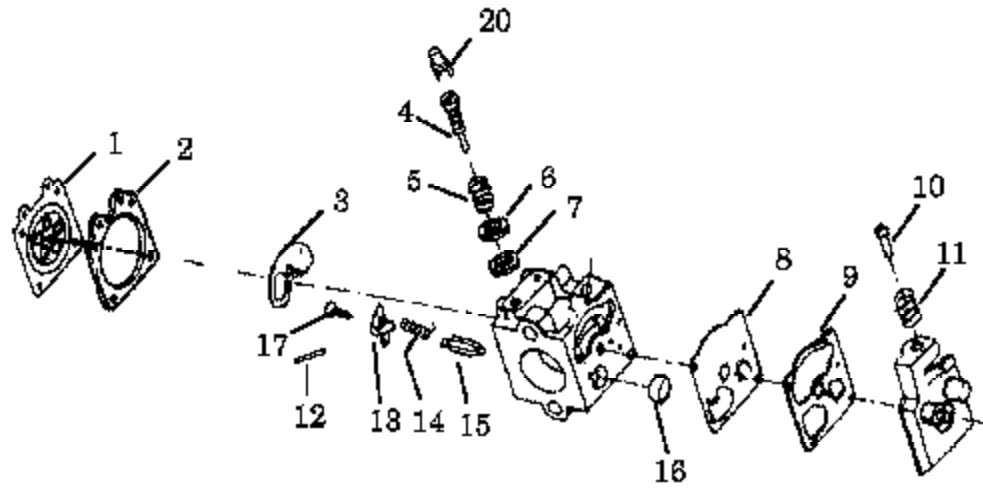

Carburetor Assembly #530-035360 (WA-221)

Carb.
Repair
Kit

18

Carb.
Gasket
Kit

19

Ref #	Part Number	Qty	Description
1	530035014		Metering Diaphragm (Included in Carb. Kwik Repair Kit & Gasket/Diaphragm Kit)
2	530035151		Metering Diaphragm Gasket (Included in Carb. Kwik Repair Kit & Gasket/Diaphragm Kit)
3	530035211		Circuit Plate Gasket (Included in Carb. Kwik Repair Kit & Gasket/Diaphragm Kit)
4	530035341		Mixture Needle
5	530035342		Mixture Needle Spring
6	530035217		Mixture Needle Washer
7	530035218		"O" Ring Mixture (Included in Carb. Kwik Repair Kit & Gasket/Diaphragm Kit)
8	530035166		Fuel Pump Diaphragm (Included in Carb. Kwik Repair Kit & Gasket/Diaphragm Kit)
9	530035164		Fuel Pump Gasket (Included in Carb. Kwik Repair Kit & Gasket/Diaphragm Kit)
10	530035203		Idle Speed Screw
11	530035208		Idle Speed Spring
12	530035028		Metering Lever Pin (Included in Carb. Kwik Repair Kit)
13	530035031		Metering Lever (Included in Carb. Kwik Repair Kit)
14	530035188		Metering Lever Spring (Included in Carb. Kwik Repair Kit)
15	530035106		Inlet Needle Valve (Included in Carb. Kwik Repair Kit)
16	530035178		Fuel Inlet Screen (Included in Carb. Kwik Repair Kit)
17	530035016		Metering Lever Pin Screw
18	530035264		Carb. Kwik Repair Kit
19	530035219		Carb. Gasket/Diaphragm
20	530035337		Limitter Cap
530-035360	530035360		Carburetor Assembly - WA-221