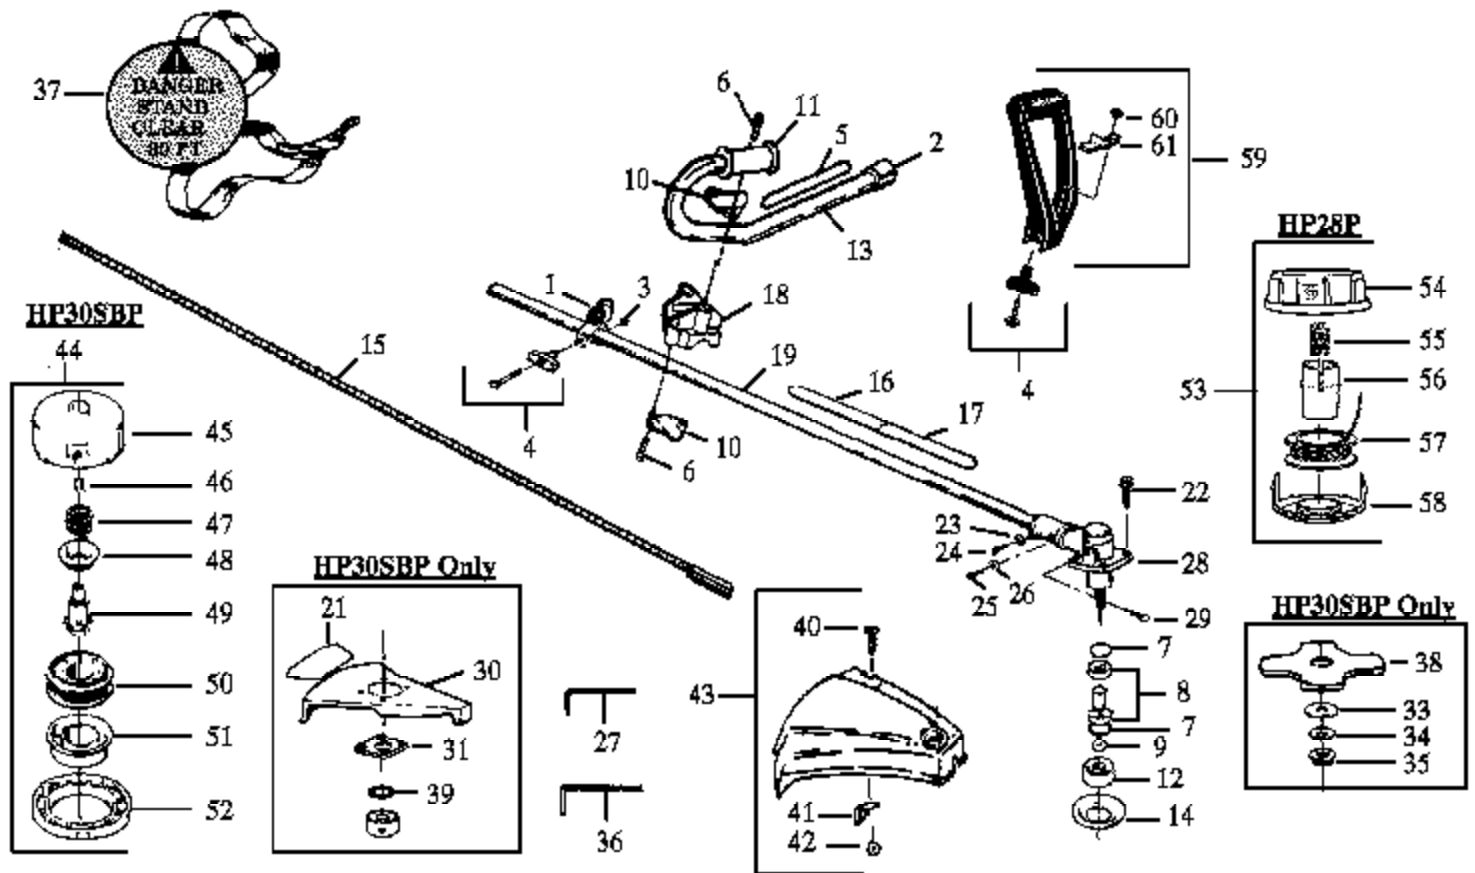

**Carburetor Assembly #530-035349 (WT-298)**

Carb. Repair Kit

17

Carb. Gasket Kit

18

Ref #	Part Number	Qty	Description
1	530035014		Metering Diaphragm (Included in Carb. Kwik Repair Kit & Gasket/Diaphragm Kit)
2	530035151		Metering Diaphragm Gasket (Included in Carb. Kwik Repair Kit & Gasket/Diaphragm Kit)
3	530035147		Circuit Plate Gasket (Included in Carb. Kwik Repair Kit & Gasket/Diaphragm Kit)
4	530035142		Hi Speed Needle
5	530035036		Hi Speed Needle Spring
6	530035141		Idle Needle
7	530035023		Idle Needle Spring
8	530035203		Idle Speed Screw
9	530035208		Idle Speed Spring
10	530035028		Metering Lever Pin (Included in Carb. Kwik Repair Kit)
11	530035031		Metering Lever (Included in Carb. Kwik Repair Kit)
12	530035188		Metering Lever Spring (Included in Carb. Kwik Repair Kit)
13	530035106		Inlet Needle Valve (Included in Carb. Kwik Repair Kit)
14	530035178		Inlet Screen (Included in Carb. Kwik Repair Kit)
15	530035166		Pump Diaphragm (Included in Carb. Kwik Repair Kit & Gasket/Diaphragm Kit)
16	530035164		Pump Gasket (Included in Carb. Kwik Repair Kit & Gasket/Diaphragm Kit)
17	530035260		Carb. Kwik Repair Kit
18	530035185		Carb. Gasket/Diaphragm Kit
530-035349	530035349		Carburetor Assembly - WT298