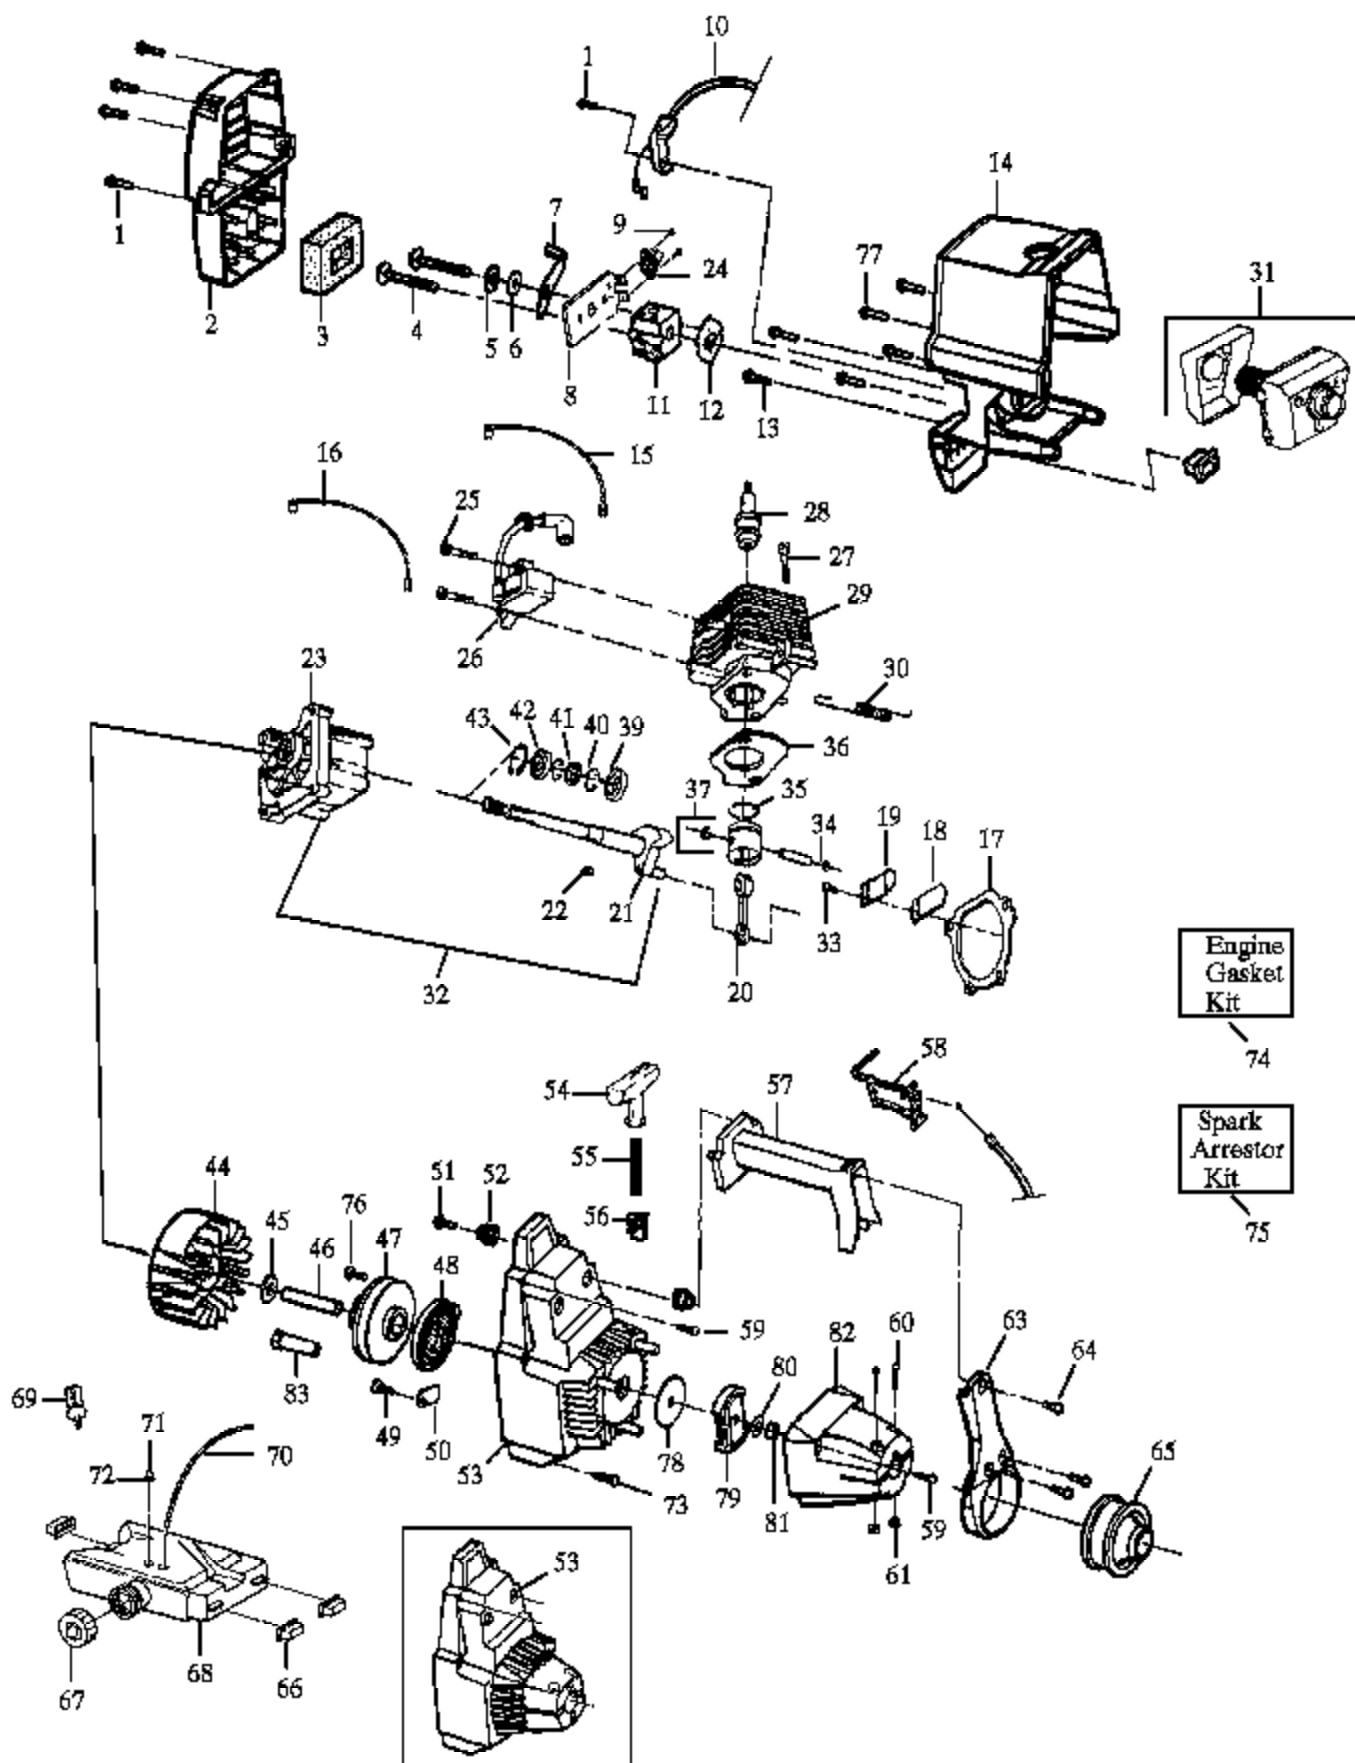

Ref #	Part Number	Qty	Description
1	530015775		Screw
2	530036380		Muffler/Air Box Cover
3	530036429		Air Filter Foam
4	530015849		Screw
5	530015852		Spacer
6	530015254		Wave Washer
7	530038103		Choke Shutter
8	530037931		Air Filter Plate
9	530016085		Screw
10	530037495		Throttle Cable Ass'y.
11	530035360		Carburetor Model HP28P
11	530035349		Carburetor Model HP30SBP
12	530019164	HP30SBP Gas Tuner of 10	Carburetor Gasket (Included In Engine Gasket Kit
13	530015772	Engine Block & Shroud	Screw
14	530037501		Shroud
15	530014663		Lead Wire Ass'y
16	530014662		Ground Wire Ass'y
17	530019154		Crankcase/Shroud Gasket (Included In Engine Gasket Kit
18	530036233		Reed
19	530027594		Reed Stop
20	530010960		Connecting Rod Ass'y. (Incl. Bearings)
21	530010945		Crankshaft Ass'y. Model HP28P
21	530010934		Crankshaft Ass'y. Model HP30SBP
22	530015126		Flywheel Key
23	530014016		Crankcase Ass'y. (Incl. 39-42)
24	530037972		Bulb Ass'y.
25	530015128		Screw
26	530039134		Ignition Module
27	530015239		Screw
28	530030077		Spark Plug
29	530012235		Cylinder
30	530036409		Muffler Attachment Spring
31	530069257		Muffler Kit
32	530014004		Crankcase & Crankshaft Ass'y Model HP28P (Incl. 21, 23, 38 & 43)
32	530014015		Crankcase & Crankshaft Ass'y Model HP30SBP (Incl. 21, 23, 38 & 43)
33	530016064		Screw
34	530015162		Piston Pin Retainer
35	530025875		Piston Ring
36	530019178		Cylinder Gasket (Included In Engine Gasket Kit
37	530069275		Piston Kit (Incl. #34,35 & pin)
39	530032103		Inner Bearing
40	530015787		Retaining Ring
41	530019158		Crankshaft Seal
42	530032102		Outer Bearing
43	530015789		Crankshaft Retaining Ring
44	530039111		Flywheel Ass'y. Model HP28P
44	530039136		Flywheel Ass'y. Model HP30SBP
45	530015828		Washer Model HP28P
45	530016030		Washer Model HP30SBP
46	530027511		Flywheel Spacer - Model HP30SBP
47	530069291		Starter Pulley Kit
48	530029395		Starter Spring
49	530015496		Screw