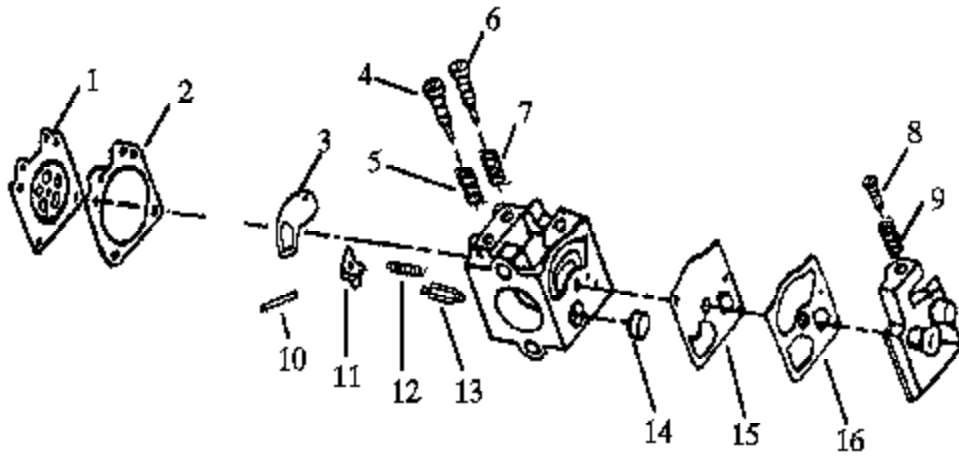

**Carburetor Assembly #530-035349 (WT-298)**

Carb. Repair Kit

17

Carb. Gasket Kit

18

Ref #	Part Number	Qty	Description
1	530035014		Metering Diaphragm (Included in Carb. Kwik Repair Kit & Gasket/Diaphragm Kit)
2	530035151		Metering Diaphragm Gasket (Included in Carb. Kwik Repair Kit & Gasket/Diaphragm Kit)
3	530035147		Circuit Plate Gasket (Included in Carb. Kwik Repair Kit & Gasket/Diaphragm Kit)
4	530035142		Hi Speed Needle
5	530035036		Hi Speed Needle Spring
6	530035141		Idle Needle
7	530035023		Idle Needle Spring
8	530035203		Idle Speed Screw
9	530035208		Idle Speed Spring
10	530035028		Metering Lever Pin (Included in Carb. Kwik Repair Kit)
11	530035031		Metering Lever (Included in Carb. Kwik Repair Kit)
12	530035188		Metering Lever Spring (Included in Carb. Kwik Repair Kit)
13	530035106		Inlet Needle Valve (Included in Carb. Kwik Repair Kit)
14	530035178		Inlet Screen (Included in Carb. Kwik Repair Kit)
15	530035166		Pump Diaphragm (Included in Carb. Kwik Repair Kit & Gasket/Diaphragm Kit)
16	530035164		Pump Gasket (Included in Carb. Kwik Repair Kit & Gasket/Diaphragm Kit)
17	530035260		Carb. Kwik Repair Kit
18	530035185		Carb. Gasket/Diaphragm Kit
530-035349	530035349		Carburetor Assembly - WT298