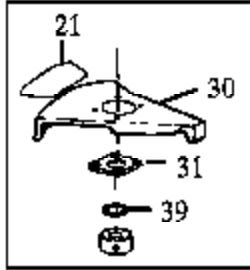

HP30SB Only