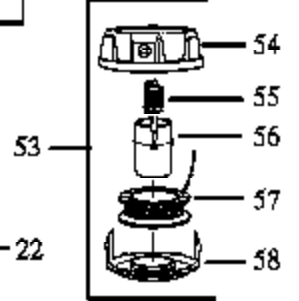

HP30SB

HP30SB Only

HP28

HP30SB Only