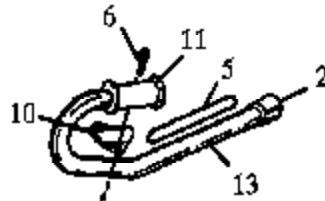

HP30SB Gas Trimmer 2 of 10
Carburetor Assembly (WA199)

Carburetor Assembly Part Number 530-035262 WA-207/207A

Carb.
Repair
Kit

18

Carb.
Gasket
Kit

19

Ref #	Part Number	Qty	Description
1	530035014		Metering Diaphragm Included in Carb. Kwik Repair Kit & Carb. Gasket/Diaphragm Kit
2	530035151		Metering Diaphragm Gasket Included in Carb. Kwik Repair Kit & Carb. Gasket/Diaphragm Kit
3	530035211		Circuit Plate Gasket Included in Carb. Kwik Repair Kit & Carb. Gasket/Diaphragm Kit
4	530035212		Mixture Needle
5	530035214		Mixture Needle Spring
6	530035217		Mixture Needle Washer
7	530035218		"O" Ring Mixture Included in Carb. Kwik Repair Kit & Carb. Gasket/Diaphragm Kit
8	530035166		Fuel Pump Diaphragm Included in Carb. Kwik Repair Kit & Carb. Gasket/Diaphragm Kit
9	530035164		Fuel Pump Gasket Included in Carb. Kwik Repair Kit & Carb. Gasket/Diaphragm Kit
10	530035203		Idle Speed Screw
11	530035208		Idle Speed Spring
12	530035028		Metering Lever Pin Included in Carb. Kwik Repair Kit
13	530035031		Metering Lever Included in Carb. Kwik Repair Kit
14	530035188		Metering Lever Spring Included in Carb. Kwik Repair Kit
15	530035106		Inlet Needle Valve Included in Carb. Kwik Repair Kit
16	530035178		Fuel Inlet Screen Included in Carb. Kwik Repair Kit
17	530035016		Metering Lever Pin Screw
18	530035264		Carb. Kwik Repair Kit
19	530035219		Carb. Gasket/Diaphragm Kit
530035262	530035262		Carburetor Assembly (WA207/207A)