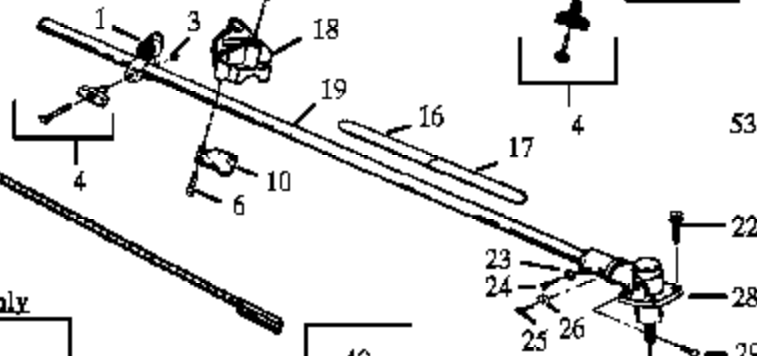

HP30SB Only