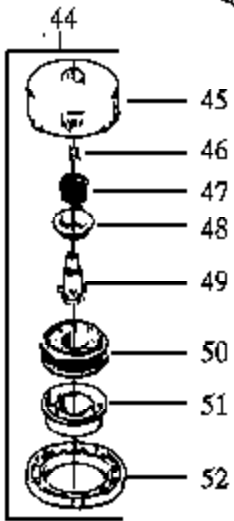

HP30SB

HP30SB Only

HP28

HP30SB Only