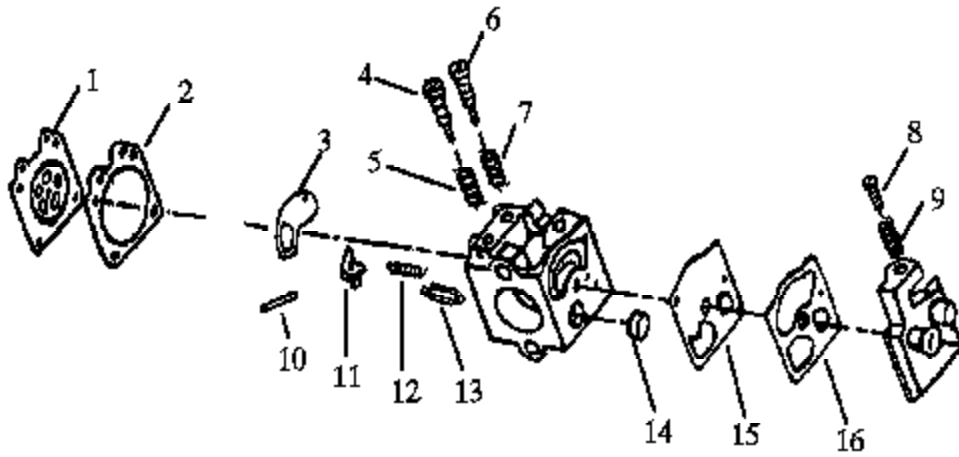

Carburetor Assembly Part Number 530-035259 WA-199

Carb. Repair
Kit

17

Carb. Gasket
Kit

18

Ref #	Part Number	Qty	Description
1	530035014		Metering Diaphragm Included in Carb. Kwik Repair Kit & Carb. Gasket/Diaphragm Kit
2	530035151		Metering Diaphragm Gasket Included in Carb. Kwik Repair Kit & Carb. Gasket/Diaphragm Kit
3	530035147		Circuit Plate Gasket Included in Carb. Kwik Repair Kit & Carb. Gasket/Diaphragm Kit
4	530035142		Hi Speed Needle
5	530035036		Hi Speed Needle Spring
6	530035141		Idle Needle
7	530035023		Idle Needle Spring
8	530035203		Idle Speed Screw
9	530035208		Idle Speed Spring
10	530035028		Metering Lever Pin Included in Carb. Kwik Repair Kit
11	530035031		Metering Lever Included in Carb. Kwik Repair Kit
12	530035188		Metering Lever Spring Included in Carb. Kwik Repair Kit
13	530035106		Inlet Needle Valve Included in Carb. Kwik Repair Kit
14	530035178		Inlet Screen Included in Carb. Kwik Repair Kit
15	530035166		Pump Diaphragm Included in Carb. Kwik Repair Kit & Carb. Gasket/Diaphragm Kit
16	530035164		Pump Gasket Included in Carb. Kwik Repair Kit & Carb. Gasket/Diaphragm Kit
17	530035260		Carb. Kwik Repair Kit
18	530035185		Carb. Gasket/Diaphragm Kit
530035259	530035259		Carburetor Assembly (WA199)