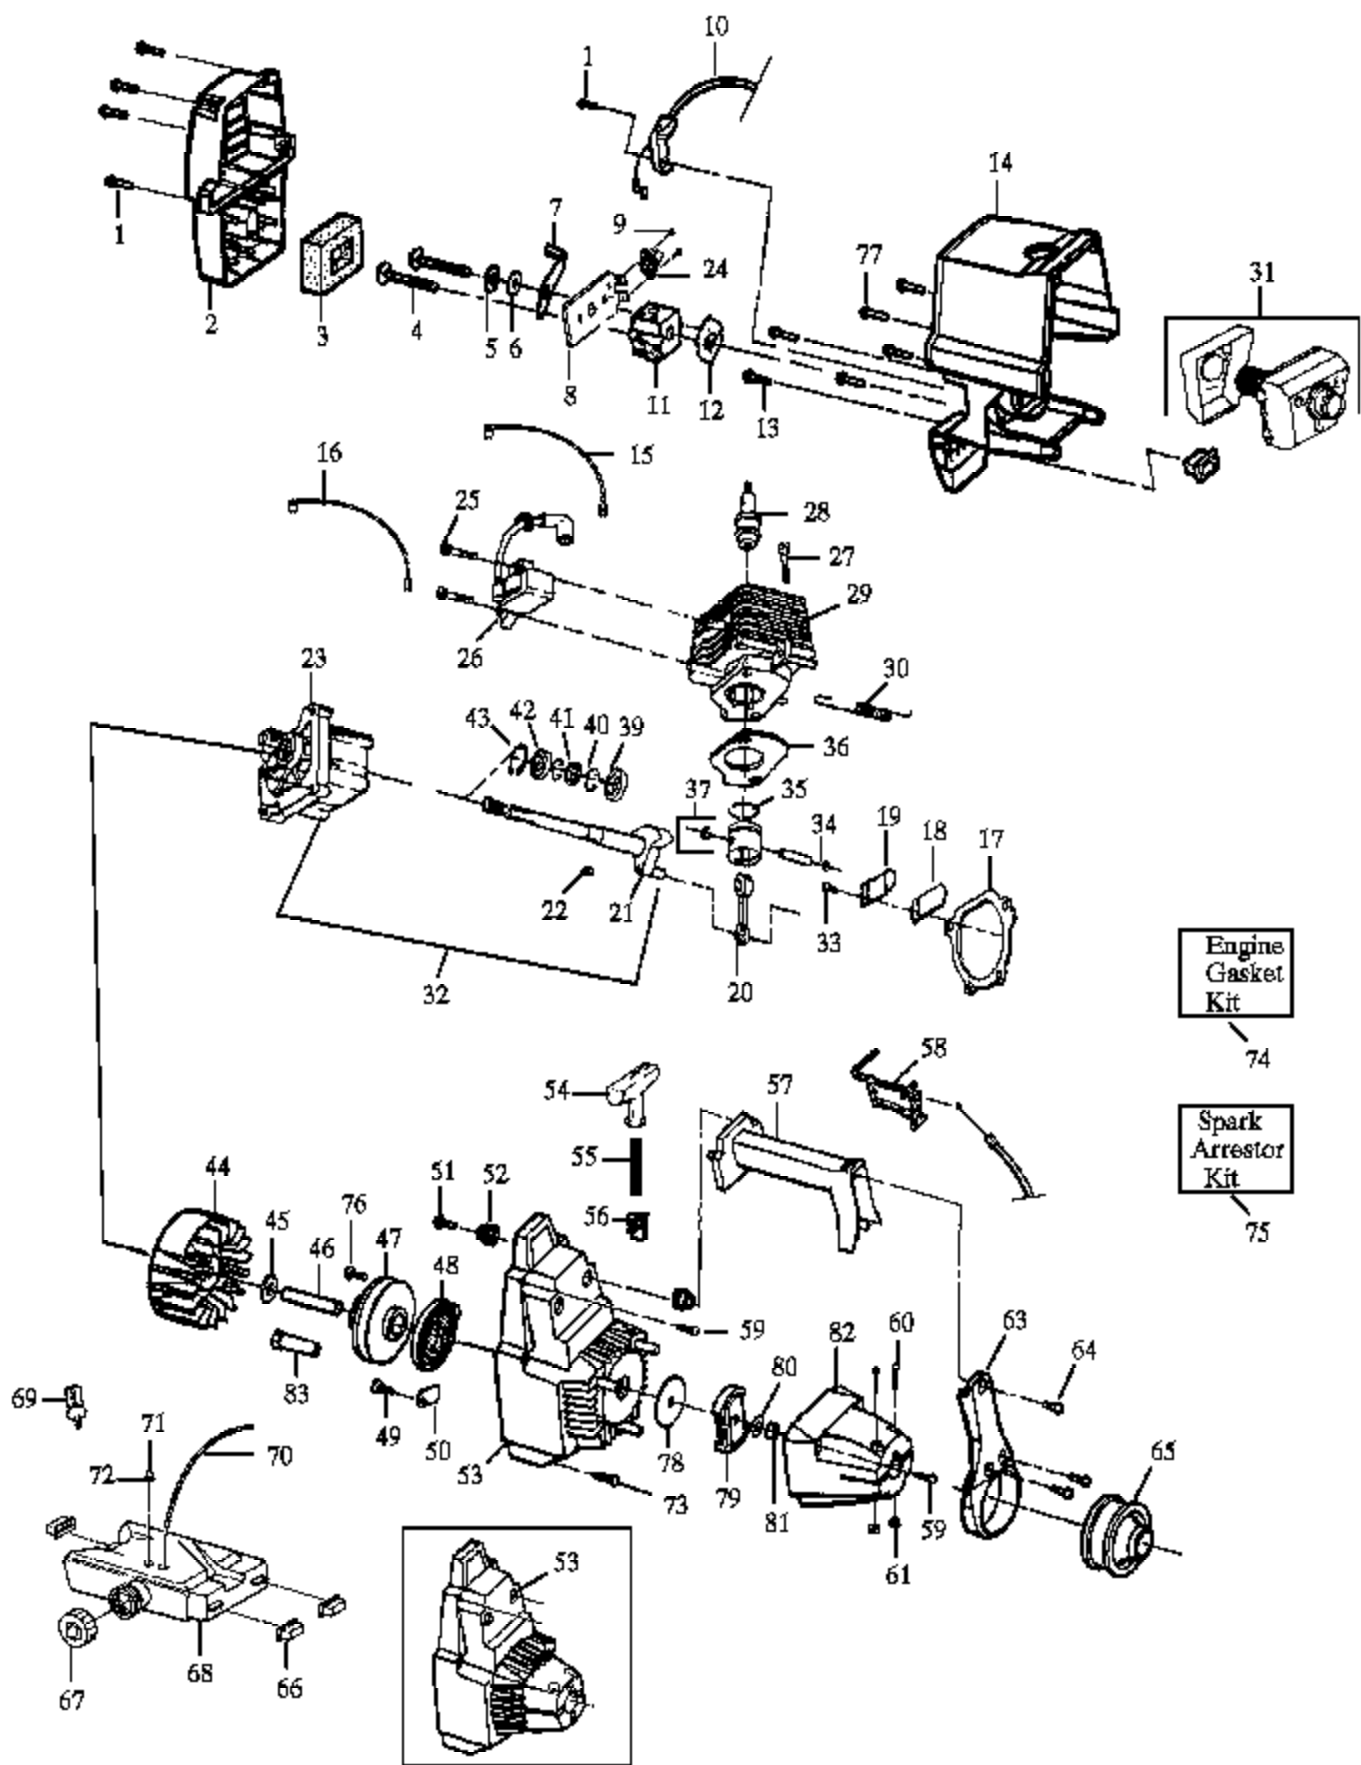

Ref #	Part Number	Qty	Description
1	530015775		Screw
2	530036380		Muffler/Air Box Cover
3	530036429		Air Filter Foam
4	530015849		Screw
5	530015852		Spacer
6	530015254		Wave Washer
7	530038103		Choke Shutter
8	530037931		Air Filter Plate
9	530016085		Screw
10	530037495		Throttle Cable Ass'y.
11	530035360		Carburetor Model HP28P
11	530035349		Carburetor Model HP30SBP
12	530019164		Carburetor Gasket (Included In Engine Gasket Kit
13	530015772		Engine Block & Shroud
14	530037501		Screw
14	530037501		Shroud
15	530014663		Lead Wire Ass'y
16	530014662		Ground Wire Ass'y
17	530019154		Crankcase/Shroud Gasket (Included In Engine Gasket Kit
18	530036233		Reed
19	530027594		Reed Stop
20	530010960		Connecting Rod Ass'y. (Incl. Bearings)
21	530010945		Crankshaft Ass'y. Model HP28P
21	530010934		Crankshaft Ass'y. Model HP30SBP
22	530015126		Flywheel Key
23	530014016		Crankcase Ass'y. (Incl. 39-42)
24	530037972		Bulb Ass'y.
25	530015128		Screw
26	530039134		Ignition Module
27	530015239		Screw
28	530030077		Spark Plug
29	530012235		Cylinder
30	530036409		Muffler Attachment Spring
31	530069257		Muffler Kit
32	530014004		Crankcase & Crankshaft Ass'y Model HP28P (Incl. 21, 23, 38 & 43)
32	530014015		Crankcase & Crankshaft Ass'y Model HP30SBP (Incl. 21, 23, 38 & 43)
33	530016064		Screw
34	530015162		Piston Pin Retainer
35	530025875		Piston Ring
36	530019178		Cylinder Gasket (Included In Engine Gasket Kit
37	530069275		Piston Kit (Incl. #34,35 & pin)
39	530032103		Inner Bearing
40	530015787		Retaining Ring
41	530019158		Crankshaft Seal
42	530032102		Outer Bearing
43	530015789		Crankshaft Retaining Ring
44	530039111		Flywheel Ass'y. Model HP28P
44	530039136		Flywheel Ass'y. Model HP30SBP
45	530015828		Washer Model HP28P
45	530016030		Washer Model HP30SBP
46	530027511		Flywheel Spacer - Model HP30SBP
47	530069291		Starter Pulley Kit
48	530029395		Starter Spring
49	530015496		Screw