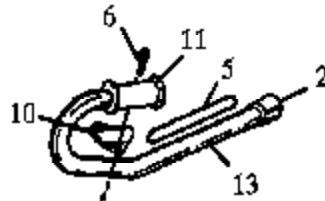

HP28 Gas Trimmage 2 of 4
 Carburetor Assembly (WA199)

Carburetor Assembly Part Number 530-035262 WA-207/207A

Carb.
Repair
Kit

18

Carb.
Gasket
Kit

19

Ref #	Part Number	Qty	Description
1	530035014		Metering Diaphragm Included in Carb. Kwik Repair Kit & Carb. Gasket/Diaphragm Kit
2	530035151		Metering Diaphragm Gasket Included in Carb. Kwik Repair Kit & Carb. Gasket/Diaphragm Kit
3	530035211		Circuit Plate Gasket Included in Carb. Kwik Repair Kit & Carb. Gasket/Diaphragm Kit
4	530035212		Mixture Needle
5	530035214		Mixture Needle Spring
6	530035217		Mixture Needle Washer
7	530035218		"O" Ring Mixture Included in Carb. Kwik Repair Kit & Carb. Gasket/Diaphragm Kit
8	530035166		Fuel Pump Diaphragm Included in Carb. Kwik Repair Kit & Carb. Gasket/Diaphragm Kit
9	530035164		Fuel Pump Gasket Included in Carb. Kwik Repair Kit & Carb. Gasket/Diaphragm Kit
10	530035203		Idle Speed Screw
11	530035208		Idle Speed Spring
12	530035028		Metering Lever Pin Included in Carb. Kwik Repair Kit
13	530035031		Metering Lever Included in Carb. Kwik Repair Kit
14	530035188		Metering Lever Spring Included in Carb. Kwik Repair Kit
15	530035106		Inlet Needle Valve Included in Carb. Kwik Repair Kit
16	530035178		Fuel Inlet Screen Included in Carb. Kwik Repair Kit
17	530035016		Metering Lever Pin Screw
18	530035264		Carb. Kwik Repair Kit
19	530035219		Carb. Gasket/Diaphragm Kit
530035262	530035262		Carburetor Assembly (WA207/207A)