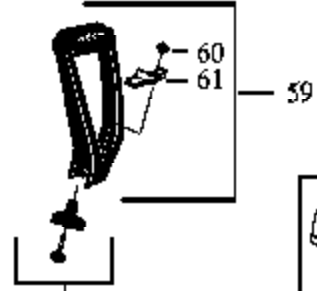

HP28 Gas Trimmage 2 of 4
 Carburetor Assembly (WA199)

Carburetor Assembly Part Number 530-035262 WA-207/207A

Carb.
Repair
Kit

18

Carb.
Gasket
Kit

19

Ref #	Part Number	Qty	Description
1	530035014		Metering Diaphragm Included in Carb. Kwik Repair Kit & Carb. Gasket/Diaphragm Kit
2	530035151		Metering Diaphragm Gasket Included in Carb. Kwik Repair Kit & Carb. Gasket/Diaphragm Kit
3	530035211		Circuit Plate Gasket Included in Carb. Kwik Repair Kit & Carb. Gasket/Diaphragm Kit
4	530035212		Mixture Needle
5	530035214		Mixture Needle Spring
6	530035217		Mixture Needle Washer
7	530035218		"O" Ring Mixture Included in Carb. Kwik Repair Kit & Carb. Gasket/Diaphragm Kit
8	530035166		Fuel Pump Diaphragm Included in Carb. Kwik Repair Kit & Carb. Gasket/Diaphragm Kit
9	530035164		Fuel Pump Gasket Included in Carb. Kwik Repair Kit & Carb. Gasket/Diaphragm Kit
10	530035203		Idle Speed Screw
11	530035208		Idle Speed Spring
12	530035028		Metering Lever Pin Included in Carb. Kwik Repair Kit
13	530035031		Metering Lever Included in Carb. Kwik Repair Kit
14	530035188		Metering Lever Spring Included in Carb. Kwik Repair Kit
15	530035106		Inlet Needle Valve Included in Carb. Kwik Repair Kit
16	530035178		Fuel Inlet Screen Included in Carb. Kwik Repair Kit
17	530035016		Metering Lever Pin Screw
18	530035264		Carb. Kwik Repair Kit
19	530035219		Carb. Gasket/Diaphragm Kit
530035262	530035262		Carburetor Assembly (WA207/207A)