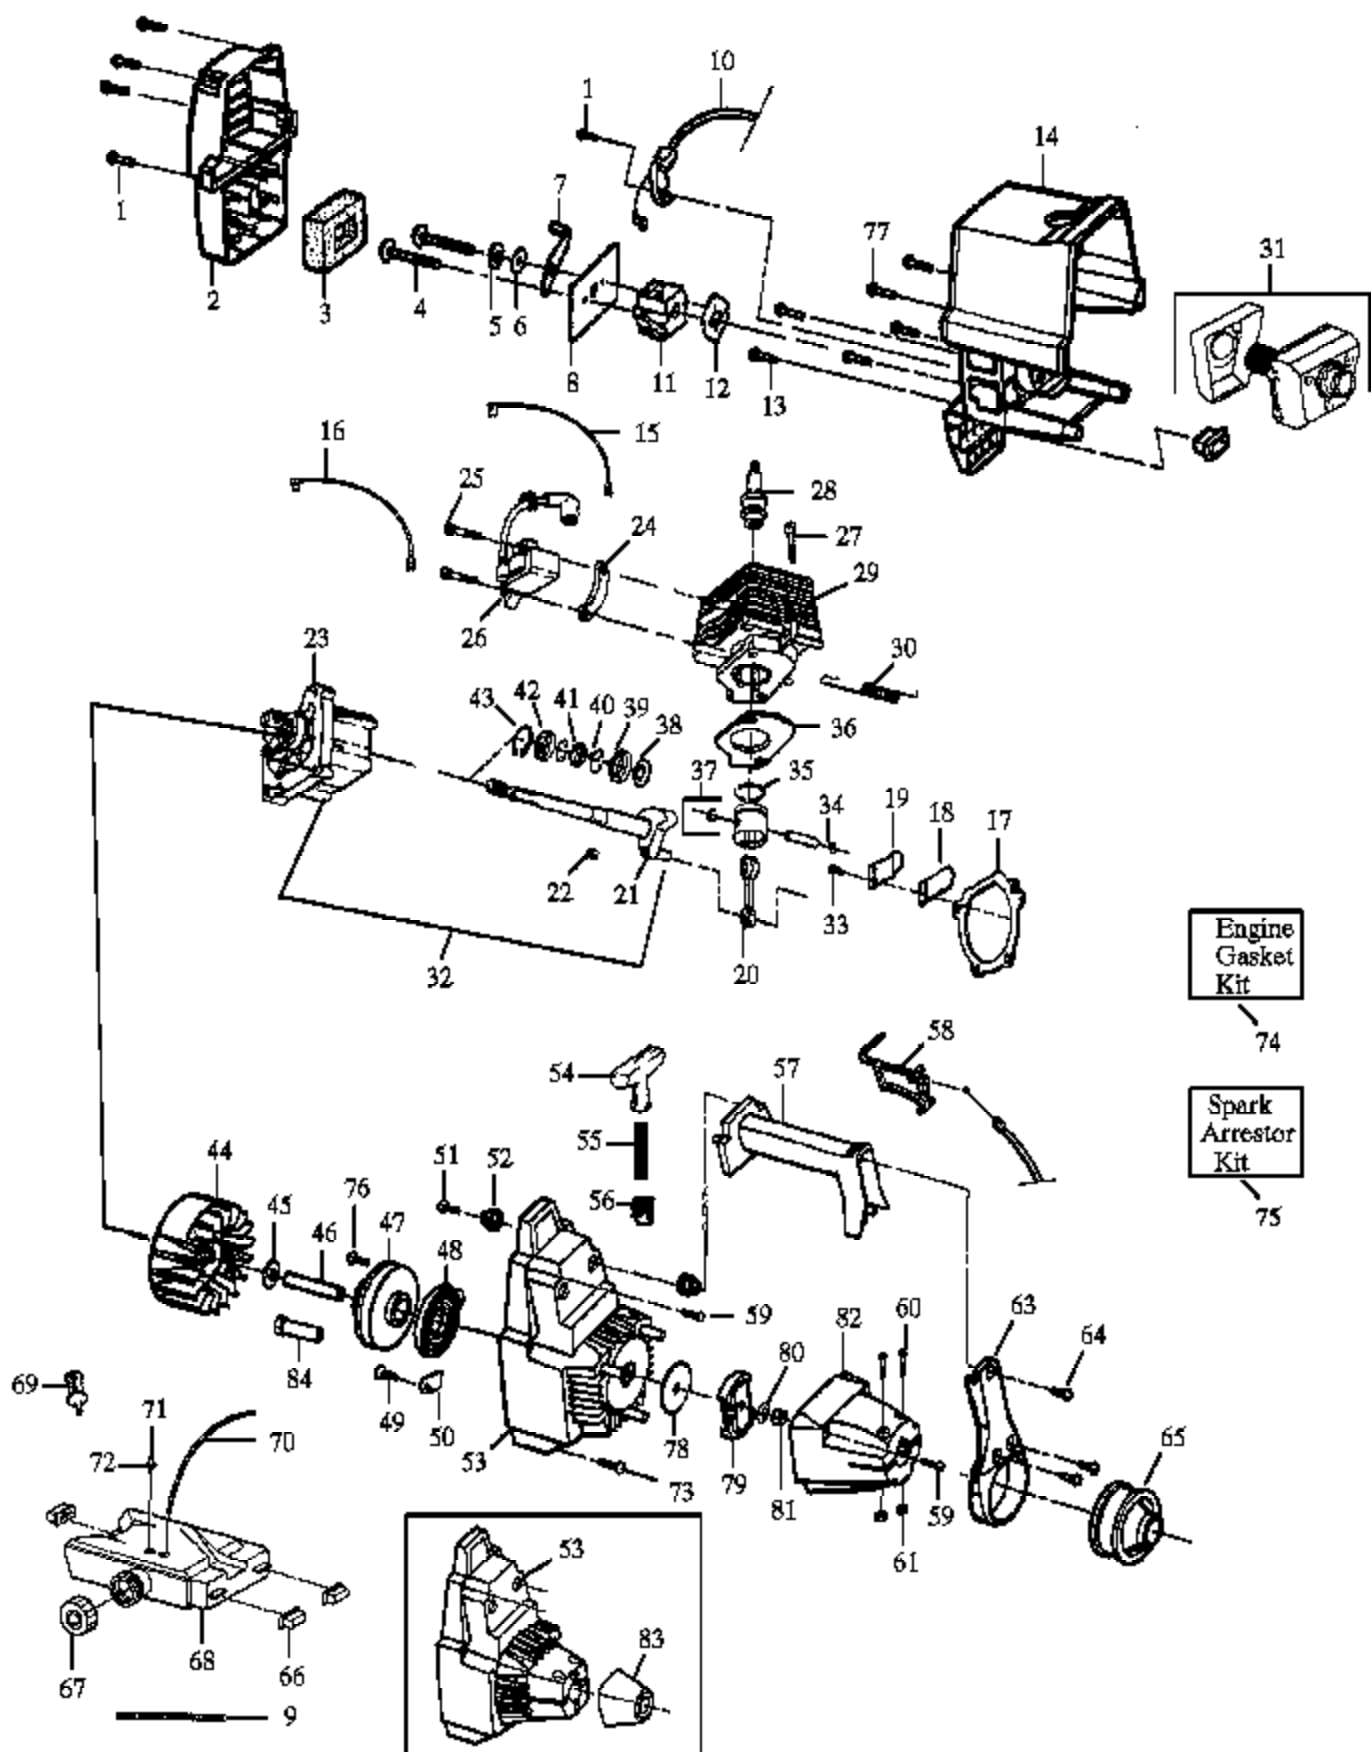

Ref #	Part Number	Qty	Description
1	530015775		Screw
2	530036380		Muffler/Air Box Cover
3	530036429		Air Filter Foam
4	530015849		Screw
5	530015852		Spacer
6	530015254		Wave Washer
7	530027526		Choke Shutter
8	530036384		Air Filter Plate
9	530024677		Spring
10	530036386		Throttle Cable Ass'y.
11	530035262		Carburetor Models HP22, HP28, HP30T
11	530035259		Carburetor Models HP22T, HP30SB
12	530019164		Carburetor Gasket Included in Engine Gasket Kit
13	530015772		Engine Block & Shroud Screw
14	530036379		Shroud
15	530014663		Lead Wire Ass'y
16	530014662		Ground Wire Ass'y
17	530019154		Crankcase/Shroud Gasket Included in Engine Gasket Kit
18	530027593		Reed Models HP22, HP22T
18	530036233		Reed Models HP28, HP30T, HP30SB
19	530027594		Reed Stop
20	530014005		Connecting Rod Ass'y. Models HP22, HP22T (Incl. Bearings)
20	530010960		Connecting Rod Ass'y. Models HP28, HP30T, HP30SB (Incl. Bearings)
21	530010945		Crankshaft Ass'y. Models HP22, HP28, HP30T
21	530010934		Crankshaft Ass'y. Models HP22T, HP30SB
22	530015126		Flywheel Key
23	530014016		Crankcase Ass'y. (Incl. 39-42)
24	530027525		Spacer (Models HP22 & HP22T Only)
25	530015776		Screw Models HP22, HP22T
25	530015128		Screw Models HP28, HP30T, HP30SB
26	530039134		Ignition Module
27	530015239		Screw
28	530030077		Spark Plug
29	530012244		Cylinder Models HP22, HP22T
29	530012235		Cylinder Models HP28, HP30T, HP30SB
30	530036409		Muffler Attachment Spring
31	530069257		Muffler Kit
32	530014004		Crankcase & Crankshaft Ass'y Models HP22, HP28, HP30T (Incl. 21, 23, 38 & 43)
32	530014015		Crankcase & Crankshaft Ass'y Models HP22T, HP30SB (Incl. 21, 23, 38 & 43)
33	530016064		Screw
34	530015162		Piston Pin Retainer
35	530026413		Piston Ring Models HP22, HP22T
35	530025875		Piston Ring Models HP28, HP30T, HP30SB
36	530019178		Cylinder Gasket Included in Engine Gasket Kit
37	530069274		Piston Kit Models HP22, HP22T (Incl. #34,35 & pin)
37	530069275		Piston Kit Models HP28, HP30T, HP30SB (Incl. #34,35 & pin)
38	530015788		Spacer
39	530032103		Inner Bearing