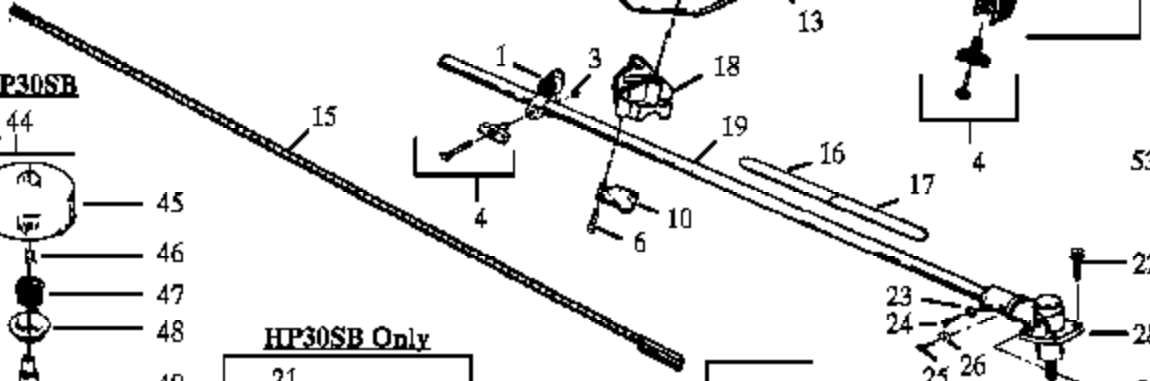

HP30SB Only