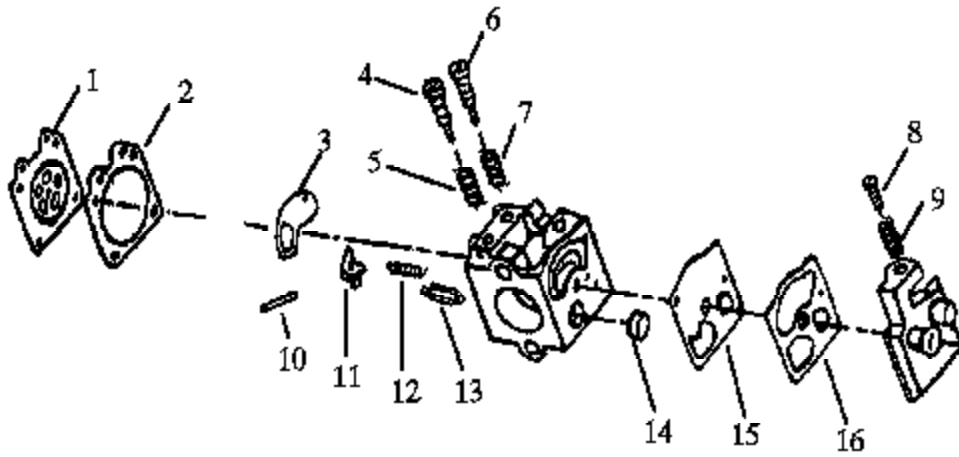

**Carburetor Assembly Part Number 530-035259 WA-199**

Carb. Repair Kit

17

Carb. Gasket Kit

18

Ref #	Part Number	Qty	Description
1	530035014		Metering Diaphragm Included in Carb. Kwik Repair Kit & Carb. Gasket/Diaphragm Kit
2	530035151		Metering Diaphragm Gasket Included in Carb. Kwik Repair Kit & Carb. Gasket/Diaphragm Kit
3	530035147		Circuit Plate Gasket Included in Carb. Kwik Repair Kit & Carb. Gasket/Diaphragm Kit
4	530035142		Hi Speed Needle
5	530035036		Hi Speed Needle Spring
6	530035141		Idle Needle
7	530035023		Idle Needle Spring
8	530035203		Idle Speed Screw
9	530035208		Idle Speed Spring
10	530035028		Metering Lever Pin Included in Carb. Kwik Repair Kit
11	530035031		Metering Lever Included in Carb. Kwik Repair Kit
12	530035188		Metering Lever Spring Included in Carb. Kwik Repair Kit
13	530035106		Inlet Needle Valve Included in Carb. Kwik Repair Kit
14	530035178		Inlet Screen Included in Carb. Kwik Repair Kit
15	530035166		Pump Diaphragm Included in Carb. Kwik Repair Kit & Carb. Gasket/Diaphragm Kit
16	530035164		Pump Gasket Included in Carb. Kwik Repair Kit & Carb. Gasket/Diaphragm Kit
17	530035260		Carb. Kwik Repair Kit
18	530035185		Carb. Gasket/Diaphragm Kit
530035259	530035259		Carburetor Assembly (WA199)