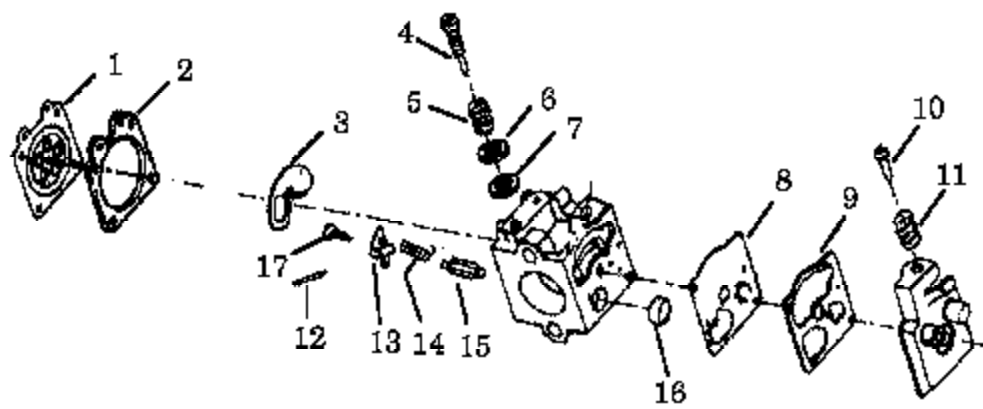

Carburetor Assembly Part Number 530-035262 WA-207/207A

Carb.
Repair
Kit

18

Carb.
Gasket
Kit

19

Ref #	Part Number	Qty	Description
1	530035014		Metering Diaphragm Included in Carb. Kwik Repair Kit & Carb. Gasket/Diaphragm Kit
2	530035151		Metering Diaphragm Gasket Included in Carb. Kwik Repair Kit & Carb. Gasket/Diaphragm Kit
3	530035211		Circuit Plate Gasket Included in Carb. Kwik Repair Kit & Carb. Gasket/Diaphragm Kit
4	530035212		Mixture Needle
5	530035214		Mixture Needle Spring
6	530035217		Mixture Needle Washer
7	530035218		"O" Ring Mixture Included in Carb. Kwik Repair Kit & Carb. Gasket/Diaphragm Kit
8	530035166		Fuel Pump Diaphragm Included in Carb. Kwik Repair Kit & Carb. Gasket/Diaphragm Kit
9	530035164		Fuel Pump Gasket Included in Carb. Kwik Repair Kit & Carb. Gasket/Diaphragm Kit
10	530035203		Idle Speed Screw
11	530035208		Idle Speed Spring
12	530035028		Metering Lever Pin Included in Carb. Kwik Repair Kit
13	530035031		Metering Lever Included in Carb. Kwik Repair Kit
14	530035188		Metering Lever Spring Included in Carb. Kwik Repair Kit
15	530035106		Inlet Needle Valve Included in Carb. Kwik Repair Kit
16	530035178		Fuel Inlet Screen Included in Carb. Kwik Repair Kit
17	530035016		Metering Lever Pin Screw
18	530035264		Carb. Kwik Repair Kit
19	530035219		Carb. Gasket/Diaphragm Kit
530035262	530035262		Carburetor Assembly (WA207/207A)