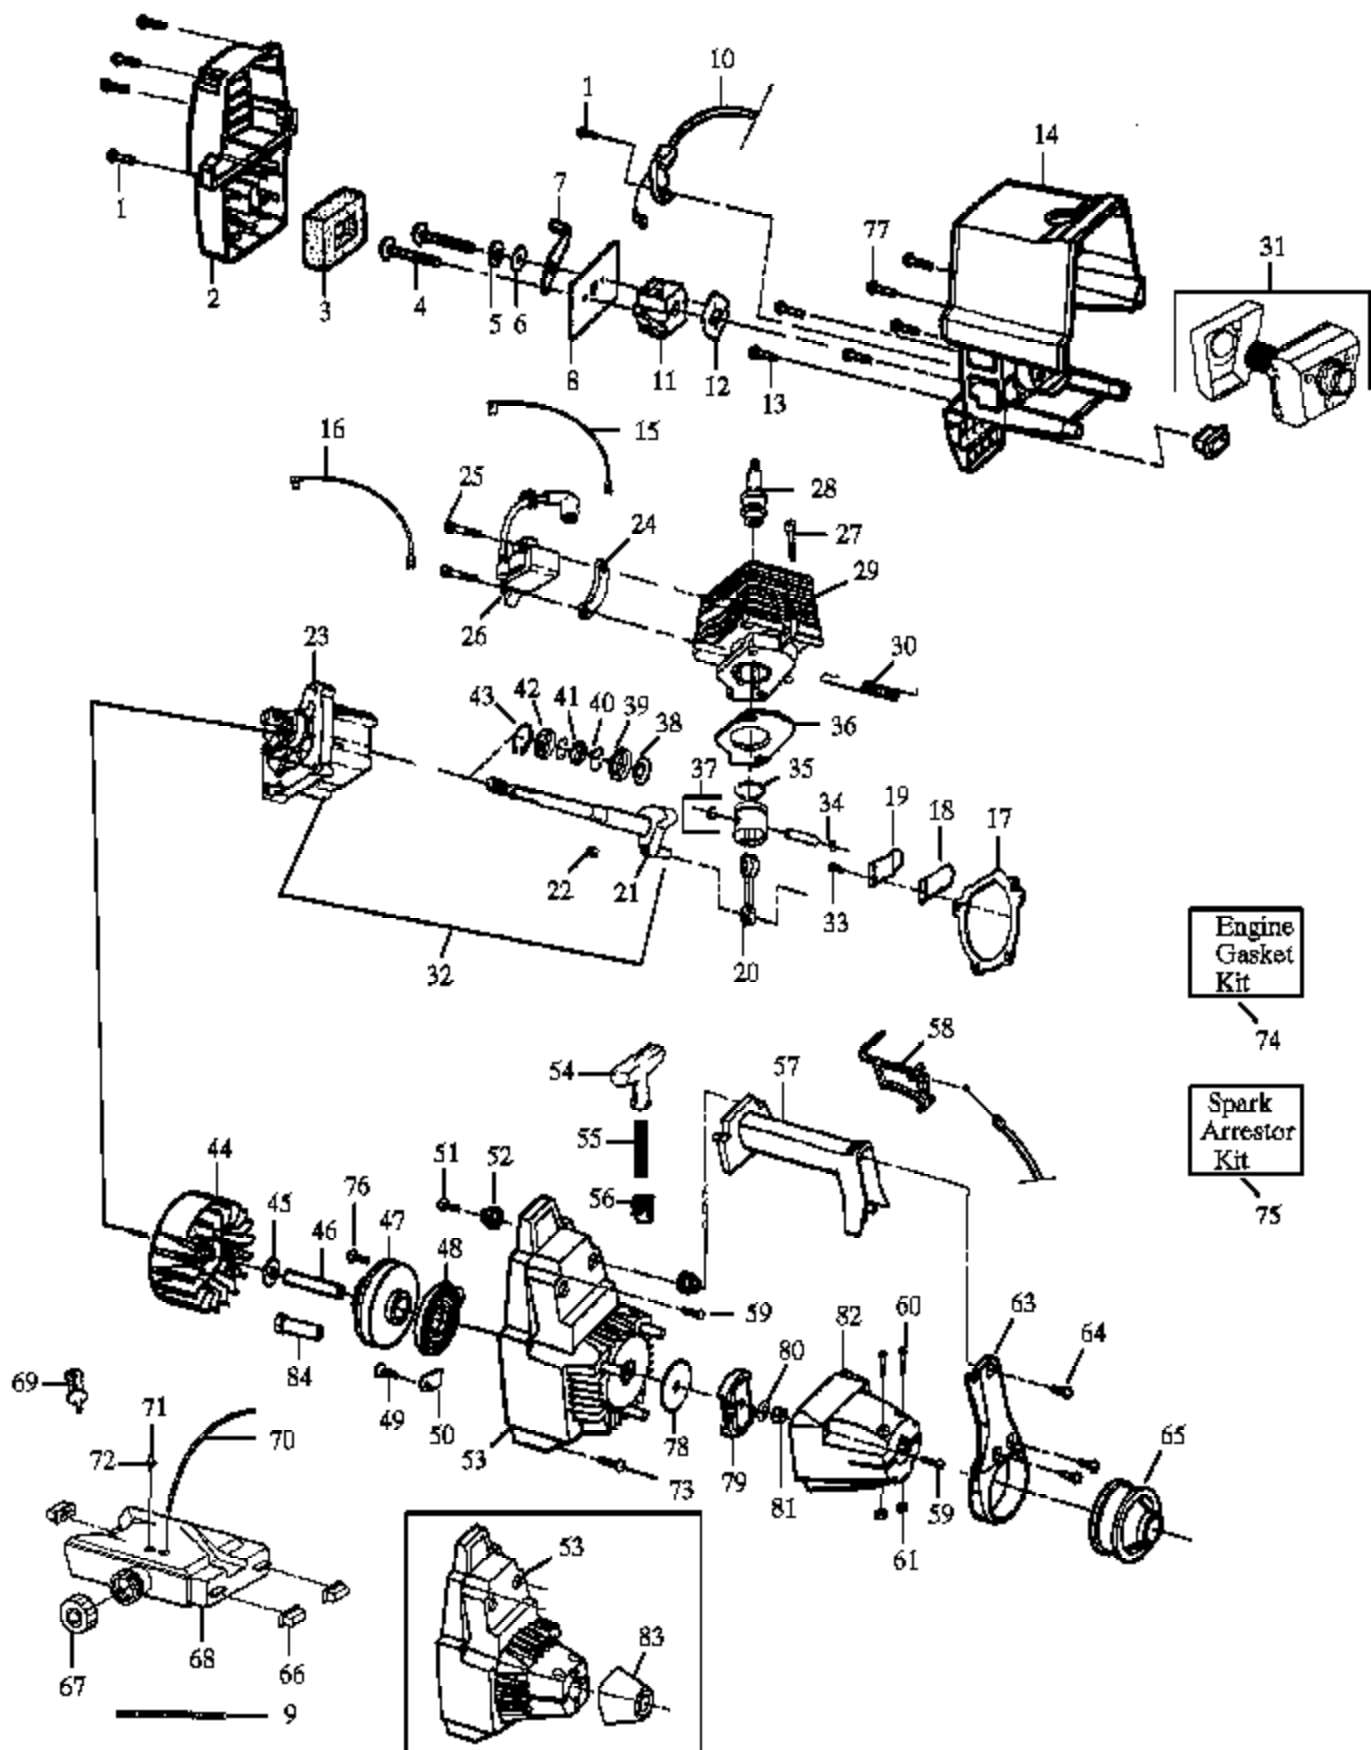

Ref #	Part Number	Qty	Description
1	530015775		Screw
2	530036380		Muffler/Air Box Cover
3	530036429		Air Filter Foam
4	530015849		Screw
5	530015852		Spacer
6	530015254		Wave Washer
7	530027526		Choke Shutter
8	530036384		Air Filter Plate
9	530024677		Spring
10	530036386		Throttle Cable Ass'y.
11	530035262		Carburetor Models HP22, HP28, HP30T
11	530035259		Carburetor Models HP22T, HP30SB
12	530019164		Carburetor Gasket Included in Engine Gasket Kit
13	530015772		Engine Block & Shroud Screw
14	530036379		Shroud
15	530014663		Lead Wire Ass'y
16	530014662		Ground Wire Ass'y
17	530019154		Crankcase/Shroud Gasket Included in Engine Gasket Kit
18	530027593		Reed Models HP22, HP22T
18	530036233		Reed Models HP28, HP30T, HP30SB
19	530027594		Reed Stop
20	530014005		Connecting Rod Ass'y. Models HP22, HP22T (Incl. Bearings)
20	530010960		Connecting Rod Ass'y. Models HP28, HP30T, HP30SB (Incl. Bearings)
21	530010945		Crankshaft Ass'y. Models HP22, HP28, HP30T
21	530010934		Crankshaft Ass'y. Models HP22T, HP30SB
22	530015126		Flywheel Key
23	530014016		Crankcase Ass'y. (Incl. 39-42)
24	530027525		Spacer (Models HP22 & HP22T Only)
25	530015776		Screw Models HP22, HP22T
25	530015128		Screw Models HP28, HP30T, HP30SB
26	530039134		Ignition Module
27	530015239		Screw
28	530030077		Spark Plug
29	530012244		Cylinder Models HP22, HP22T
29	530012235		Cylinder Models HP28, HP30T, HP30SB
30	530036409		Muffler Attachment Spring
31	530069257		Muffler Kit
32	530014004		Crankcase & Crankshaft Ass'y Models HP22, HP28, HP30T (Incl. 21, 23, 38 & 43)
32	530014015		Crankcase & Crankshaft Ass'y Models HP22T, HP30SB (Incl. 21, 23, 38 & 43)
33	530016064		Screw
34	530015162		Piston Pin Retainer
35	530026413		Piston Ring Models HP22, HP22T
35	530025875		Piston Ring Models HP28, HP30T, HP30SB
36	530019178		Cylinder Gasket Included in Engine Gasket Kit
37	530069274		Piston Kit Models HP22, HP22T (Incl. #34,35 & pin)
37	530069275		Piston Kit Models HP28, HP30T, HP30SB (Incl. #34,35 & pin)
38	530015788		Spacer
39	530032103		Inner Bearing