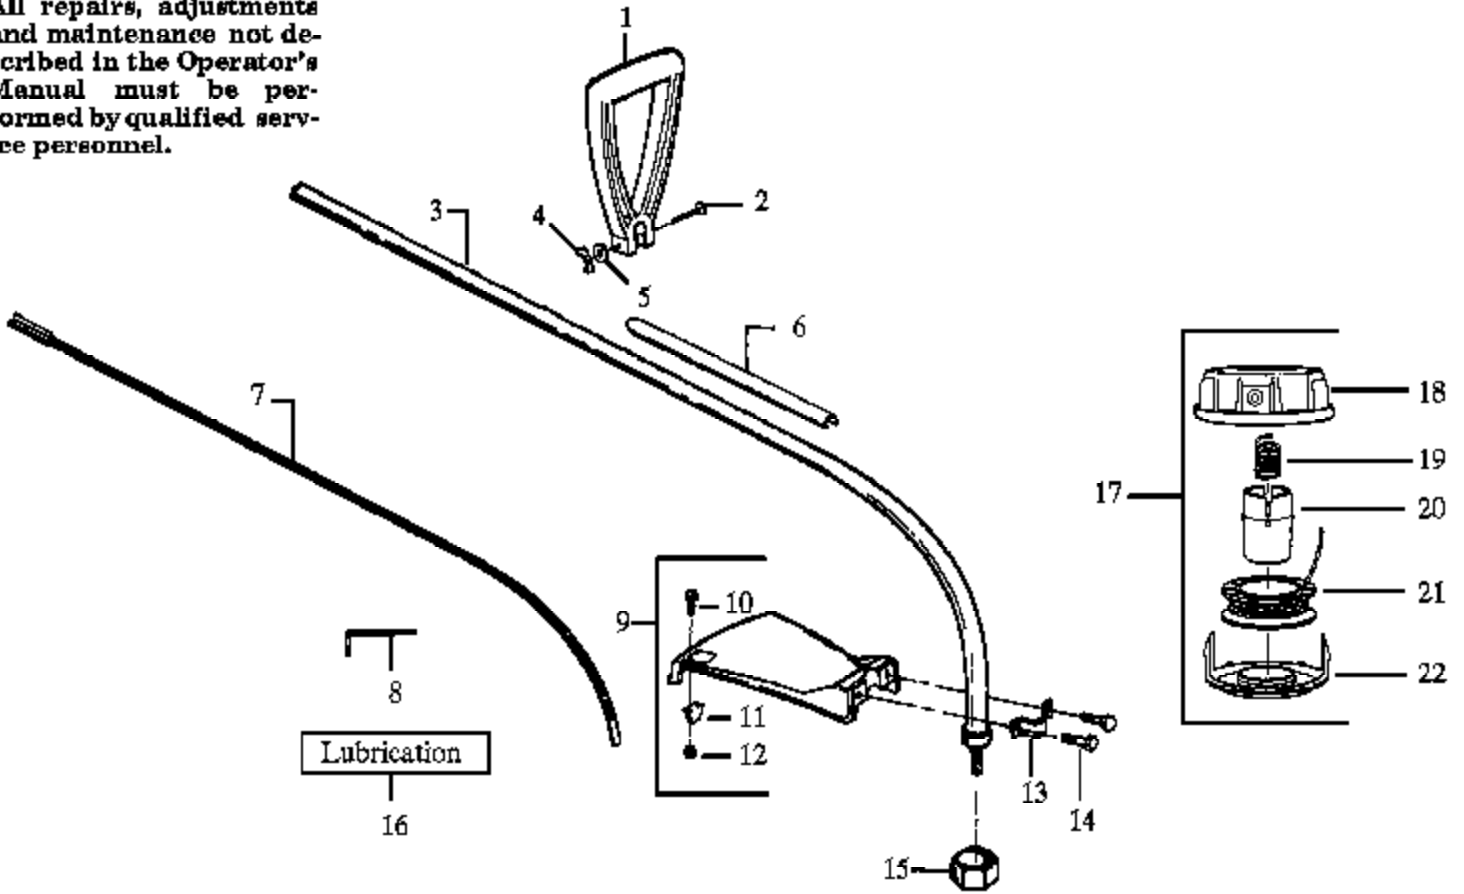

⚠ WARNING

All repairs, adjustments and maintenance not described in the Operator's Manual must be performed by qualified service personnel.

Ref #	Part Number	Qty	Description
1	530093900		"D" Handle
2	530340228		Screw
3	530095133		Drive Shaft Housing Models HP22 & HP30T
3	530095134		Drive Shaft Housing Models HP22T
4	530091373		Nut
5	530092062		Washer
6	530029159		Shaft Warning Decal
7	530094679		Drive Shaft
8	530031111		Hex Wrench (5/32)
9	530069299		Shield Kit Ass'y. (Incl. #10,11,12 & 14)
10	530015337		Screw
11	530094570		Line Limiter
12	530015653		HP22T Gas Trim Piece
13	530029373		Cutting Head Assembly
14	530092243		Shield Bracket
15	530094543		Screw
16	530030102		Dust Cup
17	952701618		Shaft Lubrication
18	530094875		Cutting Head Ass'y.
19	530094830		Hub Ass'y.
20	530094827		Spring
21	952701619		Release Button
22	530094828		Spool w/Line
	530068745		Cover
	530068745		Operator's Manual Model HP22 Not Shown
	530068609		Operator's Manual Model HP30T Not Shown
	530068608		Operator's Manual Model HP22T Not Shown
	530014750		Carton Contents Bag Not Shown
	530061597		Carton Model HP22 Not Shown
	530061598		Carton Model HP22T Not Shown
	530061599		Carton Model HP30T Not Shown

HP22T Gas Trim Piece 6 of 10
Locking
Cutting Head Assembly