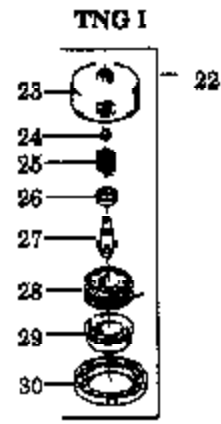

**WARNING**  
 All repairs, adjustments and maintenance not described in the Operator's Manual must be performed by qualified service personnel.

Ref #	Part Number	Qty	Description
1	530094681		MODELS GTI 18,GTI 18K,GTI 18T,GTI 18KT-Type 2
1			MODEL GTI 18KT Type 1 See Ser. Ref. 2
1	530095337		MODEL GTI 18KT Type 3
2	530094679		Drive Shaft
3	530069256		Shield Kit Ass'y. (Incl. 4,5,6)
4	534235901		Locknut)
5	530094570		Line Limiter
6	530015037		Screw
7	530094581		Bearing Hsg. (Incl. 8, 11-13, 15 & 16)
8	530015518		Screw
9	530016107		Screw-Plastic Shield
10	530093846		Arbor Shaft
11	530092227		Washer
12	534828400		DRIVE SHAFT & CUTTING F
13	530091783		Screw
14	530069086		Retainer
15	530092216		Bearings & Spacer Kit
16	530092359		Washer
17	530094571		Dust Cup
18	530069252		Grass Washer
19	530015197		"T" Handle Kit
20	530031111		Nut
21	530031098		Hex Wrench (5/32")
22	952701574		Hex Wrench (3/16")
23	530093896		Cutting Head Ass'y. (Incl. 23-30-[p)
24	530093898		Hub
25	530340007		Line Saver
26	530092068		Spring
27	530093897		Spring Cap
28	952701523		Drive Gear
29	530401183		Spool w/Line
30	530092133		Release Button
31	530094592		Cover
32	952701607		Hub Ass'y.
33	530094494		Spool w/Line
34	952701605		Cover
35	530010957		Cutting Head Ass'y. (Incl. 31-33)
36	530069496		Handle MODELS GTI 18,GTI 18T
37	530015610		Assist Handle Kit (Incl. 12,40,41) MODELS GTI 18,GTI 18T
38	530094742		Nut MODELS GTI 18,GTI 18T
39	952701566		Clamp MODELS GTI 18,GTI 18T
40	530094572		4 Point Blade Kit MODELS GTI 18,GTI 18T
41	530010723		Handlebar Bracket MODELS GTI 18K, GTI 18KT
42	530092086		Handlebar MODELS GTI 18K, GTI 18KT
43	530092192		Handlebar Grip MODELS GTI 18K, GTI 18KT
44	530012207		Handlebar Cap MODELS GTI 18K, GTI 18KT
45	530094627		Handlebar Clamp MODELS GTI 18K, GTI 18KT
46	530027615		Shield w/Decal MODELS GTI 18K, GTI 18KT
47	530015792		Shield Retention Plate MODELS GTI 18K, GTI 18K
48	530015492		Washer-Blade MODELS GTI 18K, GTI 18KT
49	530093748		Washer-Belleville MODELS GTI 18K, GTI 18KT
50	952701546		Nut-Blade MODELS GTI 18K, GTI 18KT
51	530094417		4-Point Blade MODELS GTI 18K, GTI 18KT
52	530027749		Shoulder Strap MODELS GTI 18K, GTI 18KT
			Blade Direction Decal MODELS GTI 18K, GTI 18KT (Not a serviceable part)