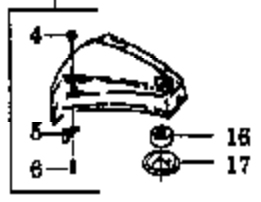

**WARNING**  
 All repairs, adjustments and maintenance not described in the Operator's Manual must be performed by qualified service personnel.

Ref #	Part Number	Qty	Description
1	530094681		MODELS GTI 18,GTI 18K,GTI 18T,GTI 18KT-Type 2
1			MODEL GTI 18KT Type 1 See Ser. Ref. 2
1	530095337		MODEL GTI 18KT Type 3
2	530094679		Drive Shaft
3	530069256		Shield Kit Ass'y. (Incl. 4,5,6)
4	534235901		Locknut)
5	530094570		Line Limiter
6	530015037		Screw
7	530094581		Bearing Hsg. (Incl. 8, 11-13, 15 & 16)
8	530015518		Screw
9	530016107		Screw-Plastic Shield
10	530093846		Arbor Shaft
11	530092227		Washer
12	534828400		DRIVE SHAFT & CUTTING F
13	530091783		Screw
14	530069086		Retainer
15	530092216		Bearings & Spacer Kit
16	530092359		Washer
17	530094571		Dust Cup
18	530069252		Grass Washer
19	530015197		"T" Handle Kit
20	530031111		Nut
21	530031098		Hex Wrench (5/32")
22	952701574		Hex Wrench (3/16")
23	530093896		Cutting Head Ass'y. (Incl. 23-30-[p)
24	530093898		Hub
25	530340007		Line Saver
26	530092068		Spring
27	530093897		Spring Cap
28	952701523		Drive Gear
29	530401183		Spool w/Line
30	530092133		Release Button
31	530094592		Cover
32	952701607		Hub Ass'y.
33	530094494		Spool w/Line
34	952701605		Cover
35	530010957		Cutting Head Ass'y. (Incl. 31-33)
36	530069496		Handle MODELS GTI 18,GTI 18T
37	530015610		Assist Handle Kit (Incl. 12,40,41) MODELS GTI 18,GTI 18T
38	530094742		Nut MODELS GTI 18,GTI 18T
39	952701566		Clamp MODELS GTI 18,GTI 18T
40	530094572		4 Point Blade Kit MODELS GTI 18,GTI 18T
41	530010723		Handlebar Bracket MODELS GTI 18K, GTI 18KT
42	530092086		Handlebar MODELS GTI 18K, GTI 18KT
43	530092192		Handlebar Grip MODELS GTI 18K, GTI 18KT
44	530012207		Handlebar Cap MODELS GTI 18K, GTI 18KT
45	530094627		Handlebar Clamp MODELS GTI 18K, GTI 18KT
46	530027615		Shield w/Decal MODELS GTI 18K, GTI 18KT
47	530015792		Shield Retention Plate MODELS GTI 18K, GTI 18K
48	530015492		Washer-Blade MODELS GTI 18K, GTI 18KT
49	530093748		Washer-Belleville MODELS GTI 18K, GTI 18KT
50	952701546		Nut-Blade MODELS GTI 18K, GTI 18KT
51	530094417		4-Point Blade MODELS GTI 18K, GTI 18KT
52	530027749		Shoulder Strap MODELS GTI 18K, GTI 18KT
			Blade Direction Decal MODELS GTI 18K, GTI 18KT (Not a serviceable part)