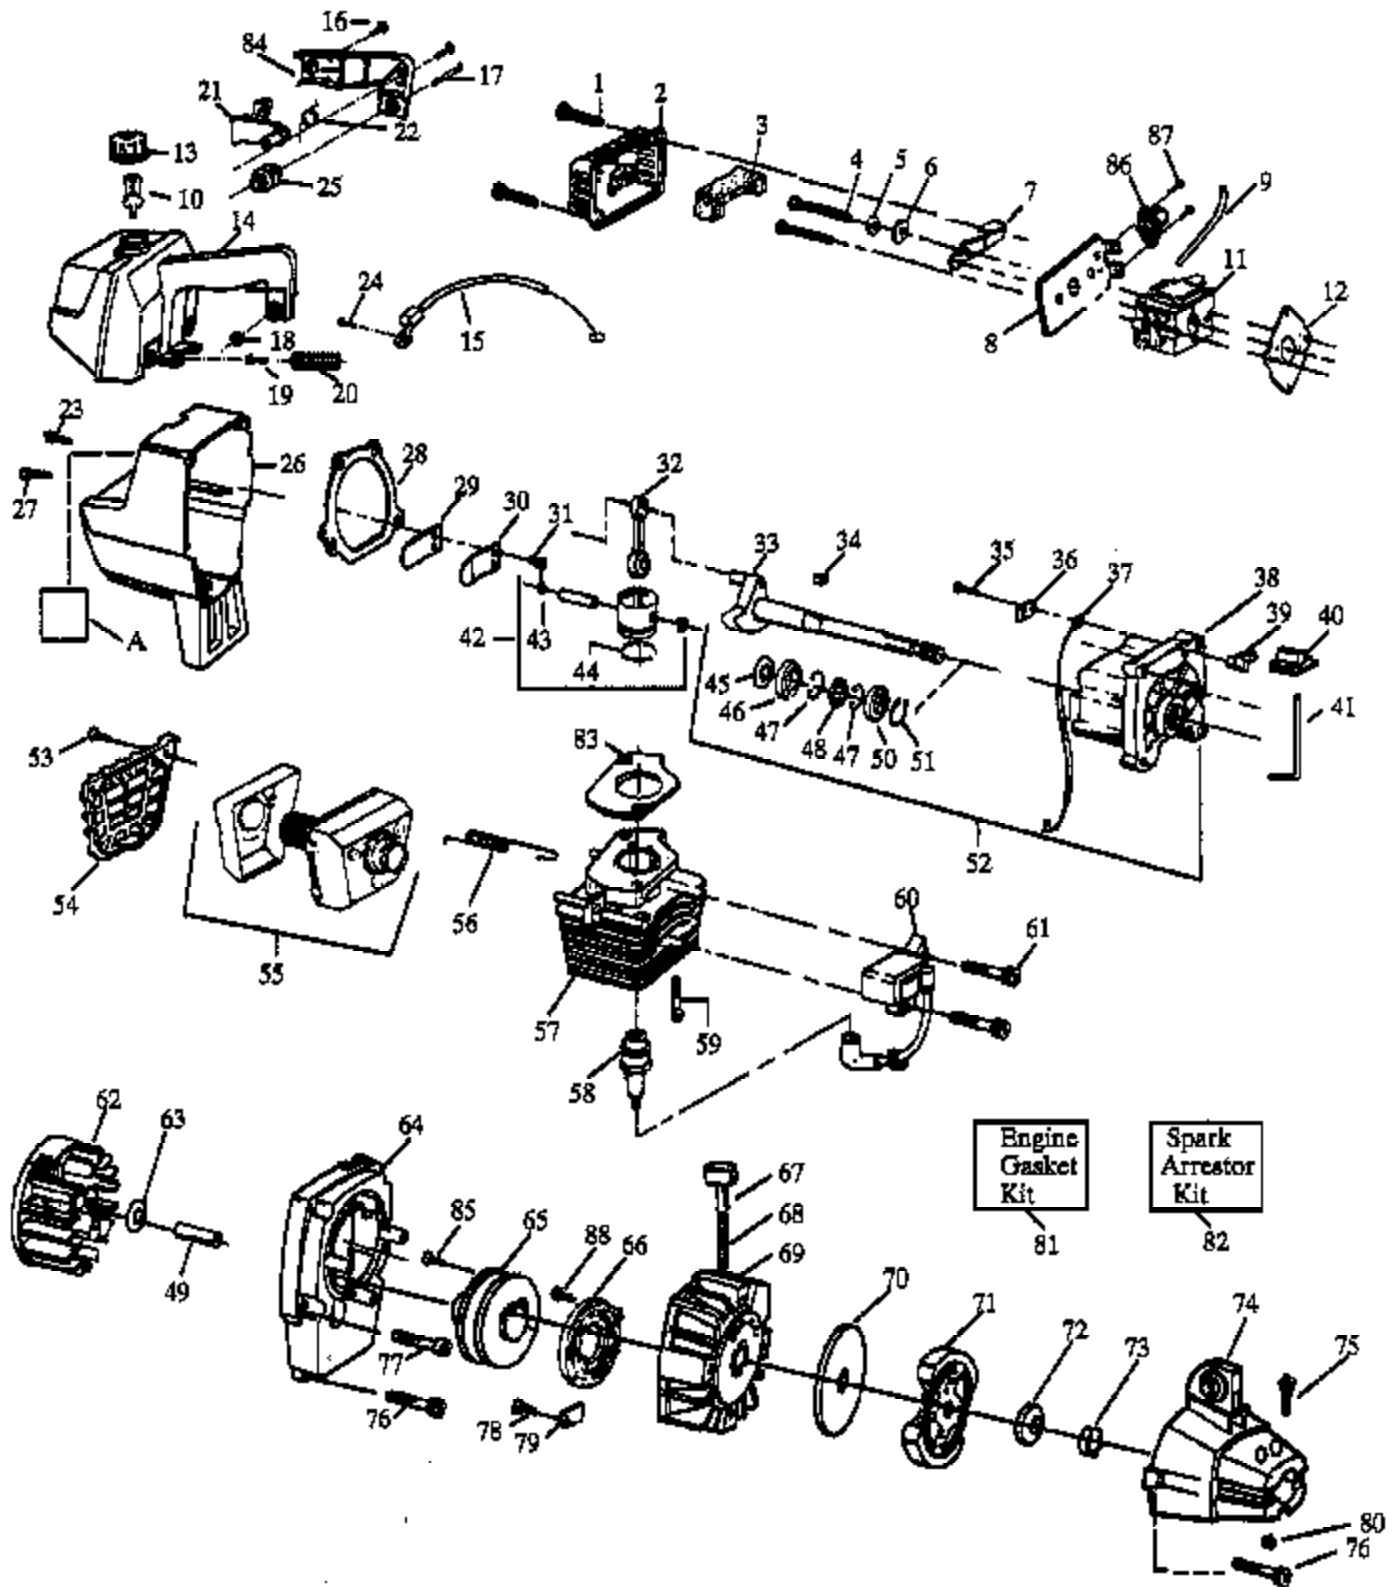

Ref #	Part Number	Qty	Description
1	530015773		Screw
2	530027529		Air Filter Cover
3	530027530		Air Filter
4	530015849		Screw
5	530015852		Spacer
6	530015254		Wave Washer
7	530038103		Choke Shutter
8	530027527		MODELS GTI 18,GTI 18T,GTI 18KT
8			MODELS GTI 18KT Type 1-See Ser. Ref. 2
8	530037930		MODELS GTI 18KT Type 3
9	530069247		Fuel Line
9			Return Line MODEL GTI 18KT Type 1 See Ser. Ref. 2
9	530069571	GTI18K Gas Trim Page 5 of 7	MODELS GTI 18KT Type 2 & 3
10	530014362	POWER UNIT	Fuel Pick-up Ass'y.
11			Carburetor, MODEL GTI 18KT Type 1-See Ser. Ref. 2
11	530035259		MODELS GTI 18 & GTI 18T Type 1
11	530069651		MODELS GTI 18 & GTI 18T Type 2 & 3
12	530019156		Carburetor Gasket
13	530014347		Fuel Cap Ass'y.
14			Handle & Tank Ass'y., MODEL GTI 18KT Type 1
14	530029552		MODELS GTI 18 & GTI 18K Type 1
14	530047102		MODELS GTI 18 & GTI 18K Type 2 & 3
15	530037499		Throttle Cable Ass'y.
16	530015805		Screw
17	530015809		Screw
18	530015807		Nut
19	530015713		Screw
20	530027926		Rear Isolator Spring
21	530027924		Throttle Trigger
22	530027925		Throttle Spring
23	530015810		Screw
24	530015775		Screw
25	530024256		Isolator
26	530027923		Shroud
27	530015771		Screw
28	530019154		Gasket
29	530027593		Reed
30	530027594		Reed Stop
31	530016064		Screw
32	530010960		Connecting Rod Ass'y.
33	530010934		Crankshaft Ass'y. See Service Ref. 1
34	530015126		Flywheel Key
35	530015780		Screw
36	530027546		Switch Insulator
37	530027547		Lead Wire
38	530014016		Crankcase Ass'y. (Incl. 46-48 & 50)
39	530027545		Switch Ramp
40	530038309		Switch Button
41	530027959		Switch Spring
42	530069275		Piston Kit (Incl. 43, 44 & pin)
43	530015162		Piston Pin Retainer
44	530025875		Piston Ring
46	530032103		Inner Bearing
47	530015787		Retaining Ring
48	530019158		Crankshaft Seal
49	530027511		Spacer