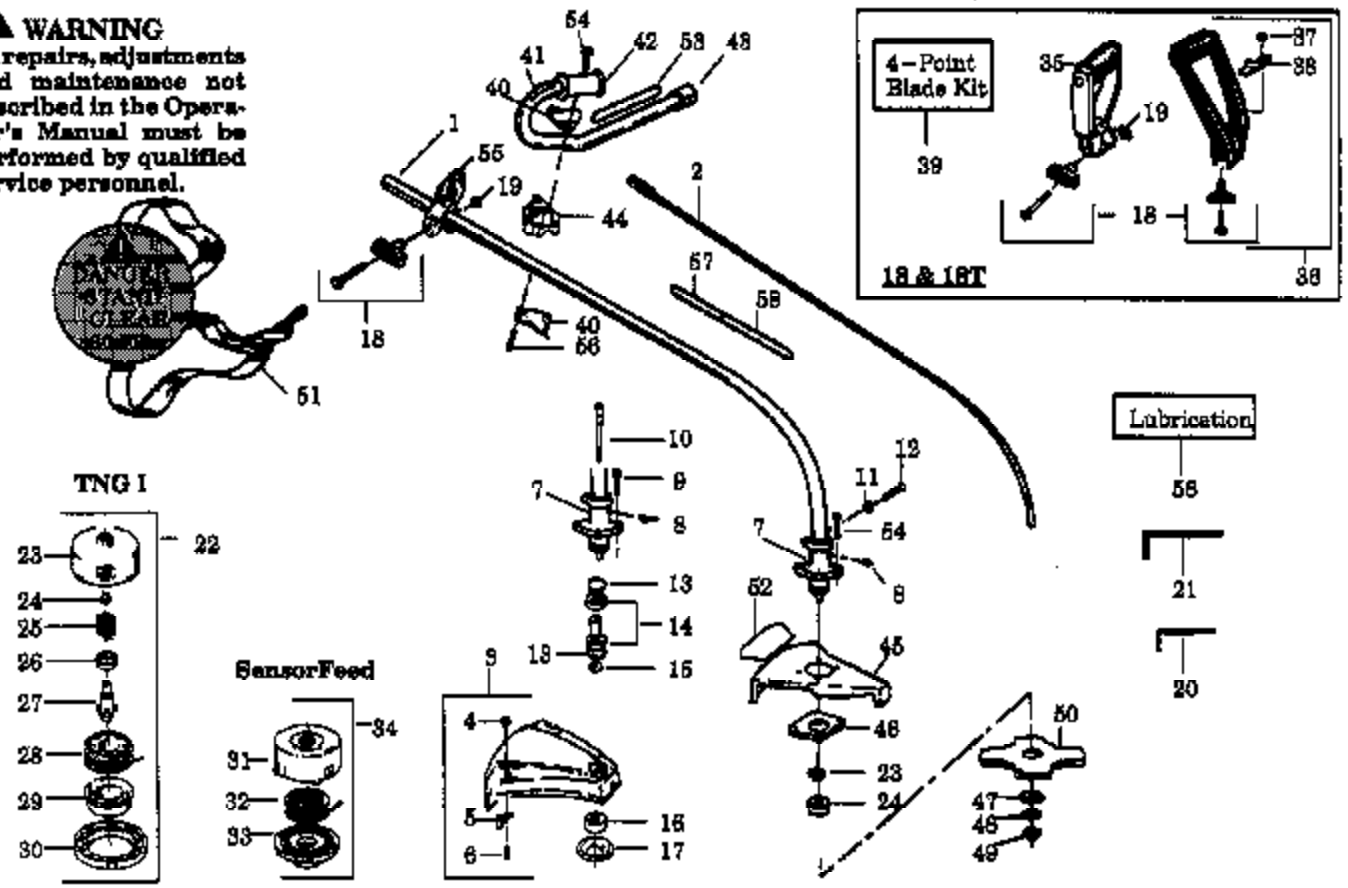

WARNING
All repairs, adjustments and maintenance not described in the Operator's Manual must be performed by qualified service personnel.

Ref #	Part Number	Qty	Description
1	530094681		MODELS GTI 18,GTI 18K,GTI 18T,GTI 18KT-Type 2
1			MODEL GTI 18KT Type 1 See Ser. Ref. 2
1	530095337		MODEL GTI 18KT Type 3
2	530094679		Drive Shaft
3	530069256		Shield Kit Ass'y. (Incl. 4,5,6)
4	534235901		Locknut)
5	530094570		Line Limiter
6	530015037		Screw
7	530094581		Bearing Hsg. (Incl. 8, 11-13, 15 & 16)
8	530015518		Screw
9	530016107		Screw-Plastic Shield
10	530093846		Arbor Shaft
11	530092227		Washer
12	534828400		DRIVE SHAFT & CUTTING F
13	530091783		Screw
14	530069086		Retainer
15	530092216		Bearings & Spacer Kit
16	530092359		Washer
17	530094571		Dust Cup
18	530069252		Grass Washer
19	530015197		"T" Handle Kit
20	530031111		Nut
21	530031098		Hex Wrench (5/32")
22	952701574		Hex Wrench (3/16")
23	530093896		Cutting Head Ass'y. (Incl. 23-30-[p)
24	530093898		Hub
25	530340007		Line Saver
26	530092068		Spring
27	530093897		Spring Cap
28	952701523		Drive Gear
29	530401183		Spool w/Line
30	530092133		Release Button
31	530094592		Cover
32	952701607		Hub Ass'y.
33	530094494		Spool w/Line
34	952701605		Cover
35	530010957		Cutting Head Ass'y. (Incl. 31-33)
36	530069496		Handle MODELS GTI 18,GTI 18T
37	530015610		Assist Handle Kit (Incl. 12,40,41) MODELS GTI 18,GTI 18T
38	530094742		Nut MODELS GTI 18,GTI 18T
39	952701566		Clamp MODELS GTI 18,GTI 18T
40	530094572		4 Point Blade Kit MODELS GTI 18,GTI 18T
41	530010723		Handlebar Bracket MODELS GTI 18K, GTI 18KT
42	530092086		Handlebar MODELS GTI 18K, GTI 18KT
43	530092192		Handlebar Grip MODELS GTI 18K, GTI 18KT
44	530012207		Handlebar Cap MODELS GTI 18K, GTI 18KT
45	530094627		Handlebar Clamp MODELS GTI 18K, GTI 18KT
46	530027615		Shield w/Decal MODELS GTI 18K, GTI 18KT
47	530015792		Shield Retention Plate MODELS GTI 18K, GTI 18K
48	530015492		Washer-Blade MODELS GTI 18K, GTI 18KT
49	530093748		Washer-Belleville MODELS GTI 18K, GTI 18KT
50	952701546		Nut-Blade MODELS GTI 18K, GTI 18KT
51	530094417		4-Point Blade MODELS GTI 18K, GTI 18KT
52	530027749		Shoulder Strap MODELS GTI 18K, GTI 18KT
			Blade Direction Decal MODELS GTI 18K, GTI 18KT (Not a serviceable part)

GTI18K Gas Trimmer Page 2 of 7
Washer