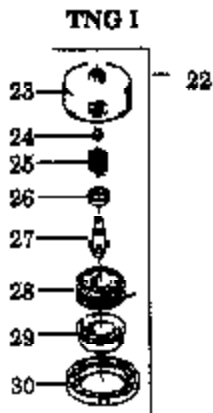

WARNING
All repairs, adjustments and maintenance not described in the Operator's Manual must be performed by qualified service personnel.

Ref #	Part Number	Qty	Description
1	530094681		MODELS GTI 18,GTI 18K,GTI 18T,GTI 18KT-Type 2
1			MODEL GTI 18KT Type 1 See Ser. Ref. 2
1	530095337		MODEL GTI 18KT Type 3
2	530094679		Drive Shaft
3	530069256		Shield Kit Ass'y. (Incl. 4,5,6)
4	534235901		Locknut)
5	530094570		Line Limiter
6	530015037		Screw
7	530094581		Bearing Hsg. (Incl. 8, 11-13, 15 & 16)
8	530015518		Screw
9	530016107		Screw-Plastic Shield
10	530093846		Arbor Shaft
11	530092227	GTI18 Gas Trimmer Page 6 of 11	Washer
12	534828400	DRIVE SHAFT & CUTTING F	Screw
13	530091783		Retainer
14	530069086		Bearings & Spacer Kit
15	530092216		Washer
16	530092359		Dust Cup
17	530094571		Grass Washer
18	530069252		"T" Handle Kit
19	530015197		Nut
20	530031111		Hex Wrench (5/32")
21	530031098		Hex Wrench (3/16")
22	952701574		Cutting Head Ass'y. (Incl. 23-30-[p)
23	530093896		Hub
24	530093898		Line Saver
25	530340007		Spring
26	530092068		Spring Cap
27	530093897		Drive Gear
28	952701523		Spool w/Line
29	530401183		Release Button
30	530092133		Cover
31	530094592		Hub Ass'y.
32	952701607		Spool w/Line
33	530094494		Cover
34	952701605		Cutting Head Ass'y. (Incl. 31-33)
35	530010957		Handle MODELS GTI 18,GTI 18T
36	530069496		Assist Handle Kit (Incl. 12,40,41) MODELS GTI 18,GTI 18T
37	530015610		Nut MODELS GTI 18,GTI 18T
38	530094742		Clamp MODELS GTI 18,GTI 18T
39	952701566		4 Point Blade Kit MODELS GTI 18,GTI 18T
40	530094572		Handlebar Bracket MODELS GTI 18K, GTI 18KT
41	530010723		Handlebar MODELS GTI 18K, GTI 18KT
42	530092086		Handlebar Grip MODELS GTI 18K, GTI 18KT
43	530092192		Handlebar Cap MODELS GTI 18K, GTI 18KT
44	530012207		Handlebar Clamp MODELS GTI 18K, GTI 18KT
45	530094627		Shield w/Decal MODELS GTI 18K, GTI 18KT
46	530027615		Shield Retention Plate MODELS GTI 18K, GTI 18K
47	530015792		Washer-Blade MODELS GTI 18K, GTI 18KT
48	530015492		Washer-Belleville MODELS GTI 18K, GTI 18KT
49	530093748		Nut-Blade MODELS GTI 18K, GTI 18KT
50	952701546		4-Point Blade MODELS GTI 18K, GTI 18KT
51	530094417		Shoulder Strap MODELS GTI 18K, GTI 18KT
52	530027749		Blade Direction Decal MODELS GTI 18K, GTI 18KT (Not a serviceable part)