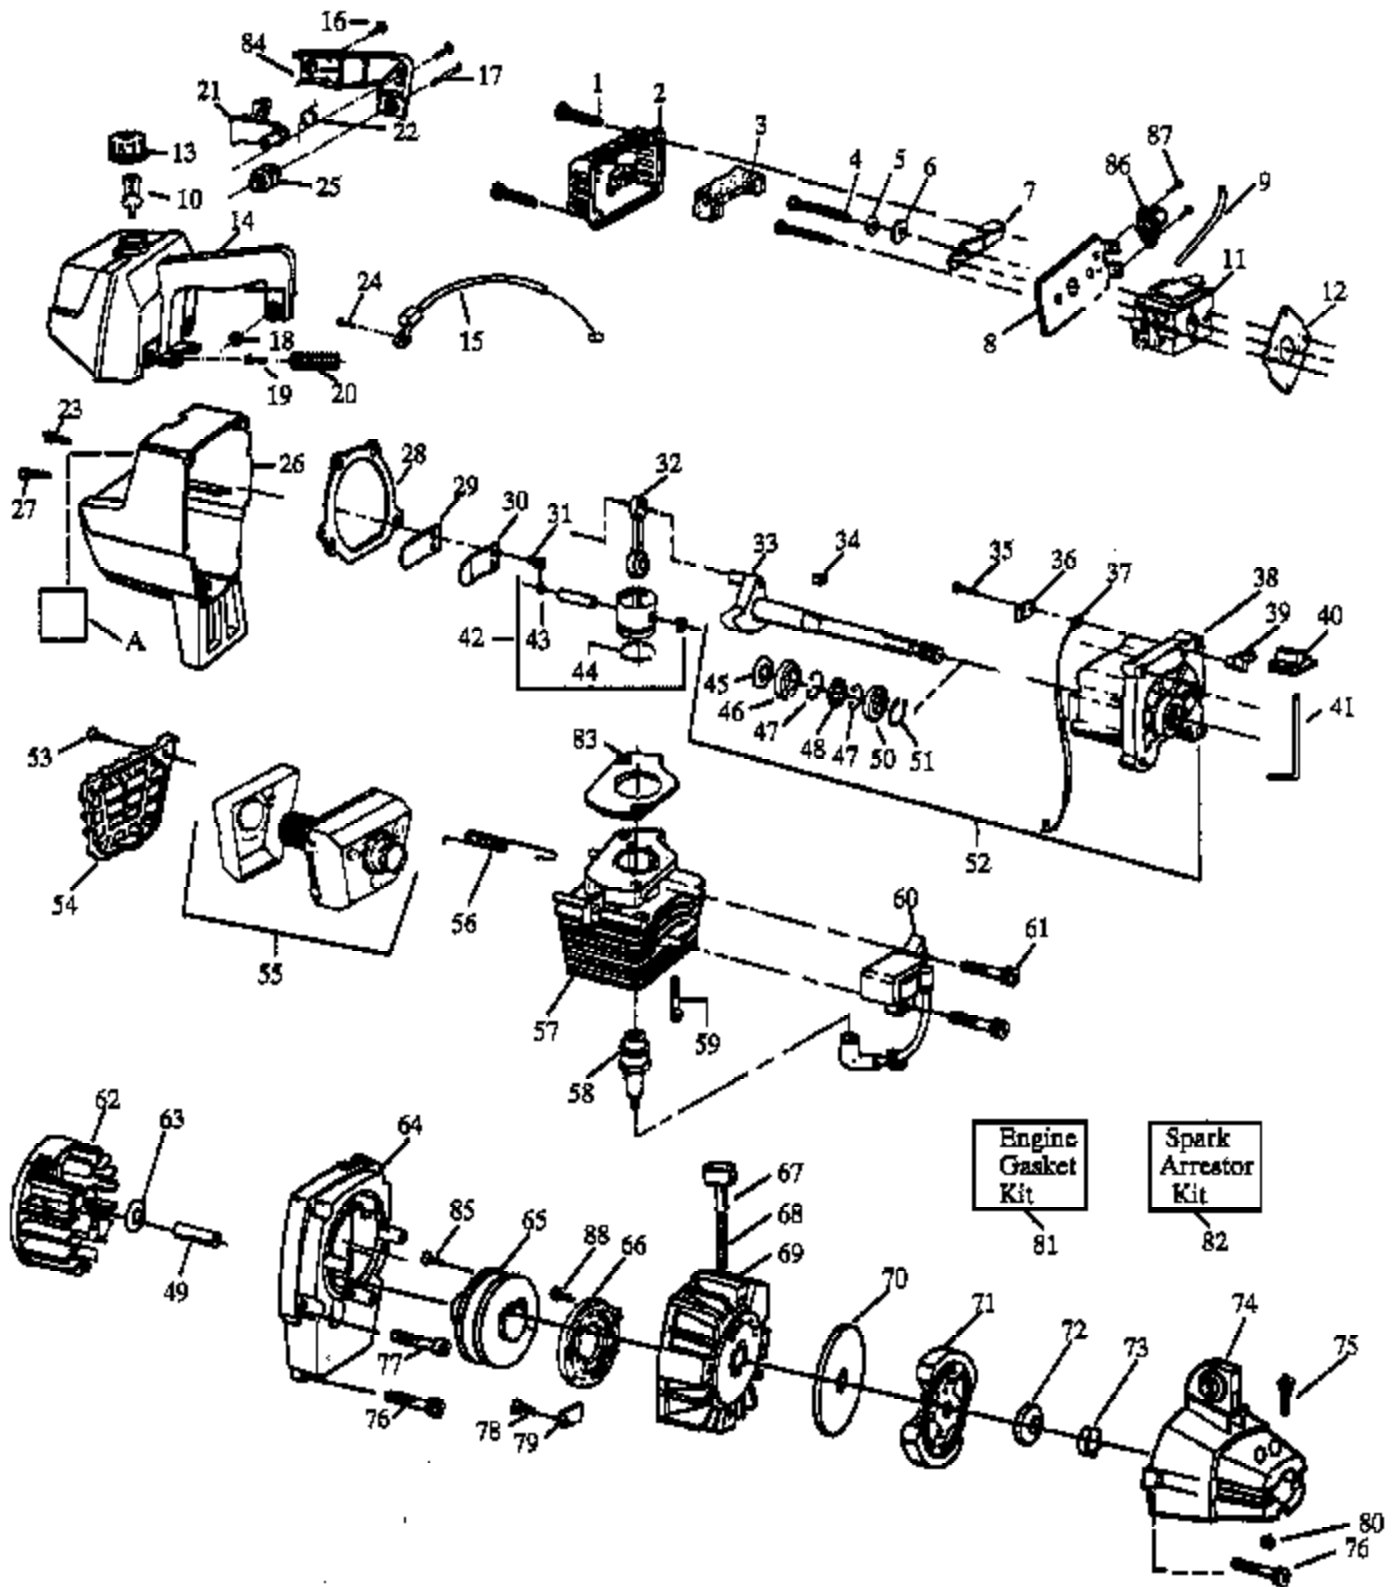

Ref #	Part Number	Qty	Description
1	530015773		Screw
2	530027529		Air Filter Cover
3	530027530		Air Filter
4	530015849		Screw
5	530015852		Spacer
6	530015254		Wave Washer
7	530038103		Choke Shutter
8	530027527		MODELS GTI 18,GTI 18T,GTI 18KT
8			MODELS GTI 18KT Type 1-See Ser. Ref. 2
8	530037930		MODELS GTI 18KT Type 3
9	530069247		Fuel Line
9			Return Line MODEL GTI 18KT Type 1 See Ser. Ref. 2
9	530069571		MODELS GTI 18KT Type 2 & 3
10	530014362		Fuel Pick-up Ass'y.
11			Carburetor, MODEL GTI 18KT Type 1-See Ser. Ref. 2
11	530035259		MODELS GTI 18 & GTI 18T Type 1
11	530069651		MODELS GTI 18 & GTI 18T Type 2 & 3
12	530019156		Carburetor Gasket
13	530014347		Fuel Cap Ass'y.
14			Handle & Tank Ass'y., MODEL GTI 18KT Type 1
14	530029552		MODELS GTI 18 & GTI 18K Type 1
14	530047102		MODELS GTI 18 & GTI 18K Type 2 & 3
15	530037499		Throttle Cable Ass'y.
16	530015805		Screw
17	530015809		Screw
18	530015807		Nut
19	530015713		Screw
20	530027926		Rear Isolator Spring
21	530027924		Throttle Trigger
22	530027925		Throttle Spring
23	530015810		Screw
24	530015775		Screw
25	530024256		Isolator
26	530027923		Shroud
27	530015771		Screw
28	530019154		Gasket
29	530027593		Reed
30	530027594		Reed Stop
31	530016064		Screw
32	530010960		Connecting Rod Ass'y.
33	530010934		Crankshaft Ass'y. See Service Ref. 1
34	530015126		Flywheel Key
35	530015780		Screw
36	530027546		Switch Insulator
37	530027547		Lead Wire
38	530014016		Crankcase Ass'y. (Incl. 46-48 & 50)
39	530027545		Switch Ramp
40	530038309		Switch Button
41	530027959		Switch Spring
42	530069275		Piston Kit (Incl. 43, 44 & pin)
43	530015162		Piston Pin Retainer
44	530025875		Piston Ring
46	530032103		Inner Bearing
47	530015787		Retaining Ring
48	530019158		Crankshaft Seal
49	530027511		Spacer

GTI18 Gas Type 1 of 1
POWER UNIT