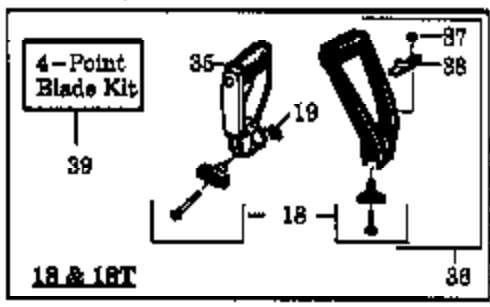

WARNING
All repairs, adjustments and maintenance not described in the Operator's Manual must be performed by qualified service personnel.

Ref #	Part Number	Qty	Description
1	530094681		MODELS GTI 18,GTI 18K,GTI 18T,GTI 18KT-Type 2
1			MODEL GTI 18KT Type 1 See Ser. Ref. 2
1	530095337		MODEL GTI 18KT Type 3
2	530094679		Drive Shaft
3	530069256		Shield Kit Ass'y. (Incl. 4,5,6)
4	534235901		Locknut)
5	530094570		Line Limiter
6	530015037		Screw
7	530094581		Bearing Hsg. (Incl. 8, 11-13, 15 & 16)
8	530015518		Screw
9	530016107		Screw-Plastic Shield
10	530093846		Arbor Shaft
11	530092227	GTI18 Gas Trimmer Page 6 of 11	Washer
12	534828400	DRIVE SHAFT & CUTTING F	Screw
13	530091783		Retainer
14	530069086		Bearings & Spacer Kit
15	530092216		Washer
16	530092359		Dust Cup
17	530094571		Grass Washer
18	530069252		"T" Handle Kit
19	530015197		Nut
20	530031111		Hex Wrench (5/32")
21	530031098		Hex Wrench (3/16")
22	952701574		Cutting Head Ass'y. (Incl. 23-30-[p)
23	530093896		Hub
24	530093898		Line Saver
25	530340007		Spring
26	530092068		Spring Cap
27	530093897		Drive Gear
28	952701523		Spool w/Line
29	530401183		Release Button
30	530092133		Cover
31	530094592		Hub Ass'y.
32	952701607		Spool w/Line
33	530094494		Cover
34	952701605		Cutting Head Ass'y. (Incl. 31-33)
35	530010957		Handle MODELS GTI 18,GTI 18T
36	530069496		Assist Handle Kit (Incl. 12,40,41) MODELS GTI 18,GTI 18T
37	530015610		Nut MODELS GTI 18,GTI 18T
38	530094742		Clamp MODELS GTI 18,GTI 18T
39	952701566		4 Point Blade Kit MODELS GTI 18,GTI 18T
40	530094572		Handlebar Bracket MODELS GTI 18K, GTI 18KT
41	530010723		Handlebar MODELS GTI 18K, GTI 18KT
42	530092086		Handlebar Grip MODELS GTI 18K, GTI 18KT
43	530092192		Handlebar Cap MODELS GTI 18K, GTI 18KT
44	530012207		Handlebar Clamp MODELS GTI 18K, GTI 18KT
45	530094627		Shield w/Decal MODELS GTI 18K, GTI 18KT
46	530027615		Shield Retention Plate MODELS GTI 18K, GTI 18K
47	530015792		Washer-Blade MODELS GTI 18K, GTI 18KT
48	530015492		Washer-Belleville MODELS GTI 18K, GTI 18KT
49	530093748		Nut-Blade MODELS GTI 18K, GTI 18KT
50	952701546		4-Point Blade MODELS GTI 18K, GTI 18KT
51	530094417		Shoulder Strap MODELS GTI 18K, GTI 18KT
52	530027749		Blade Direction Decal MODELS GTI 18K, GTI 18KT (Not a serviceable part)