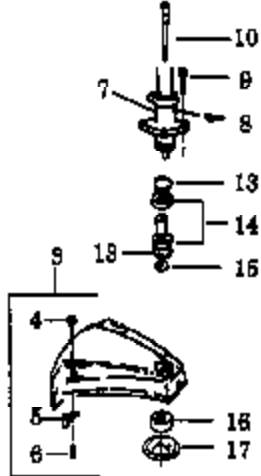

WARNING
All repairs, adjustments and maintenance not described in the Operator's Manual must be performed by qualified service personnel.

Ref #	Part Number	Qty	Description
1	530094681		MODELS GTI 18,GTI 18K,GTI 18T,GTI 18KT-Type 2
1			MODEL GTI 18KT Type 1 See Ser. Ref. 2
1	530095337		MODEL GTI 18KT Type 3
2	530094679		Drive Shaft
3	530069256		Shield Kit Ass'y. (Incl. 4,5,6)
4	534235901		Locknut)
5	530094570		Line Limiter
6	530015037		Screw
7	530094581		Bearing Hsg. (Incl. 8, 11-13, 15 & 16)
8	530015518		Screw
9	530016107		Screw-Plastic Shield
10	530093846		Arbor Shaft
11	530092227	GTI18 Gas Trimmer Page 6 of 11	Washer
12	534828400	DRIVE SHAFT & CUTTING F	Screw
13	530091783		Retainer
14	530069086		Bearings & Spacer Kit
15	530092216		Washer
16	530092359		Dust Cup
17	530094571		Grass Washer
18	530069252		"T" Handle Kit
19	530015197		Nut
20	530031111		Hex Wrench (5/32")
21	530031098		Hex Wrench (3/16")
22	952701574		Cutting Head Ass'y. (Incl. 23-30-[p)
23	530093896		Hub
24	530093898		Line Saver
25	530340007		Spring
26	530092068		Spring Cap
27	530093897		Drive Gear
28	952701523		Spool w/Line
29	530401183		Release Button
30	530092133		Cover
31	530094592		Hub Ass'y.
32	952701607		Spool w/Line
33	530094494		Cover
34	952701605		Cutting Head Ass'y. (Incl. 31-33)
35	530010957		Handle MODELS GTI 18,GTI 18T
36	530069496		Assist Handle Kit (Incl. 12,40,41) MODELS GTI 18,GTI 18T
37	530015610		Nut MODELS GTI 18,GTI 18T
38	530094742		Clamp MODELS GTI 18,GTI 18T
39	952701566		4 Point Blade Kit MODELS GTI 18,GTI 18T
40	530094572		Handlebar Bracket MODELS GTI 18K, GTI 18KT
41	530010723		Handlebar MODELS GTI 18K, GTI 18KT
42	530092086		Handlebar Grip MODELS GTI 18K, GTI 18KT
43	530092192		Handlebar Cap MODELS GTI 18K, GTI 18KT
44	530012207		Handlebar Clamp MODELS GTI 18K, GTI 18KT
45	530094627		Shield w/Decal MODELS GTI 18K, GTI 18KT
46	530027615		Shield Retention Plate MODELS GTI 18K, GTI 18K
47	530015792		Washer-Blade MODELS GTI 18K, GTI 18KT
48	530015492		Washer-Belleville MODELS GTI 18K, GTI 18KT
49	530093748		Nut-Blade MODELS GTI 18K, GTI 18KT
50	952701546		4-Point Blade MODELS GTI 18K, GTI 18KT
51	530094417		Shoulder Strap MODELS GTI 18K, GTI 18KT
52	530027749		Blade Direction Decal MODELS GTI 18K, GTI 18KT (Not a serviceable part)