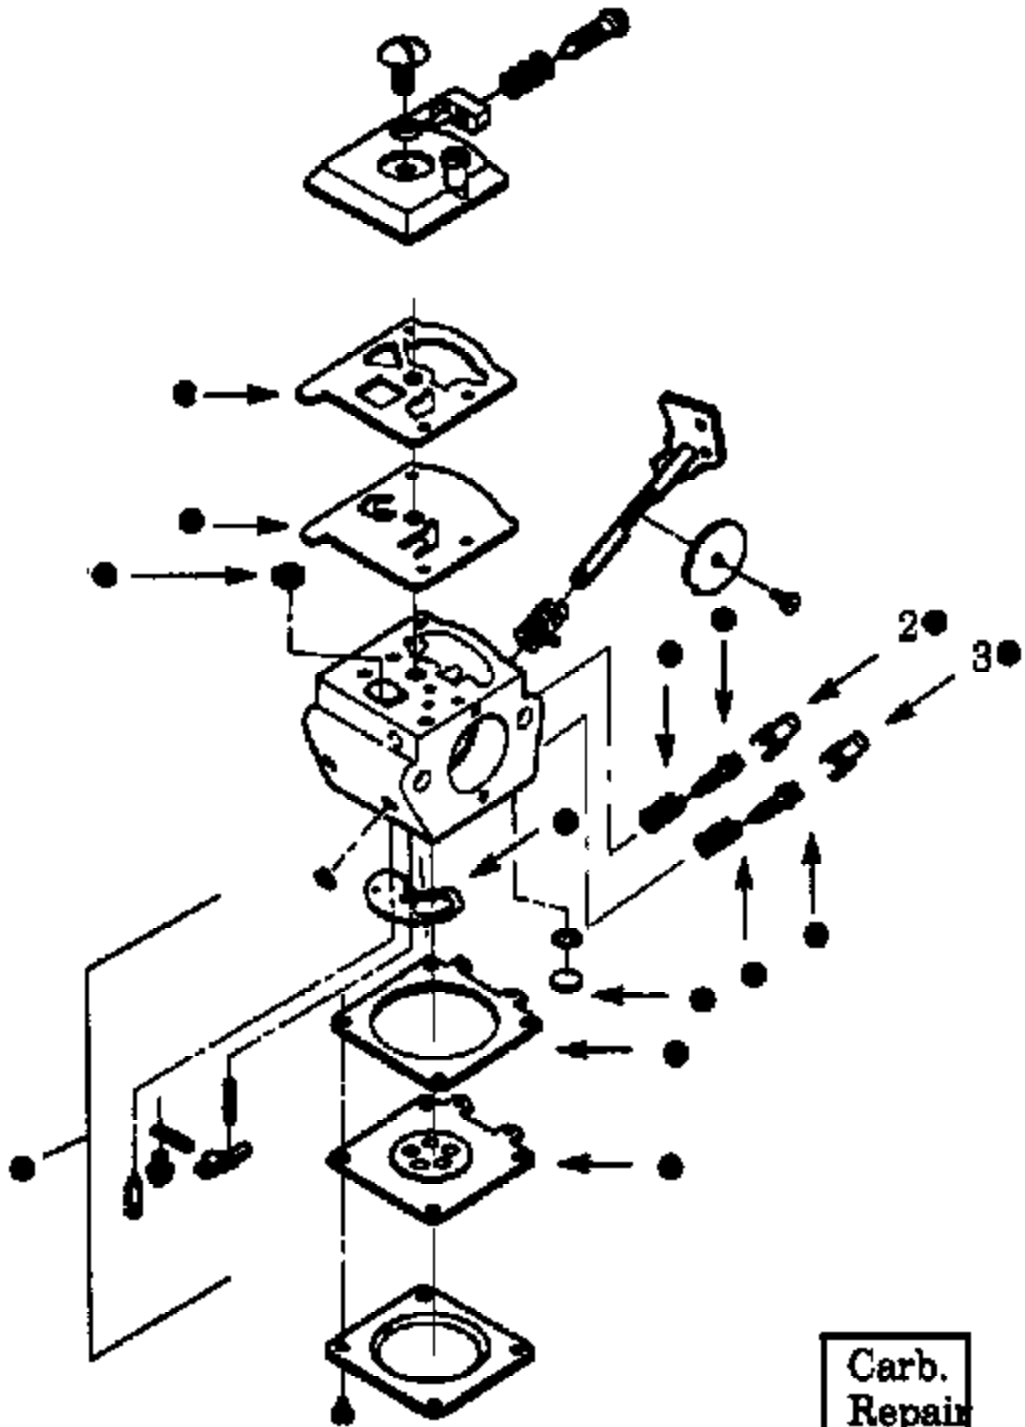

WA-199 #530-035259

Ref #	Part Number	Qty	Description
1	530035014		Metering Diaphragm
2	530035151		Metering Diaphragm Gasket
3	530035147		Circuit Plate Gasket
4	530035142		Hi Speed Needle
5	530035036		Hi Speed Needle Spring
6	530035141		Idle Needle
7	530035023		Idle Needle Spring
8	530035203		Idle Speed Screw
9	530035208		Idle Speed Spring
10	530035028		Metering Lever Pin
11	530035031		Metering Lever
12	530035188		Metering Lever Spring
13	530035106	GT118 Gas	Idle Needle Valve
14	530035178	CARBURETOR	Inlet Screen
15	530035166		Pump Diaphragm
16	530035164		Pump Gasket
17	530035260		Carb. Kwik Repair Kit (Inc. 1,2,3,12,13,14, 15,16,18)
18	530035185		Carb. Gasket/Diaphragm Kit (Inc. 1,2,3)

GT118 Gas
CARBURETOR

Page 2 of 11
TOP WA-199 - FC

WT-298A #530-069651

Carb.
Repair
Kit

1

Ref #	Part Number	Qty	Description
1	530069623		Carburetor Repair Kit (DOT Indicates Contents on illus.)
2	530038317		Limiter Cap-Low
3	530038318		Limiter Cap-High

Ref #	Part Number	Qty	Description
53	530027889		Handlebar Decal MODELS GTI 18K, GTI 18KT
54	530015791		Screw-Metal Shield/& Handlebar MODELS GTI 18K, GTI 18KT
55	530094686		Clamp-Harness MODELS GTI 18K, GTI 18KT
56	952030139		Shaft Lubrication
57	530029160		Shaft Warning-Upper
58			Shaft Warning-Lower, MODEL GTI 18KT Type 1 See Ser. Ref. 2
58	530029161		MODELS GTI 18KT Type 2,GTI 18,GTI 18K,GTI 18T
58	530038906		MODEL GTI 18KT Type 3
0	530067333		Operator Manual, MODELS GTI 18,GTI 18K
0			GTI18 Gas Type 1,GTI 18,GTI 18K,GTI 18T,GTI 18KT Type 1 See Ser. Ref. 2
0			Operator Manual, MODELS GTI 18T,GTI 18KT Type 1 See Ser. Ref. 2
0	530081807		Operator Manual, MODELS GTI 18T,GTI 18KT Type 2
0	530082388		Operator Manual, MODELS GTI 18T,GTI 18KT Type 1 & 2 Fr/Eng
0	530083672		Operator Manual, MODELS GTI 18T,GTI 18KT Type 3