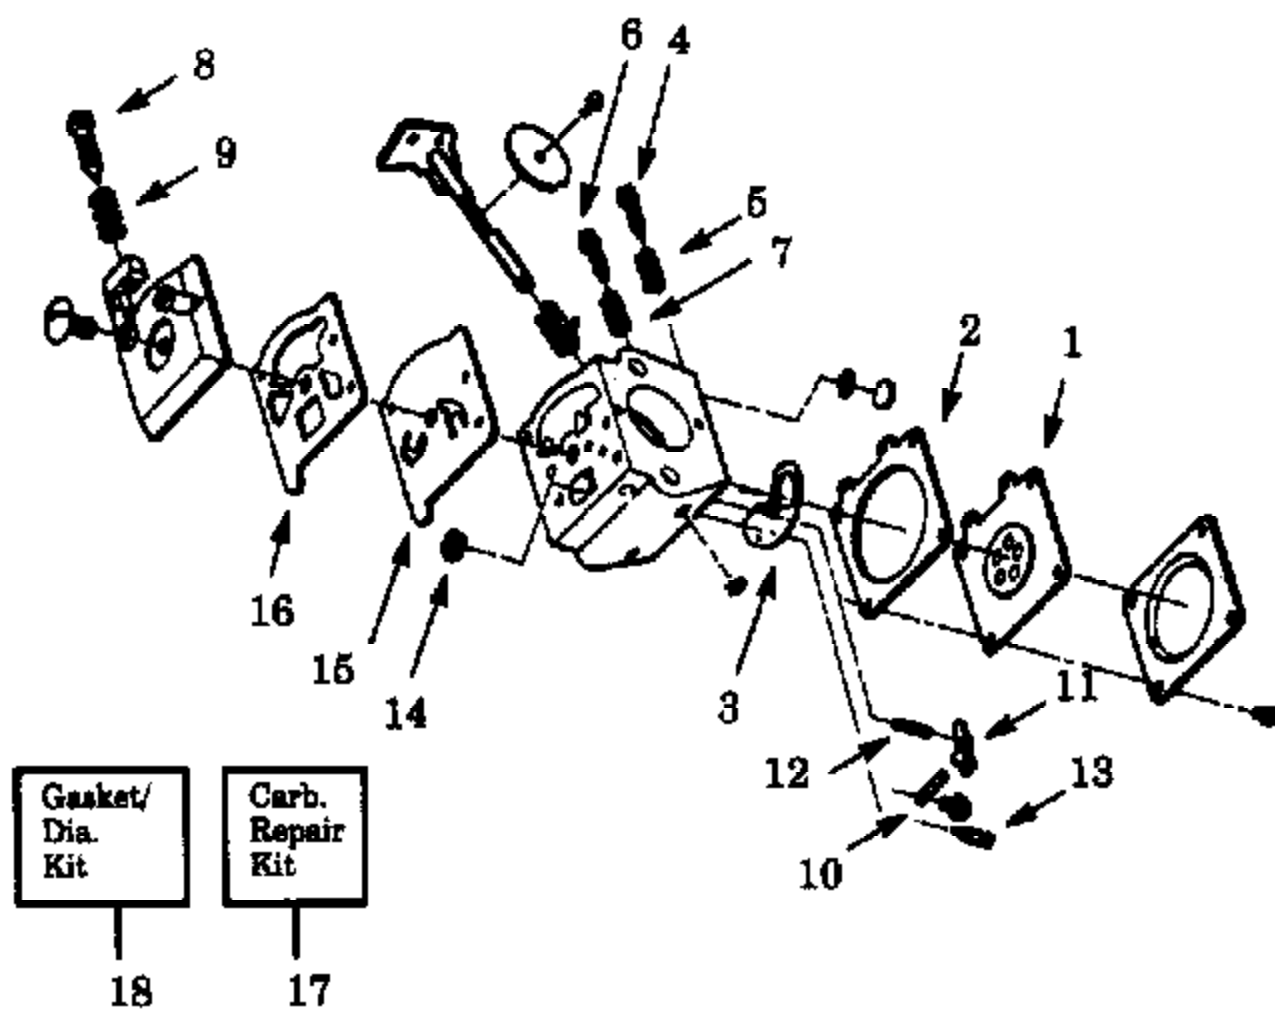

WA-199 #530-035259

Ref #	Part Number	Qty	Description
1	530035014		Metering Diaphragm
2	530035151		Metering Diaphragm Gasket
3	530035147		Circuit Plate Gasket
4	530035142		Hi Speed Needle
5	530035036		Hi Speed Needle Spring
6	530035141		Idle Needle
7	530035023		Idle Needle Spring
8	530035203		Idle Speed Screw
9	530035208		Idle Speed Spring
10	530035028		Metering Lever Pin
11	530035031		Metering Lever
12	530035188		Metering Lever Spring
13	530035106	GT118 Gas	Idle Needle Valve
14	530035178	CARBURETOR	Inlet Screen
15	530035166		Pump Diaphragm
16	530035164		Pump Gasket
17	530035260		Carb. Kwik Repair Kit (Inc. 1,2,3,12,13,14, 15,16,18)
18	530035185		Carb. Gasket/Diaphragm Kit (Inc. 1,2,3)

GT118 Gas
CARBURETOR

Page 2 of 11
TOP WA-199 - FC

WT-298A #530-069651

Carb.
Repair
Kit

1

Ref #	Part Number	Qty	Description
1	530069623		Carburetor Repair Kit (DOT Indicates Contents on illus.)
2	530038317		Limiter Cap-Low
3	530038318		Limiter Cap-High

Ref #	Part Number	Qty	Description
53	530027889		Handlebar Decal MODELS GTI 18K, GTI 18KT
54	530015791		Screw-Metal Shield/& Handlebar MODELS GTI 18K, GTI 18KT
55	530094686		Clamp-Harness MODELS GTI 18K, GTI 18KT
56	952030139		Shaft Lubrication
57	530029160		Shaft Warning-Upper
58			Shaft Warning-Lower, MODEL GTI 18KT Type 1 See Ser. Ref. 2
58	530029161		MODELS GTI 18KT Type 2,GTI 18,GTI 18K,GTI 18T
58	530038906		MODEL GTI 18KT Type 3
0	530067333		Operator Manual, MODELS GTI 18,GTI 18K
0			GTI18 Gas Type 1,GTI 18,GTI 18K,GTI 18T,GTI 18KT Type 1 See Ser. Ref. 2
0			Operator Manual, MODELS GTI 18T,GTI 18KT Type 1 See Ser. Ref. 2
0	530081807		Operator Manual, MODELS GTI 18T,GTI 18KT Type 2
0	530082388		Operator Manual, MODELS GTI 18T,GTI 18KT Type 1 & 2 Fr/Eng
0	530083672		Operator Manual, MODELS GTI 18T,GTI 18KT Type 3