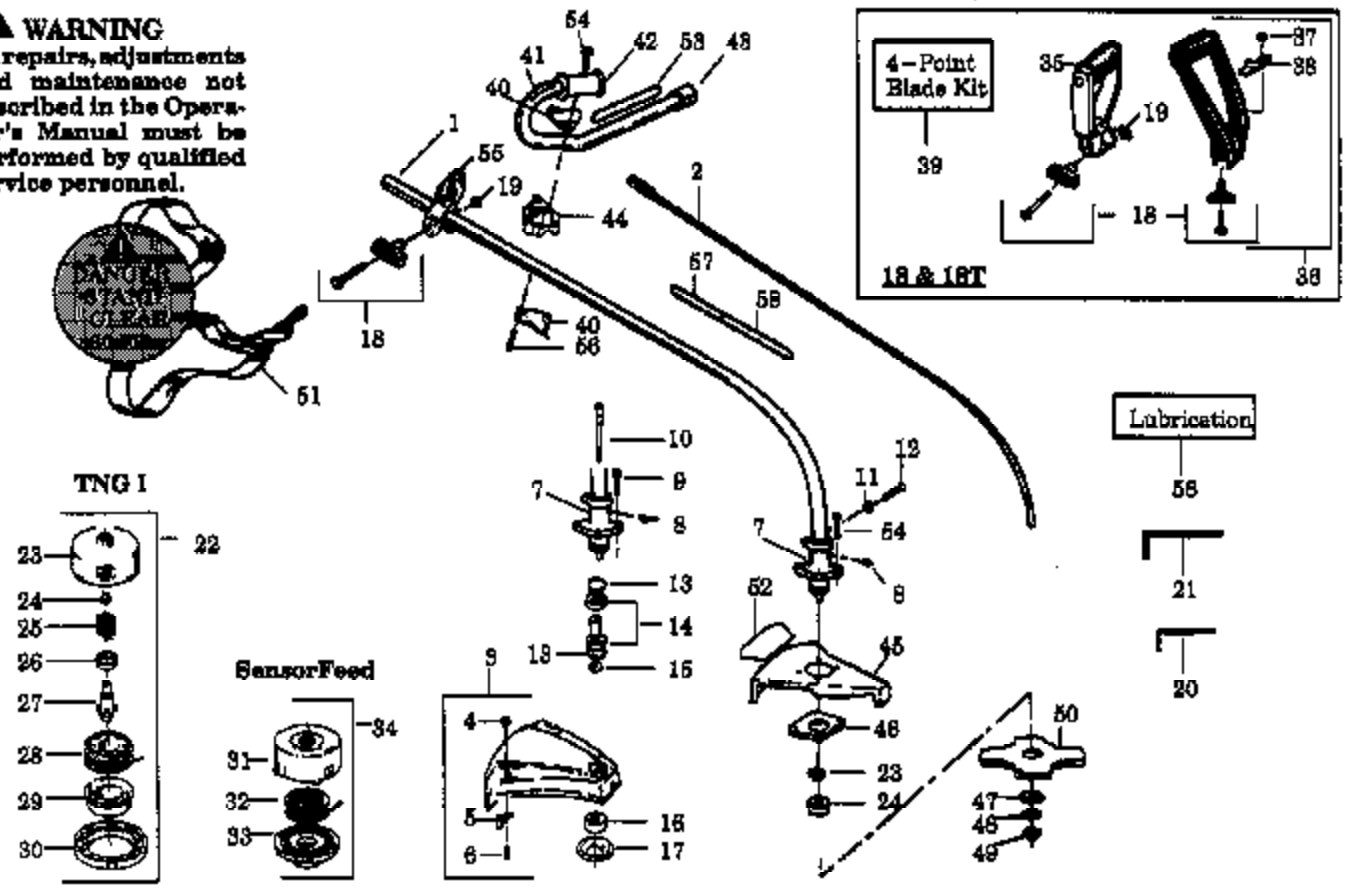

WARNING
All repairs, adjustments and maintenance not described in the Operator's Manual must be performed by qualified service personnel.

Ref #	Part Number	Qty	Description
1	530094681		MODELS GTI 18,GTI 18K,GTI 18T,GTI 18KT-Type 2
1			MODEL GTI 18KT Type 1 See Ser. Ref. 2
1	530095337		MODEL GTI 18KT Type 3
2	530094679		Drive Shaft
3	530069256		Shield Kit Ass'y. (Incl. 4,5,6)
4	534235901		Locknut)
5	530094570		Line Limiter
6	530015037		Screw
7	530094581		Bearing Hsg. (Incl. 8, 11-13, 15 & 16)
8	530015518		Screw
9	530016107		Screw-Plastic Shield
10	530093846		Arbor Shaft
11	530092227	GTI18 Gas Trimmer Page 6 of 11	Washer
12	534828400	DRIVE SHAFT & CUTTING F	Screw
13	530091783		Retainer
14	530069086		Bearings & Spacer Kit
15	530092216		Washer
16	530092359		Dust Cup
17	530094571		Grass Washer
18	530069252		"T" Handle Kit
19	530015197		Nut
20	530031111		Hex Wrench (5/32")
21	530031098		Hex Wrench (3/16")
22	952701574		Cutting Head Ass'y. (Incl. 23-30-[p)
23	530093896		Hub
24	530093898		Line Saver
25	530340007		Spring
26	530092068		Spring Cap
27	530093897		Drive Gear
28	952701523		Spool w/Line
29	530401183		Release Button
30	530092133		Cover
31	530094592		Hub Ass'y.
32	952701607		Spool w/Line
33	530094494		Cover
34	952701605		Cutting Head Ass'y. (Incl. 31-33)
35	530010957		Handle MODELS GTI 18,GTI 18T
36	530069496		Assist Handle Kit (Incl. 12,40,41) MODELS GTI 18,GTI 18T
37	530015610		Nut MODELS GTI 18,GTI 18T
38	530094742		Clamp MODELS GTI 18,GTI 18T
39	952701566		4 Point Blade Kit MODELS GTI 18,GTI 18T
40	530094572		Handlebar Bracket MODELS GTI 18K, GTI 18KT
41	530010723		Handlebar MODELS GTI 18K, GTI 18KT
42	530092086		Handlebar Grip MODELS GTI 18K, GTI 18KT
43	530092192		Handlebar Cap MODELS GTI 18K, GTI 18KT
44	530012207		Handlebar Clamp MODELS GTI 18K, GTI 18KT
45	530094627		Shield w/Decal MODELS GTI 18K, GTI 18KT
46	530027615		Shield Retention Plate MODELS GTI 18K, GTI 18K
47	530015792		Washer-Blade MODELS GTI 18K, GTI 18KT
48	530015492		Washer-Belleville MODELS GTI 18K, GTI 18KT
49	530093748		Nut-Blade MODELS GTI 18K, GTI 18KT
50	952701546		4-Point Blade MODELS GTI 18K, GTI 18KT
51	530094417		Shoulder Strap MODELS GTI 18K, GTI 18KT
52	530027749		Blade Direction Decal MODELS GTI 18K, GTI 18KT (Not a serviceable part)