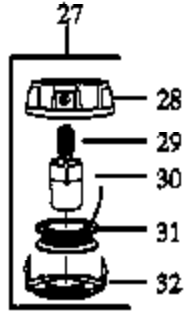

TNG III
(5/16" arbor)