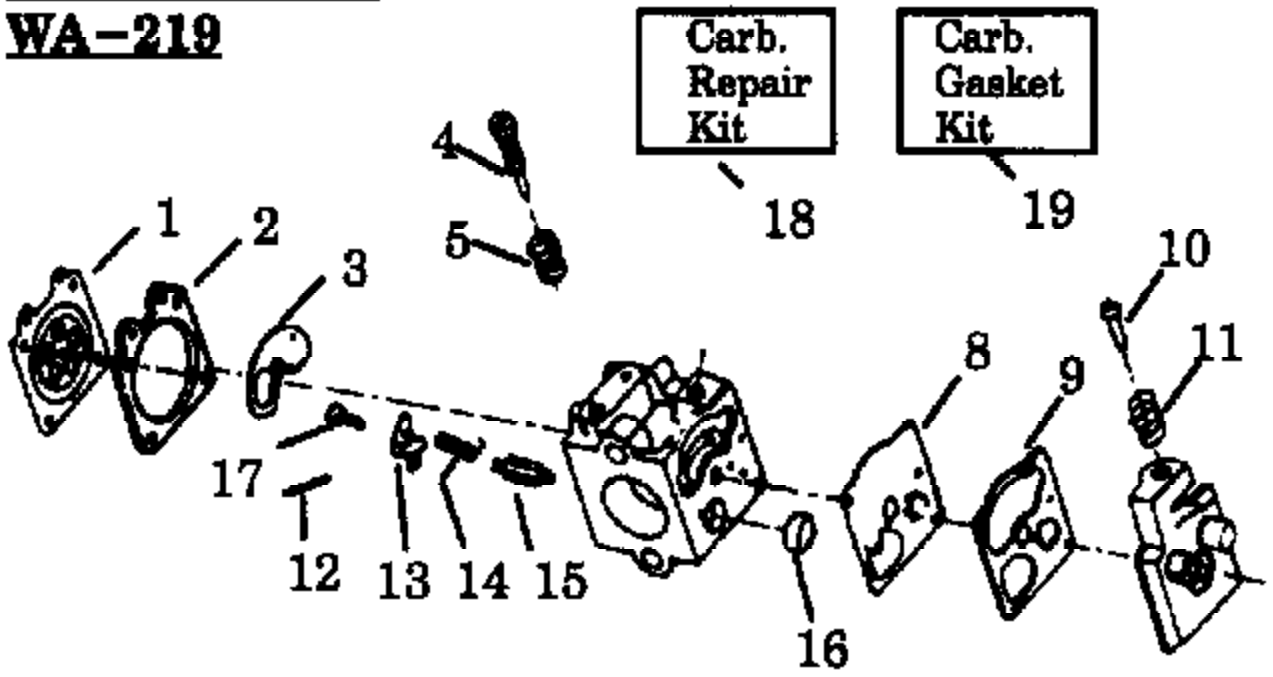

**WA-207/207A**

**WA-219**

Ref #	Part Number	Qty	Description
1	530035014		Metering Diaphragm
2	530035151		Metering Diaphragm Gasket
3	530035211		Circuit Plate Gasket
4	530035212		WA-207/207A
	530035341		WA-219
5	530035214		WA-207/207A
5	530035342		WA-219
8	530035166		Fuel Pump Diaphragm
9	530035164		Fuel Pump Gasket
10	530035203		Idle Speed Screw
11	530035208		Idle Speed Spring
12	530035028		Metering Lever Pin
13	530035031		Metering Lever
14	530035188		Metering Lever Spring
15	530035106		Inlet Needle Valve
16	530035178		Fuel Inlet Screen
17	530035016		Metering Lever Pin Screw
18	530035264		Carb. Kwik Repair Kit (Inc. 1,2,3,8,9,12, 13,14,15,16,17)
19	530035219		Carb. Gasket/Diaphragm Kit (Inc. 1,2,3,8,9)

GT115 Gas Trim Page 2 of 9

CARBURETOR WA-207 26

**WA 217 #530-069637**

**WA-219B #530-069648**

Carb.  
Repair  
Kit

1.

---

Ref #	Part Number	Qty	Description
1	530069667		WA-219B
2	530038404		Limiter Cap