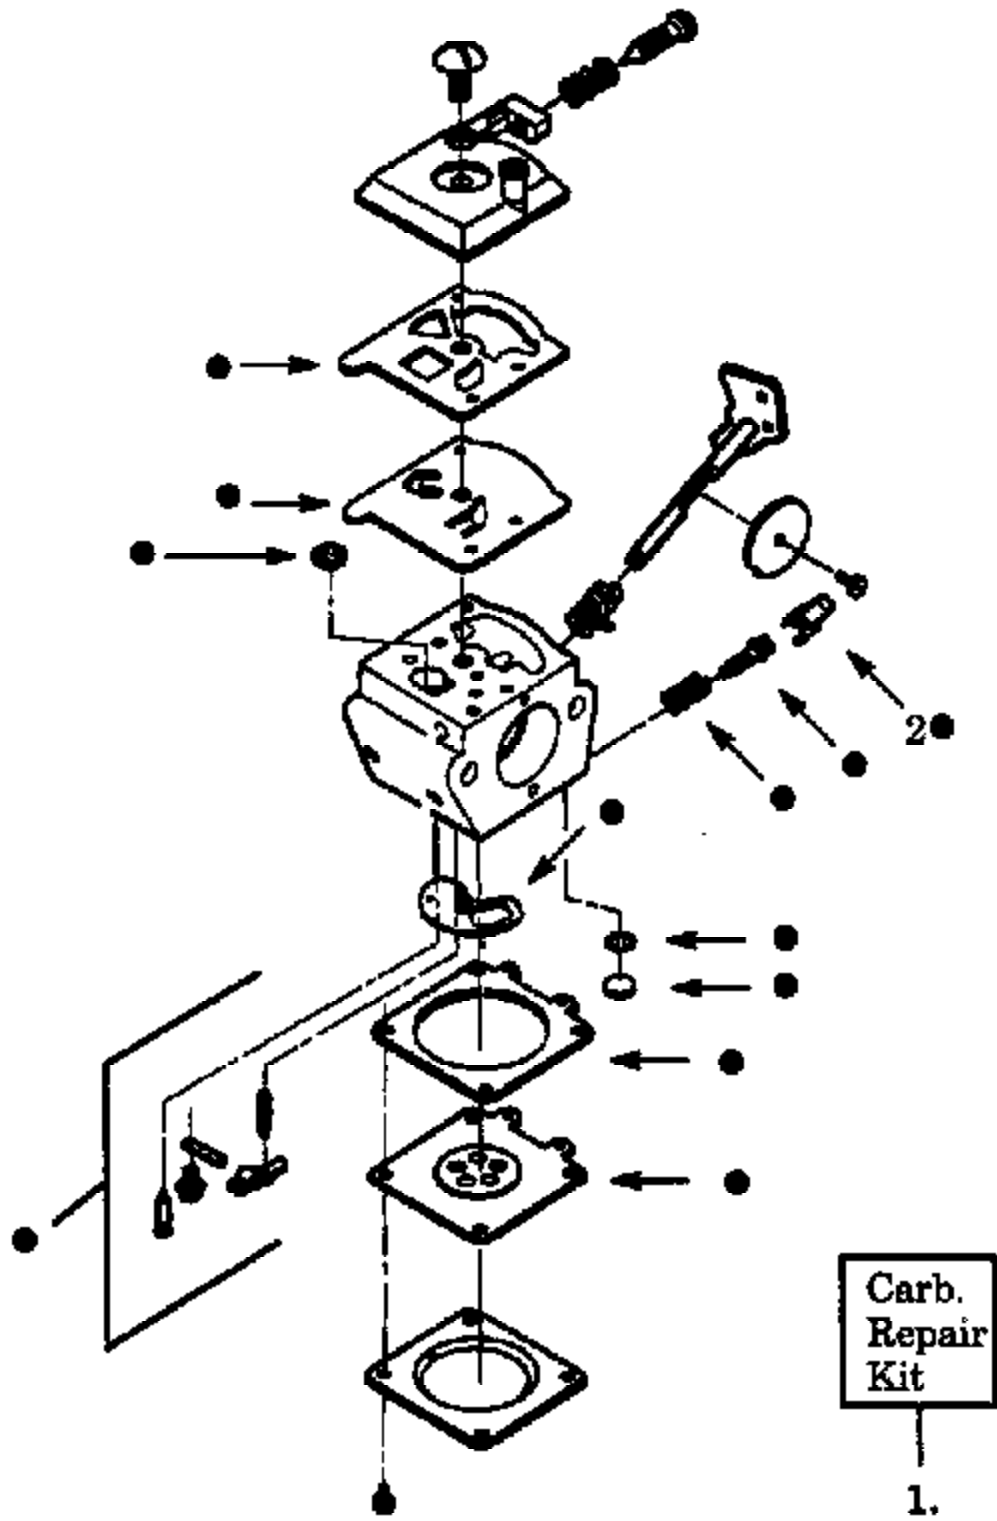

**WA-207/207A**

**WA-219**

Ref #	Part Number	Qty	Description
1	530035014		Metering Diaphragm
2	530035151		Metering Diaphragm Gasket
3	530035211		Circuit Plate Gasket
4	530035212		WA-207/207A
	530035341		WA-219
5	530035214		WA-207/207A
5	530035342		WA-219
8	530035166		Fuel Pump Diaphragm
9	530035164		Fuel Pump Gasket
10	530035203		Idle Speed Screw
11	530035208		Idle Speed Spring
12	530035028		Metering Lever Pin
13	530035031		Metering Lever
14	530035188		Metering Lever Spring
15	530035106		Inlet Needle Valve
16	530035178		Fuel Inlet Screen
17	530035016		Metering Lever Pin Screw
18	530035264		Carb. Kwik Repair Kit (Inc. 1,2,3,8,9,12, 13,14,15,16,17)
19	530035219		Carb. Gasket/Diaphragm Kit (Inc. 1,2,3,8,9)

GT115 Gas Trim Page 2 of 9

CARBURETOR WA-207 26

**WA 217 #530-069637**

**WA-219B #530-069648**

Carb.  
Repair  
Kit

1.

---

Ref #	Part Number	Qty	Description
1	530069667		WA-219B
2	530038404		Limiter Cap