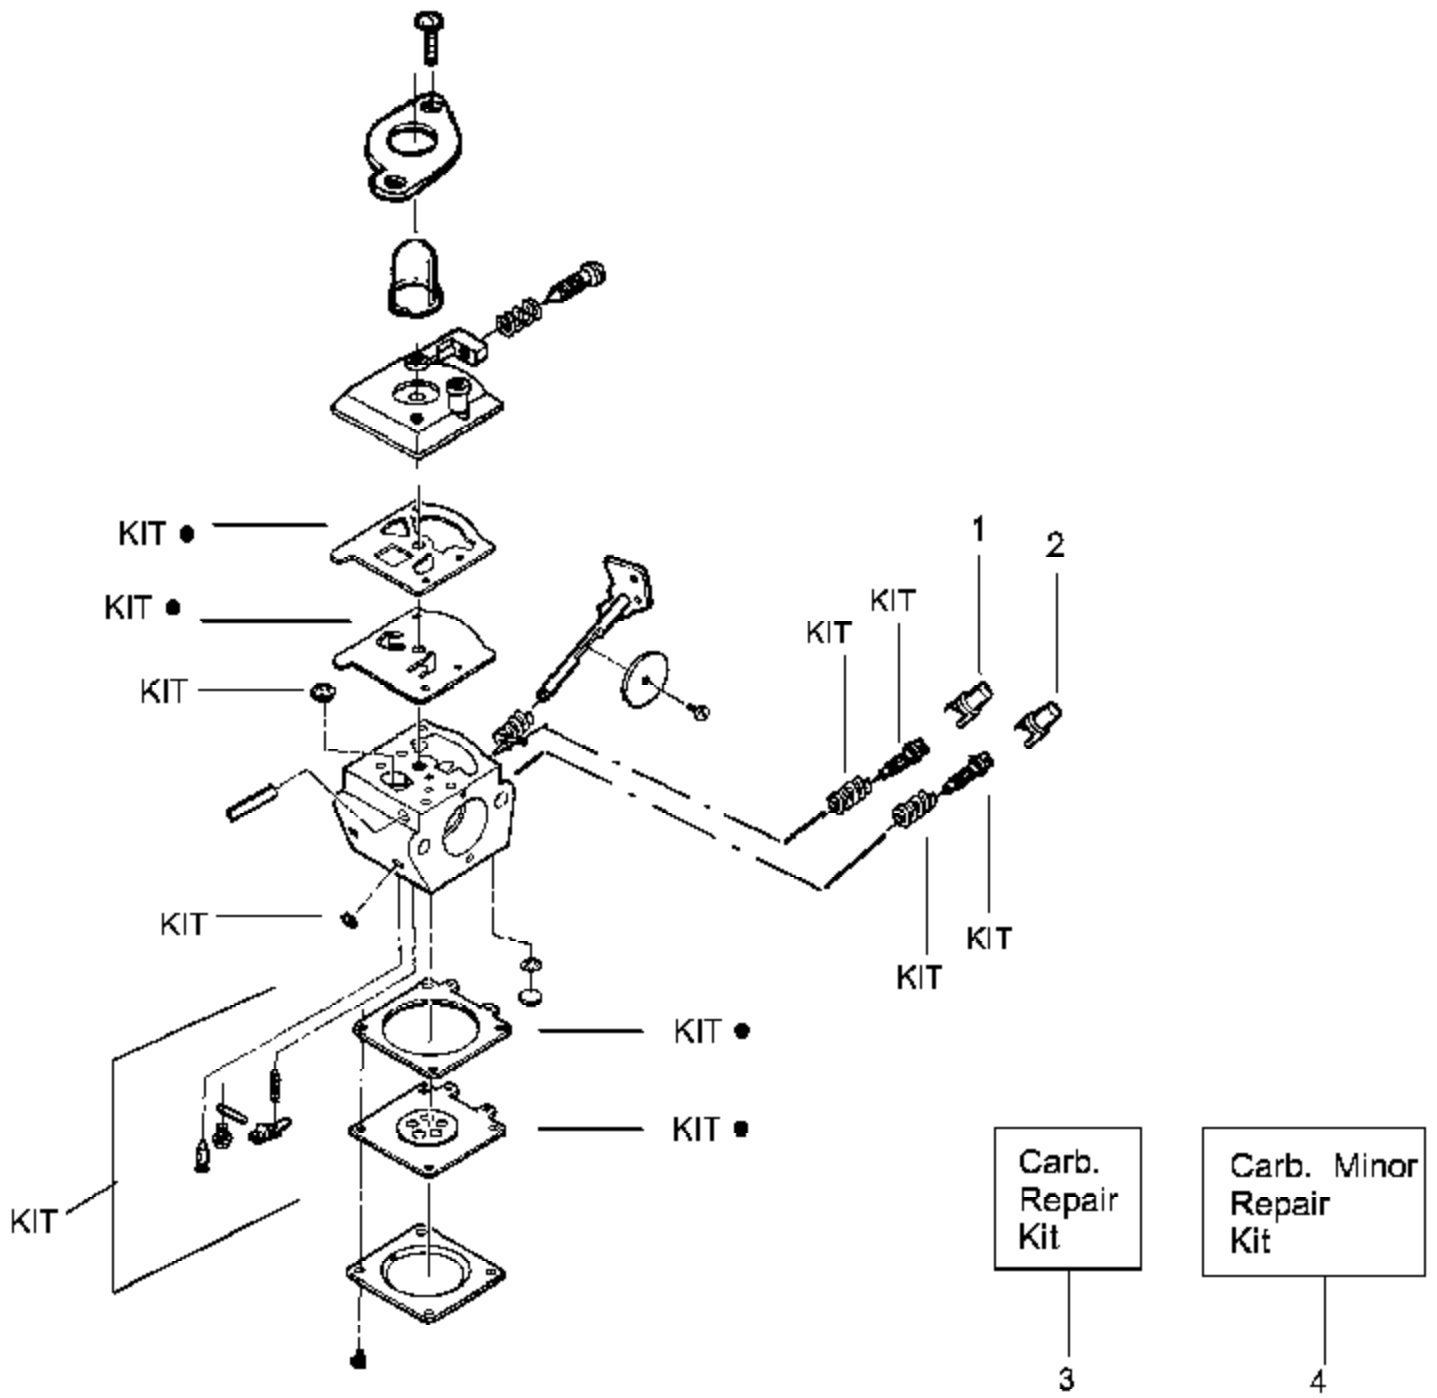

Carburetor Assembly Kit #530071443-C1U-W10

Ref #	Part Number	Qty	Description
1	530038478		Limiter Cap (low)
2	530038479		Limiter Cap (high)
3	530071517		Kit-Carburetor Repair (KIT = Indicates Contents)
4	530071442		Kit-Carburetor Minor Repair (DOT = Indicates Contents)
530071443	530071443		Carburetor Assembly (C1U-W10)

FL21LE Gas Trim Page 2 of 9
Carburetor Assembly (C1U-W

Kit - Carburetor Assembly No. 530071628 - C1U-W10B

Note: No Repair kits are available for this carburetor, please order the complete assembly part number 530-071628 (C1U-W10B)

Ref #	Part Number	Qty	Description
1	530095613		Shaft Flex
2	530038581		Throttle Hsg. (Right)
3	530016349		Screw Throttle Hsg.
4	530071548		Assy Throttle Cable
5	530038682		Trigger
6	530038580		Throttle Hsg. (Left)
7	530071425		Assy Drive Shaft Hsg.
8	530038708		Handle Assist
9	530015820		Bolt Handle/Shield
10	530094742		Clamp Handle
11	530016118		Wingnut Handle/Shield
12	530052287		Line Limiter
13	530015966		Screw Line Limiter
14	530015820		Bolt Handle/Shield
15	530069686		Kit Shield Assy (Incl. 12,13,14,16)
16	530016118		Wingnut Handle/Shield
17	952701676		Accy W/E TNG 5 Cutting Head (Incl. 18-21)
18	530095770		Assy Hub
19	530401958		Spring Compression
20	530401957		Clip Retainer Head
21	952701678		Accy W/E Spool w/Line
	530163366		Operator Manual Not Shown
	530054864		Decal Start Instruction Not Shown
	530055350		Decal Shaft Warning Not Shown

FL21LE Gas Trim Page 8 of 9
 Engine Assembly

Ref #	Part Number	Qty	Description
56	530015775		Screw
57	530027523		Retainer-Can
58	530069400		Kit-Starter Pulley (Incl. 39)
59	530042085		Spring-Starter
60	530056706		Assy.-Fan Hsg
61	530015810		Screw
62	530071363		Kit-Engine Gasket (Incl. 8,11,27,50)
63	530016379		Screw
64	530014347		Assy-Fuel Cap
65	530095646		Assy-Fuel Pickup
66	530069247		Kit-Fuel Line (Small)
67	530069216		Kit-Fuel Line (Large)
68	530049379		Assy-Fuel Tank (Incl. filter, lines & fuel cap)
		FL21LE Gas Trim Page 9 of 9	Engine Assembly