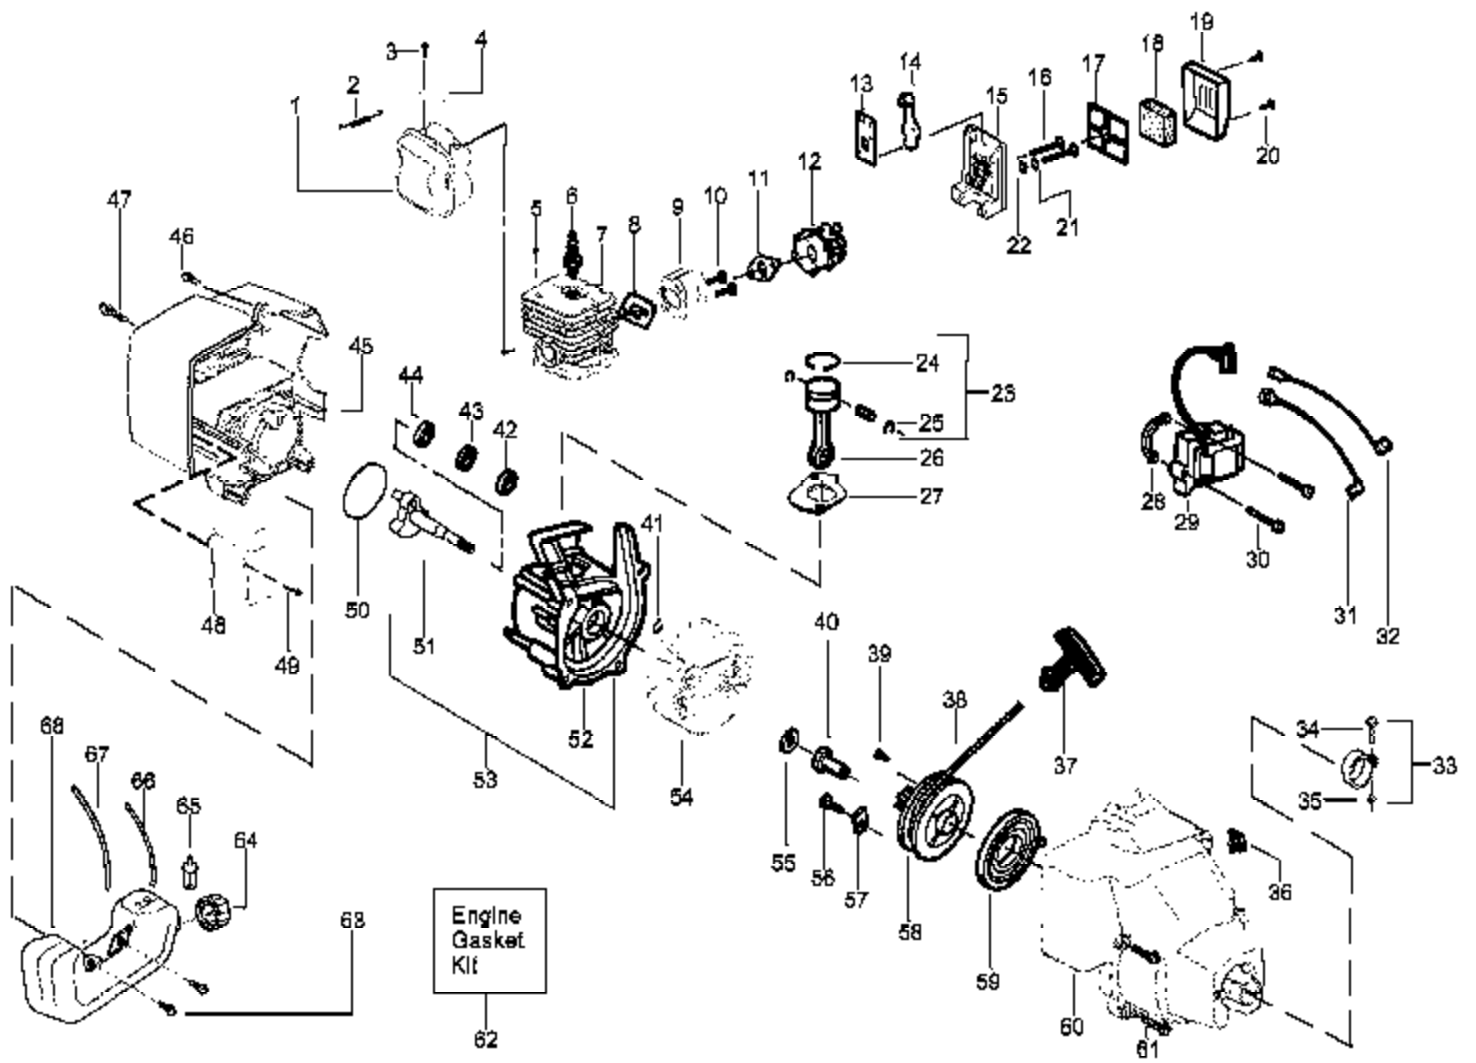

Ref #	Part Number	Qty	Description
1	530071362		Kit - Muffler (Incl. 2,3,4)
2	530042088		Spring-Muffler
3	530015241		Screw-Screen
4	530071361		Kit-Spark Arrestor
5	530015953		Screw-Cylinder
6	952030249		Spark Plug (RCJ 6Y)
7	530071359		Kit - Cylinder
8	530071363		Gasket-Cylind./Carb.
9	530056403		Adapter-Carb.
10	530016014		Screw
11	530071363		Gasket-Carb.
12	530071443		Kit - Carburetor Ass'y (C1U-W10)
	530071628		Kit - Carburetor Ass'y (C1U-W10B)
13	530038747		Choke Plate Mounting
14	530038686		Shutter-Choke
15	530052431		Air Box
16	530016353		Screw
17	530036569		Plate - Filter Support
18	530036575		Foam-Air Filter
19	530054414		Cover-Air Filter
20	530015892		Screw
21	530015852		Spacer-Choke
22	530015254		Washer
23	530071357		Kit - Piston (Incl. 24, 25 & Pin)
24	530055120		Piston Ring
25	530015162		Retainer-Piston Pin
26	530069945		Assy-Connecting Rod
27	530071363		Gasket-Cylinder
28	530036145		Spacer-Module
29	530055160		Ignition Module
30	530015954		Screw
31	530014662		Assy-Ground Wire
32	530014663		Assy-Leadwire
33	530056365		Assy-Nose Cone Clamp (Incls. 34 & 35)
34	530016381		Screw-Nose Cone
35	530016382		Nut-Nose Cone
36	530071356		Kit-On/Off Switch
37	530027569		Handle-Starter
38	530069232		Kit - Rope
39	530016080		Screw
40	530038604		Coupling-Drive
41	530015941		Retain. Ring-C'shaft
42	530055728		Outer Bearing
43	530071615		C'case Seal
44	530032125		Inner Bearing
45	530056710		Shroud-Rear
46	530015934		Screw
47	530015810		Screw
48	530055351		Shield-Heat
49	530015805		Screw
50	530071363		O-Ring-C'case/Shrd
51	530054753		Assy-Crankshaft
52	530012491		Assy-Crankcase (Incl. 42-44)
53	530071360		Assy-C'case & C'shaft (Incl. 41,51,52)
54	530069886		Assy-Flywheel
55	530015828		Washer-Flat

FL21LE Gas Trim Page 8 of 9
Engine Assembly