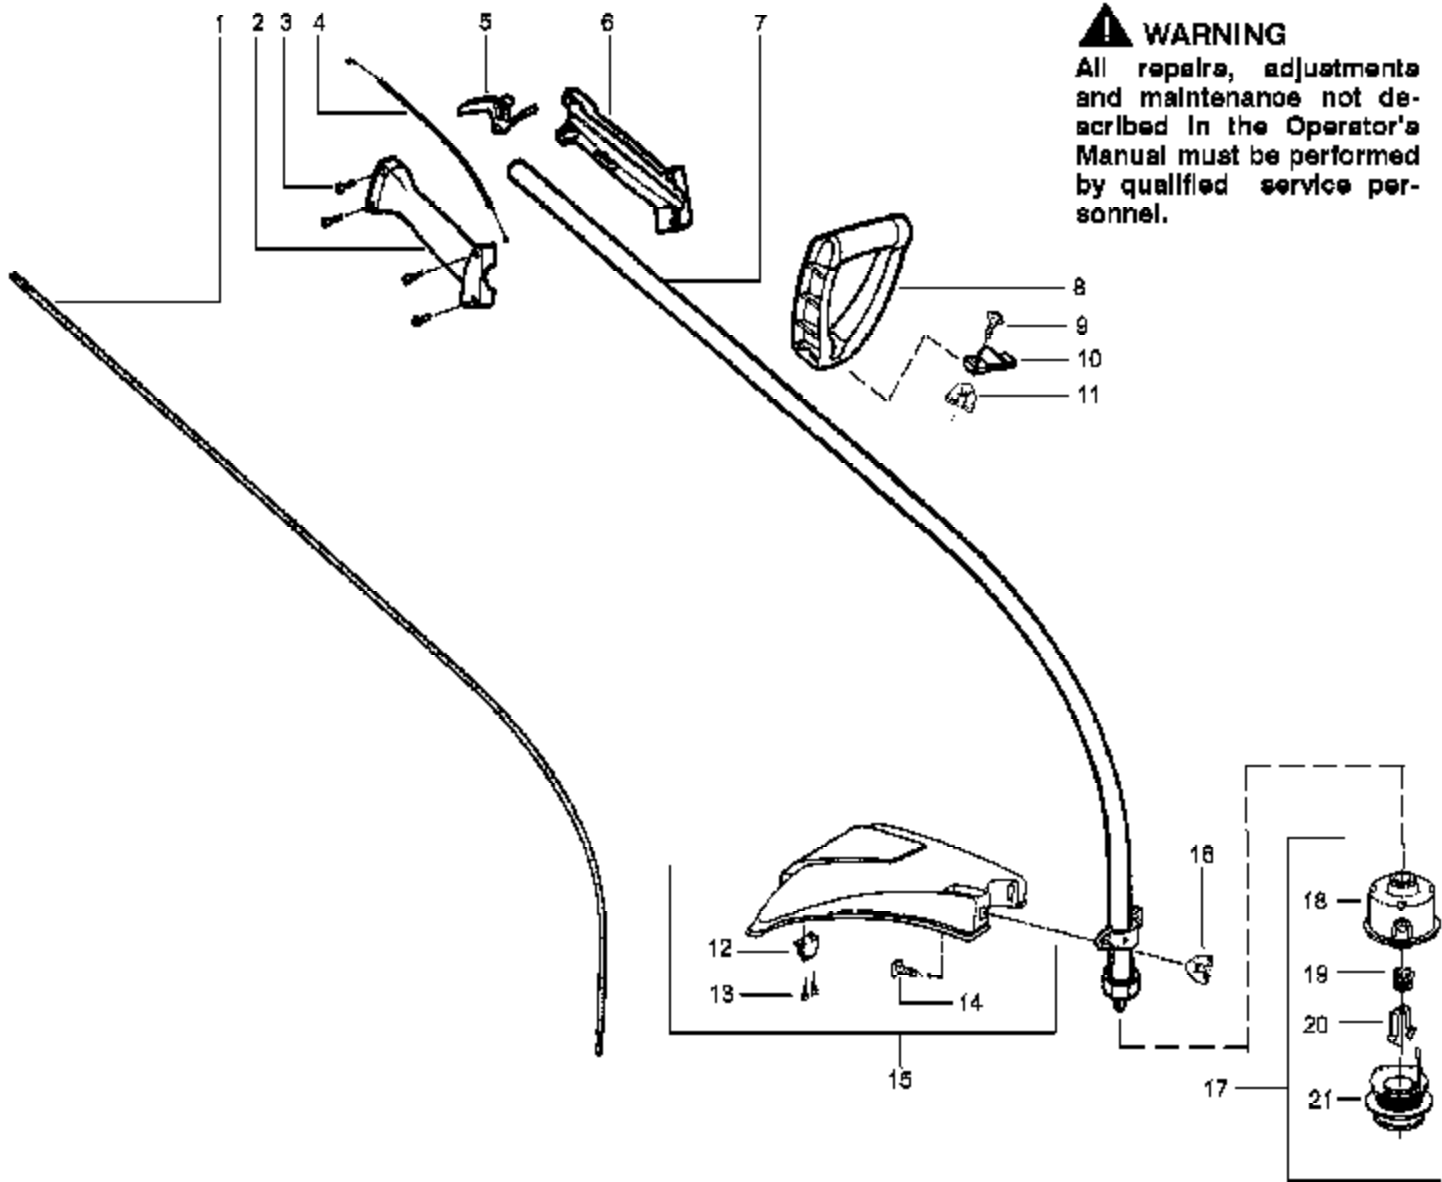

Carburetor Assembly Kit #530071443-C1U-W10

Ref #	Part Number	Qty	Description
1	530038478		Limiter Cap (low)
2	530038479		Limiter Cap (high)
3	530071517		Kit-Carburetor Repair (KIT = Indicates Contents)
4	530071442		Kit-Carburetor Minor Repair (DOT = Indicates Contents)
530071443	530071443		Carburetor Assembly (C1U-W10)

FL21LE Gas Trim Page 2 of 9
Carburetor Assembly (C1U-W

Kit - Carburetor Assembly No. 530071628 - C1U-W10B

Note: No Repair kits are available for this carburetor, please order the complete assembly part number 530-071628 (C1U-W10B)

Ref #	Part Number	Qty	Description
530071628	530071628		Kit-Carburetor C1U-W10B

FL21LE Gas Trim Page 4 of 9
Carburetor Assembly (C1U-W

⚠ WARNING

All repairs, adjustments and maintenance not described in the Operator's Manual must be performed by qualified service personnel.

Ref #	Part Number	Qty	Description
1	530095613		Shaft Flex
2	530038581		Throttle Hsg. (Right)
3	530016349		Screw Throttle Hsg.
4	530071548		Assy Throttle Cable
5	530038682		Trigger
6	530038580		Throttle Hsg. (Left)
7	530071425		Assy Drive Shaft Hsg.
8	530038708		Handle Assist
9	530015820		Bolt Handle/Shield
10	530094742		Clamp Handle
11	530016118		Wingnut Handle/Shield
12	530052287		Line Limiter
13	530015966		Screw Line Limiter
14	530015820		Bolt Handle/Shield
15	530069686		Kit Shield Assy (Incl. 12,13,14,16)
16	530016118		Wingnut Handle/Shield
17	952701676		Accy W/E TNG 5 Cutting Head (Incl. 18-21)
18	530095770		Assy Hub
19	530401958		Spring Compression
20	530401957		Clip Retainer Head
21	952701678		Accy W/E Spool w/Line
	530163366		Operator Manual Not Shown
	530054864		Decal Start Instruction Not Shown
	530055350		Decal Shaft Warning Not Shown