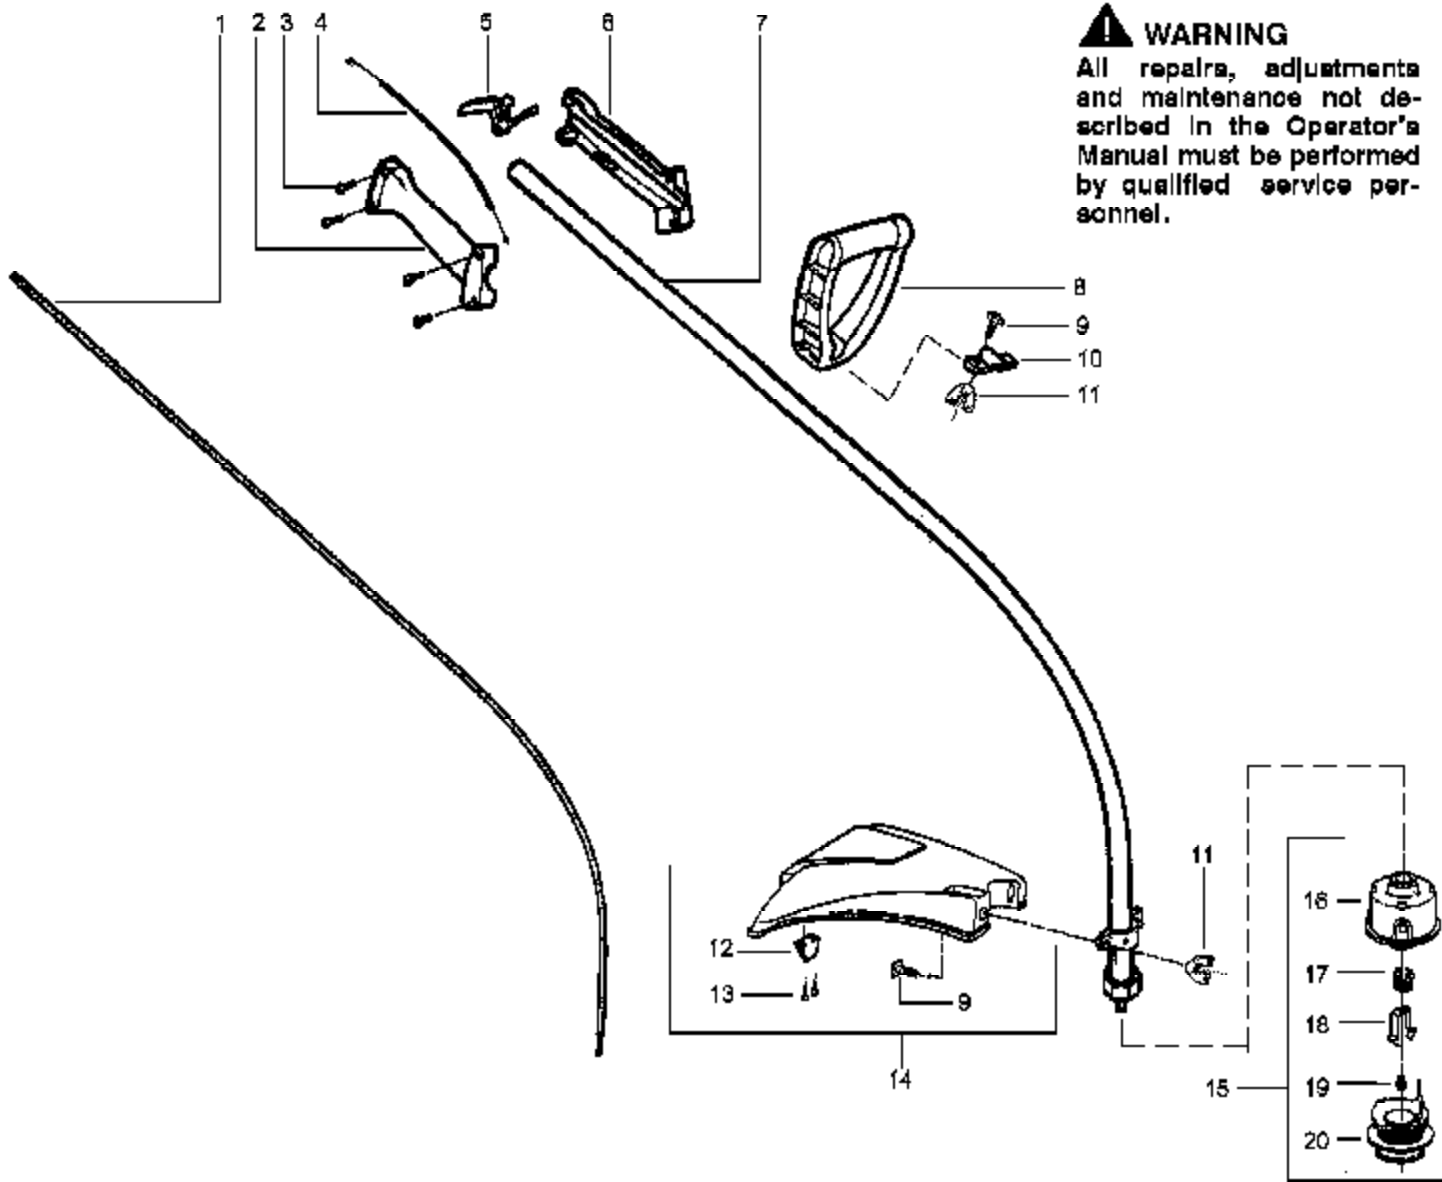

WA223 - Type 1 - See Service Ref.

Carb.
Repair
Kit

Gasket/
Diaph.
Kit

2

3

Ref #	Part Number	Qty	Description
1	530038403		Limiter Cap
2	530069839		Carburetor Repair Kit WA223 Dot = Indicates Contents
3	530069844		Gasket/Diaphragm Kit WA223 (KIT= Indicates Contents)
4	530035296		Idle Screw & Spring Kit
5	530035342		Low Speed Spring
6	530035341		Low Speed Needle

FL21 Gas Trim Page 4 of 10
 Carburetor Assembly WA224
 Zama WA226

Ref #	Part Number	Qty	Description
1			Shaft Flex
2	530038581		Throttle Hsg. (Right)
3	530016273		Screw Throttle Hsg.
4	530071548		Assy Throttle Cable
5	530038682		Trigger
6	530038580		Hsg. Throttle (Left)
7			Assy Drive Shaft Hsg.
8	530038708		Handle Assist
9	530015820		Bolt Handle/Shield
10	530094742		Clamp Handle
11	530016118		Wingnut Handle/Shield
12	530052287		Line Limiter
13	530015966		Screw Line Limiter
14	530069686		Kit Shield Assy. (Incl. 9,11,12,13)
15	952701666		Accy Cutting Head (Incl. 16-20)
16	530069690		Ass'y Hub
17	530401464		Spring Compression
18	530401466		Clip Retainer Head
19	530401467		Screw w/ Washer Head
20	952711527		Spool w/Line
	530088138		Operator Manual Not Shown
	530055350		Shaft Warning Decal Not Shown
	530055162		Stop Decal Not Shown

Ref #	Part Number	Qty	Description
57	530015775		Screw
58	530027523		Retainer-Can
59	530069400		Kit-Starter Pulley (Incl. 39)
60	530042085		Starter Spring
61	530069616		Kit-Engine Gasket (Incl. 7,10,26,51)
62	530016379		Retainer
63	530014347		Assy-Fuel Cap
64	530095646		Assy-Fuel Pickup
65	530069247		Kit-Fuel Line (Small)
66	530069216		Kit-Fuel Line (Large)
67	530049296		Assy-Fuel Tank (Incl. cap,fuel lines, filter)