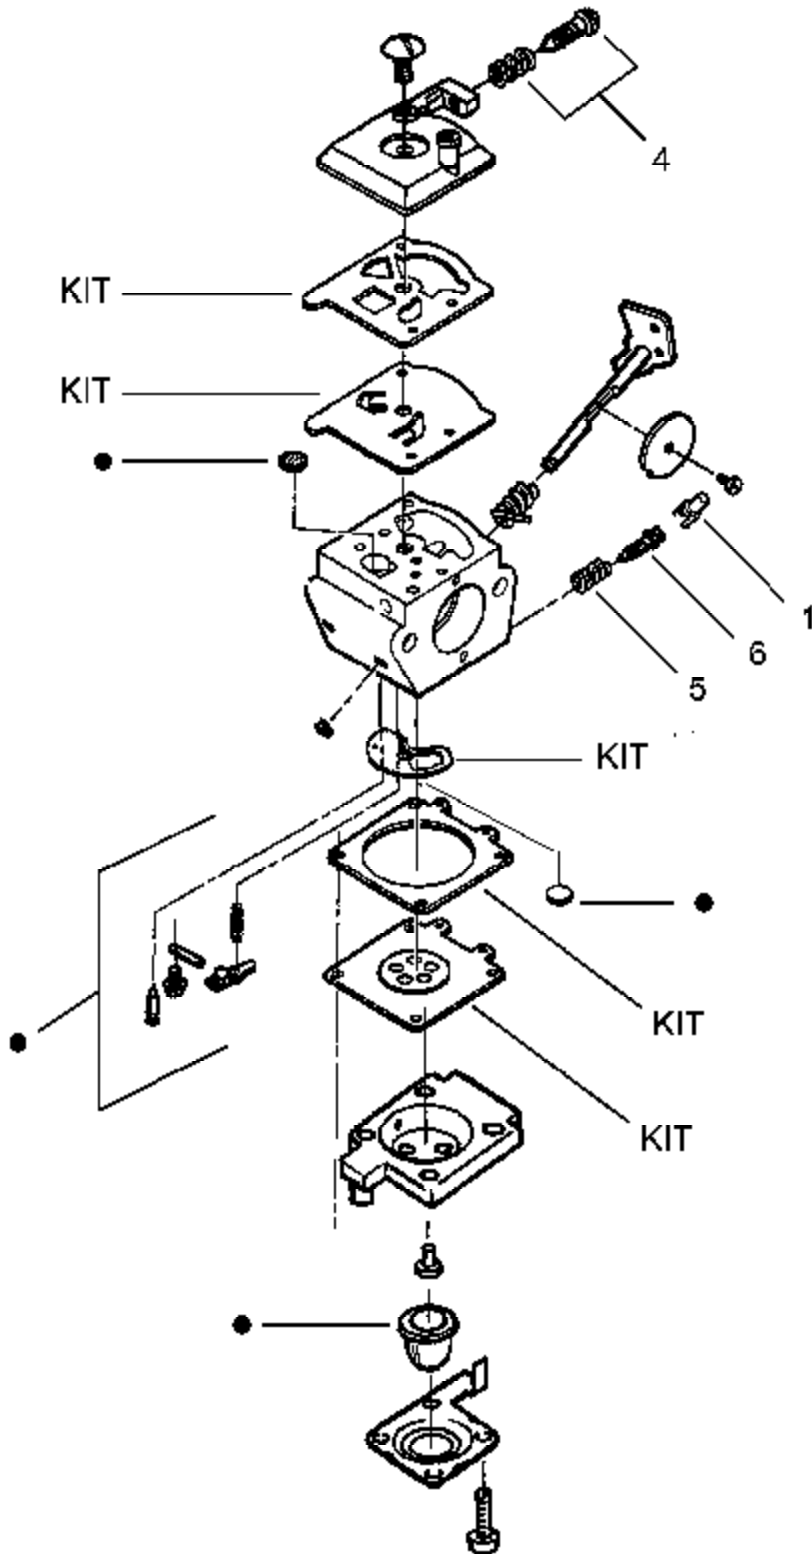

WA223 - Type 1 - See Service Ref.

Carb.
Repair
Kit

Gasket/
Diaph.
Kit

2

3

Ref #	Part Number	Qty	Description
1	530038403		Limiter Cap
2	530069839		Carburetor Repair Kit WA223 Dot = Indicates Contents
3	530069844		Gasket/Diaphragm Kit WA223 (KIT= Indicates Contents)
4	530035296		Idle Screw & Spring Kit
5	530035342		Low Speed Spring
6	530035341		Low Speed Needle

FL21 Gas Trim Page 4 of 10
 Carburetor Assembly WA224
 Zama WA226

Ref #	Part Number	Qty	Description
1			Shaft Flex
2	530038581		Throttle Hsg. (Right)
3	530016273		Screw Throttle Hsg.
4	530071548		Assy Throttle Cable
5	530038682		Trigger
6	530038580		Hsg. Throttle (Left)
7			Assy Drive Shaft Hsg.
8	530038708		Handle Assist
9	530015820		Bolt Handle/Shield
10	530094742		Clamp Handle
11	530016118		Wingnut Handle/Shield
12	530052287		Line Limiter
13	530015966		Screw Line Limiter
14	530069686		Kit Shield Assy. (Incl. 9,11,12,13)
15	952701666		Accy Cutting Head (Incl. 16-20)
16	530069690		Ass'y Hub
17	530401464		Spring Compression
18	530401466		Clip Retainer Head
19	530401467		Screw w/ Washer Head
20	952711527		Spool w/Line
	530088138		Operator Manual Not Shown
	530055350		Shaft Warning Decal Not Shown
	530055162		Stop Decal Not Shown

Ref #	Part Number	Qty	Description
57	530015775		Screw
58	530027523		Retainer-Can
59	530069400		Kit-Starter Pulley (Incl. 39)
60	530042085		Starter Spring
61	530069616		Kit-Engine Gasket (Incl. 7,10,26,51)
62	530016379		Retainer
63	530014347		Assy-Fuel Cap
64	530095646		Assy-Fuel Pickup
65	530069247		Kit-Fuel Line (Small)
66	530069216		Kit-Fuel Line (Large)
67	530049296		Assy-Fuel Tank (Incl. cap,fuel lines, filter)