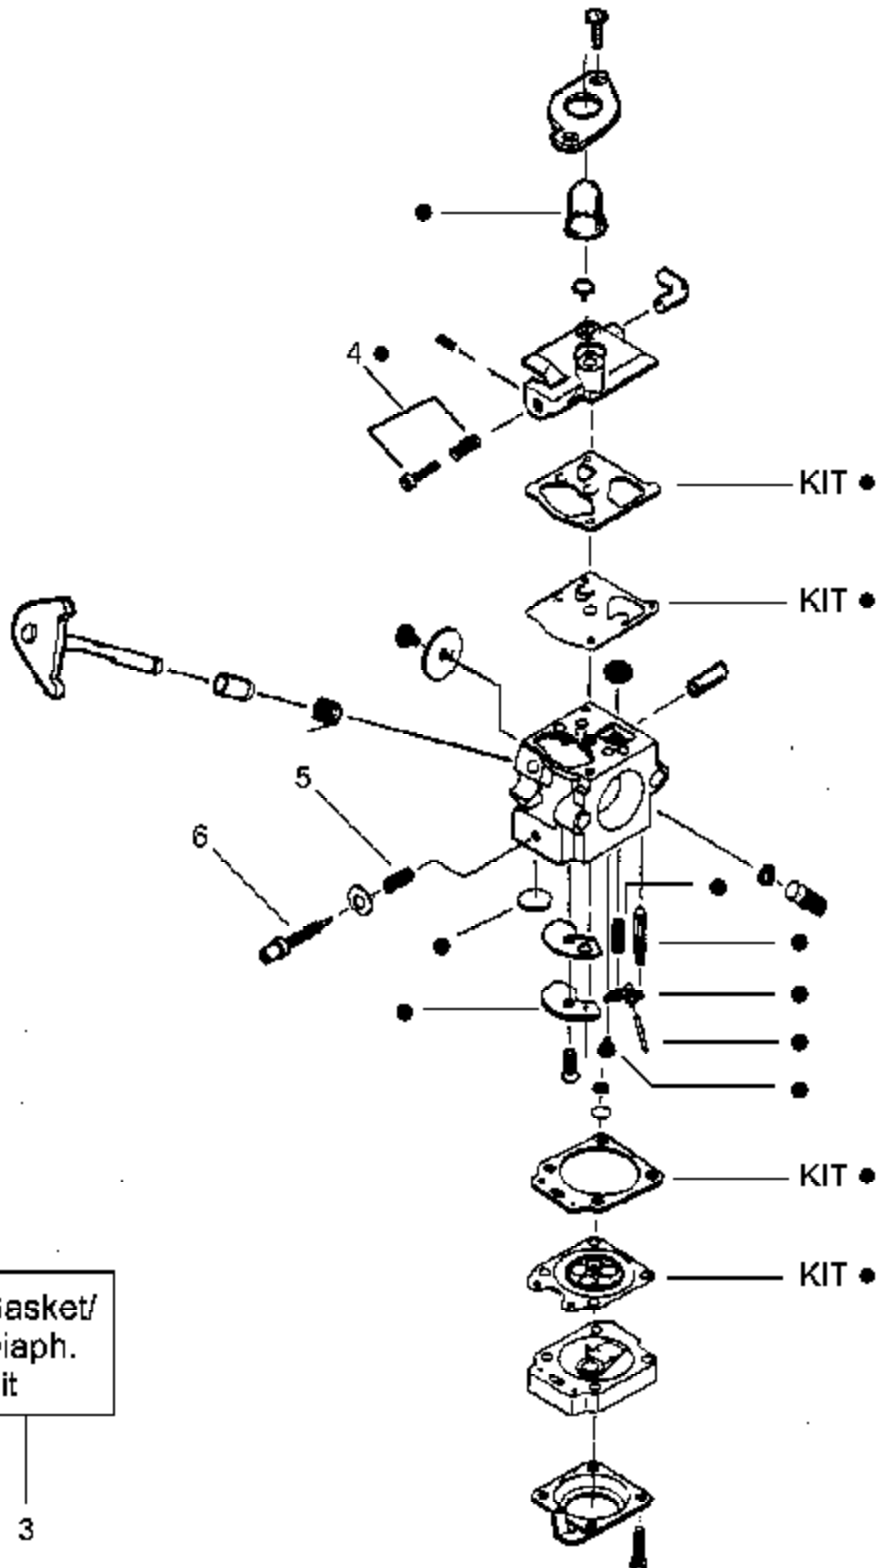

WA224 - Type 2 - See Service Ref.

WA226-#530069754 - Type 3

C1U-W7 Zama - See Service Ref.

Carb.
Repair
Kit

2

Gasket/
Diaph.
Kit

3

Ref #	Part Number	Qty	Description
2	530069838		Carburetor Repair Kit WA224 & WA226 (Dot = Indicates Contents)
2	530069969		Carburetor Repair Kit C1U-W7 (Zama) (Dot = Indicates Contents)
3	530069844		Gasket/Diaphragm Kit WA223, WA224 & WA226 (KIT = Indicates Contents)
3	530069970		Gasket/Diaphragm Kit C1U-W7 (Zama) (KIT = Indicates Contents)
4	530035296		Idle Screw & Spring Kit
5	530035342		Low Speed Spring
6	530035341		Low Speed Needle
530069754	530069754		Carburetor Assembly WA224 Zama WA226

FL21 Gas Trim Page 4 of 10
Carburetor Assembly WA224
Zama WA226