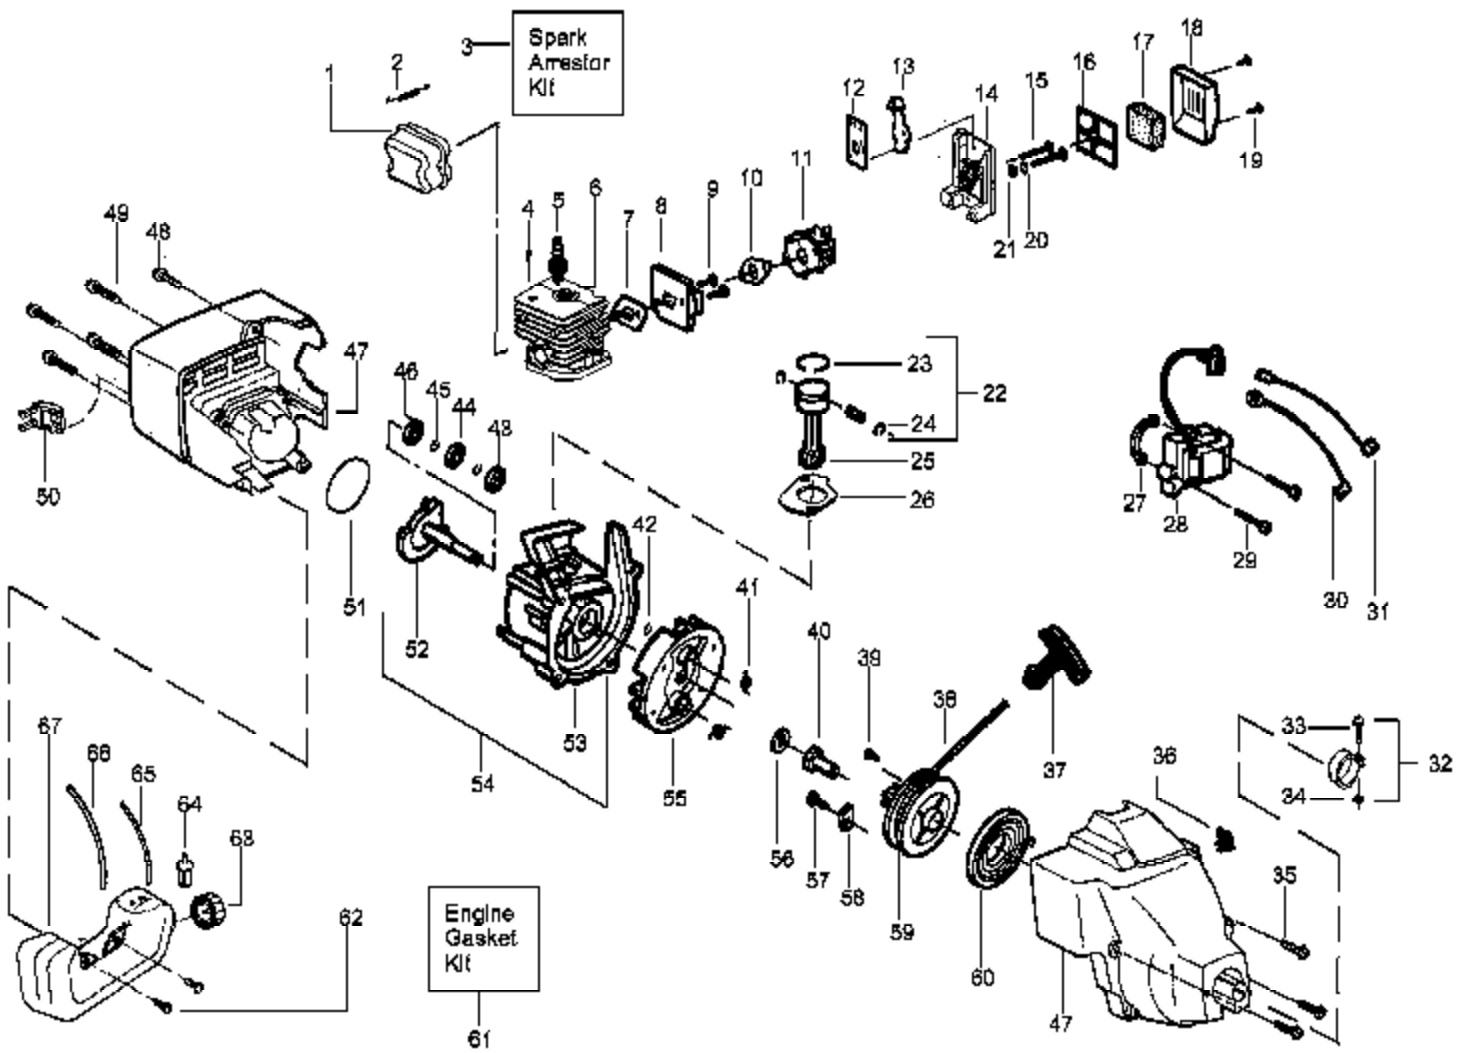

Ref #	Part Number	Qty	Description
1	530071396		Kit-Muffler (Incl. 2,3)
2	530042088		Muffler Spring
3	530071391		Kit-Spark Arrestor
4	530015953		Screw-Cylinder
5	952030249		Spark Plug (RC J6Y)
6	530069619		Kit-Cylinder
7	530069616		Gasket-Cylind./Carb.
8	530069769		Kit-Carb. Adaptor
9	530016014		Screw
10	530069616		Gasket-Carb.
11	530069754		Kit-Carburetor Ass'y (Incl. Limiter Cap)
12	530038747		Plate-Choke Mounting
13	530038686		Shutter-Choke
14	530052431	FL21 Gas Trimmer Power Unit	Box-Air
15	530015887		Screw
16	530036569		Plate-Filter Support
17	530036575		Foam-Air Filter
18	530036568		Cover-Air Filter
19	530015880		Screw
20	530015852		Spacer-Choke
21	530015254		Washer
22	530069621		Kit-Piston (Incl. 23, 24 & Pin)
23	530036404		Ring-Piston
24	530015162		Retainer-Piston Pin
25	530069615		Assy-Connecting Rod
26	530069616		Gasket-Cylinder
27	530036145		Spacer-Module
28	530055160		Ignition Module
29	530015954		Screw
30	530014662		Assy-Ground Wire
31	530014663		Assy-Leadwire
32	530056365		Assy-Nose Cone Clamp (Incls. 33 & 34)
33	530016381		Screw-Nose Cone
34	530016382		Nut-Nose Cone
35	530015810		Screw
36	530071356		Kit-Momentary
37	530027569		Starter Handle
38	530069232		Kit-Rope
39	530016080		Screw
40	530038604		Coupling-Drive
41	530023817		Starter Dog Spring
42	530015941		Retain. Ring-C'shaft
43	530032124		Outer Bearing
44	530019179		C'case Seal
45	530015945		Retainer Ring-C'case
46	530032125		Inner Bearing
47	530069685		Assy.-Fan Hsg/Shroud
48	530015934		Screw
49	530015810		Screw
50	530054536		Guard-Muffler
51			O--Ring-C'case/Shrd
52	530054753		Assy-Crankshaft
53	530012414		Assy-Crankcase (Incl. 43--46)
54	530014729		Assy-C'case & C'shaft (Incl. 42,52,53)
55	530069886		Assy-Flywheel
56	530015828		Washer-Flat