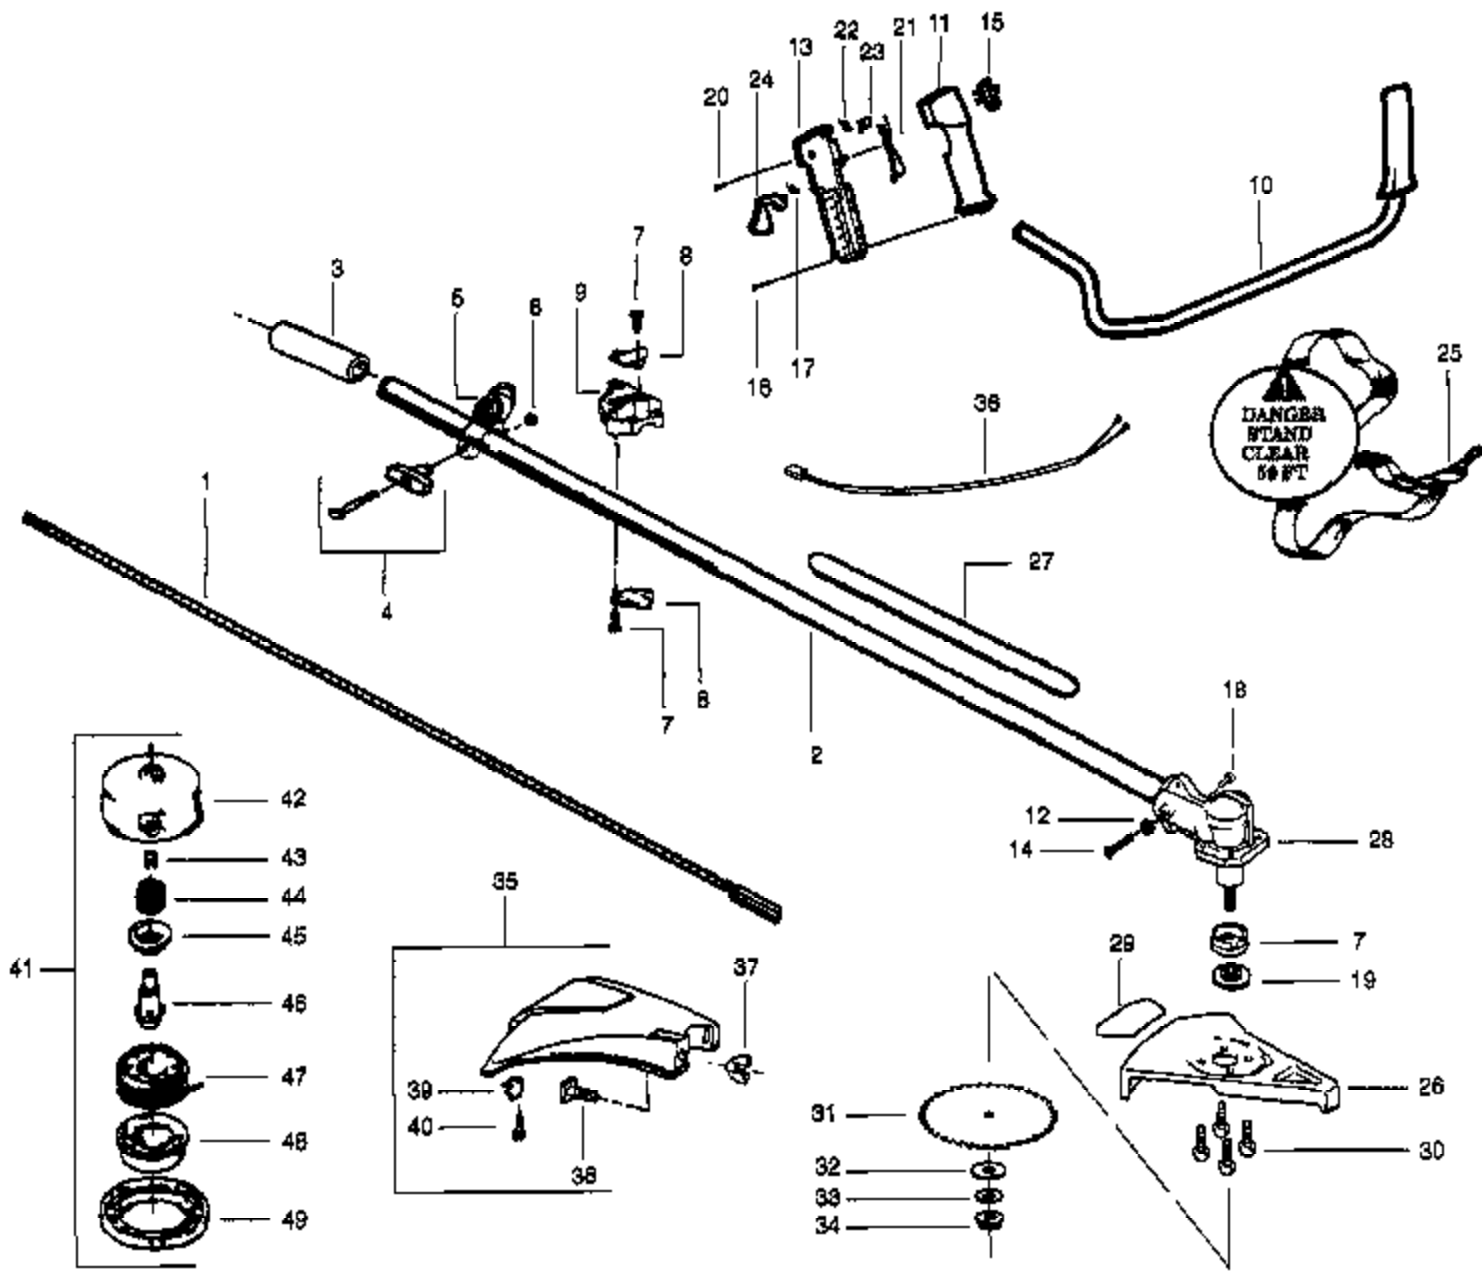

Gasket/
Diaphragm
Kit

4

Carb
Repair
Kit

1

Ref #	Part Number	Qty	Description
1	530069829		Carburetor Repair Kit (KIT = Indicates Contents)
2	530038318		Limiter Cap (High - Red)
3	530038317		Limiter Cap (Low-Blue)
4	530069844		Gasket/Diaphragm Kit (ø = Indicates Contents)

Ref #	Part Number	Qty	Description
1	530094566		Drive Shaft - 57"
2	530094650		Drive Shaft Housing
3	530027706		Pad - Drive Shaft
4	530069252		"T" Handle Ass'y.
5	530094686		Clamp Harness Ass'y.
6	530015197		Nut
7	530016166		Dust Cup
8	530094572		Handlebar Bracket
9	530012207		Clamp - Handlebar
10	530047139		Handlebar Ass'y.
11	502208502		Throttle Housing - Left
12	530015328		Lockwasher - Locator
13	502208602	BC30B	Throttle Housing - Right
14	530016140	Power Unit	Screw - Locator
15	503718201		Rocker Switch
16	503210738		Screw
17	502199301		Trigger Spring
18	530015650		Screw - Pinch Clamp
19	530016167		Washer
20	503210719		Screw
21	502199403		Throttle Lockout
22	530403152		Spring Throttle Lock
23	502209602		Throttle Lock
24	502199203		Trigger Throttle
25	530094417		Strap Shoulder
26	530069780		Shield Kit
27	530038908		Shaft Warning Decal
28	530095409		Gear Box Ass'y.
29	530049211		Decal Blade Direction (Not a serviceable part)
30	530016141		Screw
31	952701610		Brush Blade
32	530015792		Washer
33	530015492		Washer
34	530015793		Nut
35	530069779		Shield Kit Ass'y (Incls. 37 - 40)
36	530053255		Wire Harness Ass'y.
37	530401992		Wingnut
38	530015820		Bolt
39	530095387		Line Limiter
40	530015805		Screw
41	952701643		Cutting Head Ass'y (Incls.42 - 49)
42	530093896		Hub Ass'y.
43	530093898		Line Saver
44	530340007		Spring
45	530328929		Cap Spring
46	530095121		Drive Gear
47	952701589		Spool w/Line
48	530401183		Release Button
49	530092133		Cover
	530085757		Operator Manual
	530031159		Hex Wrench (5/32)
	530031098		Hex Wrench (3/16)