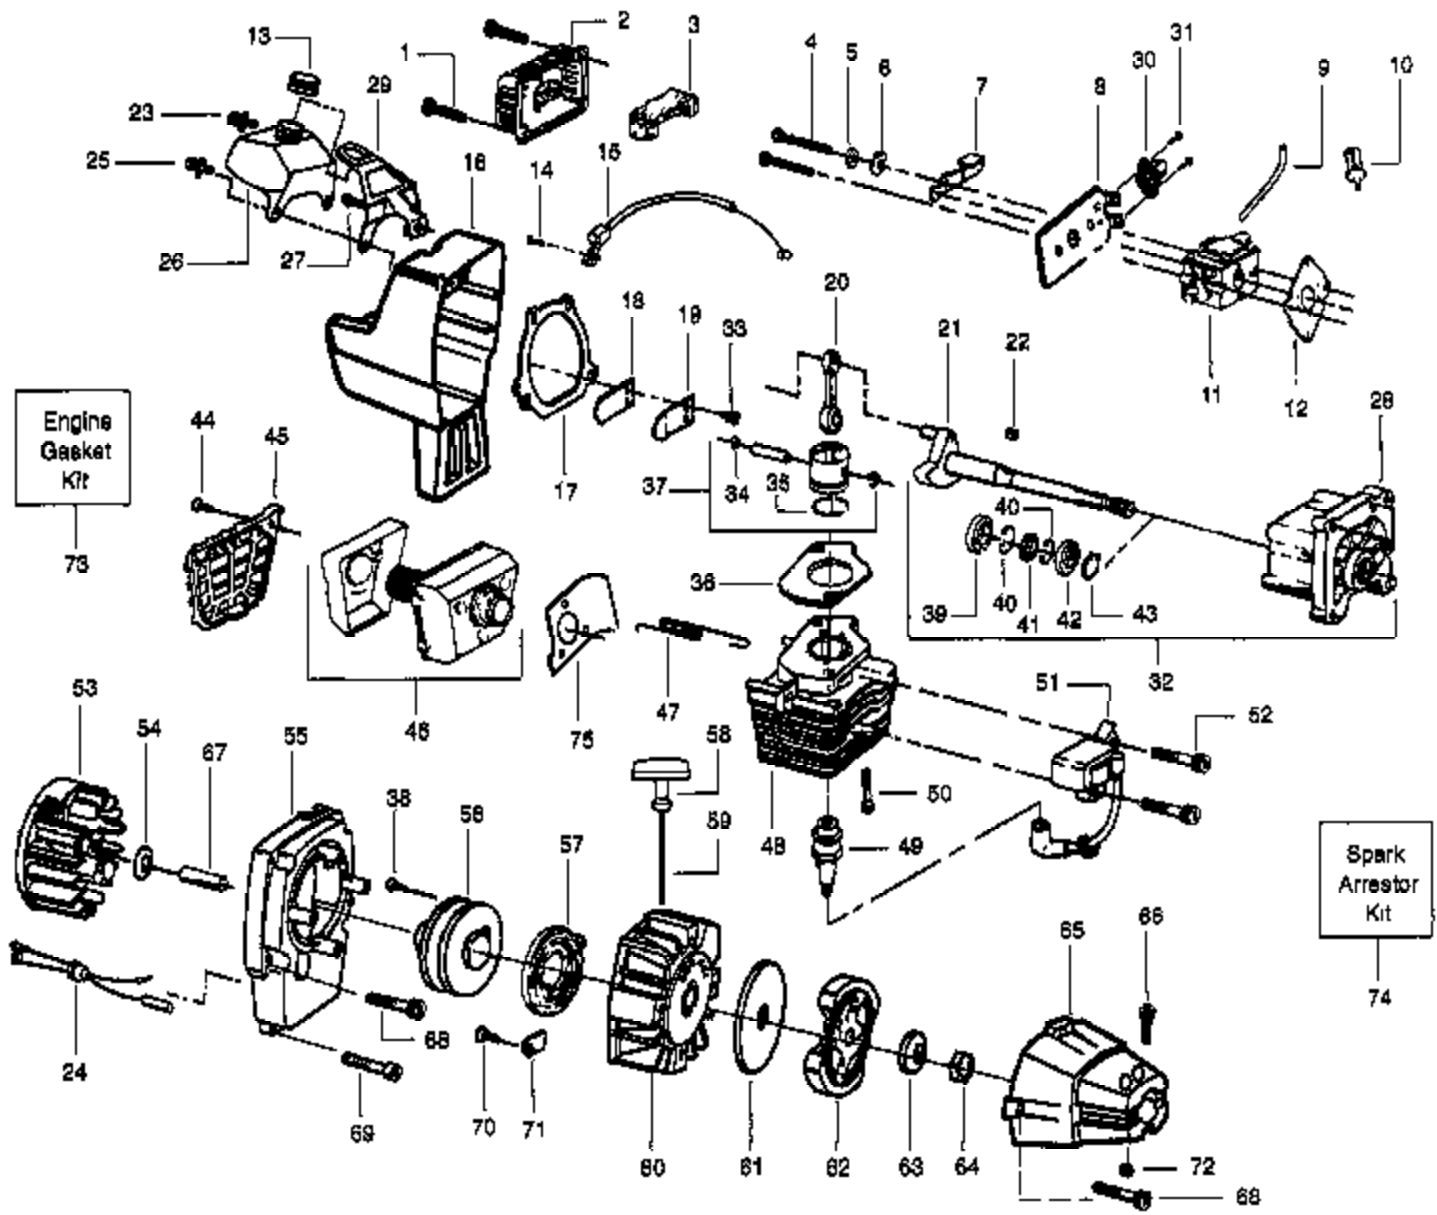

Gasket/
Diaphragm
Kit

4

Carb
Repair
Kit

1

Ref #	Part Number	Qty	Description
1	530069829		Carburetor Repair Kit (KIT = Indicates Contents)
2	530038318		Limiter Cap (High - Red)
3	530038317		Limiter Cap (Low-Blue)
4	530069844		Gasket/Diaphragm Kit (ø = Indicates Contents)

Ref #	Part Number	Qty	Description
1	530094566		Drive Shaft - 57"
2	530094650		Drive Shaft Housing
3	530027706		Pad - Drive Shaft
4	530069252		"T" Handle Ass'y.
5	530094686		Clamp Harness Ass'y.
6	530015197		Nut
7	530016166		Dust Cup
8	530094572		Handlebar Bracket
9	530012207		Clamp - Handlebar
10	530047139		Handlebar Ass'y.
11	502208502		Throttle Housing - Left
12	530015328		Lockwasher - Locator
13	502208602	BC30B	Throttle Housing - Right
14	530016140	Power Unit	Screw - Locator
15	503718201		Rocker Switch
16	503210738		Screw
17	502199301		Trigger Spring
18	530015650		Screw - Pinch Clamp
19	530016167		Washer
20	503210719		Screw
21	502199403		Throttle Lockout
22	530403152		Spring Throttle Lock
23	502209602		Throttle Lock
24	502199203		Trigger Throttle
25	530094417		Strap Shoulder
26	530069780		Shield Kit
27	530038908		Shaft Warning Decal
28	530095409		Gear Box Ass'y.
29	530049211		Decal Blade Direction (Not a serviceable part)
30	530016141		Screw
31	952701610		Brush Blade
32	530015792		Washer
33	530015492		Washer
34	530015793		Nut
35	530069779		Shield Kit Ass'y (Incls. 37 - 40)
36	530053255		Wire Harness Ass'y.
37	530401992		Wingnut
38	530015820		Bolt
39	530095387		Line Limiter
40	530015805		Screw
41	952701643		Cutting Head Ass'y (Incls.42 - 49)
42	530093896		Hub Ass'y.
43	530093898		Line Saver
44	530340007		Spring
45	530328929		Cap Spring
46	530095121		Drive Gear
47	952701589		Spool w/Line
48	530401183		Release Button
49	530092133		Cover
	530085757		Operator Manual
	530031159		Hex Wrench (5/32)
	530031098		Hex Wrench (3/16)