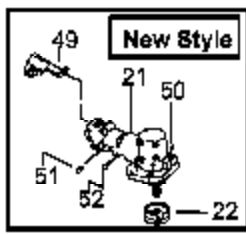

⚠ WARNING
All repairs, adjustments and maintenance not described in the Operator's Manual must be performed by qualified service personnel.