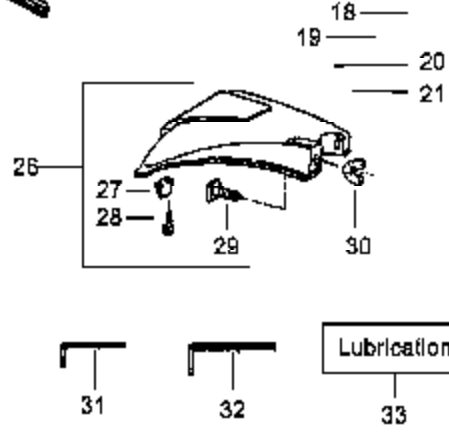

⚠ WARNING
All repairs, adjustments and maintenance not described in the Operator's Manual must be performed by qualified service personnel.