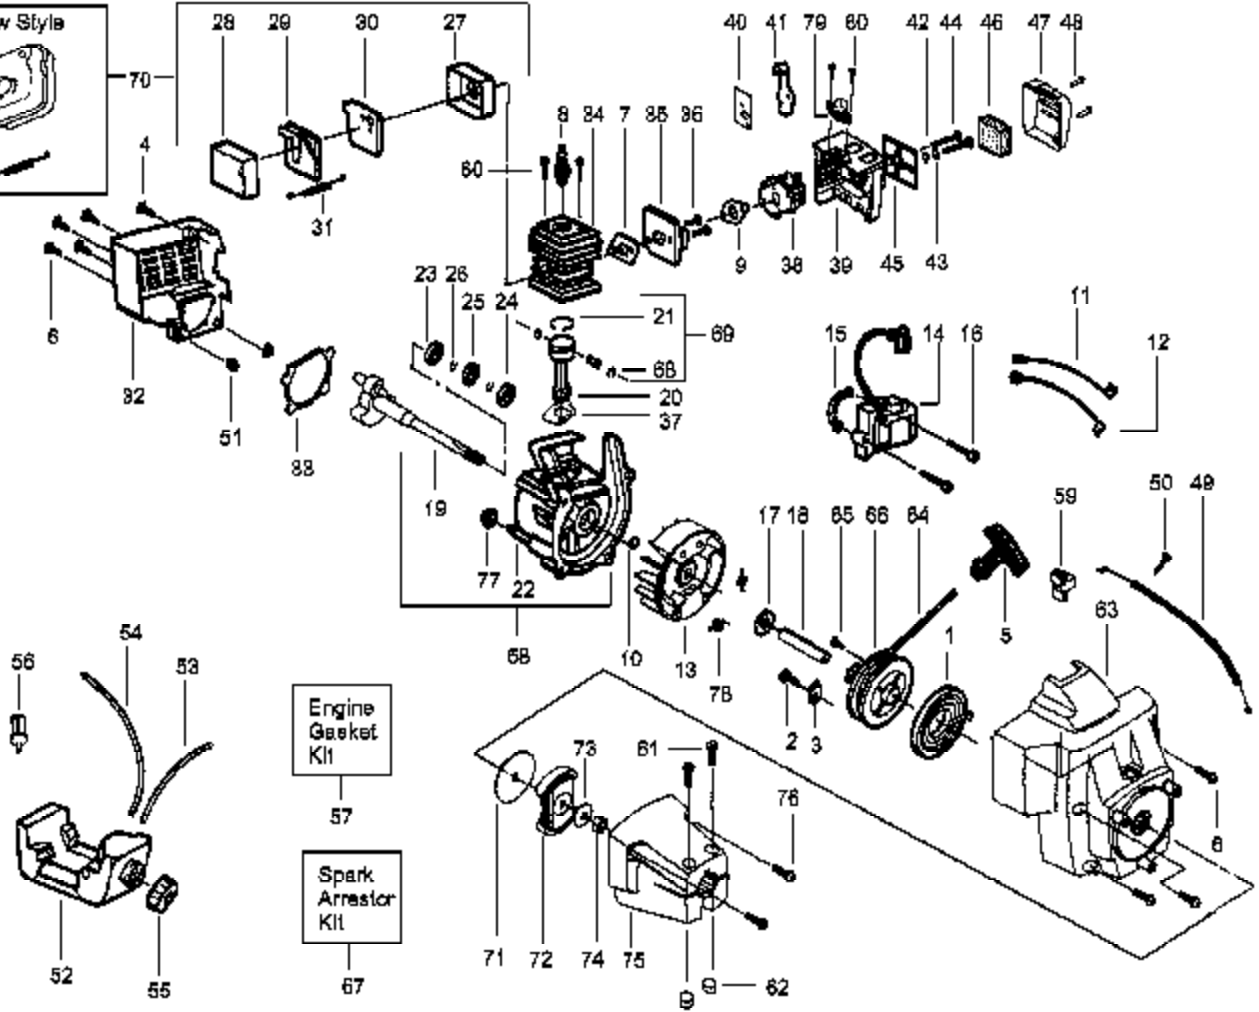

Ref #	Part Number	Qty	Description
1	530042085		Starter Spring
2	530015775		Screw
3	530027523		Retainer
4	530015934		Screw
5	530027569		Starter Handle
6	530015810		Screw
7	530019233		Cylinder Gasket
8	952030201		Spark Plug
9	530035421		Gasket
10	530015941		Retainer
11	530014663		Lead Wire
12	530014662		Ground Wire
13	530069886	BC24W Gas Trim Page 7 of 8	Flywheel Ass'y.
14	530039163	Internal Assembly	Ignition Module
15	530036145		Spacer
16	530015954		Screw
17	530015149		Washer
18	530037705		Spacer
19	530014864		Crankshaft Ass'y.
20	530069615		Connecting Rod Ass'y.
21	530049903		Piston Ring
22	530014861		Crankcase Ass'y.
23	530032125		Inner Bearing
24	530032124		Outer Bearing
25	530019179		C'case Seal
26	530015945		Retaining Ring
27	530036578		Muffler Body
28	530036577		Muffler Cover
29	530053500		Muffler Baffle-Exit
30	530053499		Muffler Baffle-First
31	530016197		Muffler Spring Old Style
31	530042088		Muffler Spring New Style
32	530049233		Shroud
33	530019181		Gasket
34	530069757		Cylinder Kit
35	530071250		Carb. Adaptor Kit
36	530015849		Screw
37	530019223		Gasket
38	530069998		Carburetor Ass'y. (Incls. Limiter Caps)
39	530037969		Air Box
40	530037326		Choke Plate
41	530038102		Choke Shutter
42	530015254		Wave Washer
43	530015852		Choke Spacer
44	530015849		Screw
45	530037413		Filter Plate
46	530037331		Air Filter Foam
47	530037292		Air Filter Cover
48	530015957		Screw
49	530037415		Throttle Cable Ass'y.
50	530015814		Screw
51	530036793		Isolator-Shroud
52	530049413		Fuel Tank Ass'y.
53	530069216		Fuel Line-Primer/Tank
54	530069247		Fuel Line-Carb/Tank
55	530014347		Fuel Cap Ass'y.