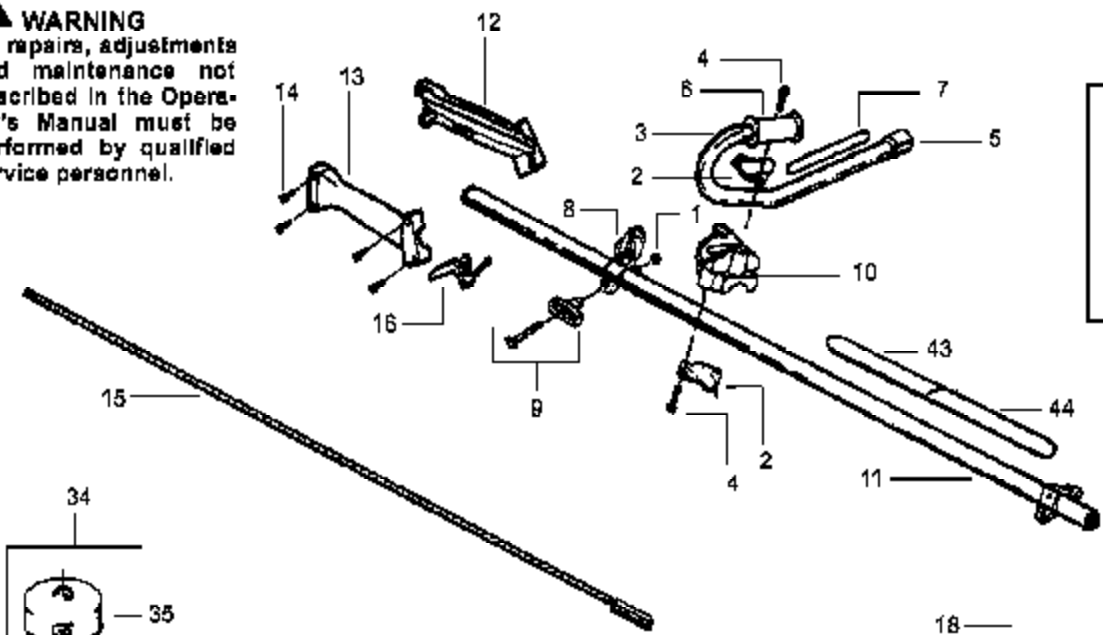

⚠ WARNING
All repairs, adjustments and maintenance not described in the Operator's Manual must be performed by qualified service personnel.