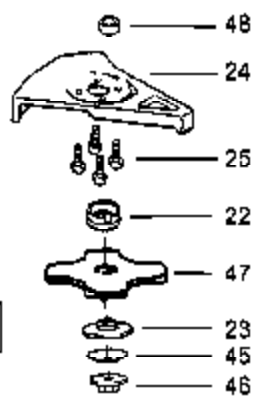

Lubrication
33