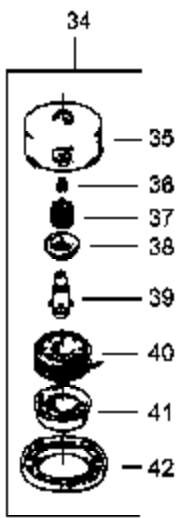

⚠ WARNING
All repairs, adjustments and maintenance not described in the Operator's Manual must be performed by qualified service personnel.