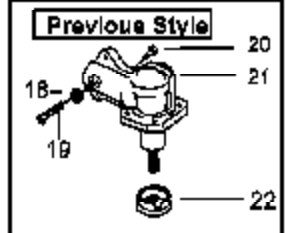

⚠ WARNING
All repairs, adjustments and maintenance not described in the Operator's Manual must be performed by qualified service personnel.