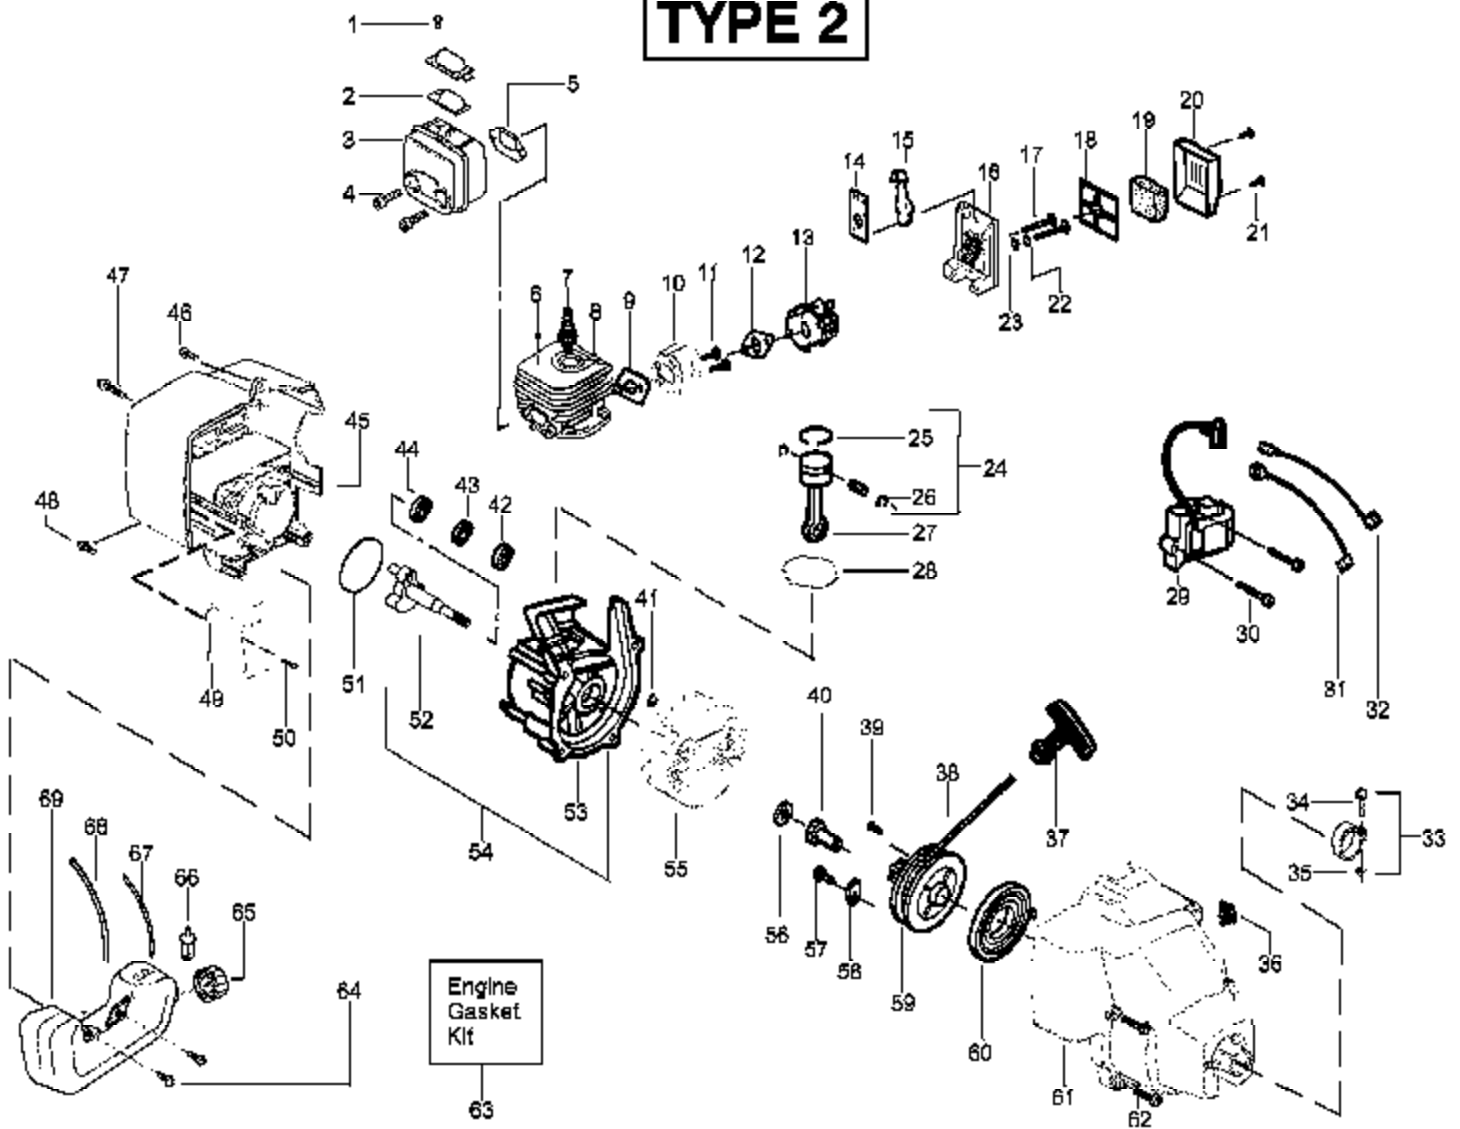

TYPE 2

Ref #	Part Number	Qty	Description
1	530015241		Screw-Screen
2	530071544		Kit-Spark Arrestor
3	530071672		Kit-Muffler (Incl. 1,2,4,5)
4	530016338		Bolt-Muffler
5	530071363		Gasket-Muffler (kit)
6	530015953		Screw-Cylinder
7	952030249		Spark Plug (RCJ-6Y)
8	530071668		Kit - Cylinder
9	530071363		Gasket-Cyl./Carb. (kit)
10	530057634		Adapter-Carb.
11	530016309		Screw
12	530071363		Gasket-Carb. (kit)
13	530071628	FL25LE Gas Trim (Type 1)	Kit-Carb (C10-W10B)
14	530038747	Engine Assembly Type 2	Choke Plate-Mounting
15	530038686		Shutter-Choke
16	530052431		Air Box
17	530016393		Screw
18	530036569		Plate - Filter Support
19	530036575		Foam-Air Filter
20	530054414		Cover-Air Filter
21	530015892		Screw
22	530015852		Spacer-Choke
23	530015254		Washer
24	530071357		Kit - Piston (Incl. 25, 26 & Pin)
25	530055120		Piston Ring
26	530015162		Retainer-Piston Pin
27	530069945		Assy-Connecting Rod
28	530071363		Seal-Cylinder (kit)
29	530055160		Ignition Module
30	530016357		Screw
31	530014662		Assy-Ground Wire
32	530014663		Assy-Leadwire
33	530056365		Assy-Nose Cone Clamp (Incls. 34 & 35)
34	530016381		Screw-Nose Cone
35	530016382		Nut-Nose Cone
36	530071356		Kit-Switch
37	530027569		Handle-Starter
38	530069232		Kit - Rope
39	530016080		Screw
40	530038604		Coupling-Drive
41	530015941		Retain. Ring-C'shaft
42	530055728		Outer Bearing
43	530071615		Kit-C'case Seal
44	530032125		Inner Bearing
45	530056710		Shroud-Rear
46	530016349		Screw
47	530015810		Screw
48	530016349		Screw
49	530055351		Shield-Heat
50	530015805		Screw
51	530071363		O-Ring-C'case (kit)
52	530054753		Assy-Crankshaft
53	530012510		Assy-Crankcase (Incl. 42-44)
54	530071669		Assy-C'case & C'shaft (Incl. 41,52,53)
55	530069886		Assy-Flywheel
56	530015828		Washer-Flat