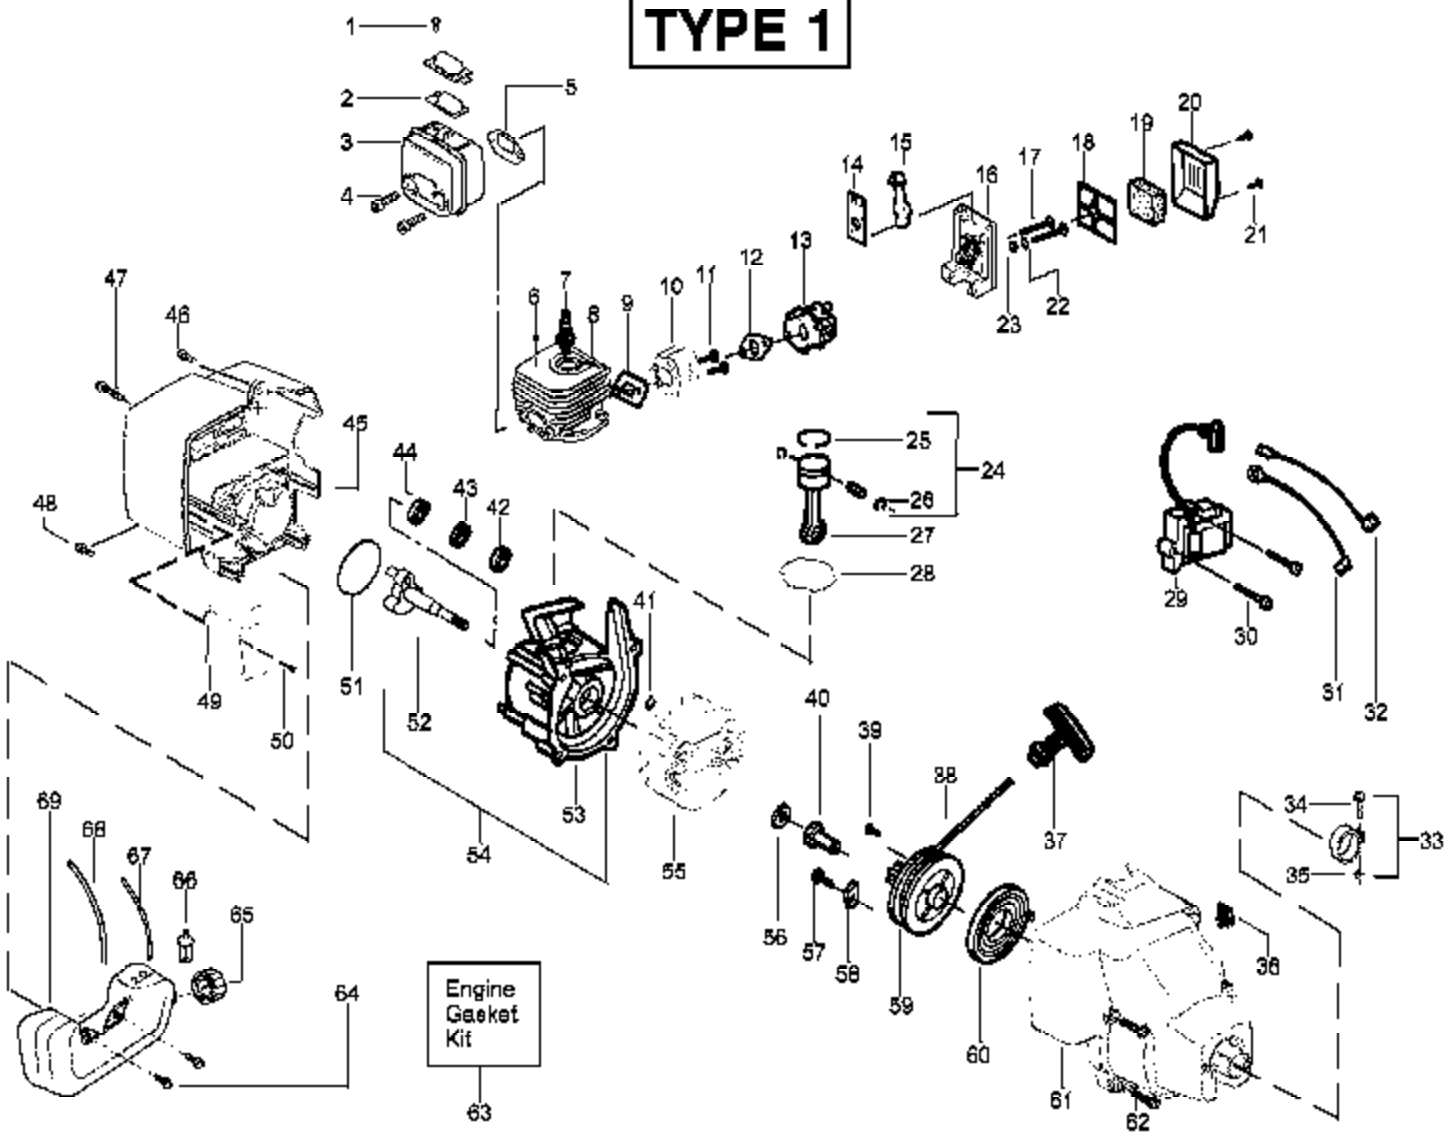

TYPE 1

Ref #	Part Number	Qty	Description
1	530015241		Screw-Screen
2	530071544		Kit-Spark Arrestor
3	530071672		Kit-Muffler (Incl.1,2,4,5)
4	530016338		Bolt-Muffler
5	530071363		Gasket-Muffler (kit)
6	530015953		Screw-Cylinder
7	952030249		Spark Plug (RCJ-6Y)
8	530071668		Kit - Cylinder
9	530071363		Gasket-Cyl./Carb. (kit)
10	530056403		Adapter-Carb.
11	530016309		Screw
12	530071363		Gasket-Carb. (kit)
13	530071628		Kit-Carb (C10-W10B)
14	530038747		Choke Plate Mounting
15	530038686		Shutter-Choke
16	530052431		Air Box
17	530016353		Screw
18	530036569		Plate - Filter Support
19	530036575		Foam-Air Filter
20	530054414		Cover-Air Filter
21	530015892		Screw
22	530015852		Spacer-Choke
23	530015254		Washer
24	530071357		Kit - Piston (Incl. 25, 26 & Pin)
25	530055120		Piston Ring
26	530015162		Retainer-Piston Pin
27	530069945		Assy-Connecting Rod
28	530071363		Seal-Cylinder (kit)
29	530055160		Ignition Module
30	530016357		Screw
31	530014662		Assy-Ground Wire
32	530014663		Assy-Leadwire
33	530056365		Assy-Nose Cone Clamp (Incls. 34 & 35)
34	530016381		Screw-Nose Cone
35	530016382		Nut-Nose Cone
36	530071356		Kit-Switch
37	530027569		Handle-Starter
38	530069232		Kit - Rope
39	530016080		Screw
40	530038604		Coupling-Drive
41	530015941		Retain. Ring-C'shaft
42	530055728		Outer Bearing
43	530071615		Kit-C'case Seal
44	530032125		Inner Bearing
45	530056710		Shroud-Rear
46	530015934		Screw
47	530015810		Screw
48	530015880		Screw
49	530055351		Shield-Heat
50	530015805		Screw
51	530071363		O-Ring-C'case (kit)
52	530054753		Assy-Crankshaft
53	530012510		Assy-Crankcase (Incl. 42-44)
54	530071669		Assy-C'case & C'shaft (Incl. 41,52,53)
55	530069886		Assy-Flywheel
56	530015828		Washer-Flat