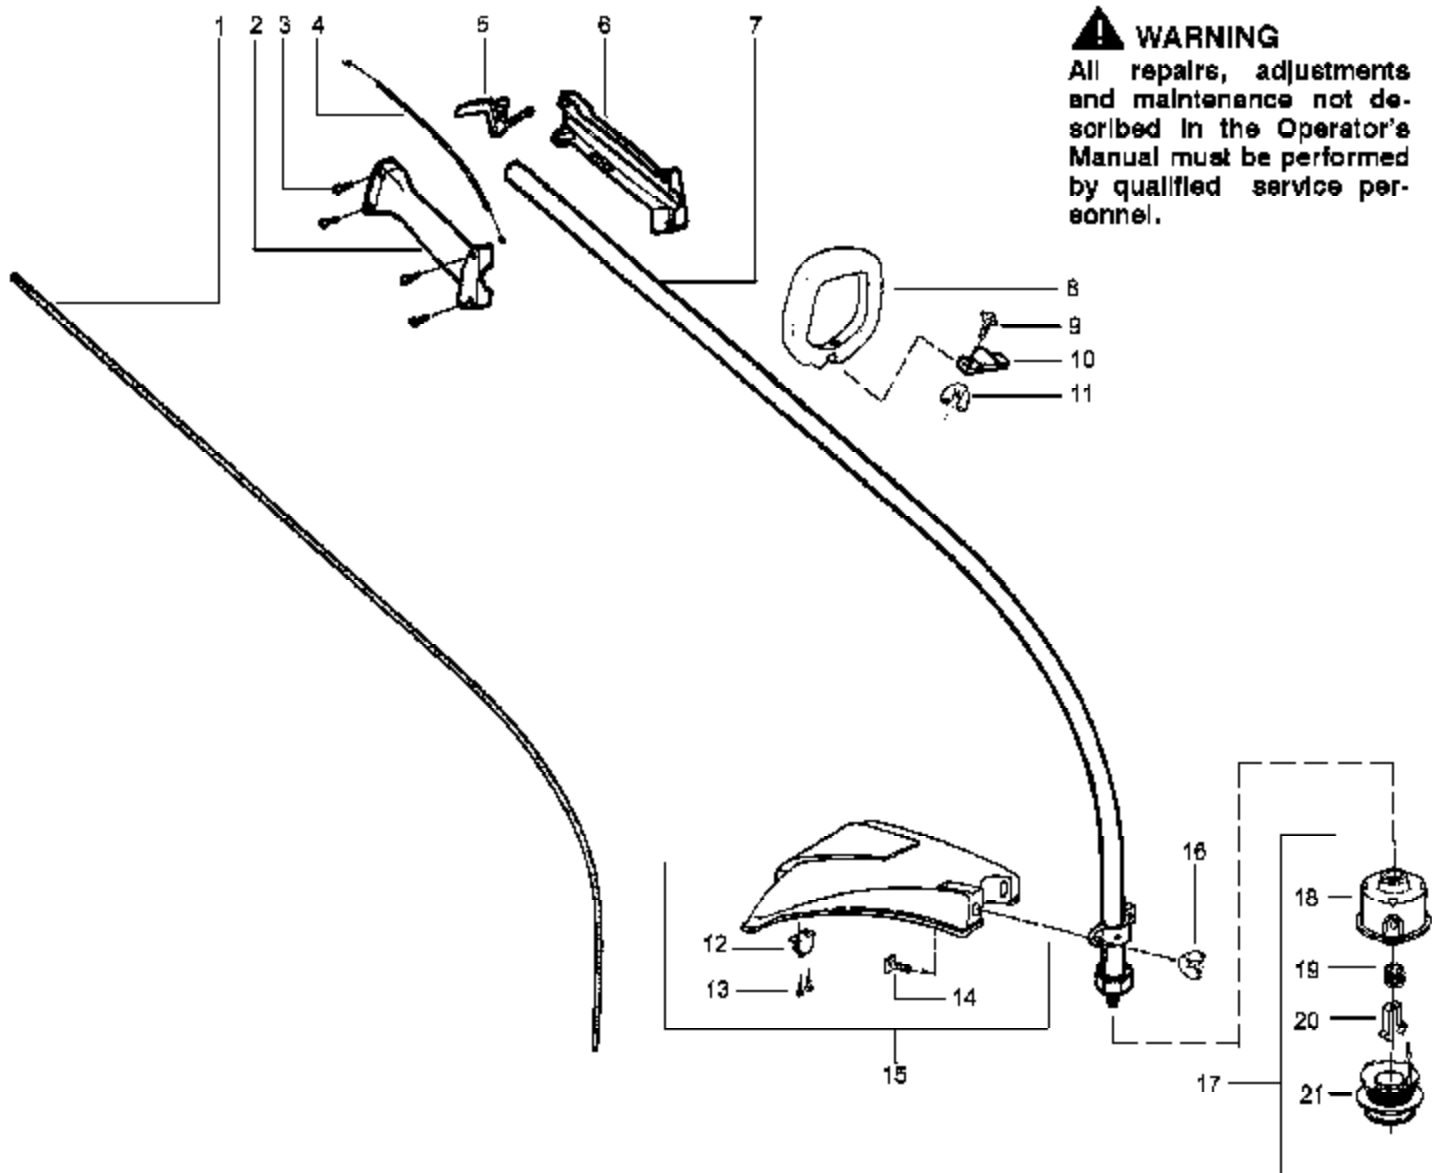

TYPE 1,2

⚠ WARNING
All repairs, adjustments and maintenance not described in the Operator's Manual must be performed by qualified service personnel.

Ref #	Part Number	Qty	Description
1	530095803		Shaft-Flex
2	530038581		Throttle Hsg. (Right)
3	530016349		Screw-Throttle Hsg.
4	530071548		Assy-Throttle Cable
5	530038682		Trigger
6	530038580		Throttle Hsg. (Left)
7	530071315		Assy-Drive Shaft Hsg.
8	530038584		Handle-Assist
9	530015820		Bolt-Handle/Shield
10	530038599		Clamp-Handle
11	530016118		Wingnut-Handle/Shield
12	530052286		Line Limiter
13	530015886	FL25LE Gas Trim Head Type 5	Screw-Line Limiter
14	530015820	Handle & Shaft Assembly	Bolt-Handle/Shield
15	530069759		Kit-Shield Assy (Incl. 12,13,14,16)
16	530016118		Wingnut- Handle/Shield
17	952711593		Accy-W/E TNG 5 Cutting Head (Incl. 18-21)
18	530095770		Assy-Hub
19	530401958		Spring- Compression
20	530401957		Clip-Retainer- Head
21	952711594		Accy- W/E Spool w/Line
	530163513		Operator Manual Not Shown
	530054864		Decal-Start Inst. Not Shown
	530055350		Decal- Shaft Warning Not Shown