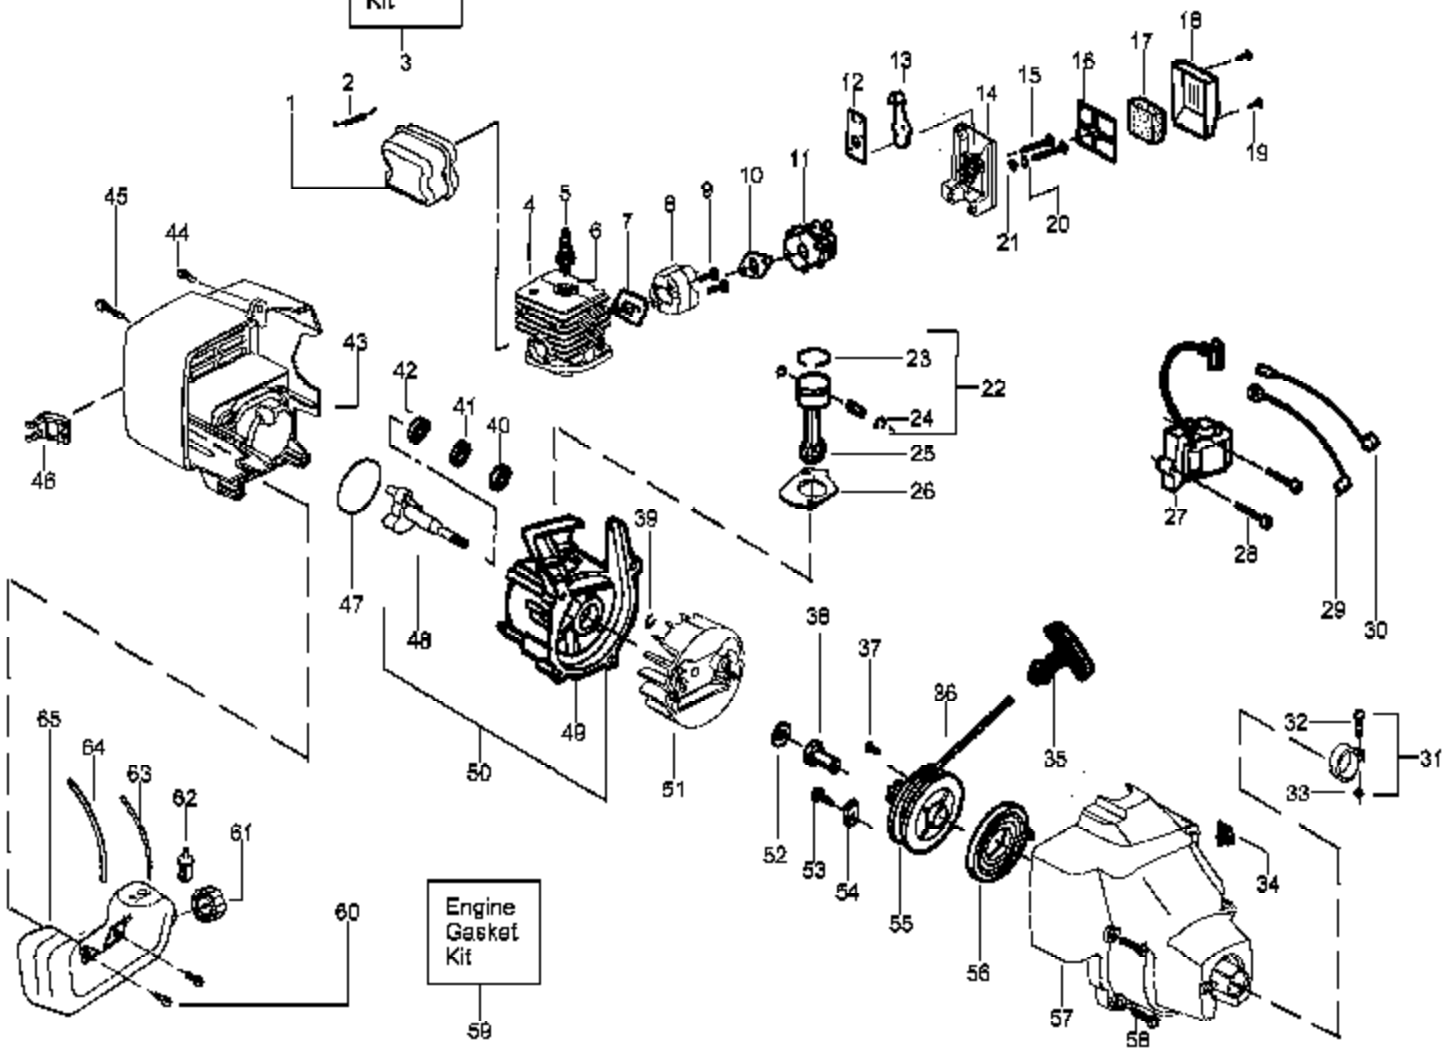

TYPE 2

Spark
Screen
Kit

3

Engine
Gasket
Kit

59

Ref #	Part Number	Qty	Description
1	530071396		Kit-Muffler (Incl. 2)
2	530042088		Spring-Muffler
3	530071391		Kit-Spark Arrestor
4	530015953		Screw-Cylinder
5	952030249		Spark Plug (RCJ 6Y)
6	530071359		Kit-Cylinder
7	530071363		Gasket-Cylind./Carb.
8	530057634		Adapter-Carb.
9	530016014		Screw
10	530071363		Gasket-Carb.
11	530071635		Kit-Carb.(WT-631)
12	530038747		Choke Plate Mounting
13	530038686	FL25 Gas Trimmer Page 2 of 5	Shutter-Choke
14	530052431	Engine Assembly Type 2	Air Box
15	530016393		Screw
16	530036569		Plate-Filter Support
17	530036575		Foam-Air Filter
18	530036568		Cover-Air Filter
19	530015880		Screw
20	530015852		Spacer-Choke
21	530015254		Washer
22	530071357		Kit-Piston (Incl. 23, 24)
23	530055120		Piston Ring
24	530015162		Retainer-Piston Pin
25	530069945		Assy-Connecting Rod
26	530071363		Gasket-Cylinder
27	530055160		Ignition Module
28	530016357		Screw
29	530014662		Assy-Ground Wire
30	530014663		Assy-Leadwire
31	530056365		Assy-Nose Cone Clamp (Incls. 32 & 33)
32	530016381		Screw-Nose Cone
33	530016382		Nut-Nose Cone
34	530071356		Kit-On/Off Switch
35	530027569		Handle-Starter
36	530069232		Kit-Rope
37	530016080		Screw
38	530038604		Coupling-Drive
39	530015941		Retain. Ring-C'shaft
40	530055728		Outer Bearing
41	530071615		Kit-C'case Seal
42	530032125		Inner Bearing
43	530056547		Shroud-Rear
44	530015934		Screw
45	530015810		Screw
46	530054536		Guard-Muffler
47	530071363		O-Ring-C'case/Shrd
48	530054753		Assy-Crankshaft
49	530071627		Kit-Crankcase Assy. (Incl. 40-42)
50	530071624		Assy-C'case & C'shaft (Incl. 39,48,49)
51	530069886		Assy-Flywheel
52	530015828		Washer-Flat
53	530015775		Screw
54	530027523		Retainer-Can
55	530069400		Kit-Starter Pulley (Incl. 37)
56	530042085		Spring-Starter