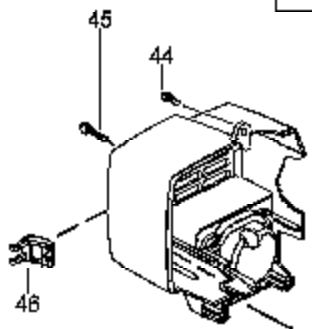

TYPE 1

Spark
Screen
Kit

3

Engine
Gasket
Kit

59