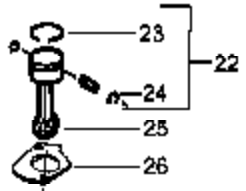

TYPE 1

Spark
Screen
Kit

3

Engine
Gasket
Kit

59

Ref #	Part Number	Qty	Description
1	530071396		Kit-Muffler (Incl. 2)
2	530042088		Spring-Muffler
3	530071391		Kit-Spark Arrestor
4	530015953		Screw-Cylinder
5	952030249		Spark Plug (RCJ 6Y)
6	530071359		Kit-Cylinder
7	530071363		Gasket-Cylind./Carb.
8	530056403		Adapter-Carb.
9	530016014		Screw
10	530071363		Gasket-Carb.
11	530071635		Kit-Carb.(WT-631)
12	530038747		Choke Plate Mounting
13	530038686	FL25 Gas Trimmer Page 6 of 5	Shutter-Choke
14	530052431	Engine Assembly Type 1	Air Box
15	530016353		Screw
16	530036569		Plate-Filter Support
17	530036575		Foam-Air Filter
18	530036568		Cover-Air Filter
19	530016349		Screw
20	530015852		Spacer-Choke
21	530015254		Washer
22	530071357		Kit-Piston (Incl. 23, 24)
23	530055120		Piston Ring
24	530015162		Retainer-Piston Pin
25	530069945		Assy-Connecting Rod
26	530071363		Gasket-Cylinder
27	530055160		Ignition Module
28	530016357		Screw
29	530014662		Assy-Ground Wire
30	530014663		Assy-Leadwire
31	530056365		Assy-Nose Cone Clamp (Incls. 32 & 33)
32	530016381		Screw-Nose Cone
33	530016382		Nut-Nose Cone
34	530071356		Kit-On/Off Switch
35	530027569		Handle-Starter
36	530069232		Kit-Rope
37	530016080		Screw
38	530038604		Coupling-Drive
39	530015941		Retain. Ring-C'shaft
40	530055728		Outer Bearing
41	530019264		Seal-C'case
42	530032125		Inner Bearing
43	530056547		Shroud-Rear
44	530015934		Screw
45	530015810		Screw
46	530054536		Guard-Muffler
47	530071363		O-Ring-C'case/Shrd
48	530054753		Assy-Crankshaft
49	530071627		Assy-Crankcase (Incl. 40-42)
50	530071624		Assy-C'case & C'shaft (Incl. 39,48,49)
51	530069886		Assy-Flywheel
52	530015828		Washer-Flat
53	530015775		Screw
54	530027523		Retainer-Can
55	530069400		Kit-Starter Pulley (Incl. 37)
56	530042085		Spring-Starter