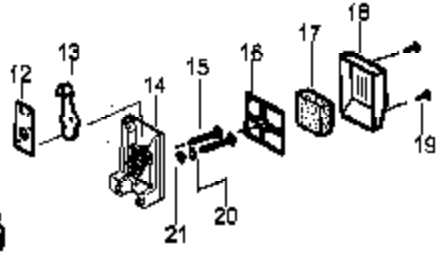

TYPE 1

Spark
Screen
Kit

3

Engine
Gasket
Kit

59

Ref #	Part Number	Qty	Description
1	530071396		Kit-Muffler (Incl. 2)
2	530042088		Spring-Muffler
3	530071391		Kit-Spark Arrestor
4	530015953		Screw-Cylinder
5	952030249		Spark Plug (RCJ 6Y)
6	530071359		Kit-Cylinder
7	530071363		Gasket-Cylind./Carb.
8	530056403		Adapter-Carb.
9	530016014		Screw
10	530071363		Gasket-Carb.
11	530071635		Kit-Carb.(WT-631)
12	530038747		Choke Plate Mounting
13	530038686	FL25 Gas Trimmer Page 6 of 5	Shutter-Choke
14	530052431	Engine Assembly Type 1	Air Box
15	530016353		Screw
16	530036569		Plate-Filter Support
17	530036575		Foam-Air Filter
18	530036568		Cover-Air Filter
19	530016349		Screw
20	530015852		Spacer-Choke
21	530015254		Washer
22	530071357		Kit-Piston (Incl. 23, 24)
23	530055120		Piston Ring
24	530015162		Retainer-Piston Pin
25	530069945		Assy-Connecting Rod
26	530071363		Gasket-Cylinder
27	530055160		Ignition Module
28	530016357		Screw
29	530014662		Assy-Ground Wire
30	530014663		Assy-Leadwire
31	530056365		Assy-Nose Cone Clamp (Incls. 32 & 33)
32	530016381		Screw-Nose Cone
33	530016382		Nut-Nose Cone
34	530071356		Kit-On/Off Switch
35	530027569		Handle-Starter
36	530069232		Kit-Rope
37	530016080		Screw
38	530038604		Coupling-Drive
39	530015941		Retain. Ring-C'shaft
40	530055728		Outer Bearing
41	530019264		Seal-C'case
42	530032125		Inner Bearing
43	530056547		Shroud-Rear
44	530015934		Screw
45	530015810		Screw
46	530054536		Guard-Muffler
47	530071363		O-Ring-C'case/Shrd
48	530054753		Assy-Crankshaft
49	530071627		Assy-Crankcase (Incl. 40-42)
50	530071624		Assy-C'case & C'shaft (Incl. 39,48,49)
51	530069886		Assy-Flywheel
52	530015828		Washer-Flat
53	530015775		Screw
54	530027523		Retainer-Can
55	530069400		Kit-Starter Pulley (Incl. 37)
56	530042085		Spring-Starter