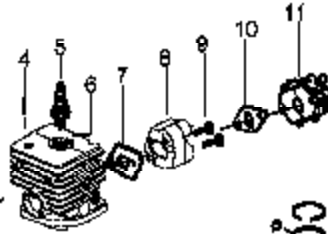

TYPE 1

Spark
Screen
Kit

3

Engine
Gasket
Kit

59

Ref #	Part Number	Qty	Description
1	530071396		Kit-Muffler (Incl. 2)
2	530042088		Spring-Muffler
3	530071391		Kit-Spark Arrestor
4	530015953		Screw-Cylinder
5	952030249		Spark Plug (RCJ 6Y)
6	530071359		Kit-Cylinder
7	530071363		Gasket-Cylind./Carb.
8	530056403		Adapter-Carb.
9	530016014		Screw
10	530071363		Gasket-Carb.
11	530071635		Kit-Carb.(WT-631)
12	530038747		Choke Plate Mounting
13	530038686	FL25 Gas Trimmer Page 6 of 5	Shutter-Choke
14	530052431	Engine Assembly Type 1	Air Box
15	530016353		Screw
16	530036569		Plate-Filter Support
17	530036575		Foam-Air Filter
18	530036568		Cover-Air Filter
19	530016349		Screw
20	530015852		Spacer-Choke
21	530015254		Washer
22	530071357		Kit-Piston (Incl. 23, 24)
23	530055120		Piston Ring
24	530015162		Retainer-Piston Pin
25	530069945		Assy-Connecting Rod
26	530071363		Gasket-Cylinder
27	530055160		Ignition Module
28	530016357		Screw
29	530014662		Assy-Ground Wire
30	530014663		Assy-Leadwire
31	530056365		Assy-Nose Cone Clamp (Incls. 32 & 33)
32	530016381		Screw-Nose Cone
33	530016382		Nut-Nose Cone
34	530071356		Kit-On/Off Switch
35	530027569		Handle-Starter
36	530069232		Kit-Rope
37	530016080		Screw
38	530038604		Coupling-Drive
39	530015941		Retain. Ring-C'shaft
40	530055728		Outer Bearing
41	530019264		Seal-C'case
42	530032125		Inner Bearing
43	530056547		Shroud-Rear
44	530015934		Screw
45	530015810		Screw
46	530054536		Guard-Muffler
47	530071363		O-Ring-C'case/Shrd
48	530054753		Assy-Crankshaft
49	530071627		Assy-Crankcase (Incl. 40-42)
50	530071624		Assy-C'case & C'shaft (Incl. 39,48,49)
51	530069886		Assy-Flywheel
52	530015828		Washer-Flat
53	530015775		Screw
54	530027523		Retainer-Can
55	530069400		Kit-Starter Pulley (Incl. 37)
56	530042085		Spring-Starter