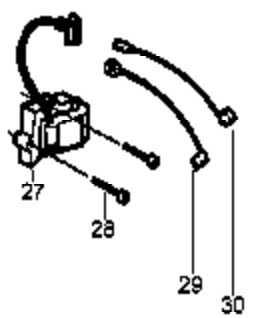

TYPE 1

Spark
Screen
Kit

3

Engine
Gasket
Kit

59