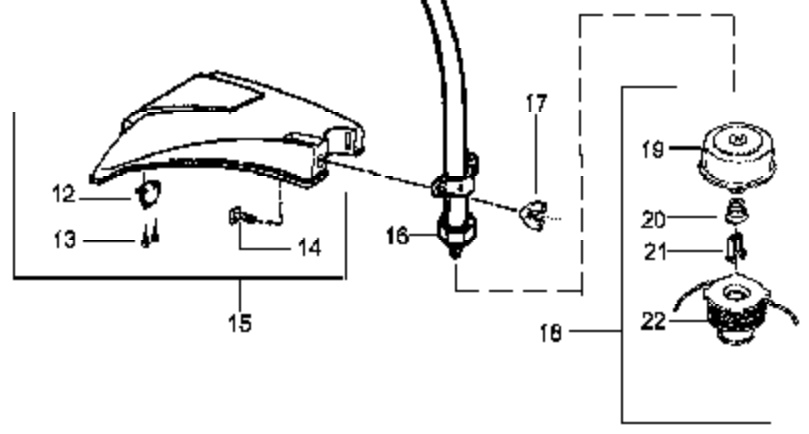

TYPE 1,2

⚠ WARNING
All repairs, adjustments and maintenance not described in the Operator's Manual must be performed by qualified service personnel.