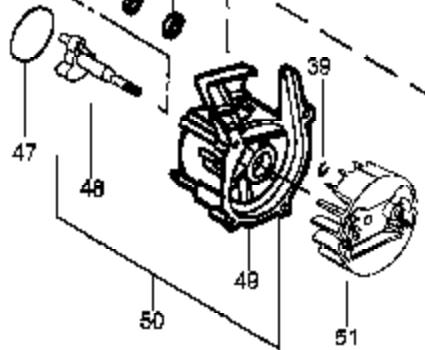

TYPE 1

Spark
Screen
Kit

3

Engine
Gasket
Kit

59

Ref #	Part Number	Qty	Description
1	530071396		Kit-Muffler (Incl. 2)
2	530042088		Spring-Muffler
3	530071391		Kit-Spark Arrestor
4	530015953		Screw-Cylinder
5	952030249		Spark Plug (RCJ 6Y)
6	530071359		Kit-Cylinder
7	530071363		Gasket-Cylind./Carb.
8	530056403		Adapter-Carb.
9	530016014		Screw
10	530071363		Gasket-Carb.
11	530071635		Kit-Carb.(WT-631)
12	530038747		Choke Plate Mounting
13	530038686	FL25 Gas Trimmer Page 6 of 5	Shutter-Choke
14	530052431	Engine Assembly Type 1	Air Box
15	530016353		Screw
16	530036569		Plate-Filter Support
17	530036575		Foam-Air Filter
18	530036568		Cover-Air Filter
19	530016349		Screw
20	530015852		Spacer-Choke
21	530015254		Washer
22	530071357		Kit-Piston (Incl. 23, 24)
23	530055120		Piston Ring
24	530015162		Retainer-Piston Pin
25	530069945		Assy-Connecting Rod
26	530071363		Gasket-Cylinder
27	530055160		Ignition Module
28	530016357		Screw
29	530014662		Assy-Ground Wire
30	530014663		Assy-Leadwire
31	530056365		Assy-Nose Cone Clamp (Incls. 32 & 33)
32	530016381		Screw-Nose Cone
33	530016382		Nut-Nose Cone
34	530071356		Kit-On/Off Switch
35	530027569		Handle-Starter
36	530069232		Kit-Rope
37	530016080		Screw
38	530038604		Coupling-Drive
39	530015941		Retain. Ring-C'shaft
40	530055728		Outer Bearing
41	530019264		Seal-C'case
42	530032125		Inner Bearing
43	530056547		Shroud-Rear
44	530015934		Screw
45	530015810		Screw
46	530054536		Guard-Muffler
47	530071363		O-Ring-C'case/Shrd
48	530054753		Assy-Crankshaft
49	530071627		Assy-Crankcase (Incl. 40-42)
50	530071624		Assy-C'case & C'shaft (Incl. 39,48,49)
51	530069886		Assy-Flywheel
52	530015828		Washer-Flat
53	530015775		Screw
54	530027523		Retainer-Can
55	530069400		Kit-Starter Pulley (Incl. 37)
56	530042085		Spring-Starter