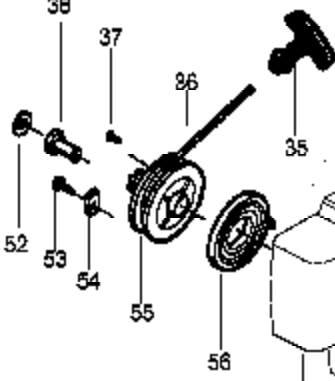

TYPE 1

Spark
Screen
Kit

3

Engine
Gasket
Kit

59

Ref #	Part Number	Qty	Description
1	530071396		Kit-Muffler (Incl. 2)
2	530042088		Spring-Muffler
3	530071391		Kit-Spark Arrestor
4	530015953		Screw-Cylinder
5	952030249		Spark Plug (RCJ 6Y)
6	530071359		Kit-Cylinder
7	530071363		Gasket-Cylind./Carb.
8	530056403		Adapter-Carb.
9	530016014		Screw
10	530071363		Gasket-Carb.
11	530071635		Kit-Carb.(WT-631)
12	530038747		Choke Plate Mounting
13	530038686	FL25 Gas Trimmer Page 6 of 5	Shutter-Choke
14	530052431	Engine Assembly Type 1	Air Box
15	530016353		Screw
16	530036569		Plate-Filter Support
17	530036575		Foam-Air Filter
18	530036568		Cover-Air Filter
19	530016349		Screw
20	530015852		Spacer-Choke
21	530015254		Washer
22	530071357		Kit-Piston (Incl. 23, 24)
23	530055120		Piston Ring
24	530015162		Retainer-Piston Pin
25	530069945		Assy-Connecting Rod
26	530071363		Gasket-Cylinder
27	530055160		Ignition Module
28	530016357		Screw
29	530014662		Assy-Ground Wire
30	530014663		Assy-Leadwire
31	530056365		Assy-Nose Cone Clamp (Incls. 32 & 33)
32	530016381		Screw-Nose Cone
33	530016382		Nut-Nose Cone
34	530071356		Kit-On/Off Switch
35	530027569		Handle-Starter
36	530069232		Kit-Rope
37	530016080		Screw
38	530038604		Coupling-Drive
39	530015941		Retain. Ring-C'shaft
40	530055728		Outer Bearing
41	530019264		Seal-C'case
42	530032125		Inner Bearing
43	530056547		Shroud-Rear
44	530015934		Screw
45	530015810		Screw
46	530054536		Guard-Muffler
47	530071363		O-Ring-C'case/Shrd
48	530054753		Assy-Crankshaft
49	530071627		Assy-Crankcase (Incl. 40-42)
50	530071624		Assy-C'case & C'shaft (Incl. 39,48,49)
51	530069886		Assy-Flywheel
52	530015828		Washer-Flat
53	530015775		Screw
54	530027523		Retainer-Can
55	530069400		Kit-Starter Pulley (Incl. 37)
56	530042085		Spring-Starter