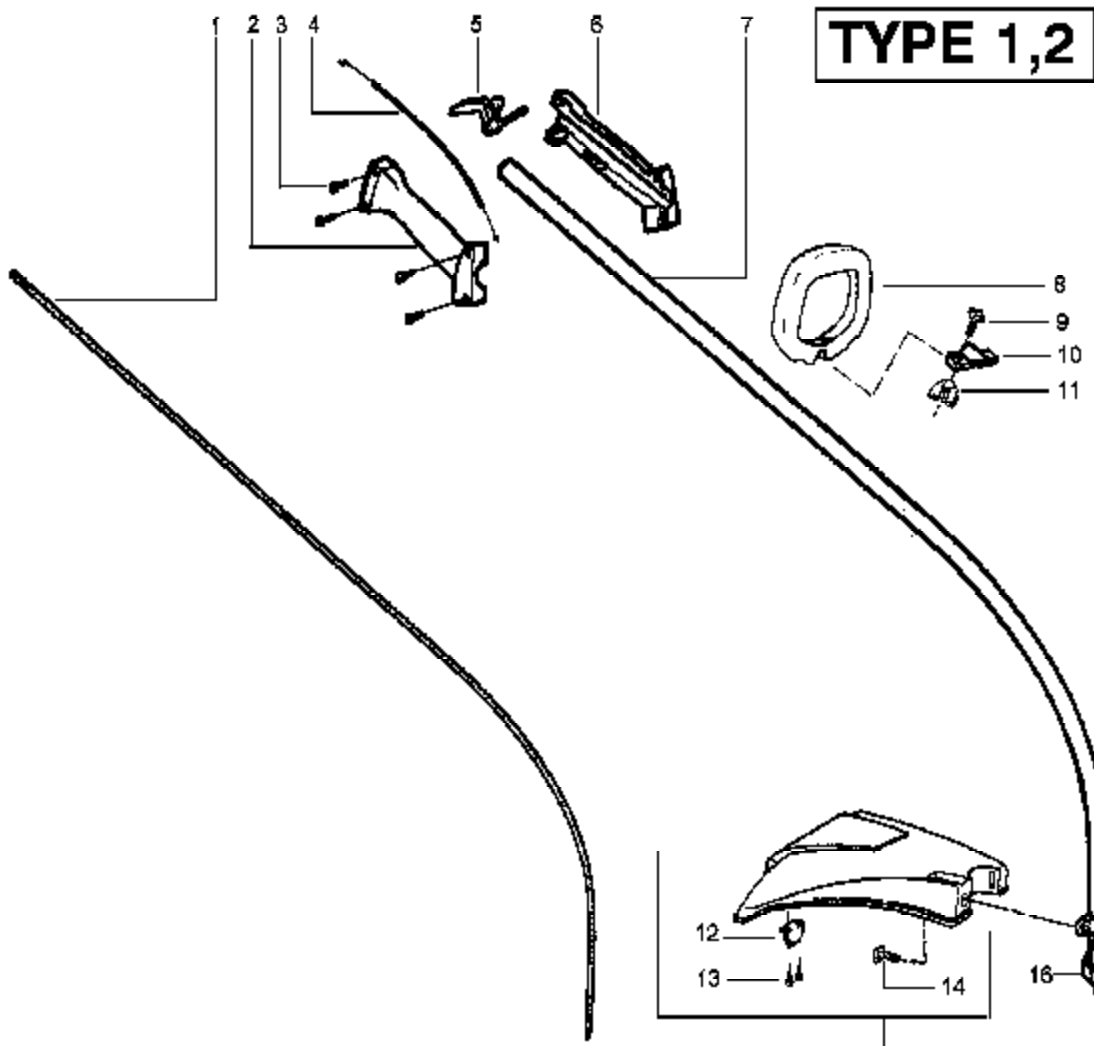

TYPE 1,2

⚠ WARNING
All repairs, adjustments and maintenance not described in the Operator's Manual must be performed by qualified service personnel.