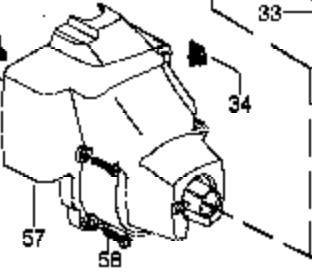

TYPE 1

Spark
Screen
Kit

3

Engine
Gasket
Kit

59

Ref #	Part Number	Qty	Description
1	530071396		Kit-Muffler (Incl. 2)
2	530042088		Spring-Muffler
3	530071391		Kit-Spark Arrestor
4	530015953		Screw-Cylinder
5	952030249		Spark Plug (RCJ 6Y)
6	530071359		Kit-Cylinder
7	530071363		Gasket-Cylind./Carb.
8	530056403		Adapter-Carb.
9	530016014		Screw
10	530071363		Gasket-Carb.
11	530071635		Kit-Carb.(WT-631)
12	530038747		Choke Plate Mounting
13	530038686	FL25 Gas Trimmer Page 6 of 5	Shutter-Choke
14	530052431	Engine Assembly Type 1	Air Box
15	530016353		Screw
16	530036569		Plate-Filter Support
17	530036575		Foam-Air Filter
18	530036568		Cover-Air Filter
19	530016349		Screw
20	530015852		Spacer-Choke
21	530015254		Washer
22	530071357		Kit-Piston (Incl. 23, 24)
23	530055120		Piston Ring
24	530015162		Retainer-Piston Pin
25	530069945		Assy-Connecting Rod
26	530071363		Gasket-Cylinder
27	530055160		Ignition Module
28	530016357		Screw
29	530014662		Assy-Ground Wire
30	530014663		Assy-Leadwire
31	530056365		Assy-Nose Cone Clamp (Incls. 32 & 33)
32	530016381		Screw-Nose Cone
33	530016382		Nut-Nose Cone
34	530071356		Kit-On/Off Switch
35	530027569		Handle-Starter
36	530069232		Kit-Rope
37	530016080		Screw
38	530038604		Coupling-Drive
39	530015941		Retain. Ring-C'shaft
40	530055728		Outer Bearing
41	530019264		Seal-C'case
42	530032125		Inner Bearing
43	530056547		Shroud-Rear
44	530015934		Screw
45	530015810		Screw
46	530054536		Guard-Muffler
47	530071363		O-Ring-C'case/Shrd
48	530054753		Assy-Crankshaft
49	530071627		Assy-Crankcase (Incl. 40-42)
50	530071624		Assy-C'case & C'shaft (Incl. 39,48,49)
51	530069886		Assy-Flywheel
52	530015828		Washer-Flat
53	530015775		Screw
54	530027523		Retainer-Can
55	530069400		Kit-Starter Pulley (Incl. 37)
56	530042085		Spring-Starter