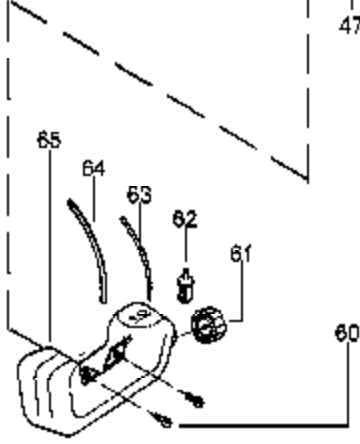

TYPE 1

Spark
Screen
Kit

3

Engine
Gasket
Kit

59

Ref #	Part Number	Qty	Description
1	530071396		Kit-Muffler (Incl. 2)
2	530042088		Spring-Muffler
3	530071391		Kit-Spark Arrestor
4	530015953		Screw-Cylinder
5	952030249		Spark Plug (RCJ 6Y)
6	530071359		Kit-Cylinder
7	530071363		Gasket-Cylind./Carb.
8	530056403		Adapter-Carb.
9	530016014		Screw
10	530071363		Gasket-Carb.
11	530071635		Kit-Carb.(WT-631)
12	530038747		Choke Plate Mounting
13	530038686	FL25 Gas Trimmer Page 6 of 5	Shutter-Choke
14	530052431	Engine Assembly Type 1	Air Box
15	530016353		Screw
16	530036569		Plate-Filter Support
17	530036575		Foam-Air Filter
18	530036568		Cover-Air Filter
19	530016349		Screw
20	530015852		Spacer-Choke
21	530015254		Washer
22	530071357		Kit-Piston (Incl. 23, 24)
23	530055120		Piston Ring
24	530015162		Retainer-Piston Pin
25	530069945		Assy-Connecting Rod
26	530071363		Gasket-Cylinder
27	530055160		Ignition Module
28	530016357		Screw
29	530014662		Assy-Ground Wire
30	530014663		Assy-Leadwire
31	530056365		Assy-Nose Cone Clamp (Incls. 32 & 33)
32	530016381		Screw-Nose Cone
33	530016382		Nut-Nose Cone
34	530071356		Kit-On/Off Switch
35	530027569		Handle-Starter
36	530069232		Kit-Rope
37	530016080		Screw
38	530038604		Coupling-Drive
39	530015941		Retain. Ring-C'shaft
40	530055728		Outer Bearing
41	530019264		Seal-C'case
42	530032125		Inner Bearing
43	530056547		Shroud-Rear
44	530015934		Screw
45	530015810		Screw
46	530054536		Guard-Muffler
47	530071363		O-Ring-C'case/Shrd
48	530054753		Assy-Crankshaft
49	530071627		Assy-Crankcase (Incl. 40-42)
50	530071624		Assy-C'case & C'shaft (Incl. 39,48,49)
51	530069886		Assy-Flywheel
52	530015828		Washer-Flat
53	530015775		Screw
54	530027523		Retainer-Can
55	530069400		Kit-Starter Pulley (Incl. 37)
56	530042085		Spring-Starter