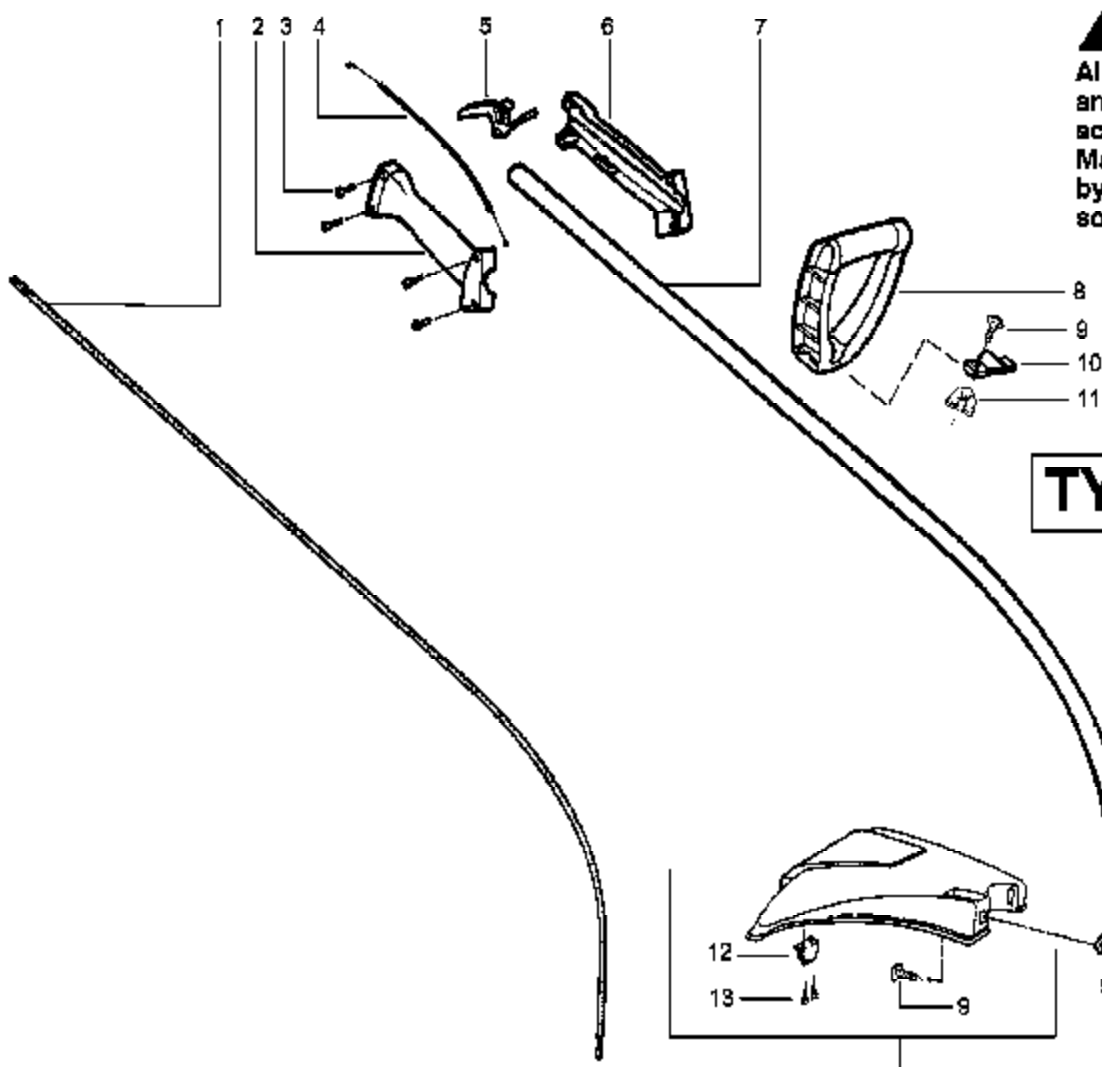

⚠ WARNING

All repairs, adjustments and maintenance not described in the Operator's Manual must be performed by qualified service personnel.

TYPE 1,2,3,4