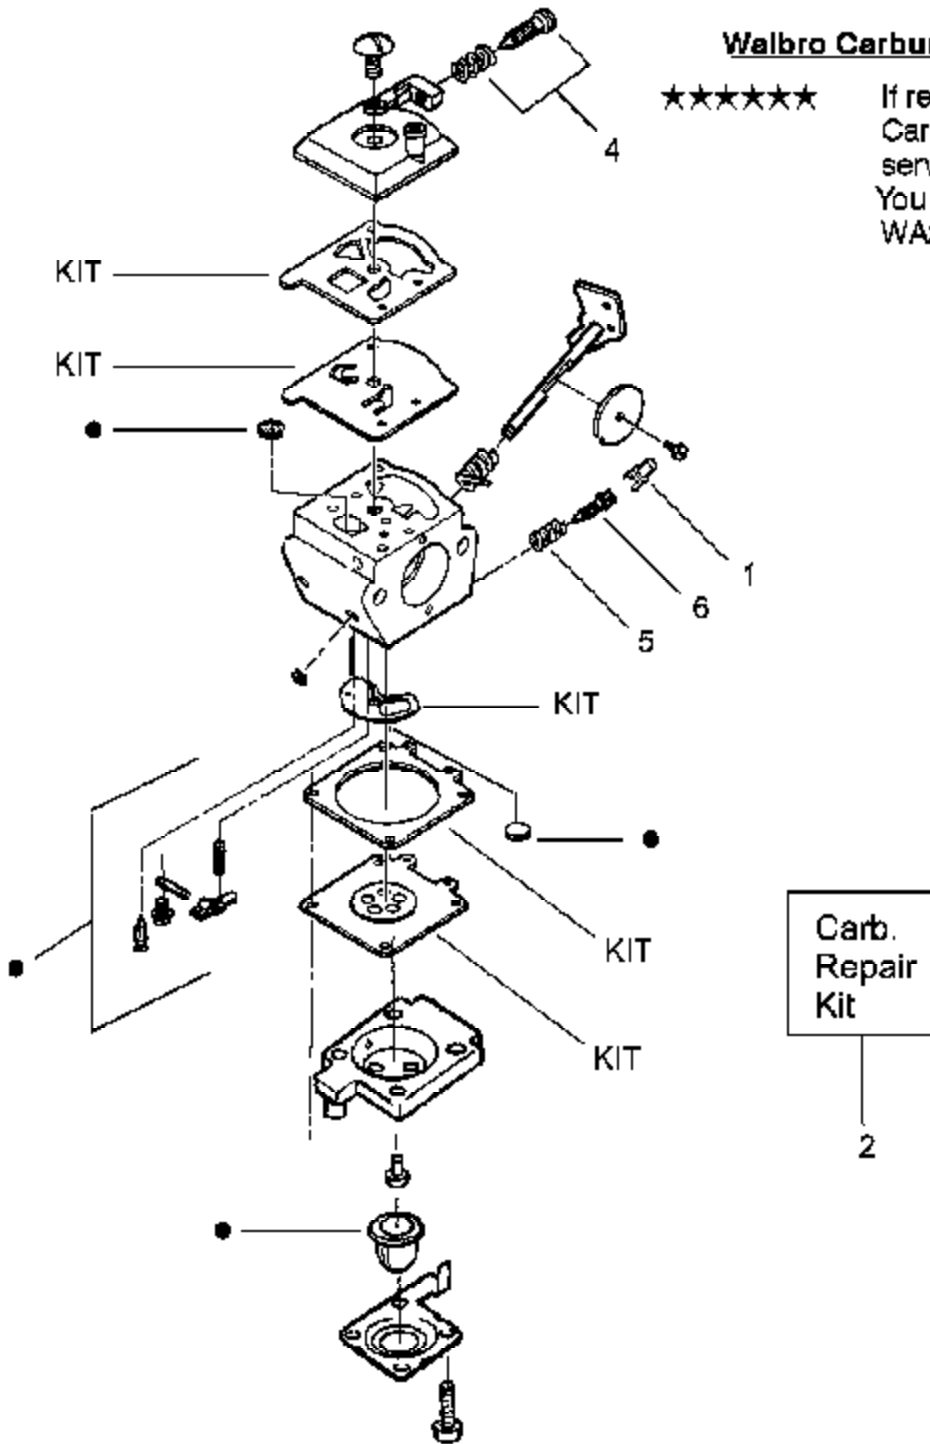

**Kit - Carburetor Assembly No. 530071630 - C1U-W7D**

**Note: No Repair kits are available for this carburetor, please order the complete assembly part number 530-071630 (C1U-W7D)**

**WA223 - See Service Ref.**

**Walbro Carburetor Service Reference**

★★★★★

If replacing the WA223 & WA224 Carburetors, they are no longer serviceable as complete carburetors. You will need to order #530069754 WA226 Walbro Carburetor Assy.

### SERVICE REFERENCE

Note: When replacing item# 54 on page 2, please note if the surface indicated by the arrow is flat or has a beveled edge and order accordingly.

(A) Flat Surface - 530-019181 Gasket

(B) Beveled surface - 530-056097 O-ring

**A**

**B**