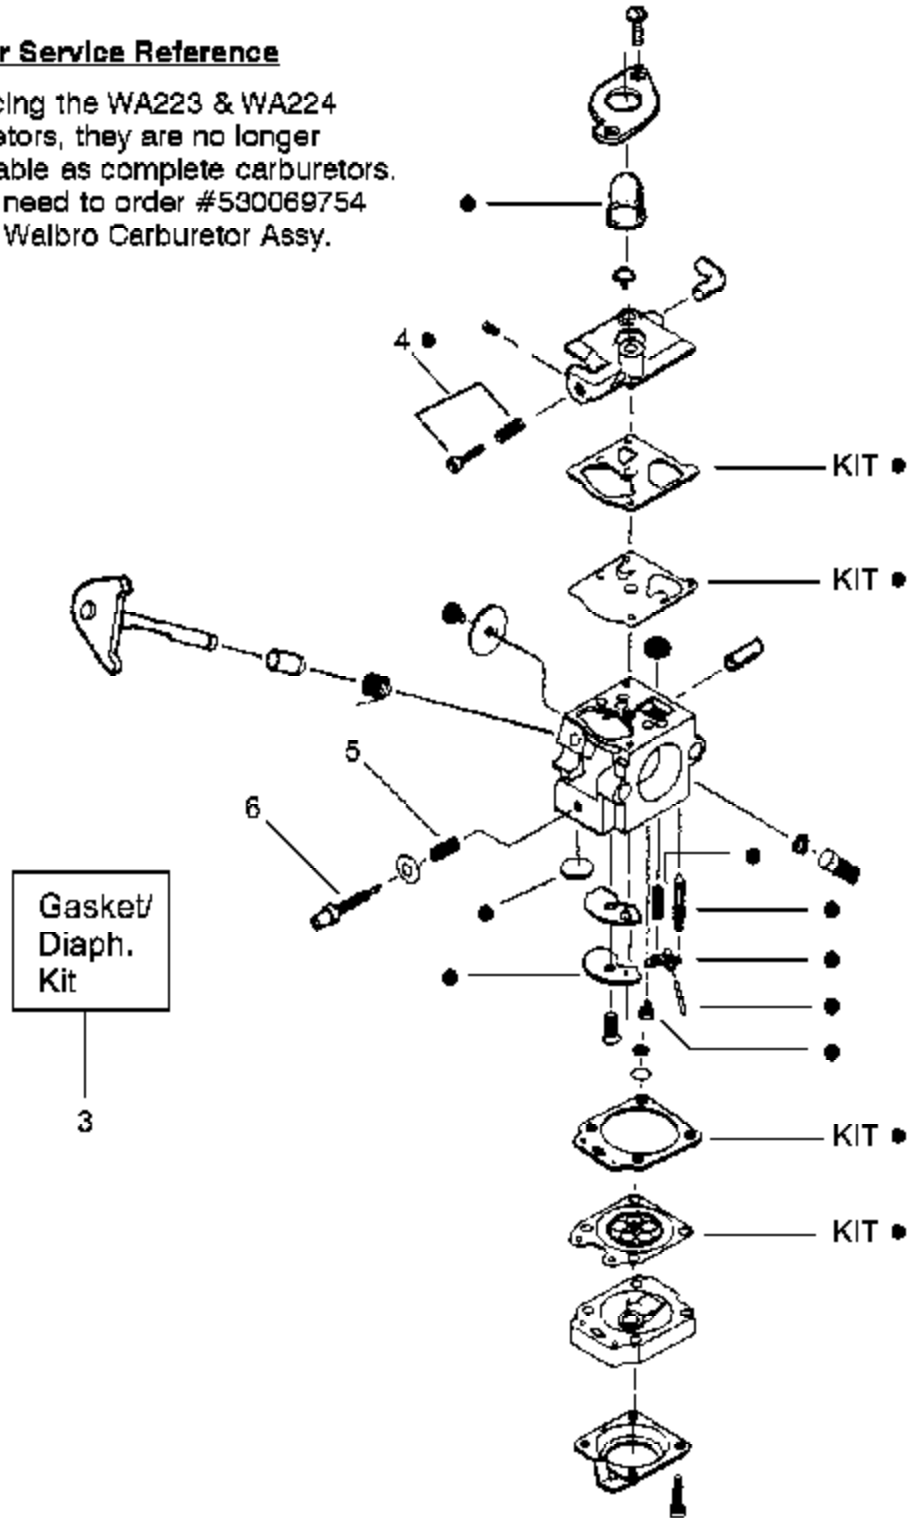

WA224 - See Service Ref.

WA226-#530069754

C1U-W7 Zama - 530069971

Walbro Carburetor Service Reference

★★★★★ If replacing the WA223 & WA224 Carburetors, they are no longer serviceable as complete carburetors. You will need to order #530069754 WA226 Walbro Carburetor Assy.