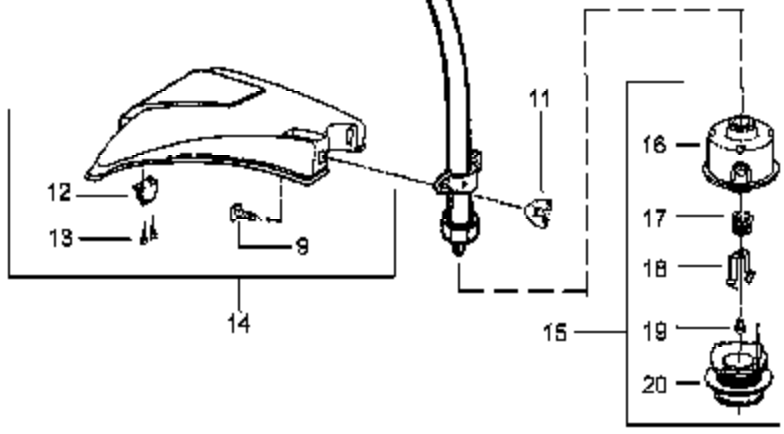

C1U-W7 Zama - 530069971

Walbro Carburetor Service Reference

★★★★★ If replacing the WA223 & WA224 Carburetors, they are no longer serviceable as complete carburetors. You will need to order #530069754 WA226 Walbro Carburetor Assy.

⚠ WARNING

All repairs, adjustments and maintenance not described in the Operator's Manual must be performed by qualified service personnel.

TYPE 1,2,3,4

SERVICE REFERENCE

Note: When replacing item# 54 on page 2, please note if the surface indicated by the arrow is flat or has a beveled edge and order accordingly.

(A) Flat Surface - 530-019181 Gasket

(B) Beveled surface - 530-056097 O-ring

A

B