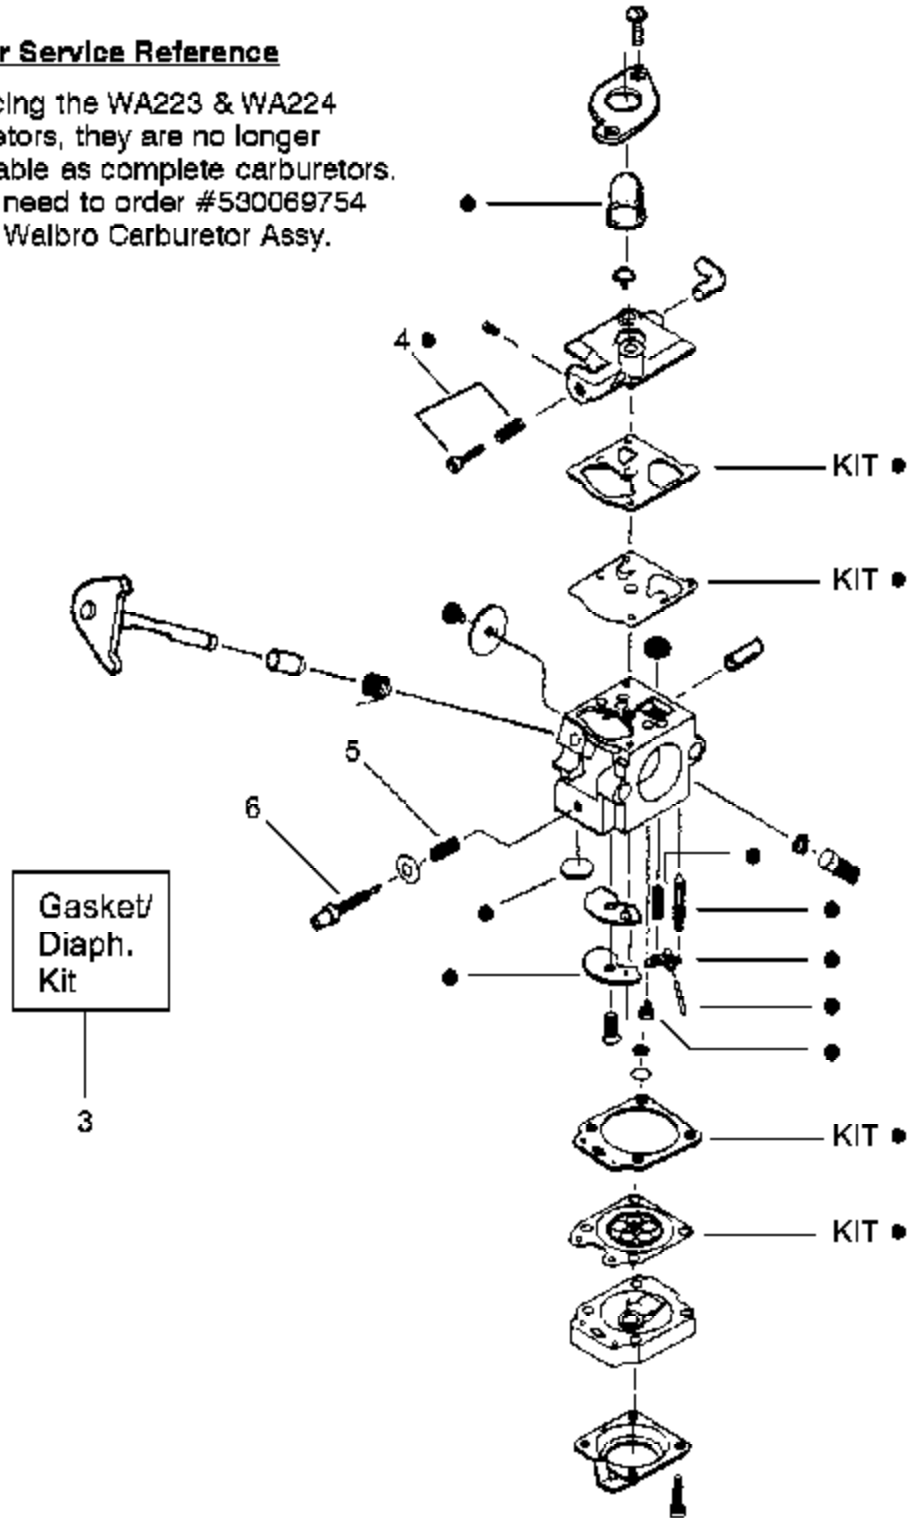

Kit - Carburetor Assembly No. 530071630 - C1U-W7D

Note: No Repair kits are available for this carburetor, please order the complete assembly part number 530-071630 (C1U-W7D)

WA223 - See Service Ref.

Walbro Carburetor Service Reference

★★★★★

If replacing the WA223 & WA224 Carburetors, they are no longer serviceable as complete carburetors. You will need to order #530069754 WA226 Walbro Carburetor Assy.

WA224 - See Service Ref.

WA226-#530069754

⚠ WARNING

All repairs, adjustments and maintenance not described in the Operator's Manual must be performed by qualified service personnel.

TYPE 1,2,3,4

SERVICE REFERENCE

Note: When replacing item# 54 on page 2, please note if the surface indicated by the arrow is flat or has a beveled edge and order accordingly.

(A) Flat Surface - 530-019181 Gasket

(B) Beveled surface - 530-056097 O-ring

A

B