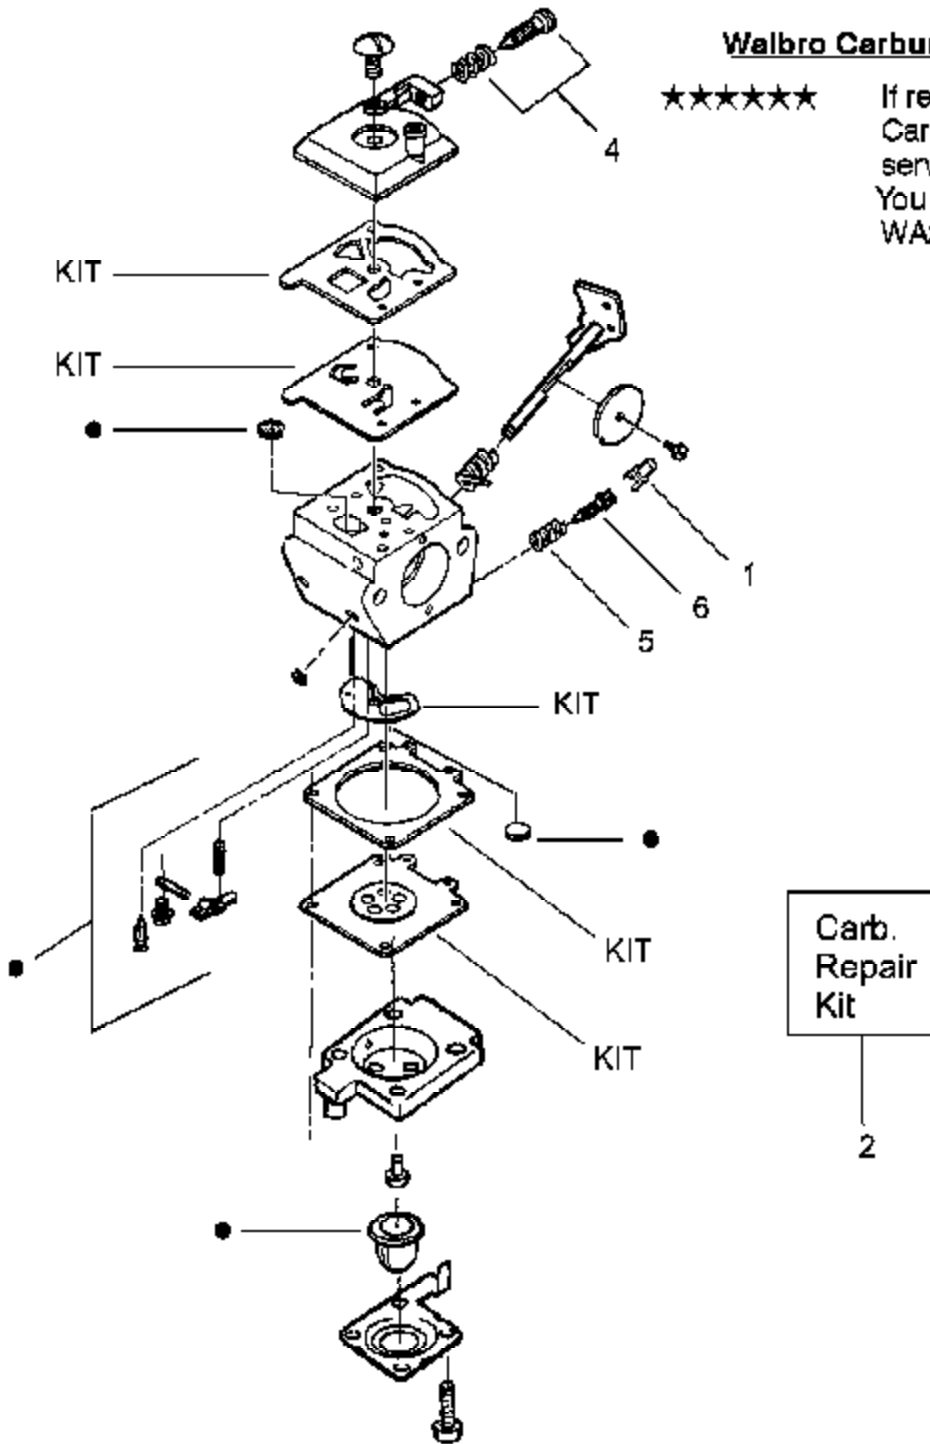

Kit - Carburetor Assembly No. 530071630 - C1U-W7D

Note: No Repair kits are available for this carburetor, please order the complete assembly part number 530-071630 (C1U-W7D)

WA223 - See Service Ref.

Walbro Carburetor Service Reference

★★★★★

If replacing the WA223 & WA224 Carburetors, they are no longer serviceable as complete carburetors. You will need to order #530069754 WA226 Walbro Carburetor Assy.

WA224 - See Service Ref.

WA226-#530069754

⚠ WARNING

All repairs, adjustments and maintenance not described in the Operator's Manual must be performed by qualified service personnel.

TYPE 1,2,3,4

SERVICE REFERENCE

Note: When replacing item# 54 on page 2, please note if the surface indicated by the arrow is flat or has a beveled edge and order accordingly.

(A) Flat Surface - 530-019181 Gasket

(B) Beveled surface - 530-056097 O-ring

A

B