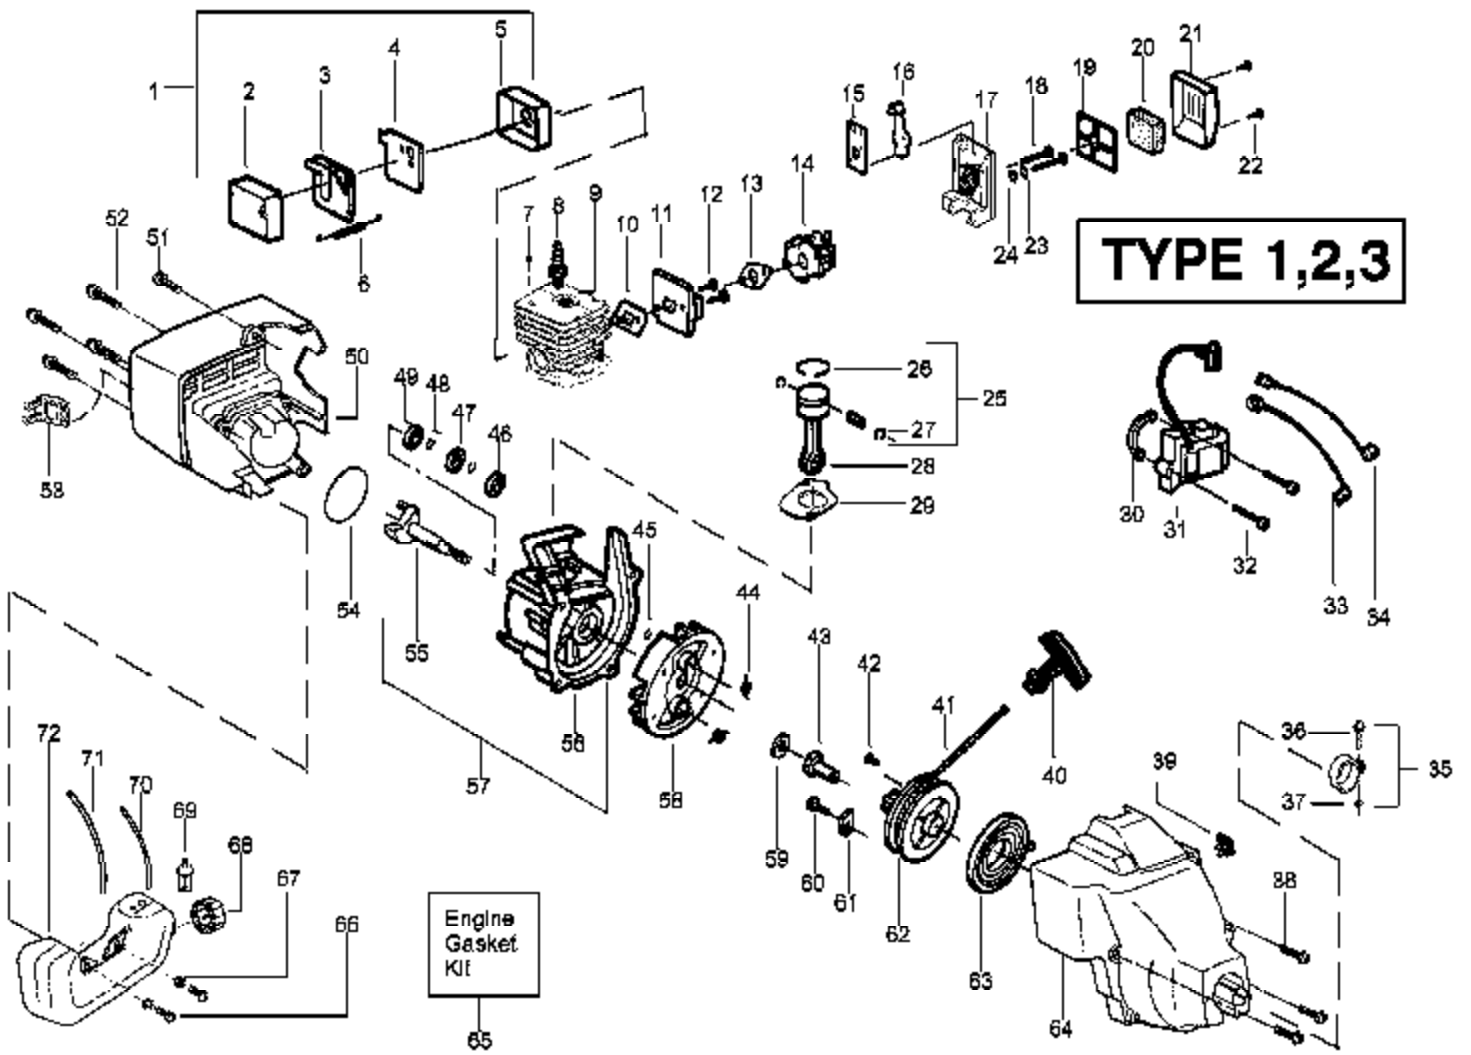

★★★★★

If replacing the WA223 & WA224 Carburetors, they are no longer serviceable as complete carburetors. You will need to order #530069754 WA226 Walbro Carburetor Assy.

WA224 - See Service Ref.

WA226-#530069754

⚠ WARNING

All repairs, adjustments and maintenance not described in the Operator's Manual must be performed by qualified service personnel.

TYPE 1,2,3,4

SERVICE REFERENCE

Note: When replacing item# 54 on page 2, please note if the surface indicated by the arrow is flat or has a beveled edge and order accordingly.

(A) Flat Surface - 530-019181 Gasket

(B) Beveled surface - 530-056097 O-ring

A

B