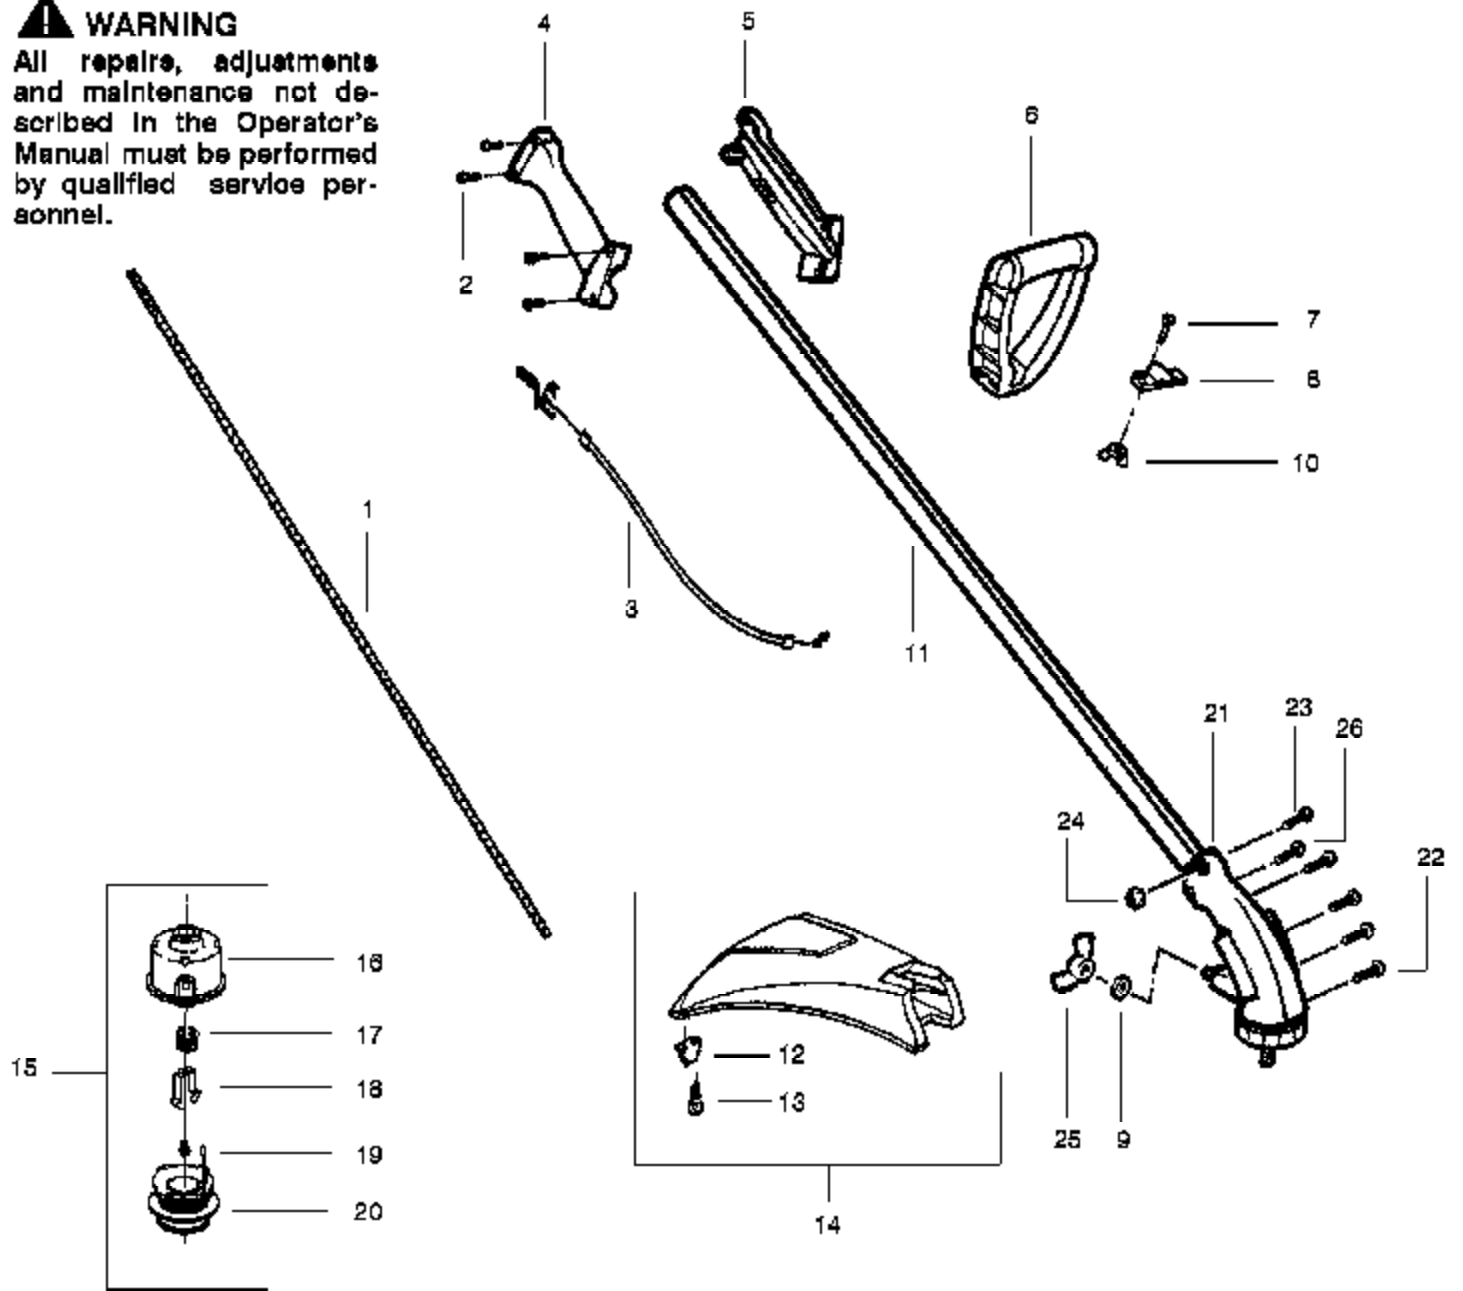

Carb  
 Repair  
 Kit

2

Gasket/  
 Dia  
 Kit

3

---

Ref #	Part Number	Qty	Description
1	530038404		Limiter Cap
2	530069838		Carburetor Repair Kit (KIT = Indicates Contents)
3	530069844		Gasket Diaphragm Kit (DOT = Indicates Contents)
	530069754		Carburetor Assembly

Ref #	Part Number	Qty	Description
1	530095391		Drive Shaft
2	530016273		Screw - Throttle Hsg.
3	530053797		Throttle Cable Ass'y. (Includes Trigger)
4	530038581		Throttle Hsg. (Right)
5	530038580		Throttle Hsg. (Left)
6	530038708		Assist Handle
7	530015820		Bolt - Handle
8	530094742		Clamp - Handle
9	530092062		Washer
10	530401992		Wingnut - Handle
11	530053002		Drive Shaft Hsg. Ass'y
12	530052286		Line Limiter
13	530015880		Screw - Line Limiter
14	530069752		Shield Kit Ass'y. (Incl. 12 & 13)
15	952701666		Cutting Head Ass'y. (Incl. 16 - 20)
16	530069690		Hub Ass'y
17	530401464		Spring
18	530401466		Clip - Retainer - Head
19	530401467		Screw w/ Washer - Head
20	952711527		Spool w/Line
21	530069927		Gear Box/Shaft Kit (Incl. #11)
22	530016202		Screw
23	530015810		Screw
24	530015768		Locknut - Gear Box
25	530016225		Wingnut - Gear Box
26	530016224		Screw
	530083930		Operator Manual Not Shown
	530038907		Shaft Warning Decal Not Shown