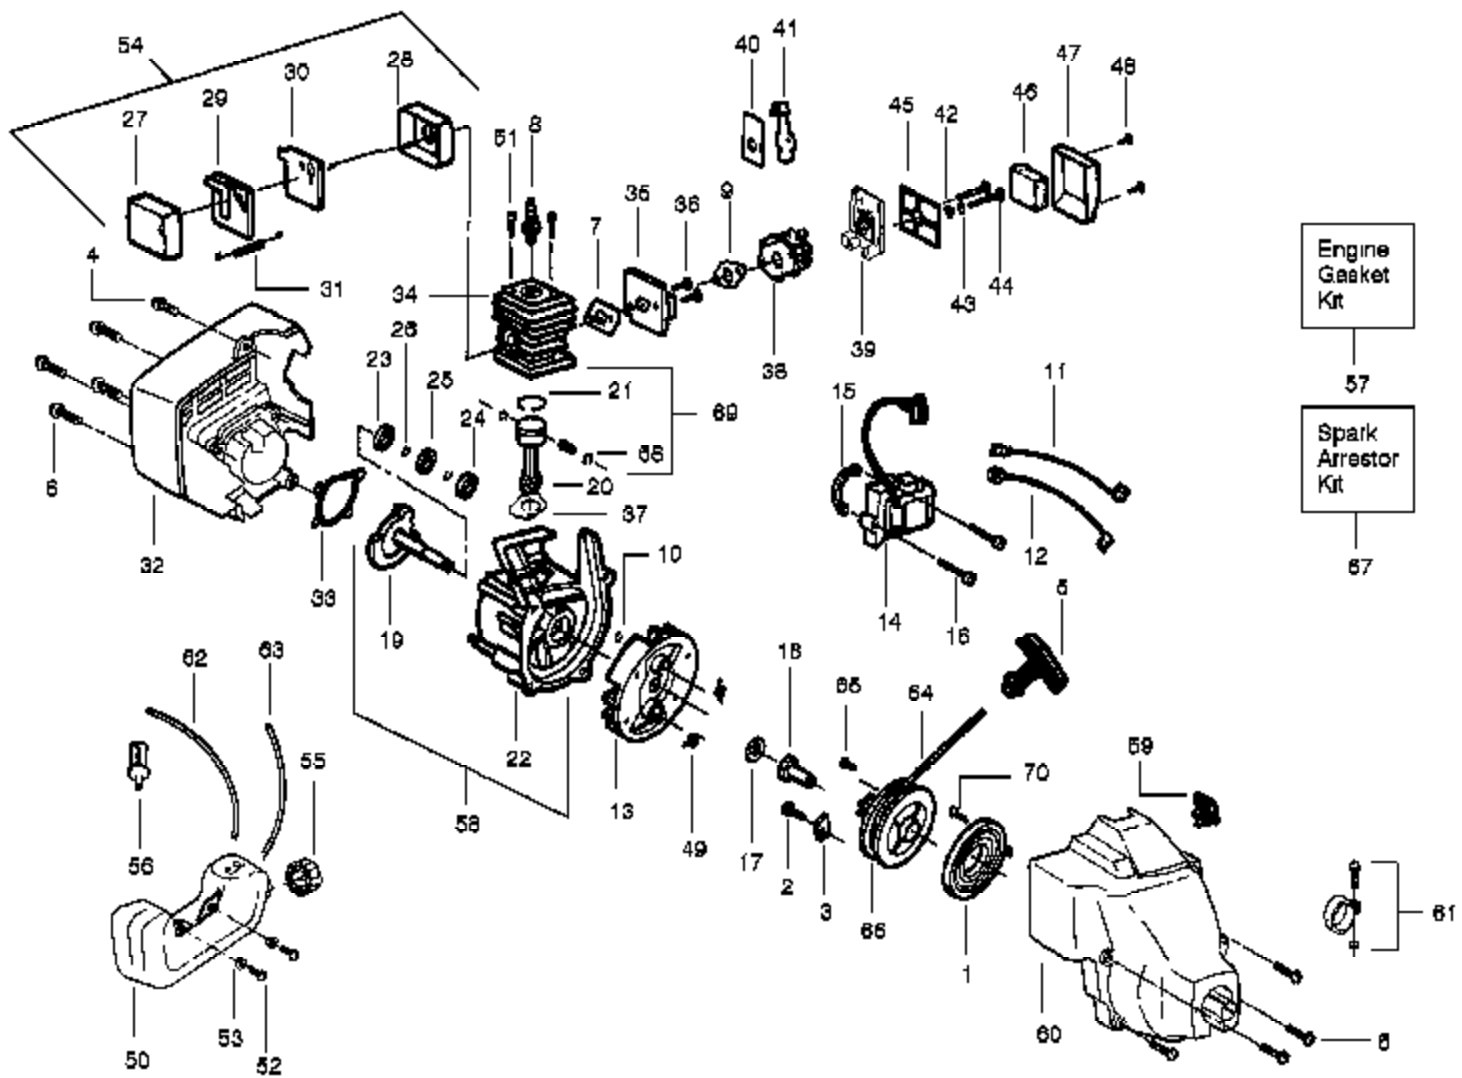

Ref #	Part Number	Qty	Description
1	530042085		Starter Spring
2	530015775		Screw - Pulley
3	530027523		Retainer - Pulley
4	530015934		Screw - Shrd/Fan Hsg.
5	530027569		Starter Handle
6	530015810		Screw
7	530019233		Gasket - Cylind./Carb.
8	952030201		Spark Plug (RCJ 8Y)
9	530019194		Gasket - Carb.
10	530015945		Retainer Ring - C'case
11	530014663		Lead Wire Ass'y.
12	530014662		Ground Wire Ass'y.
13	530039149		Flywheel Ass'y.
14	530039163		Ignition Module
15	530036145		Spacer - Ignit. Module
16	530015954		Screw - Ignit. Module
17	530015828		Washer - Flat
18	530038604		Drive Coupling
19	530014532		Crankshaft Ass'y.
20	530069615		Connecting Rod Ass'y.
21	530036404		Piston Ring
22	530014861		Crankcase Ass'y. (Incl 23 - 26)
23	530032125		Inner Bearing
24	530032124		Outer Bearing
25	530019179		C'case Seal
26	530015941		Retain. Ring - C'shaft
27	530036578		Muffler Body
28	530036577		Muffler Cover
29	530049489		Muffler Baffle - Exit
30	530036579		Muffler Baffle - First
31	530016197		Muffler Spring
32	530038685		Rear Shroud
33	530019181		Gasket - C'case
34	530069619		Cylinder Kit
35	530047659		Carb. Adaptor
36	530016014		Screw - Carb Adaptor
37	530019223		Gasket - Cylinder
38	530069754		Carburetor Ass'y. Kit (Includes Limiter Cap)
39	530038582		Air Box
40	530038747		Choke Plate
41	530038686		Choke Shutter
42	530015254		Washer
43	530015852		Choke Spacer
44	530015887		Screw - Carburetor
45	530036569		Filter Plate
46	530036575		Air Filter Foam
47	530036568		Air Filter Cover
48	530015966		Screw - Air Box
49	530016191		Spring Starter Dog
50	530047255		Fuel Tank Ass'y
51	530015953		Screw - Cylinder
52	530015814		Screw - Fuel Tank
53	530016131		Washer - Fuel Tank
54	530069660		Muffler Kit
55	530014347		Fuel Cap Ass'y.
56	530014362		Fuel Pickup Ass'y.

Featherlite SST - Page 6 of 7
Engine Assembly