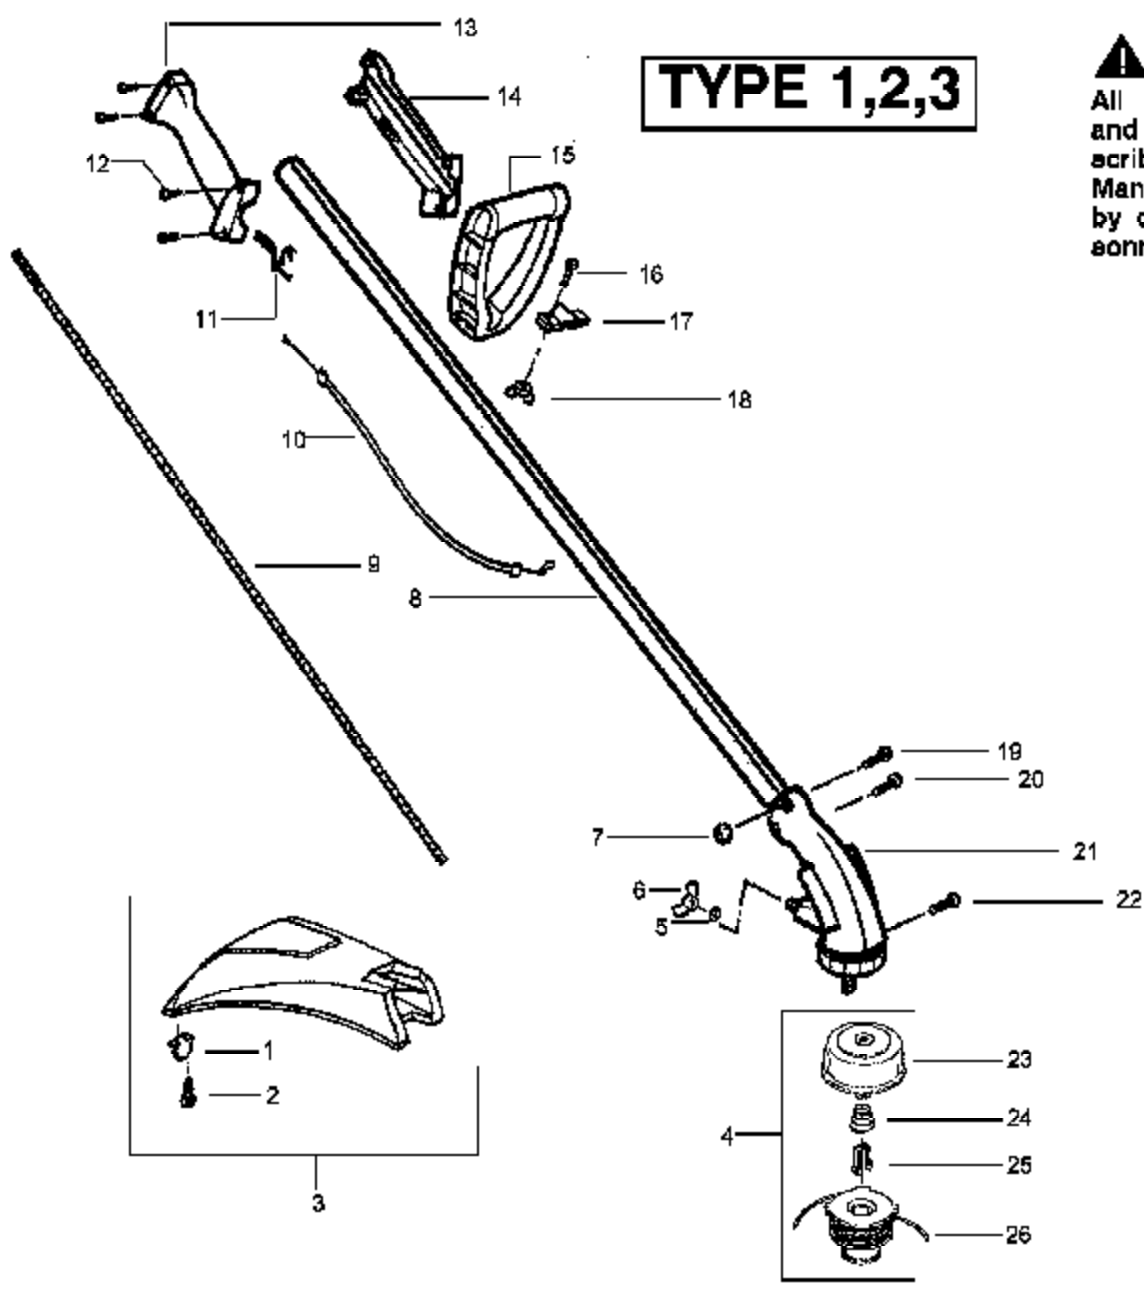

Ref #	Part Number	Qty	Description
1	530038478		Limiter Cap (low)
2	530038479		Limiter Cap (high)
3	530071517		Kit-Carburetor Repair (KIT = Indicates Contents)
4	530071442		Kit-Carburetor Minor Repair (DOT = Indicates Contents)
530071443	530071443		Carburetor Assembly (C1U-W10)

Featherlite SST LE Gas Turb
Carburetor Assembly (C1U-W

Kit - Carburetor Assembly No. 530071628 - C1U-W10B

Note: No Repair kits are available for this carburetor, please order the complete assembly part number 530-071628 (C1U-W10B)

Ref #	Part Number	Qty	Description
530071628	530071628		Kit - Carburetor Assembly - C1U-W10B

Featherlite SST LE Gas Turb
Carburetor Assembly (C1U-W

TYPE 1,2,3

⚠ WARNING
All repairs, adjustments and maintenance not described in the Operator's Manual must be performed by qualified service personnel.

Ref #	Part Number	Qty	Description
1	530052286		Line Limiter
2	530015880		Screw-Line Limiter
3	530069752		Shield Kit Ass'y. (Incl. 1 & 2)
4	952711595		Accy-TNG 6 Head 5/16 rh 2x (Incl. 23-26)
5	530092062		Washer
6	530016225		Wingnut-Gear Box
7	530016284		Locknut-Gear Box
8	530053002		Drive Shaft Hsg. Ass'y
9	530095391		Flex-Drive Shaft
10	530071548		Throttle Cable Ass'y.
11	530038682		Trigger
12	530016349		Screw-Throttle Hsg.
13	530038581	Featherlite SST L-Pad Gas Trip	Throttle Hsg. (Right)
14	530038580	Drive Shaft & Cutting Head	Throttle Hsg. (Left)
15	530038708		Assist Handle
16	530015820		Bolt-Handle
17	530094742		Clamp-Handle
18	530016118		Wingnut-Handle
19	530016312		Screw
20	530016224		Screw
21	530069753		Kit-Gear Box
22	530016202		Screw
23	530071306		Kit-Hub Ass'y
24	530053241		Spring
25	530401957		Retainer
26	952711596		Accy-Spool w/Line
	530163363		Operator Manual Not Shown
	530055350		Decal-Shaft Warning Not Shown
	530054864		Decal-Start Inst. Not Shown