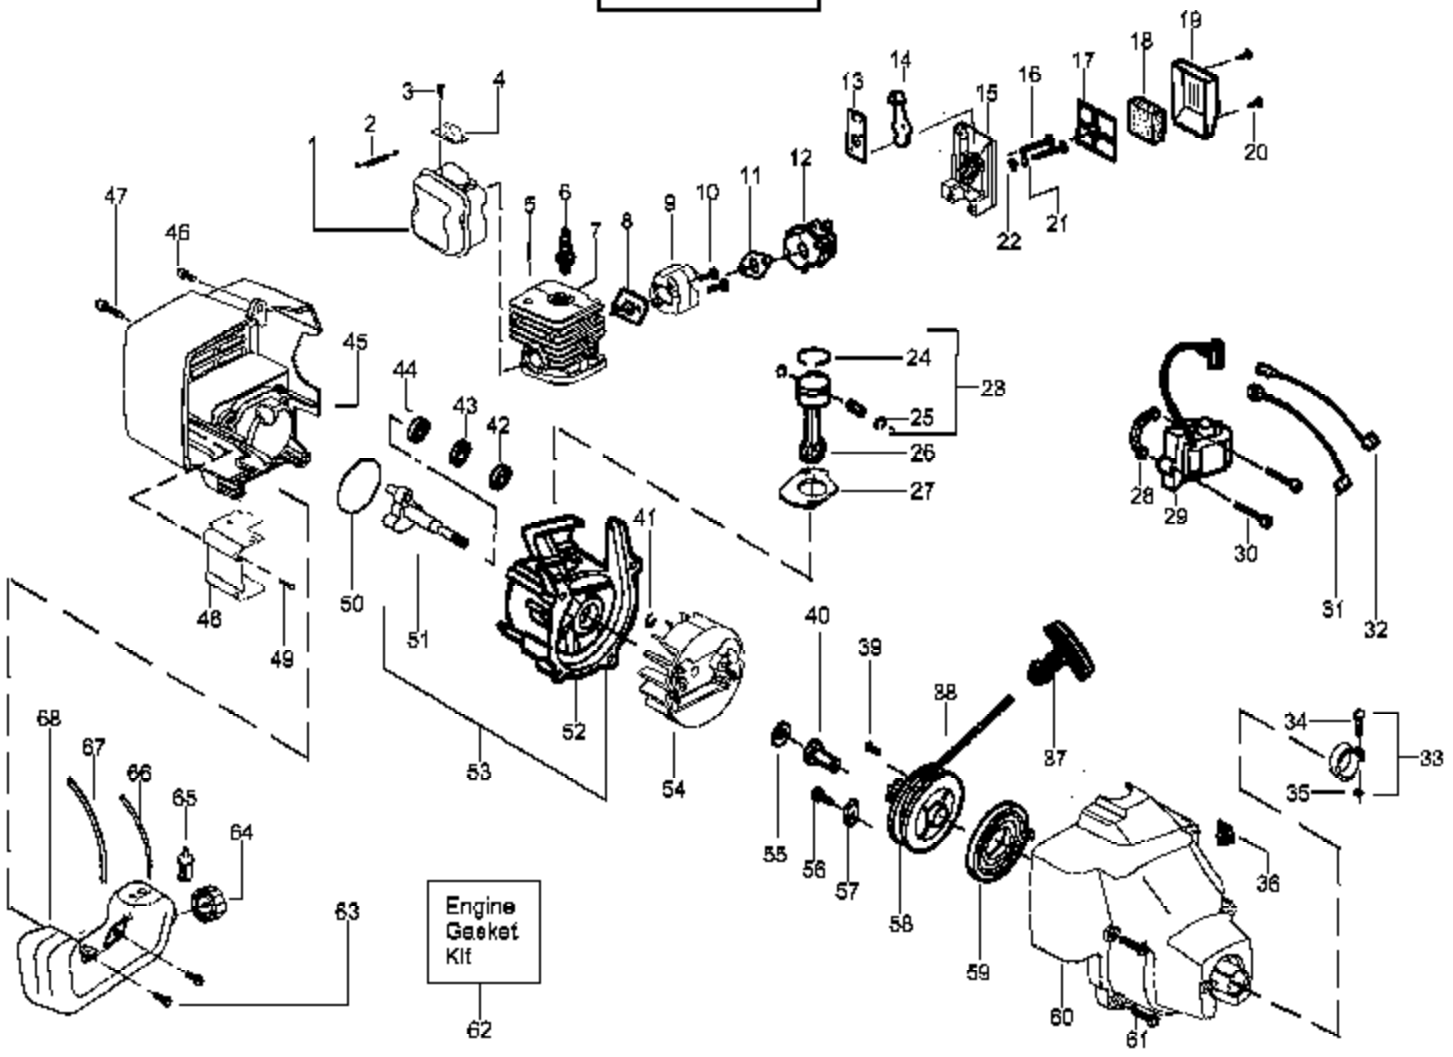

TYPE 1

Ref #	Part Number	Qty	Description
1	530071362		Kit-Muffler (Incl. 2,3,4)
2	530042088		Spring-Muffler
3	530015241		Screw-Screen
4	530071544		Kit-Spark Arrestor
5	530015953		Screw-Cylinder
6	952030249		Spark Plug (RCJ 6Y)
7	530071359		Kit-Cylinder
8	530071363		Gasket-Cyl./Carb.(kit)
9	530056403		Adapter-Carb.
10	530016309		Screw
11	530071363		Gasket-Carb. (kit)
12	530071443		Kit-Carburetor Ass'y (C1U-W10)
12	530071628		Kit-Carburetor Ass'y (C1U-W10B)
13	530038747		Choke Plate Mounting
14	530038686		Shutter-Choke
15	530052431		Air Box
16	530016353		Screw
17	530036569		Plate-Filter Support
18	530036575		Foam-Air Filter
19	530054414		Cover-Air Filter
20	530015892		Screw
21	530015852		Spacer-Choke
22	530015254		Washer
23	530071357		Kit-Piston (Incl. 24, 25 & Pin)
24	530055120		Piston Ring
25	530015162		Retainer-Piston Pin
26	530069945		Assy-Connecting Rod
27	530071363		Gasket-Cylinder (kit)
28	530036145		Spacer-Module
29	530055160		Ignition Module
30	530015954		Screw
31	530014662		Assy-Ground Wire
32	530014663		Assy-Leadwire
33	530056365		Assy-Nose Cone Clamp (Incls. 34 & 35)
34	530016381		Screw-Nose Cone
35	530016382		Nut-Nose Cone
36	530071356		Kit-On/Off Switch
37	530027569		Handle-Starter
38	530069232		Kit-Rope
39	530016080		Screw
40	530038604		Coupling-Drive
41	530015941		Retain. Ring-C'shaft
42	530055728		Outer Bearing
43	530071615		Kit-C'case Seal
44	530032125		Inner Bearing
45	530056710		Shroud-Rear
46	530015934		Screw
47	530015810		Screw
48	530055351		Shield-Heat
49	530015805		Screw
50	530071363		O-Ring-C'case (kit)
51	530054753		Assy-Crankshaft
52	530012491		Assy-Crankcase (Incl. 42-44)
53	530071360		Assy-C'case & C'shaft (Incl. 41,51,52)
54	530069886		Assy-Flywheel
55	530015828		Washer-Flat